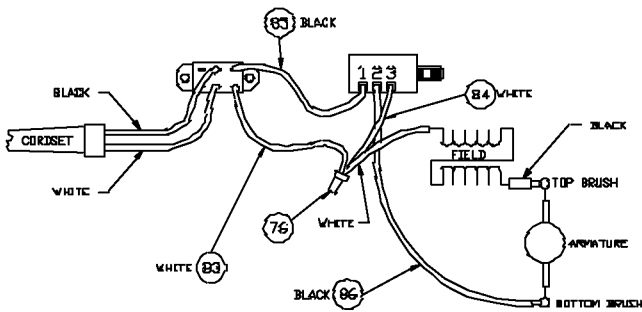

## Parts List for 7649 Type 1

Item Number	Part Number	Description	Qty Required
1	875066	ARMATURE	1
1	811531	FAN	1
2	891212	FIELD	1
3	690741	BRUSH	2
3	690742	BRUSH HOLDER	2
4	694006	SWITCH	1
4	694924	DUST SHIELD	1
4	886978	SWITCH	1
5	330072-97	CORD/10 FT/18-2	1
11	330003-85	BEARING	3
31	874930	GEAR	1
51	883486	SCREW	10
52	888001	MOTOR HSG	1
52	874821	END CAP	1
53	875067	GEAR HOUSING ASSY	1
53	872817	INTERM HOUSING	1
53	000000-00	No Longer Available	1
60	873403	CHIP DEFLECTOR	1
66	882185	SCREW MACHINE STEEL	10
71	000000-00	No Longer Available	1
72	802203	RING	10
73	695894	TUBE	1
74	695893	WASHER	10
75	802203	RING	10
76	694432	BEARING MOUNT	3
77	695185	FIELD SCREW	10
78	861434	CORD CLAMP	1

## Parts List for 7649 Type 1

Item Number	Part Number	Description	Qty Required
115	872796	WASHER	10
117	000000-00	No Longer Available	1
118	872767	COUNTERWEIGHT	1
120	872802	SPRING WASHER	10
121	872732	CRANK BLOCK	1
122	886538	SCREW	10
123	858792	WASHER	10
124	889081	DRIVE ROLLER	1
124	876768	SHAFT/ROLLER KIT	1
125	693988	SHAFT	1
127	693961	PIVOT SHAFT	1
128	693963	SPRING	10
129	876768	SHAFT/ROLLER KIT	1
129	876765	RECIP SHAFT	1
130	873386	BEARING BLOCK	3
131	693960	SEAL	1
132	873306	BLADE CLAMP	1
133	874477	SCREW	10
134	874479	SCREW	10
135	802388	SCREW	10
136	694003	SCREW	10
137	695778	SHAFT-ROLLER	1
138	695630	RETAINING RING	10
139	876767	ROLLER-ORBIT	1
140	873314	SUPPORT ARM	1
141	695892	SPRING	10
142	873391	SHAFT	1

## Parts List for 7649 Type 1

Item Number	Part Number	Description	Qty Required
143	693964	SEAL	1
144	882256	SCREW	10
145	000000-00	No Longer Available	1
800	875667	LUBRICANT-4LBS	1
861	000000-00	No Longer Available	1