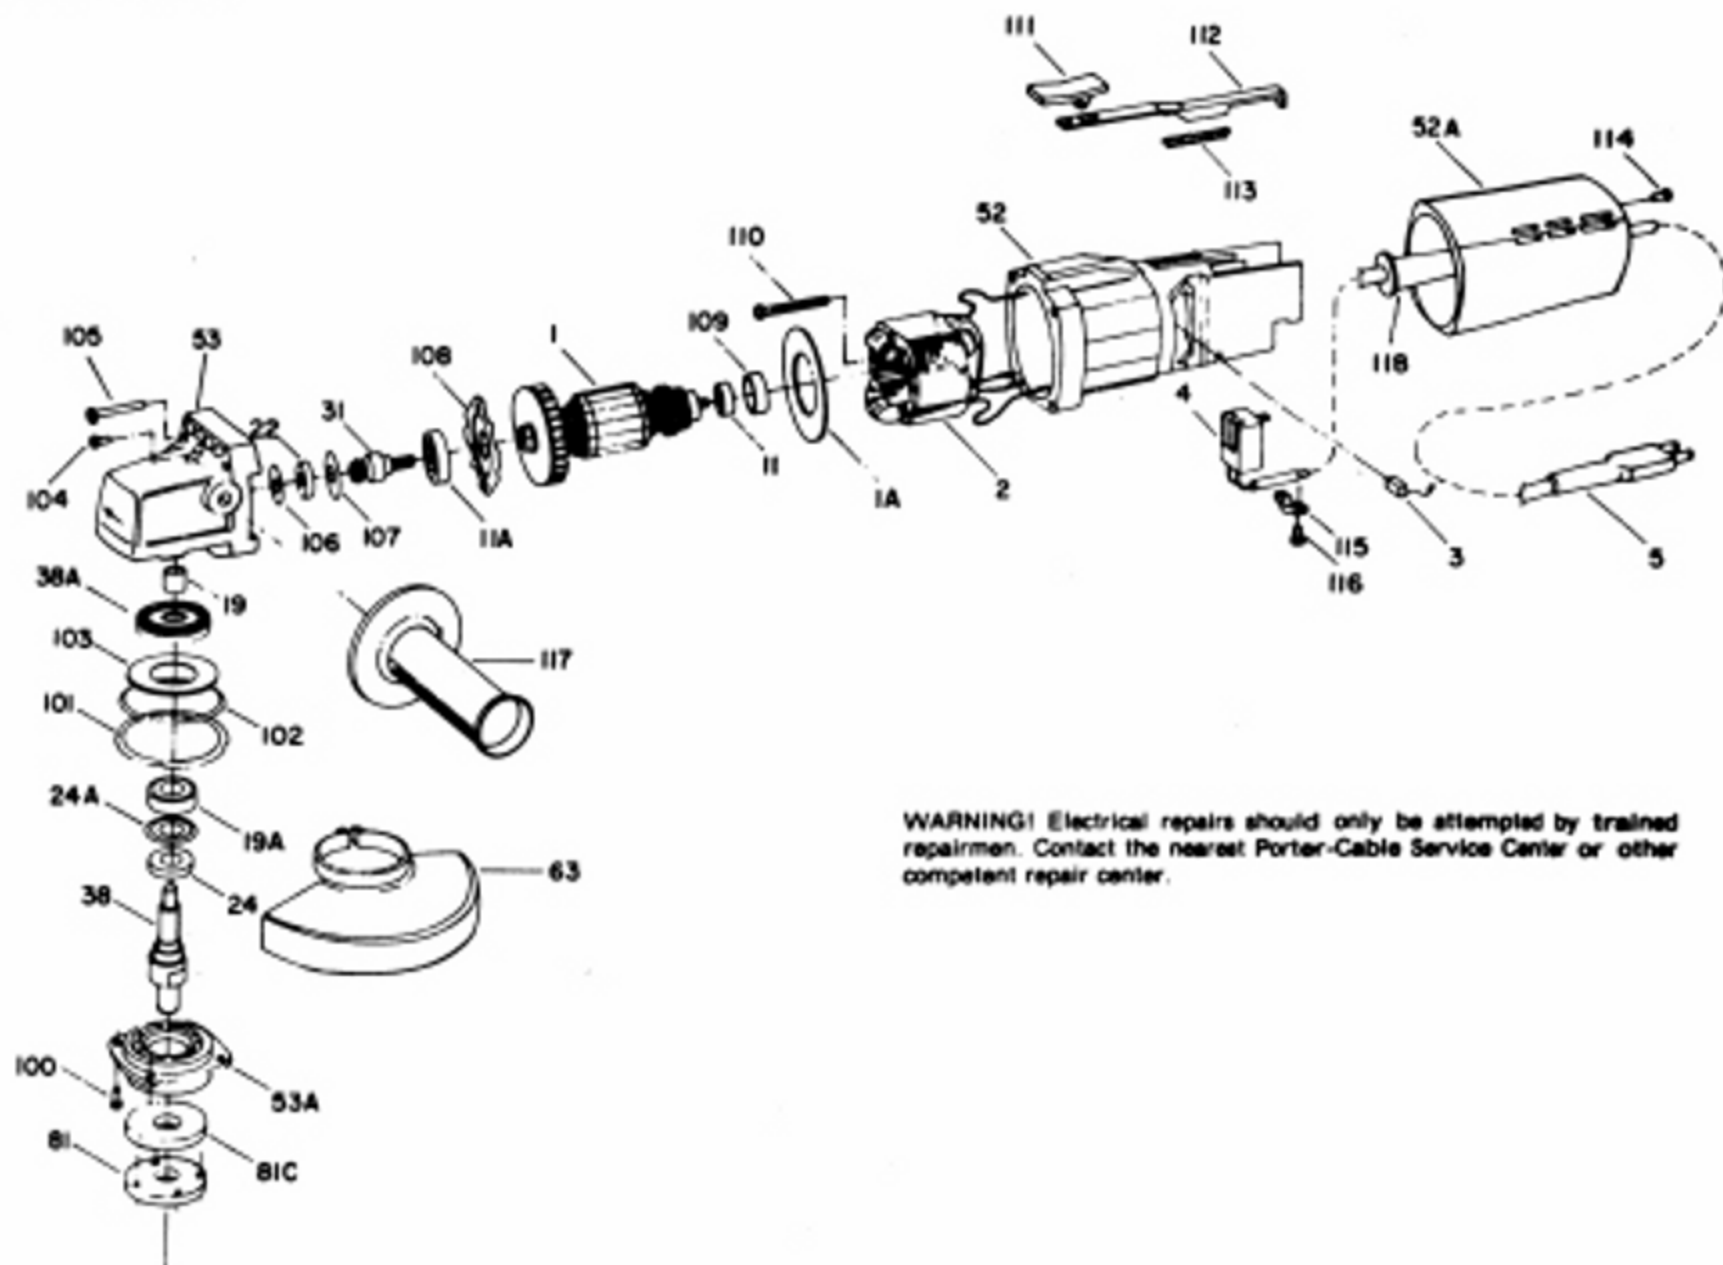

PORTER-CABLE GRINDER

7645

WARNING! Electrical repairs should only be attempted by trained repairmen. Contact the nearest Porter-Cable Service Center or other competent repair center.

Ref. No.	Part No.	Description	Ref. No.	Part No.	Description
1	1258053	Armature	101	1258042	Shim
1A	1258045	Air Baffle	102	1258043	Sealing Ring
2	1258010	Field	103	1258044	Spring Washer
3	1258096	Brush	104	1258046	Screw
4	1258070	Switch	105	1258068	Screw
5	1258082	Cord	106	1258050	Washer
11	1258007	Commutator End Bearing	107	1258049	Washer
11A	1258006	Fan End Bearing	108	1258041	Bearing Retainer
19	1258057	Inner Spindle Bearing	109	1258088	Bearing Mount
19A	1258005	Outer Spindle Bearing	110	1258073	Screw
22	1258048	Felt Seal	111	1258079	Button, Switch
24	1258048	Felt Seal	112	1258071	Activator, Switch
24A	1258003	Washer	113	1258072	Spring
31	1258047	Pinion	114	1258069	Screw
38	1258054	Spindle Shaft	115	1258008	Cord Clamp
38A	1258004	Spindle Gear	116	1258069	Screw
52	1258080	Motor Housing & Brush Holder Assy.	117	1258076	Aux. Handle
52A	1258081	Endshield	118	1258075	Strain Relief
53	1258095	Gear Housing	*	59842	Lubricant, 5 1/2 oz.
53A	1258039	Cover, Gear Housing	*	863106	Lubricant, 4 lbs.
63	1258098	Guard	*	1258013	Wrench, Spindle
81	1258036	Retaining Nut	*	1258067	Spanner Wrench
81C	1258035	Inner Flange	*	1258055	Fan
100	1258038	Screw			

PARTS LIST NO. 696314 - 689

PORTER-CABLE

PROFESSIONAL POWER TOOLS