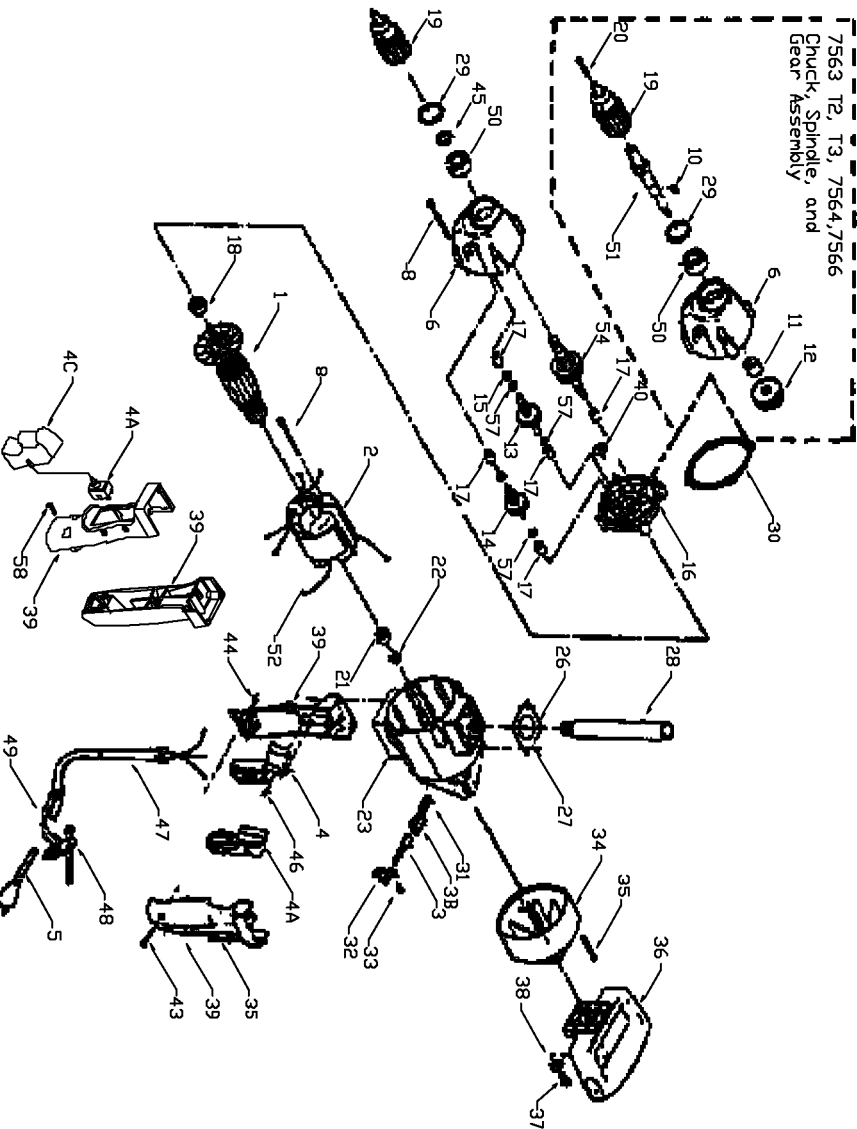

7563 T2, T3, 7564, 7566  
Chuck, Spindle, and  
Gear Assembly

## Parts List for 7566 Type 1

Item Number	Part Number	Description	Qty Required
1	878904	FAN	1
1	865656	ARMATURE 115V	1
2	875579	FIELD	1
3	874289	BRUSH & RETAINER ASY	2
3	865323	BRUSH HOLDER	2
4	872834	SWITCH-DC	1
4	872575	SWITCH KIT	1
5	A10193	CORDSET	1
6	868060	GEAR HSG ASSY	1
8	882704	SCREW	1
10	804424	KEY	1
11	866524	SPACER	1
12	D865639	GEAR	1
13	000000-00	No Longer Available	1
14	D866973	IDLER ASSY	1
15	801560	WASHER	1
16	865598	PLATE	1
17	838073	BEARING	5
18	883096	BEARING	1
19	895573	CHUCK	1
20	802598	SCREW	1
21	855284	BEARING	1
22	842610	SPRING-PRELOAD	1
23	875097	MOTOR HOUSING KIT	1
26	865320	AUX HNDL COVER	1
27	859227	SCREW	10
28	846874	HANDLE	1

## Parts List for 7566 Type 1

Item Number	Part Number	Description	Qty Required
29	802426	RING	1
29	802586	RING	1
30	877281	GASKET	1
31	865321	BRUSH INSULATOR	2
32	874289	BRUSH & RETAINER ASY	2
33	802848	SCREW	10
34	811351	MOTOR HSG COVER	1
35	864721	SCREW	10
36	811352	SPADE HANDLE	1
37	847213	SCREW	10
38	823735	WASHER	10
39	866361	HANDLE SET	1
40	865653	SLINGER	1
43	802589	SCREW	10
44	862641	NUT	10
47	901266	STRAIN RELIEVER	1
48	875134	CHUCK KEY	1
49	842323	WRENCH HOLDER	1
50	865119	BALL BEARING	1
51	859788	SPINDLE	1
52	849314	TERM	1
57	847769	WASHER	3
800	801946	LUBE	1
800	801945	TUBE GREASE	1