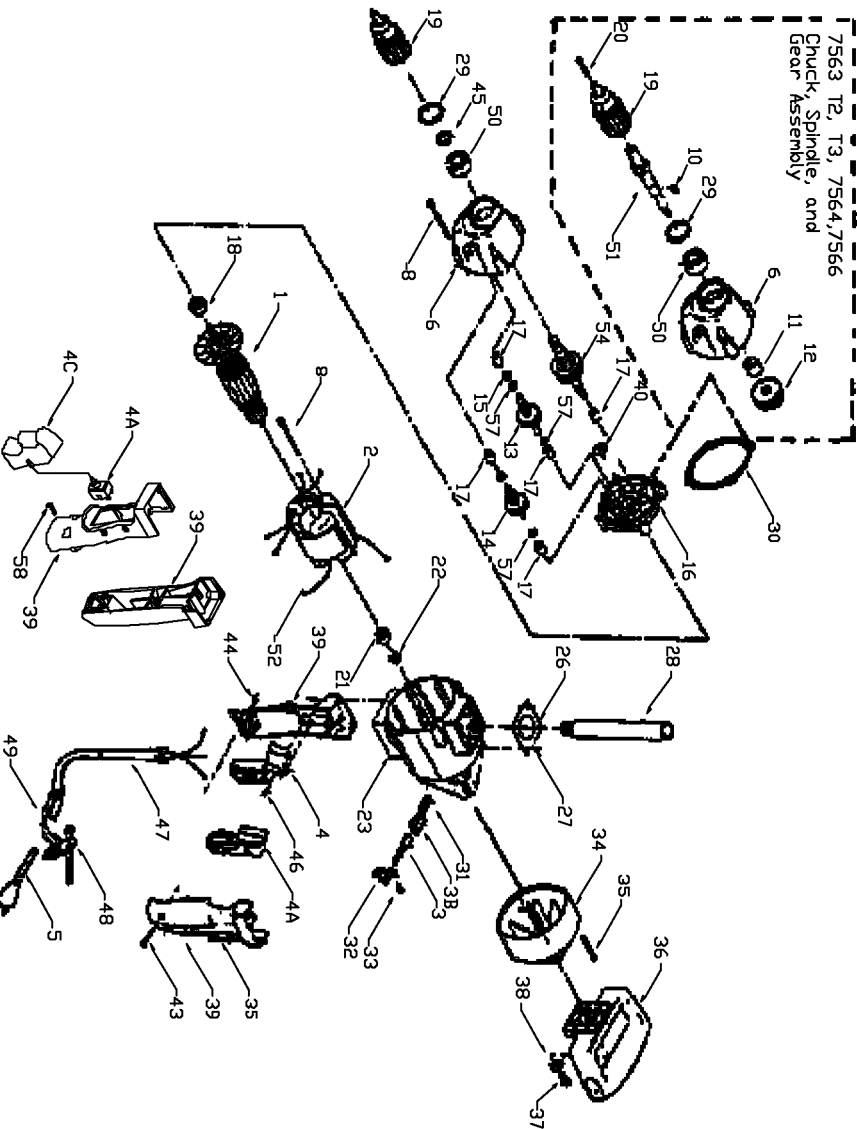

7563 T2, T3, 7564, 7566  
Chuck, Spindle, and  
Gear Assembly

## Parts List for 7564 Type 1

Item Number	Part Number	Description	Qty Required
1	878904SV	FAN	1
1	865654	ARMATURE 115V	1
2	875579	FIELD	1
3	847769	WASHER	1
3	874289	BRUSH & RETAINER ASY	2
3	865323	BRUSH HOLDER	2
4	000000-00	No Longer Available	1
4	872575	SWITCH KIT	1
5	A10193	CORDSET	1
6	868060	GEAR HSG ASSY	1
8	882704	SCREW	1
10	878563	KEY	1
11	866524	SPACER	1
12	D865639	GEAR	1
13	D865312	GEAR & SHAFT AS	1
14	D866973	IDLER ASSY	1
15	801560	WASHER	1
16	000000-00	No Longer Available	1
17	838073	BEARING	5
18	330003-17	BEARING,BALL	1
19	895573	CHUCK	1
20	802598	SCREW	1
21	855284	BEARING	1
22	842610	SPRING-PRELOAD	1
23	875097	MOTOR HOUSING KIT	1
26	865320	AUX HNDL COVER	1
27	859227	SCREW	10

## Parts List for 7564 Type 1

Item Number	Part Number	Description	Qty Required
28	846874	HANDLE	1
29	000000-00	No Longer Available	1
29	802426	RING	1
30	877281	GASKET	1
31	865321	BRUSH INSULATOR	2
32	874289	BRUSH & RETAINER ASY	2
33	802848	SCREW	10
34	811351	MOTOR HSG COVER	1
35	864721	SCREW	10
36	811352	SPADE HANDLE	1
37	847213	SCREW	10
38	823735	WASHER	10
39	866361	HANDLE SET	1
40	865653	SLINGER	1
43	802589	SCREW	10
44	862641	NUT	10
47	901266	STRAIN RELIEVER	1
48	875134	CHUCK KEY	1
49	842323	WRENCH HOLDER	1
50	865119SV	BALL BEARING	1
51	859788	SPINDLE	1
52	849314	TERM	1
800	801945	TUBE GREASE	1
800	801946	LUBE	1