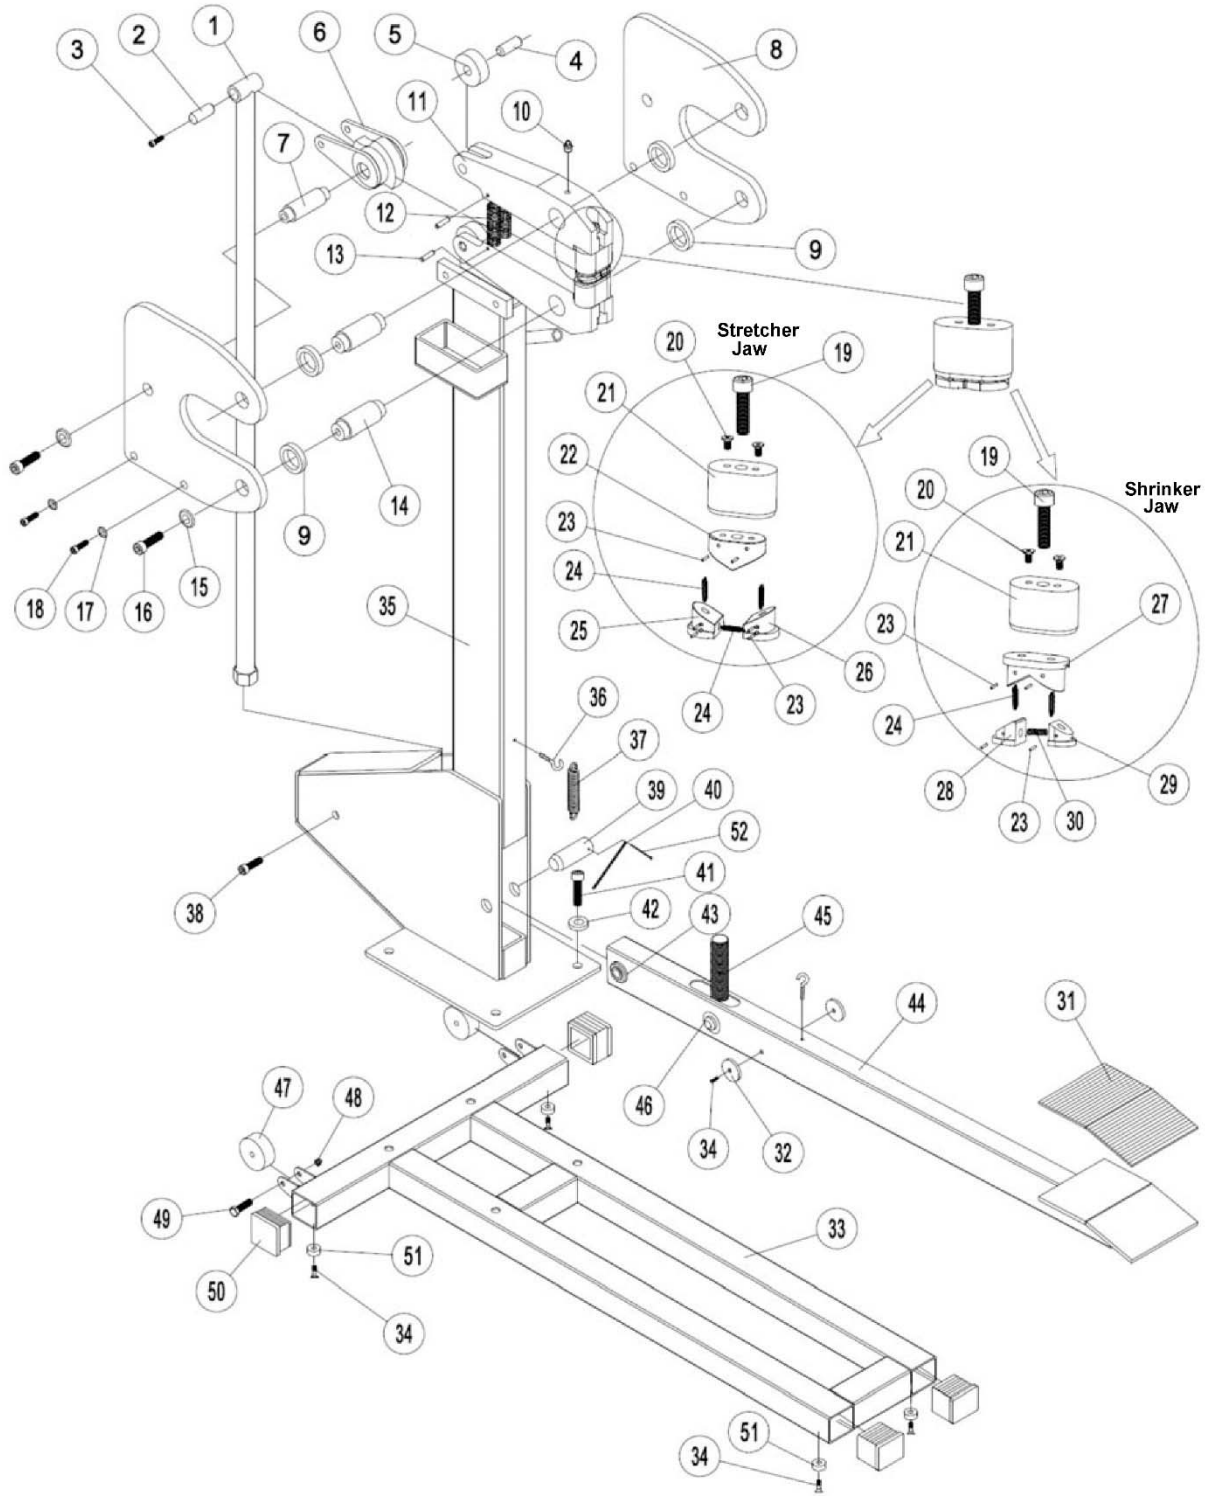

## 8.1.2 MSS-1 Shrinker/Stretcher – Parts List

Index No.	Part No.	Description	Size	Qty
1	MSS1-01	Link Rod		1
2	MSS1-02	Link Axle		1
3	TS-1504031	Socket Head Cap Screw	M8x16	2
4	MSS1-04	Lock Shaft		1
5	MSS1-05	Wheel		2
6	MSS1-06	Cam Rocker		1
7	MSS1-07	Cam Rocker Shaft		1
8	MSS1-08	Side Plate		2
9	MSS1-09	Set Collar		4
10	MSS1-10	Oil Fitting	M6	2
11	MSS1-11	Die Frame		2
12	MSS1-12	Die Frame Extension Spring		2
13	F012088	Roll Pin	3x30 mm	2
14	MSS1-14	Side Plate Shaft		2
15	MSS1-15	Special Washer		2
16	TS-1504041	Socket Head Cap Screw	M8x20	2
17	TS-1550061	Flat Washer	8 mm	4
18	TS-1504041	Socket Head Cap Screw	M8x20	4
19	TS-1504061	Socket Head Cap Screw	M8x30	4
20	TS-2284082	Machine Screw, Pan Head, Phillips	M4x8	8
21	MSS1-21	Outer Die Cover		4
22	MSS1-22	Inner Die Cover, Stretcher		2
23	F012089	Roll Pin	2x20 mm	20
24	MSS1-24	Extension Spring		10
25	MSS1-25	Stretcher Die 1		2
26	MSS1-26	Stretcher Die 2		2
27	MSS1-27	Inner Die Cover, Shrinker		2
28	MSS1-28	Shrinker Die 1		2
29	MSS1-29	Shrinker Die 2		2
30	MSS1-30	Extension Spring		2
31	MSS1-31	Rubber Pad *		1
32	MSS1-32	Plastic Pad		2
33	MSS1-33	Base		1
34	TS-1532032	Machine Screw, Pan Head, Phillips	M4x10	6
35	MSS1-35	Frame		1
36	MSS1-36	Pot Hook		2
37	MSS1-37A	Extension Spring	3-1/8" L	1
38	TS-1505011	Socket Head Cap Screw	M10x16	2
39	MSS1-39	Clevis Pin		1
40	MSS1-40	Hanging Chain		1
41	TS-1505021	Socket Head Cap Screw	M10x20	4
42	TS-1550071	Flat Washer	10 mm	4
43	MSS1-43	Pivot Shaft		1
44	MSS1-44	Foot Pedal Weldment		1
45	MSS1-45	Link Stud		1
46	MSS1-46	Link Shaft		1
47	MSS1-47	Wheel		2
48	TS-1541021	Hex Nut, Nylon Lock	M6	2
49	TS-1482081	Hex Cap Screw	M6x40	2
50	MSS1-50	Tube Cap		4
51	MSS1-51	Plastic Washer		4
52	MSS1-52	Cotter Pin	3.2x25 mm	2
	TS-152707	Hex Wrench (not shown)	6mm	1
	LM000245	ID Label, MSS-1 (not shown)		1
	LM000239	Warning Label (not shown)		1
	JET-92	JET Logo (not shown)	92 x 38mm	1
	MSS1-STJ	Stretcher Jaw Assembly (includes #19~26)		2
	MSS1-SKJ	Shrinker Jaw Assembly (includes #19~21,23,24,27~30)		2