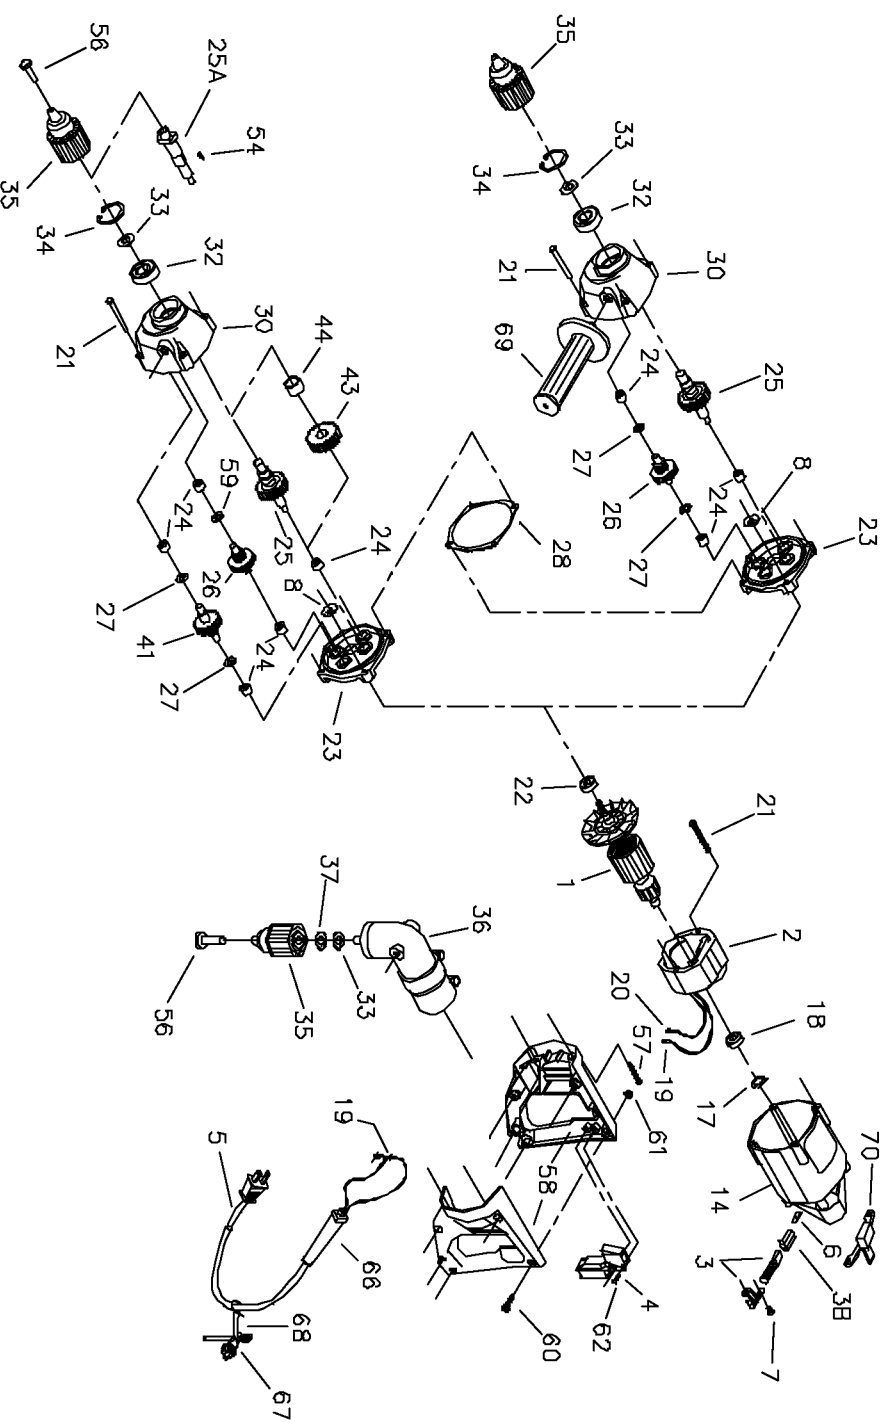

PORTER-CABLE “D” HANDLE DRILLS

WARNING: Electrical repairs should only be attempted by trained repairmen. Contact the nearest Porter-Cable Service Center or other competent repair center.

- 7551
- 7552
- 7553
- 7554
- 7556

Parts List for 7556 Type 3

Item Number	Part Number	Description	Qty Required
1	865654	ARMATURE 115V	1
1	878904SV	FAN	1
1	878904SV	FAN	1
2	875579	FIELD	1
3	874289	BRUSH & RETAINER ASY	2
3	865323	BRUSH HOLDER	2
4	000000-00	No Longer Available	1
4	872575	SWITCH KIT	1
5	A10193	CORDSET	1
6	865321	BRUSH INSULATOR	2
7	802848	SCREW	10
8	865653	SLINGER	1
14	000000-00	No Longer Available	1
17	842610	SPRING-PRELOAD	1
18	855284	BEARING	3
19	862450	TERMINAL	1
20	849314	TERM	1
21	882704	SCREW	10
22	330003-17	BEARING,BALL	3
23	000000-00	No Longer Available	1
24	838073	BEARING	3
25	878243	SPINDLE KIT	1
26	D865312	GEAR & SHAFT AS	1
27	847769	WASHER	10
28	877281	GASKET	1
30	868060	GEAR HSG ASSY	1
32	865119SV	BALL BEARING	3

Parts List for 7556 Type 3

Item Number	Part Number	Description	Qty Required
33	892251	SPACER	10
34	000000-00	No Longer Available	10
34	802426	RING	10
35	865344	CHUCK	1
36	000000-00	No Longer Available	1
37	873579	BRASS WASHER	10
41	D866973	IDLER ASSY	1
43	D865639	GEAR	1
44	866524	SPACER	1
54	878563	KEY	1
56	885157	SCREW	1
57	900826	SCREW	10
58	000000-00	No Longer Available	1
60	802589	SCREW	10
61	862641	NUT	10
62	859227	SCREW	10
66	901266	STRAIN RELIEVER	1
67	875134	CHUCK KEY	1
68	842323	WRENCH HOLDER	1
69	695146	HANDLE	1
70	695077	MOUNTING BRKET TRIAC	1
71	873574	WRENCH OPEN END	1
72	873580	PIN WRENCH (5079)	1
73	000000-00	No Longer Available	1
800	801945	TUBE GREASE	1
800	000000-00	No Longer Available	1
861	899179	CARRYING CASE	1