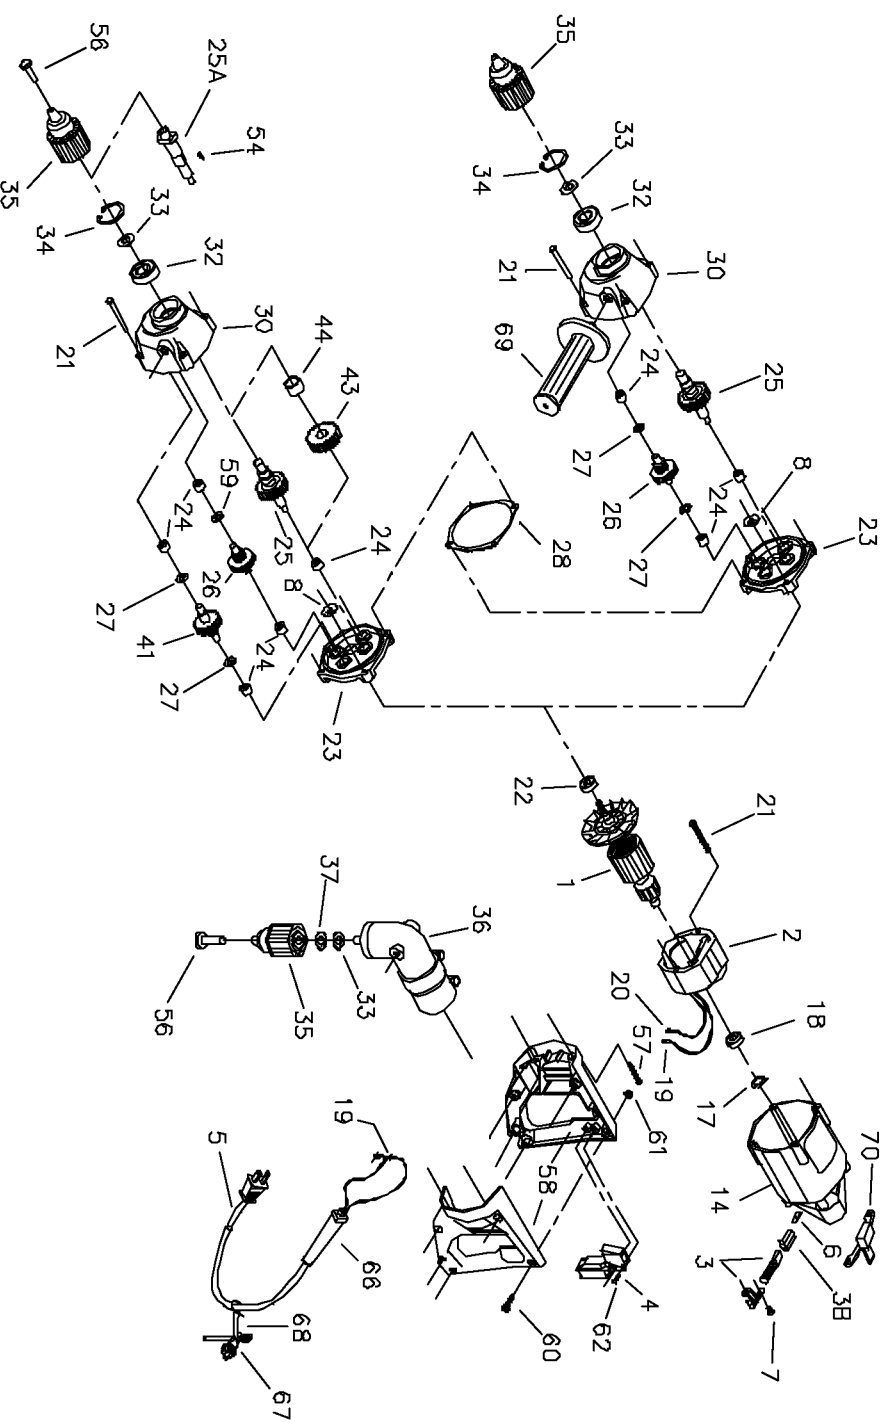

# PORTER-CABLE “D” HANDLE DRILLS

WARNING: Electrical repairs should only be attempted by trained repairmen. Contact the nearest Porter-Cable Service Center or other competent repair center.

- 7551
- 7552
- 7553
- 7554
- 7556

## Parts List for 7556 Type 2

Item Number	Part Number	Description	Qty Required
1	865654	ARMATURE 115V	1
1	878904SV	FAN	1
1	878904SV	FAN	1
2	875579	FIELD	1
3	874289	BRUSH & RETAINER ASY	2
3	865323	BRUSH HOLDER	2
4	000000-00	No Longer Available	1
4	872575	SWITCH KIT	1
5	A10193	CORDSET	1
6	865321	BRUSH INSULATOR	2
7	802848	SCREW	10
8	865653	SLINGER	1
14	000000-00	No Longer Available	1
17	842610	SPRING-PRELOAD	1
18	855284	BEARING	3
19	862450	TERMINAL	1
20	849314	TERM	1
21	882704	SCREW	10
22	330003-17	BEARING,BALL	3
23	000000-00	No Longer Available	1
24	838073	BEARING	3
25	000000-00	No Longer Available	1
25	000000-00	No Longer Available	1
26	D865312	GEAR & SHAFT AS	1
27	847769	WASHER	10
28	877281	GASKET	1
30	868060	GEAR HSG ASSY	1

## Parts List for 7556 Type 2

Item Number	Part Number	Description	Qty Required
32	865119SV	BALL BEARING	3
33	892251	SPACER	10
34	000000-00	No Longer Available	10
34	802426	RING	10
35	865344	CHUCK	1
36	000000-00	No Longer Available	1
37	873579	BRASS WASHER	10
41	D866973	IDLER ASSY	1
56	885157	SCREW	1
57	900826	SCREW	10
58	000000-00	No Longer Available	1
60	802589	SCREW	10
61	862641	NUT	10
62	859227	SCREW	10
66	901266	STRAIN RELIEVER	1
67	875134	CHUCK KEY	1
68	842323	WRENCH HOLDER	1
69	695146	HANDLE	1
70	695077	MOUNTING BRKET TRIAC	1
72	873580	PIN WRENCH (5079)	1
73	000000-00	No Longer Available	1
800	801945	TUBE GREASE	1
800	000000-00	No Longer Available	1
861	899179	CARRYING CASE	1