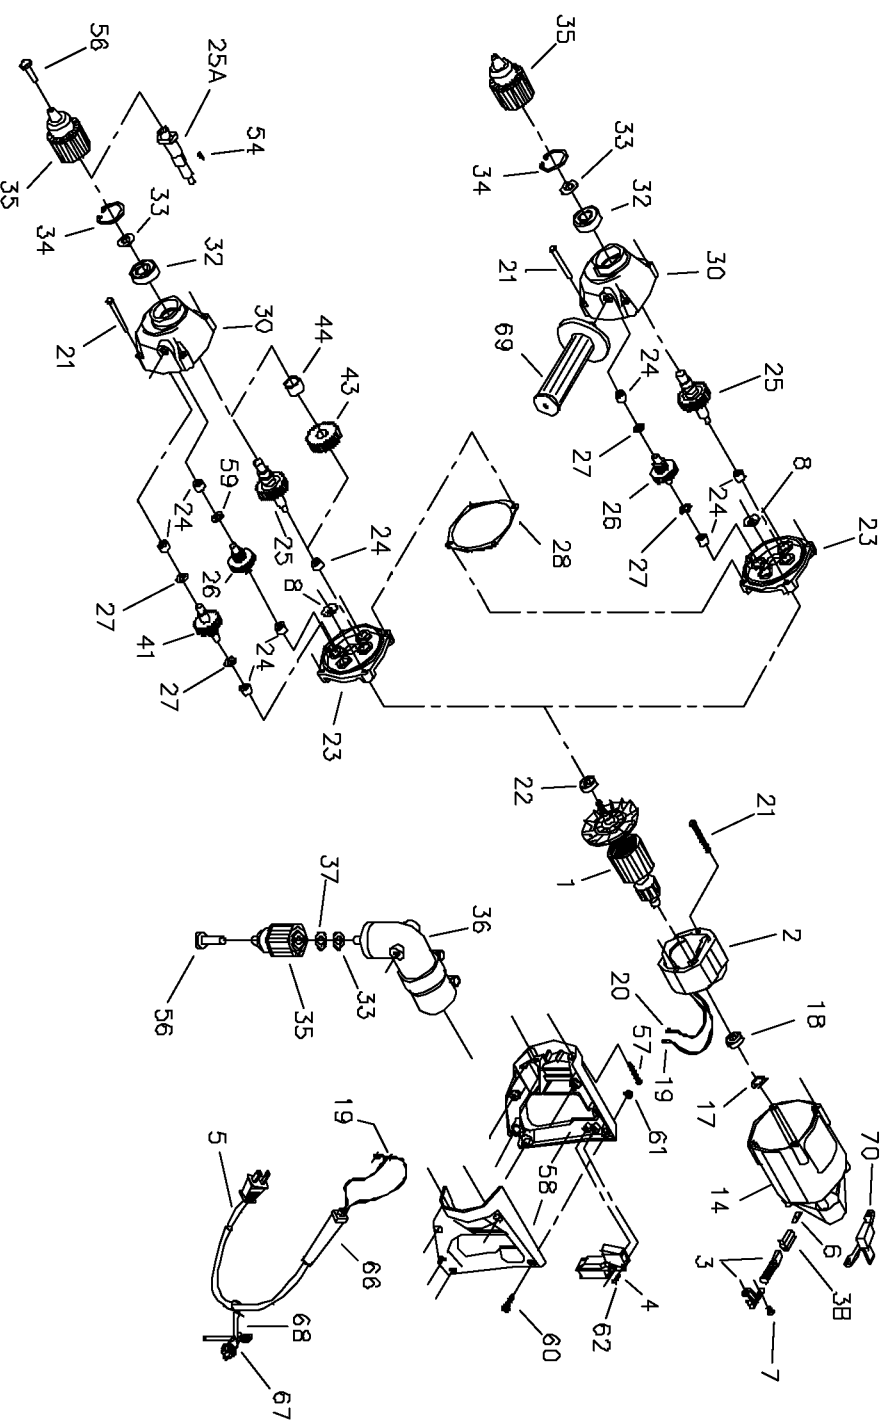

PORTER-CABLE “D” HANDLE DRILLS

WARNING: Electrical repairs should only be attempted by trained repairmen. Contact the nearest Porter-Cable Service Center or other competent repair center.

- 7551
- 7552
- 7553
- 7554
- 7556

Parts List for 7556 Type 1

Item Number	Part Number	Description	Qty Required
1	865654	ARMATURE 115V	1
1	878904SV	FAN	1
1	878904SV	FAN	1
2	875579	FIELD	1
3	874289	BRUSH & RETAINER ASY	2
3	865323	BRUSH HOLDER	2
4	000000-00	No Longer Available	1
4	872575	SWITCH KIT	1
5	A10193	CORDSET	1
6	865321	BRUSH INSULATOR	2
7	802848	SCREW	10
8	865653	SLINGER	1
14	000000-00	No Longer Available	1
17	842610	SPRING-PRELOAD	1
18	855284	BEARING	3
19	862450	TERMINAL	1
20	849314	TERM	1
21	882704	SCREW	10
22	330003-17	BEARING,BALL	3
23	000000-00	No Longer Available	1
24	838073	BEARING	3
25	000000-00	No Longer Available	1
26	D865312	GEAR & SHAFT AS	1
27	847769	WASHER	10
28	877281	GASKET	1
30	868060	GEAR HSG ASSY	1
32	865119SV	BALL BEARING	3

Parts List for 7556 Type 1

Item Number	Part Number	Description	Qty Required
33	865772	RING	2
34	000000-00	No Longer Available	10
34	802426	RING	10
35	861970	CHUCK	1
36	000000-00	No Longer Available	1
37	873579	BRASS WASHER	10
41	D866973	IDLER ASSY	1
43	D865639	GEAR	1
44	866524	SPACER	1
54	878563	KEY	1
56	840046	SCREW	1
57	900826	SCREW	10
58	000000-00	No Longer Available	1
60	802589	SCREW	10
61	862641	NUT	10
62	859227	SCREW	10
66	901266	STRAIN RELIEVER	1
67	875134	CHUCK KEY	1
68	842323	WRENCH HOLDER	1
69	695146	HANDLE	1
70	695077	MOUNTING BRKET TRIAC	1
72	873580	PIN WRENCH (5079)	1
73	000000-00	No Longer Available	1
800	801945	TUBE GREASE	1
800	000000-00	No Longer Available	1
861	899179	CARRYING CASE	1