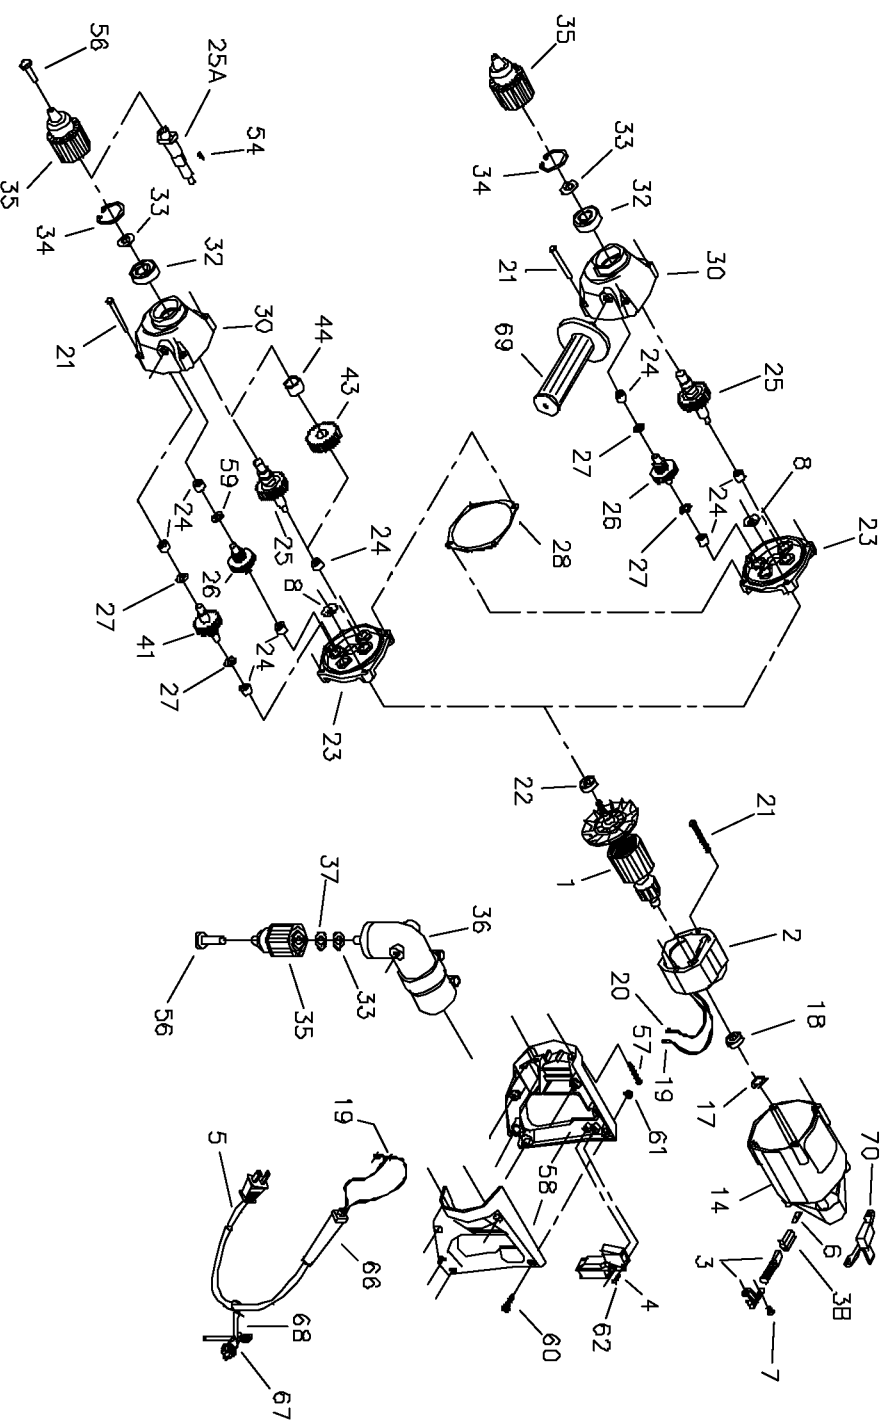

PORTER-CABLE “D” HANDLE DRILLS

WARNING: Electrical repairs should only be attempted by trained repairmen. Contact the nearest Porter-Cable Service Center or other competent repair center.

- 7551
- 7552
- 7553
- 7554
- 7556

Parts List for 7554 Type 5

Item Number	Part Number	Description	Qty Required
1	865654	ARMATURE 115V	1
1	878904	FAN	1
1	878904	FAN	1
2	875579	FIELD	1
3	874289	BRUSH & RETAINER ASY	2
3	865323	BRUSH HOLDER	2
4	883498	SWITCH & TRIAC	1
4	875506	REV SWITCH	1
4	875328	INSULATOR	1
5	A10193	CORDSET	1
6	865321	BRUSH INSULATOR	2
7	882703	SCREW	10
8	865653	SLINGER	1
14	875290	HOUSING KIT	1
17	694432	BEARING MOUNT	1
17	842610	SPRING-PRELOAD	1
18	855284	BEARING	3
19	862450	TERMINAL	1
20	849314	TERM	1
21	882704	SCREW	10
22	883096	BEARING	3
23	865598	PLATE	1
24	838073	BEARING	3
25	878243	SPINDLE KIT	1
26	D865312	GEAR & SHAFT AS	1
27	847769	WASHER	10
28	877281	GASKET	1

Parts List for 7554 Type 5

Item Number	Part Number	Description	Qty Required
30	868060	GEAR HSG ASSY	1
32	865119	BALL BEARING	3
33	892251	SPACER	10
34	802426	RING	10
34	802586	RING	10
35	865344	CHUCK	1
36	5079	ATTCH RIGHT ANGLE	1
37	873579	BRASS WASHER	10
41	D866973	IDLER ASSY	1
43	D865639	GEAR	1
44	866524	SPACER	1
54	804424	KEY	1
56	885157	SCREW	1
57	900826	SCREW	10
58	000000-00	No Longer Available	1
58	000000-00	No Longer Available	1
60	900826	SCREW	10
62	882185	SCREW MACHINE STEEL	1
66	901266	STRAIN RELIEVER	1
67	875134	CHUCK KEY	1
68	842323	WRENCH HOLDER	1
69	810820	HANDLE	1
70	695077	MOUNTING BRKET TRIAC	1
71	873574	WRENCH OPEN END	1
72	873580	PIN WRENCH (5079)	1
73	000000-00	No Longer Available	1
800	801945	TUBE GREASE	1

Parts List for 7554 Type 5

Item Number	Part Number	Description	Qty Required
800	000000-00	No Longer Available	1
861	899179	CARRYING CASE	1