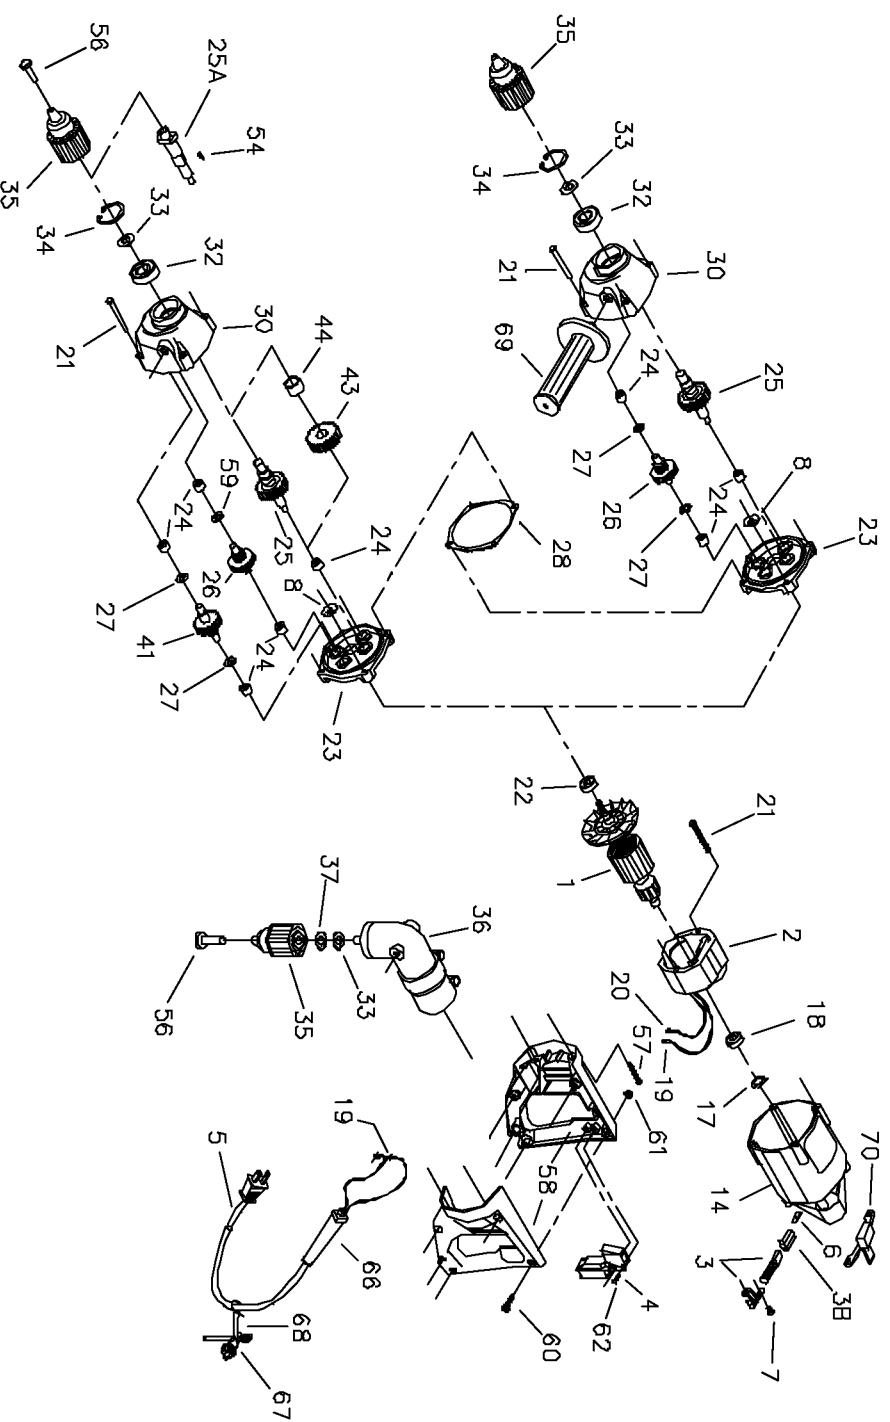

PORTER-CABLE “D” HANDLE DRILLS

WARNING: Electrical repairs should only be attempted by trained repairmen. Contact the nearest Porter-Cable Service Center or other competent repair center.

- 7551
- 7552
- 7553
- 7554
- 7556

Parts List for 7554 Type 4

Item Number	Part Number	Description	Qty Required
1	865654	ARMATURE 115V	1
1	878904	FAN	1
1	878904	FAN	1
2	875579	FIELD	1
3	874289	BRUSH & RETAINER ASY	2
3	865323	BRUSH HOLDER	2
4	872236	SWITCH	1
5	A10193	CORDSET	1
6	865321	BRUSH INSULATOR	2
7	802848	SCREW	10
8	865653	SLINGER	1
14	875290	HOUSING KIT	1
17	842610	SPRING-PRELOAD	1
18	855284	BEARING	3
19	862450	TERMINAL	1
20	849314	TERM	1
21	882704	SCREW	10
22	883096	BEARING	3
23	865598	PLATE	1
24	838073	BEARING	3
25	878243	SPINDLE KIT	1
26	D865312	GEAR & SHAFT AS	1
27	847769	WASHER	10
28	877281	GASKET	1
30	868060	GEAR HSG ASSY	1
32	865119	BALL BEARING	3
33	892251	SPACER	10