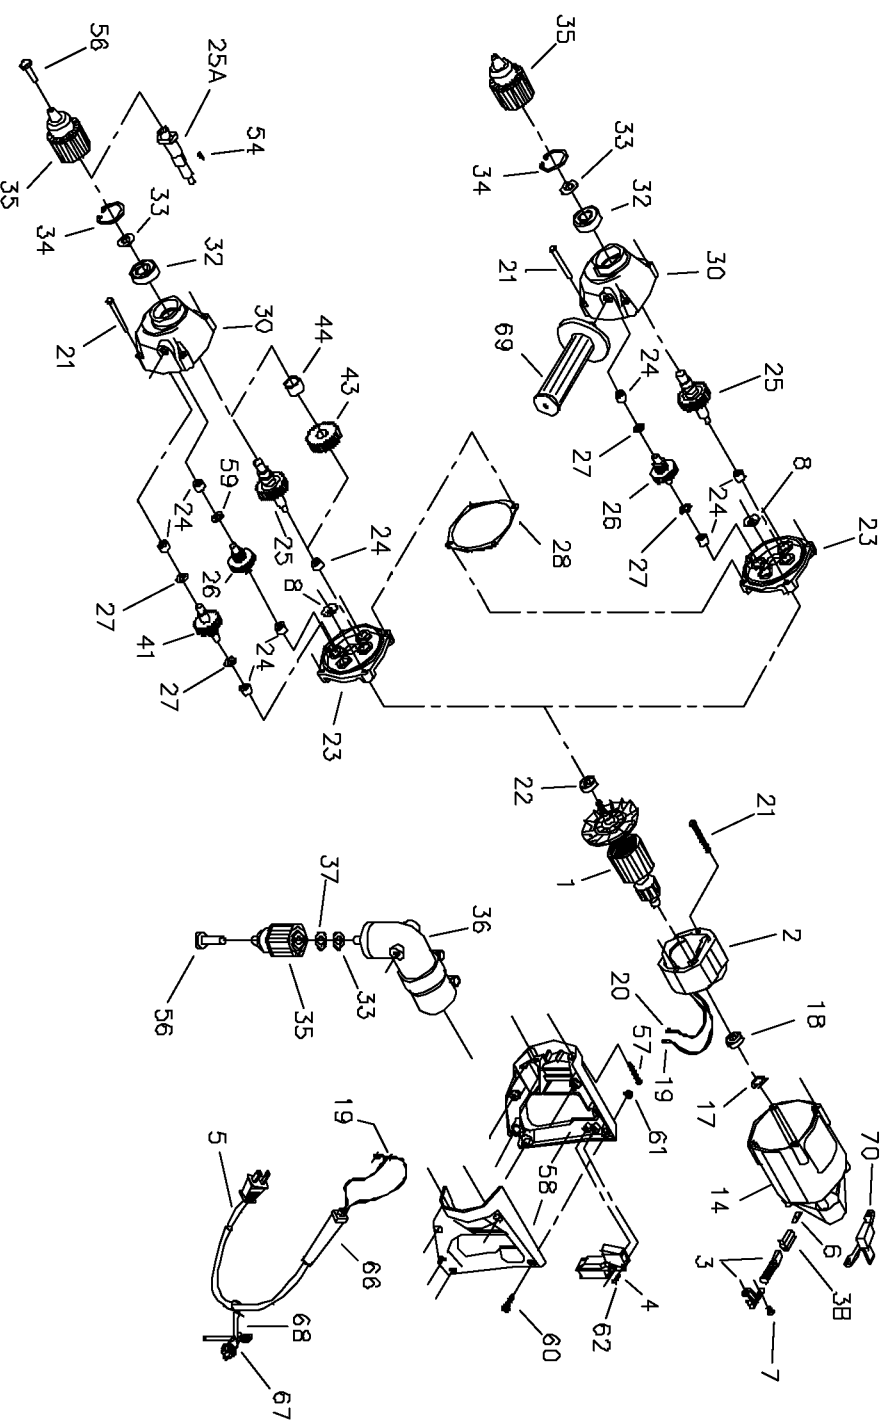

# PORTER-CABLE “D” HANDLE DRILLS

WARNING: Electrical repairs should only be attempted by trained repairmen. Contact the nearest Porter-Cable Service Center or other competent repair center.

- 7551
- 7552
- 7553
- 7554
- 7556

## Parts List for 7554 Type 1

Item Number	Part Number	Description	Qty Required
1	865654	ARMATURE 115V	1
1	878904	FAN	1
1	878904	FAN	1
2	875579	FIELD	1
3	874289	BRUSH & RETAINER ASY	2
3	865323	BRUSH HOLDER	2
4	872834	SWITCH-DC	1
4	872575	SWITCH KIT	1
5	A10193	CORDSET	1
6	865321	BRUSH INSULATOR	2
7	802848	SCREW	10
8	865653	SLINGER	1
14	875290	HOUSING KIT	1
17	842610	SPRING-PRELOAD	1
18	855284	BEARING	3
19	862450	TERMINAL	1
20	849314	TERM	1
21	882704	SCREW	10
22	883096	BEARING	3
23	865598	PLATE	1
24	838073	BEARING	3
25	861991	SPINDLE	1
26	D865312	GEAR & SHAFT AS	1
27	847769	WASHER	10
28	877281	GASKET	1
30	868060	GEAR HSG ASSY	1
32	865119	BALL BEARING	3

## Parts List for 7554 Type 1

Item Number	Part Number	Description	Qty Required
33	865772	RING	2
34	802426	RING	10
34	802586	RING	10
35	861970	CHUCK	1
36	5079	ATTCH RIGHT ANGLE	1
37	873579	BRASS WASHER	10
41	D866973	IDLER ASSY	1
43	D865639	GEAR	1
44	866524	SPACER	1
54	804424	KEY	1
56	840046	SCREW	1
57	900826	SCREW	10
58	865833	HANDLE SET	1
60	802589	SCREW	10
61	862641	NUT	10
62	859227	SCREW	10
66	901266	STRAIN RELIEVER	1
67	875134	CHUCK KEY	1
68	842323	WRENCH HOLDER	1
69	810820	HANDLE	1
70	695077	MOUNTING BRKET TRIAC	1
72	873580	PIN WRENCH (5079)	1
73	000000-00	No Longer Available	1
800	801945	TUBE GREASE	1
800	000000-00	No Longer Available	1
861	899179	CARRYING CASE	1