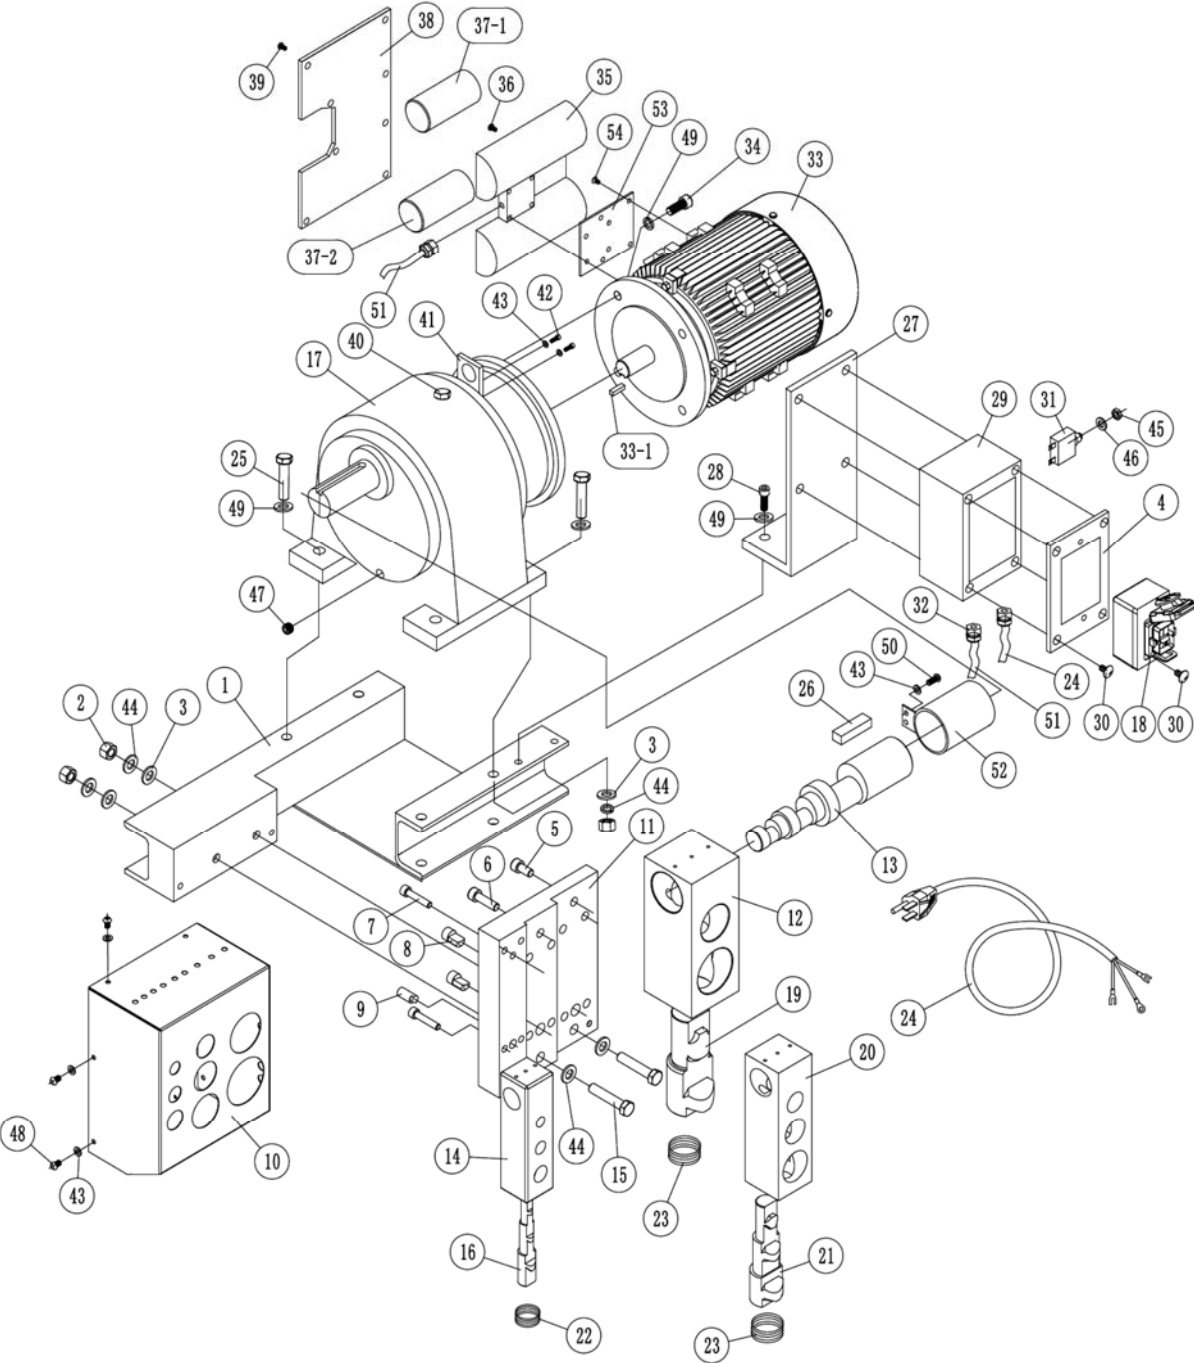

10.1.1 ESN-40 Pipe Notcher – Exploded View

10.1.2 ESN-40 Pipe Notcher – Parts List

Index No.	Part No.	Description	Size	Qty
1	ESN40-01	Stand I		1
2	TS-1540081	Hex Nut	M12	6
3	TS-2360121	Flat Washer	12mm	12
4	ESN40-04	Switch Plate		1
5	TS-1505021	Socket Head Cap Screw	M10x20	5
6	TS-1505061	Socket Head Cap Screw	M10x40	5
7	TS-1505051	Socket Head Cap Screw	M10x35	5
8	ESN40-08	Pin		2
9	ESN40-09	Pin		2
10	ESN40-10	Cover		1
11	ESN40-11	Joint plate I		1
12	ESN40-12	Body III		1
13	ESN40-13	Eccentric shaft		1
14	ESN40-14	Body I		1
15	TS-1492061	Hex Cap Screw	M12x60	2
16	ESN40-16	Blade I		1
17	ESN40-17	Reduction Box		1
18	ESN40-18	Switch	KJD12, 230V	1
19	ESN40-19	Blade III		1
20	ESN40-20	Body II		1
21	ESN40-21	Blade II	2x20 mm	1
22	ESN40-22	Spring		1
23	ESN40-23	Spring		2
24	ESN40-24	Power Cord	14AWG	1
25	TS-1491081	Hex Cap Screw	M10x50	4
26	ESN40-26	Key	10x50 mm	1
27	ESN40-27	Support for Switch		1
28	TS-1504011	Socket Head Cap Screw	M8x10	2
29	ESN40-29	Box for Magnetic Switch		1
30	F011287	Phillips Pan Hd Tapping Screw	#8x1/2 (ST4.2x13)	2
31	ESN40-31	Thermal Overload Protector		1
32	ESN40-32	Cord Clamp		2
33	ESN40-33	Motor	2HP 230V 1PH	1
33-1	ESN40-33-1	Key (not shown)	8x35 mm	1
	ESN40-33-2	Motor Fan Cover (not shown)		1
	ESN40-33-3	Motor Fan (not shown)		1
34	TS-1491031	Hex Cap Screw	M10x25	4
35	ESN40-35	Junction Box		1
36	TS-2284082	Phillips Pan Head Machine Screw	M4x8	4
37-1	ESN40-37-1	Starting Capacitor	250V 200µf	1
37-2	ESN40-37-2	Running Capacitor	450V 30µf	1
38	ESN40-38	Junction Box Cover		1
39	ESN40-39	Self-Tapping Screw	ST4.2x20	4
40	ESN40-40	Oil Fill Plug		1
41	ESN40-41	Lifting Ring		1
42	TS-1503041	Socket Head Cap Screw	M6x16	2
43	TS-2361061	Lock Washer	6 mm	10
44	TS-2361011	Lock Washer	12 mm	6
45	TS-2311121	Hex Nut	M12	1
46	F002101	Lock Washer, Int. Tooth	12 mm	1
47	ESN40-47	Drain Plug Screw		1
48	TS-1534032	Machine Screw, Pan Head, Phillips	M6x10	6
49	TS-2361101	Lock Washer	10 mm	4
50	TS-1534052	Machine Screw, Pan Head, Phillips	M6x16	2
51	ESN40-51	Wire		1
52	ESN40-52	Guard		1
53	ESN40-53	Junction plate		1
54	TS-2284082	Machine Screw, Pan Head, Phillips	M4x8	4