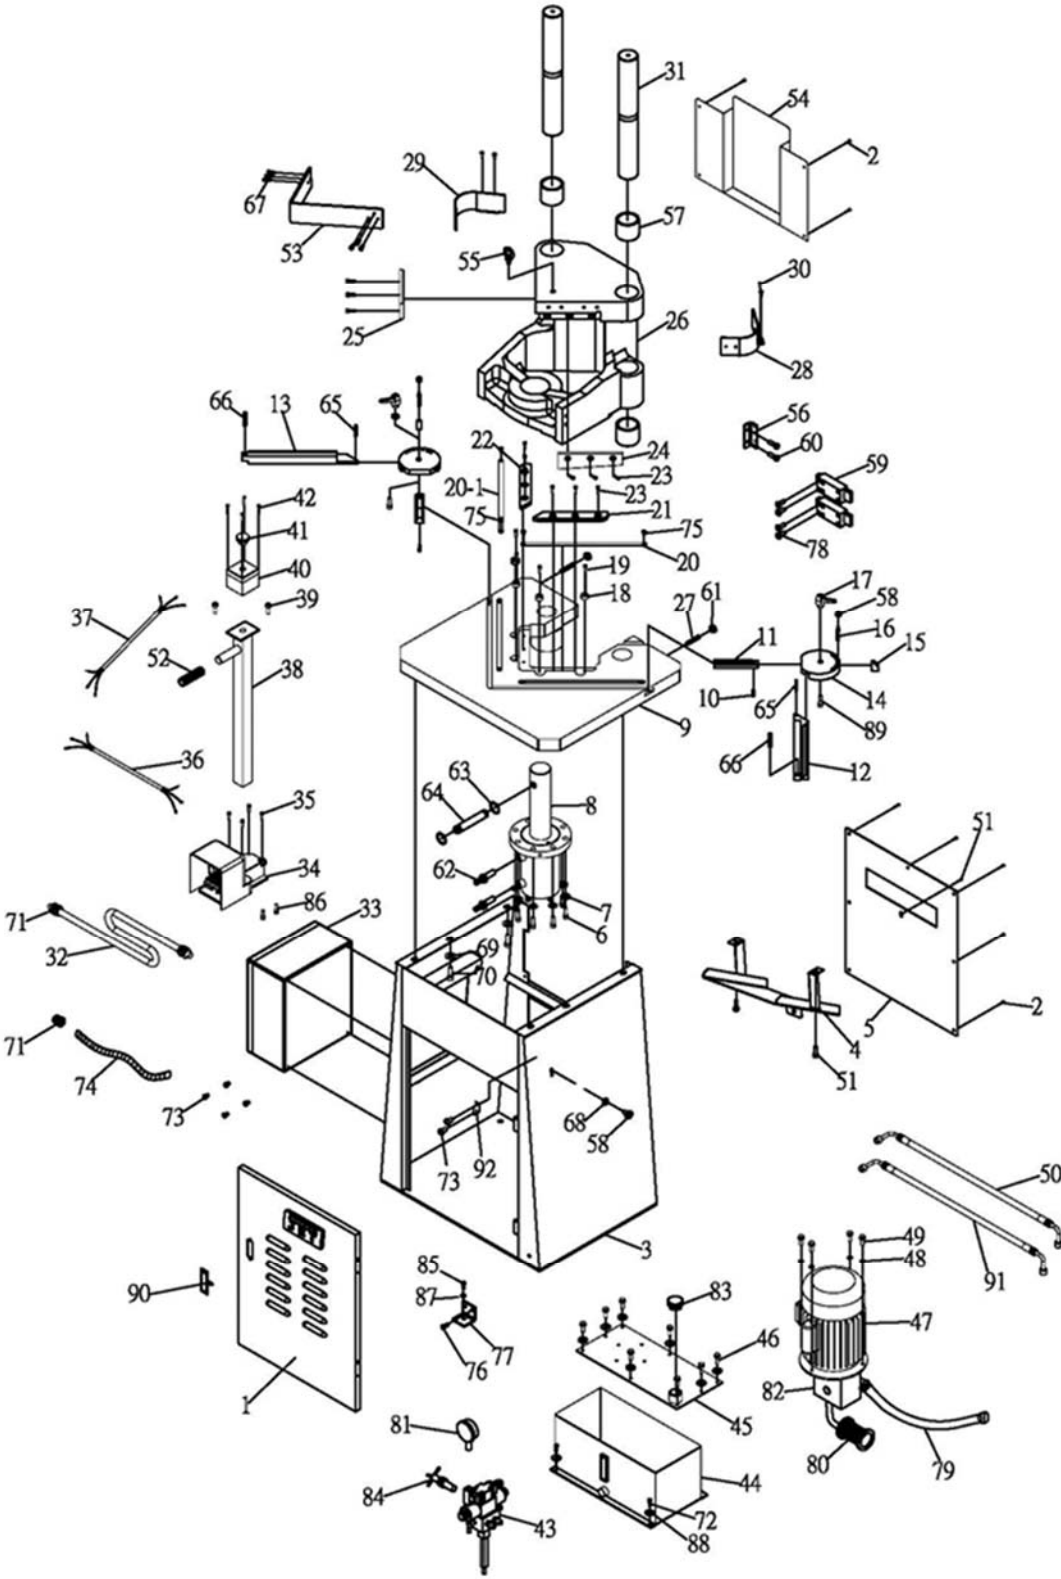

11.1.1 EMN-9 Electric Notcher – Exploded View

11.1.2 EMN-9 Electric Notcher – Parts List

Index No.	Part No.	Description	Size	Qty
1	EMN9-1	Cabinet Door		1
2	TS-1503011	Socket HD Cap Screw	M6x8	11
3	EMN9-3	Cabinet		1
4	EMN9-4	Scrap Discharge Chute		1
5	EMN9-5	Rear Cover		1
6	EMN9-6	Socket HD Cap Screw	M14x50	8
7	TS-155009	Flat Washer	M14	8
8	EMN9-8	Cylinder		1
9	EMN9-9	Table		1
10	TS-1503041	Socket HD Cap Screw	M6x16	2
11	EMN9-11	Adjustable Block		2
12	EMN9-12	Right Fence		1
13	EMN9-13	Left Fence		1
14	EMN9-14	Reference Block		2
15	EMN9-15	Block Key		2
16	EMN9-16	Index Pin		2
17	EMN9-17	Handle	M10	2
18	EMN9-18	Adjustable Cam		4
19	TS-1504031	Socket HD Cap Screw	M8x16	4
20	EMN9-20	Right Scale		1
20-1	EMN9-20-1	Left Scale		1
21	EMN9-21	Right Blade		1
22	EMN9-22	Left Blade		1
23	EMN9-23	Thin Socket HD Cap Screw	M10x20	12
24	EMN9-24	Upper Right Blade		1
25	EMN9-25	Upper Left Blade		1
26	EMN9-26	Head Weldment (EMN9-57 included)		1
27	TS-2279301	Socket Set Screw	M10x30	2
28	EMN9-28	Right Head Set Cover		1
29	EMN9-29	Left Head Set Cover		1
30	TS-1533032	Mach Screw, Pan HD, Phillips	M5x10	4
31	EMN9-31	Main Rod		2
32	EMN9-32	Wire Tube	1/2x2M	1
33	EMN9-33	Control Box		1
34	EMN9-34	Foot Pedal Switch		1
35	TS-1533052	Mach Screw, Pan HD, Phillips	M5x16	4
36	EMN9-36	Power Cord	2.0x4Cx2000mm	1
37	EMN9-37	E-Stop Cord	0.5x2Cx175m/m	1
38	EPR2-35	Post		1
39	TS-2284082	Mach Screw, Pan HD, Phillips	M4x8	2
40	EPR2-116	E-Stop Switch Box		1
41	EMN9-41	Emergency Stop Switch		1
42	F001194	Mach Screw, Pan HD, Phillips	M4x45	4
43	EMN9-43	Electric Distributor Assembly		1
44	EMN9-44	Oil Tank		1
45	EMN9-45	Oil Tank Top Cover		1
46	EMN9-46	Hex Head Bolt	M8x16	8
47	EMN9-47	Motor	3HP, 220V	1
47-1	EMN9-47-1	Motor Fan (not shown)		1
48	EMN9-48	Washer	3/8"x20x2	4
49	EMN9-49	Hex Head Bolt	M10x25	4
50	EMN9-50	Oil Tube	90°xPT3/8x500	1
51	TS-1490021	Hex Cap Screw	M8x16	3
52	EPR2-99	Plastic Grip		1
53	EMN9-53	Front Head Cover		1
54	EMN9-54	Rear Head Cover		1
55	EMN9-55	Eye Bolt	M14x28	1
56	EMN9-56	Support Plate		1
57	EMN9-57	Copper Bushing		4
58	EMN9-58	Knob	M6	3