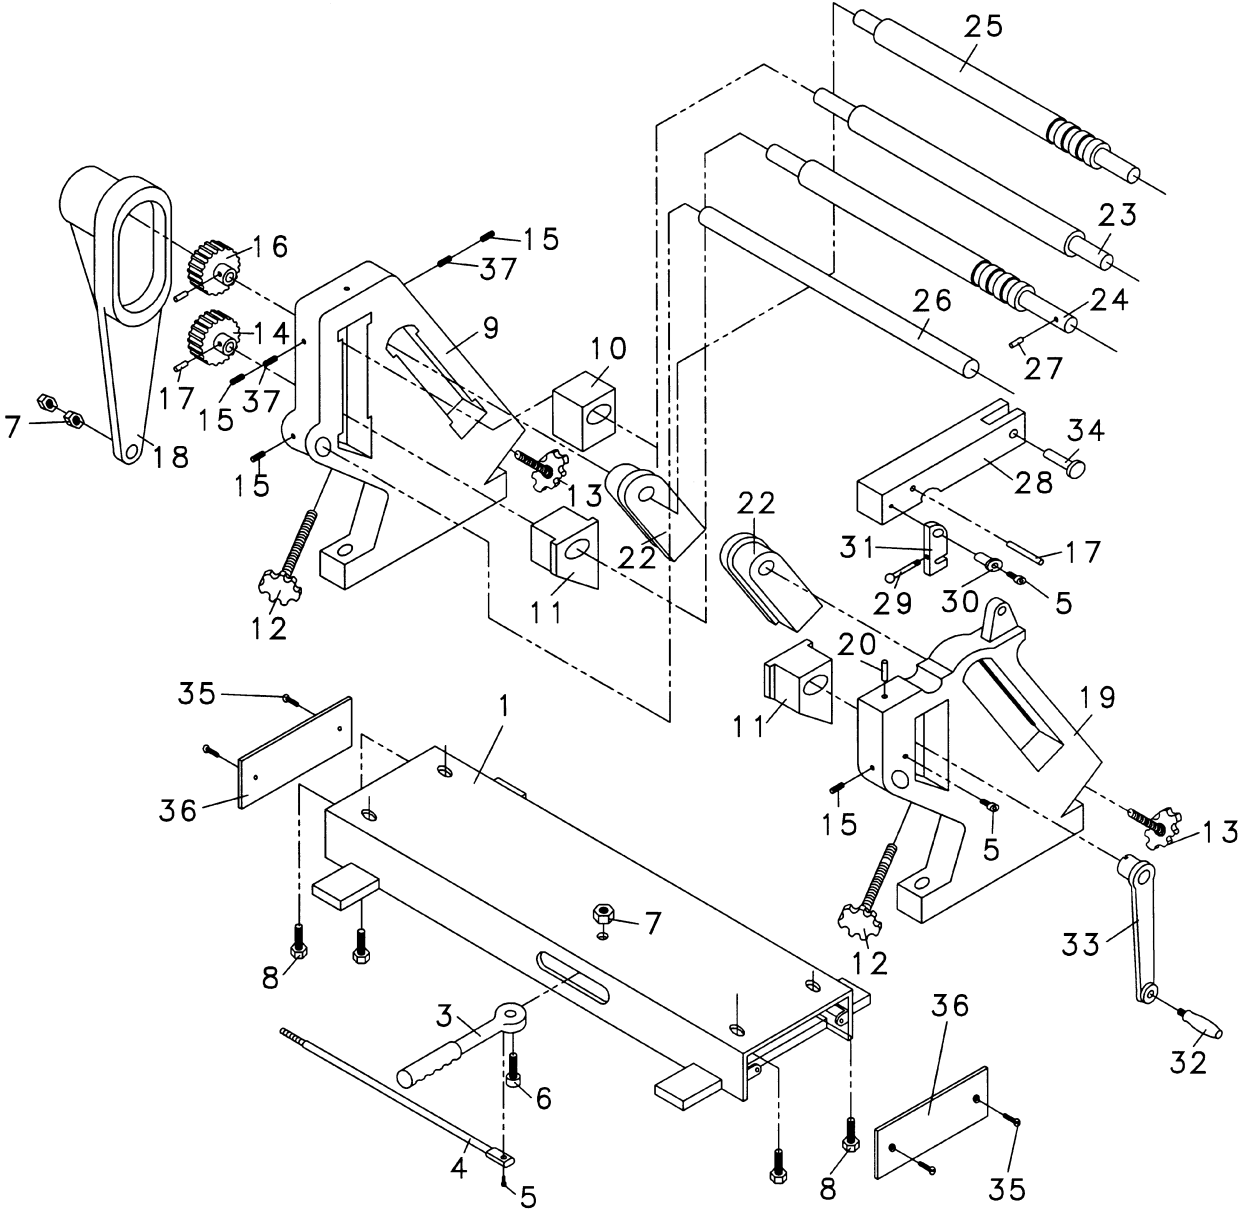

Breakdown for the SR-2024N & SR-2236N Slip Roll

## Parts List for the SR-2024N & SR-2236N Slip Roll

Index No.	Part No.	Description	Size	Quantity
1	SR2024N-1	Base Assembly		1
	SR2236N-1	Base Assembly		1
3	SR2024N-3	Lever		1
4	SR2024N-4	Rod		1
	SR2236N-4	Rod		1
5	SR2024N-5	Socket Head Cap Screw	M8x20	3
6	SR2024N-6	Socket Head Cap Screw	M10x25	1
7	SR2024N-7	Hex Nut	M10	3
8	SR2024N-8	Hex Cap Screw	M12x20	4
9	SR2024N-9	Left Support		1
10	SR2024N-10	Upper Left Bearing Seat		1
11	SR2024N-11	Lower Left Bearing Seat		2
12	SR2024N-12	Knob		2
13	SR2024N-13	Knob		2
14	SR2024N-14	Gear		1
15	SR2024N-15	Set Screw Flat Point	M8x8	4
16	SR2024N-16	Gear		1
17	SR2024N-17	Spring Pin	5x20	3
18	SR2024N-18	Gear Cover		1
19	SR2024N-19	Right Support		1
20	SR2024N-20	Spring Pin	8x20	1
22	SR2024N-22	Bearing Seat		2
23	SR2024N-23	Upper Roll		1
	SR2236N-23	Upper Roll		1
24	SR2024N-24	Lower Roll		1
	SR2236N-24	Lower Roll		1
25	SR2024N-25	Rear Roll		1
	SR2236N-25	Rear Roll		1
26	SR2024N-26	Link Rod		1
	SR2236N-26	Link Rod		1
27	SR2024N-27	Spring Pin	8x45	1
28	SR2024N-28	Cover		1
29	SR2024N-29	Handle		1
30	SR2024N-30	Cam		1
31	SR2024N-31	Handle Bracket		1
32	SR2024N-32	Handle		1
33	SR2024N-33	Arm		1
34	SR2024N-34	Pin		1
35	SR2024N-35	Flat Head Screw	M4x5	4
36	SR2024N-36	Plate		2
37	SR2024N-37	Set Screw Cone Point	M8x8	2
	SR2024N-ID	ID Label (not shown)		1
	SR2236N-ID	ID Label (not shown)		1
	SR2024N-W	Warning Label (not shown)		1
	SR2024N-J	JET Label (not shown)		1