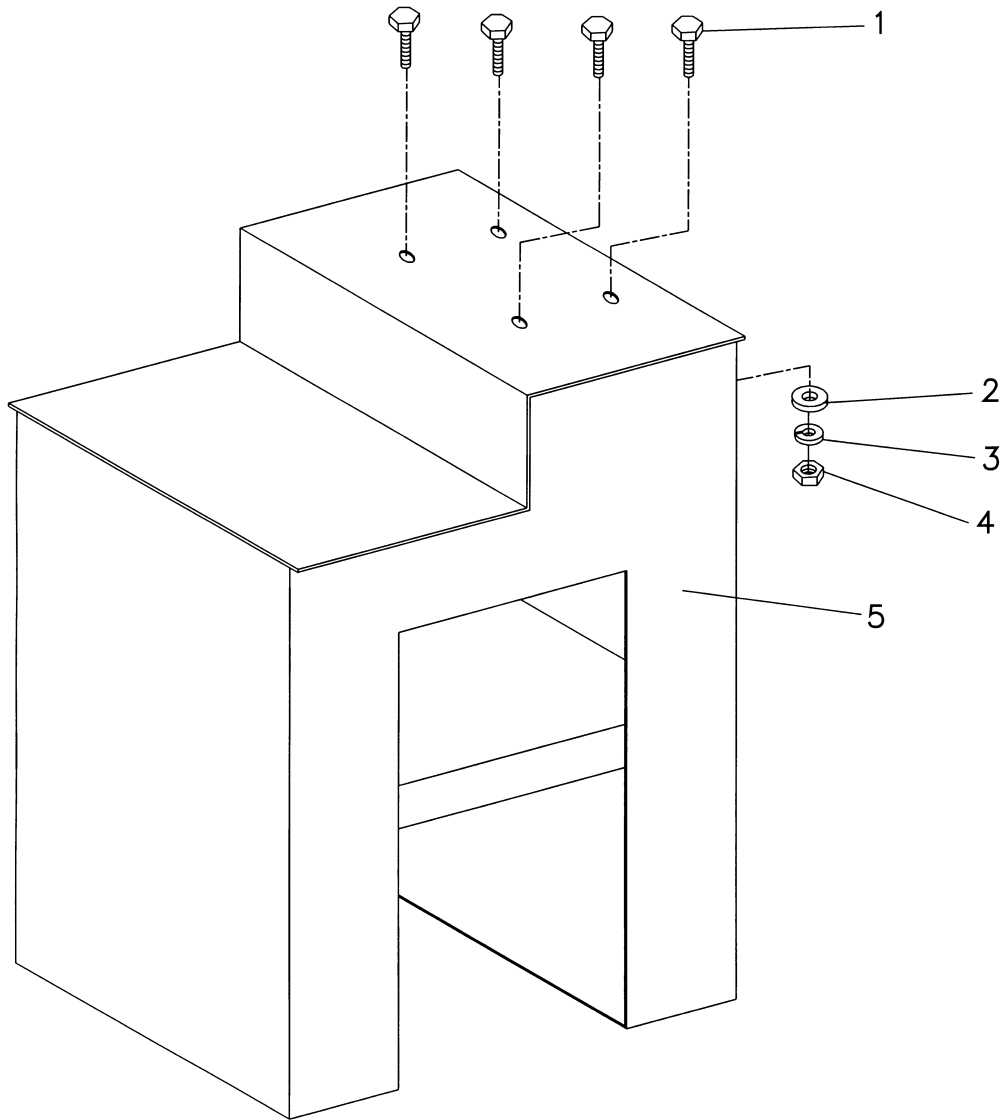

# JET

WMH TOOL GROUP

Index No.	Part No.	Description	Size	Qty.
1	TS-1492041	Hex Cap Bolt	M12x40	12
2	TS-2360121	Flat Washer	M12	4
3	TS-1551081	Lock Washer	M12	4
4	TS-1540081	Hex Nut	M12	4
5	754017	Stand		1