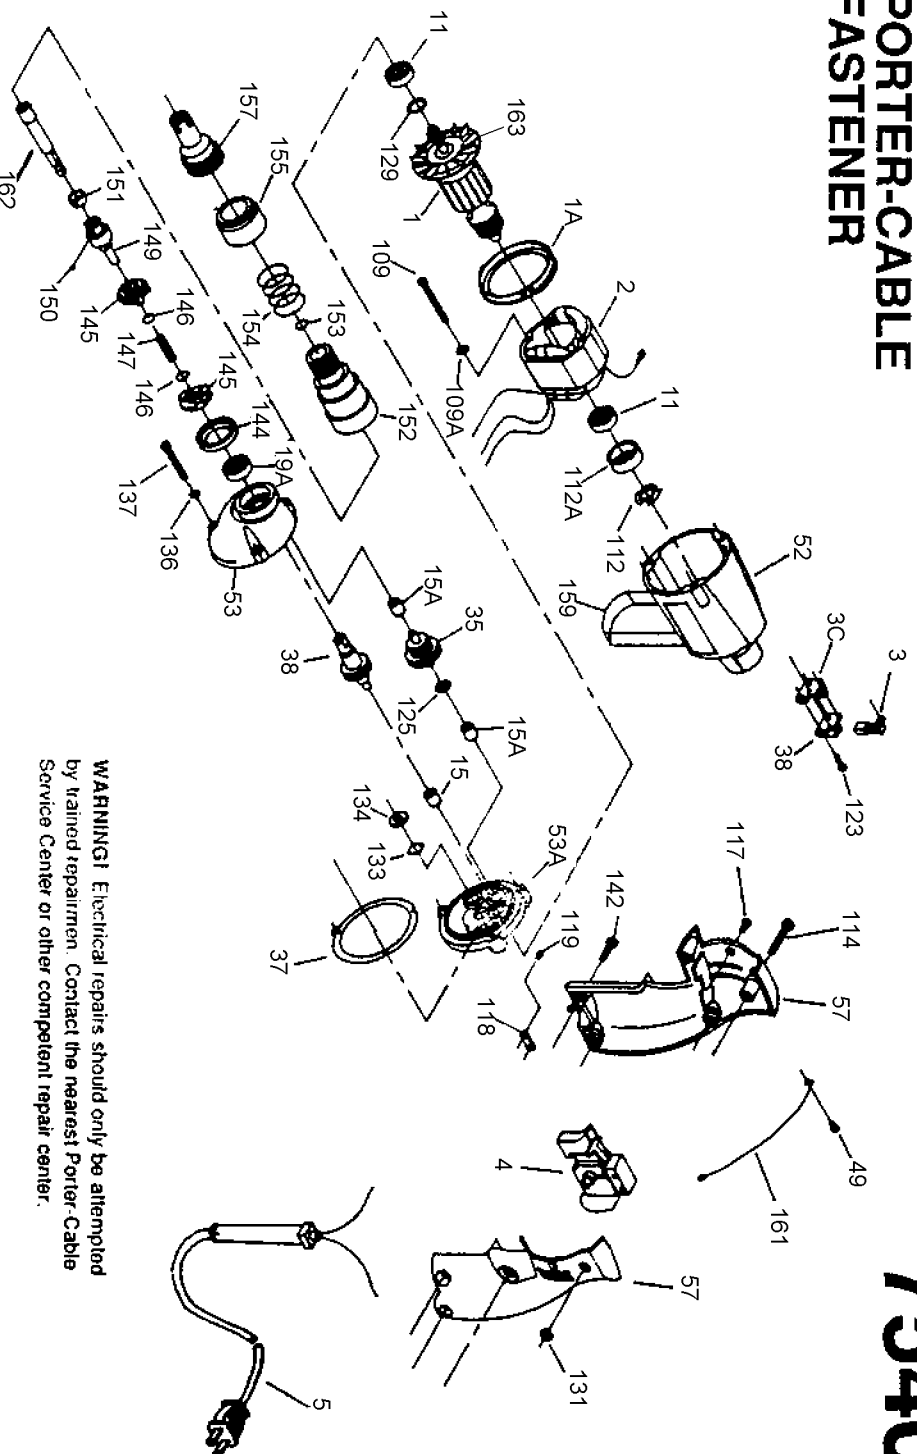

PORTER-CABLE FASTENER

7540

WARNING! Electrical repairs should only be attempted by trained repairmen. Contact the nearest Porter-Cable Service Center or other competent repair center.

Parts List for 7540 Type 3

Item Number	Part Number	Description	Qty Required
1	000000-00	No Longer Available	1
1	811350	BAFFLE	1
2	865736	ALTVEND-DJ	1
3	N119739	BRUSH & SPRING	2
3	694301	BRUSH HOLDER	2
3	694298	BRUSH INSULATOR	2
4	000000-00	No Longer Available	1
5	695854	CORDSET	1
5	810716	RELIEVER	1
11	330003-85	BEARING	1
15	330004-00	BEARING,NEEDLE	1
15	330004-00	BEARING,NEEDLE	1
19	330003-17	BEARING,BALL	1
35	000000-00	No Longer Available	1
37	698609	GASKET	1
38	697727	SPINDLE	1
49	864137	SCREW	1
52	000000-00	No Longer Available	1
53	000000-00	No Longer Available	1
53	697684SV	INTERMEDIATE PLATE	1
57	698454	HANDLE ASSY	1
109	876651	SCREW	1
109	802214	WASHER-LCK INT	1
112	842610	SPRING-PRELOAD	1
112	694432	BEARING MOUNT	1
114	865643	SCREW	1
116	859384	SCREW	1

Parts List for 7540 Type 3

Item Number	Part Number	Description	Qty Required
117	000000-00	No Longer Available	1
118	861434	CORD CLAMP	1
119	859227	SCREW	1
123	864136	SCREW	1
125	848741	WASHER	1
129	847564	SNAP RING	1
131	828841	LOCKNUT	1
133	802851	O RING	1
134	852714	SLINGER	1
136	802648	WASHER	1
137	000000-00	No Longer Available	1
137	694015	SCREW	1
142	841644	SCREW	1
144	000000-00	No Longer Available	1
145	000000-00	No Longer Available	1
146	853644	RING	1
147	853731	SPRING	1
149	853446	SPINDLE	1
150	844318	BALL	1
151	854346	RETAINER	1
152	853705	HSGN	1
153	854080	RING	1
154	853730	SPRING	1
155	853481	ADJ COLLAR	1
155	853688	PIN	1
157	862937	NOSE	1
159	000000-00	No Longer Available	1

Parts List for 7540 Type 3

Item Number	Part Number	Description	Qty Required
161	000000-00	No Longer Available	1
162	861801	BIT HOLDER	1
163	811531	FAN	1
800	801945	TUBE GREASE	1
800	874809	LUBRICANT-4LBS	1
800	801946	LUBE	1