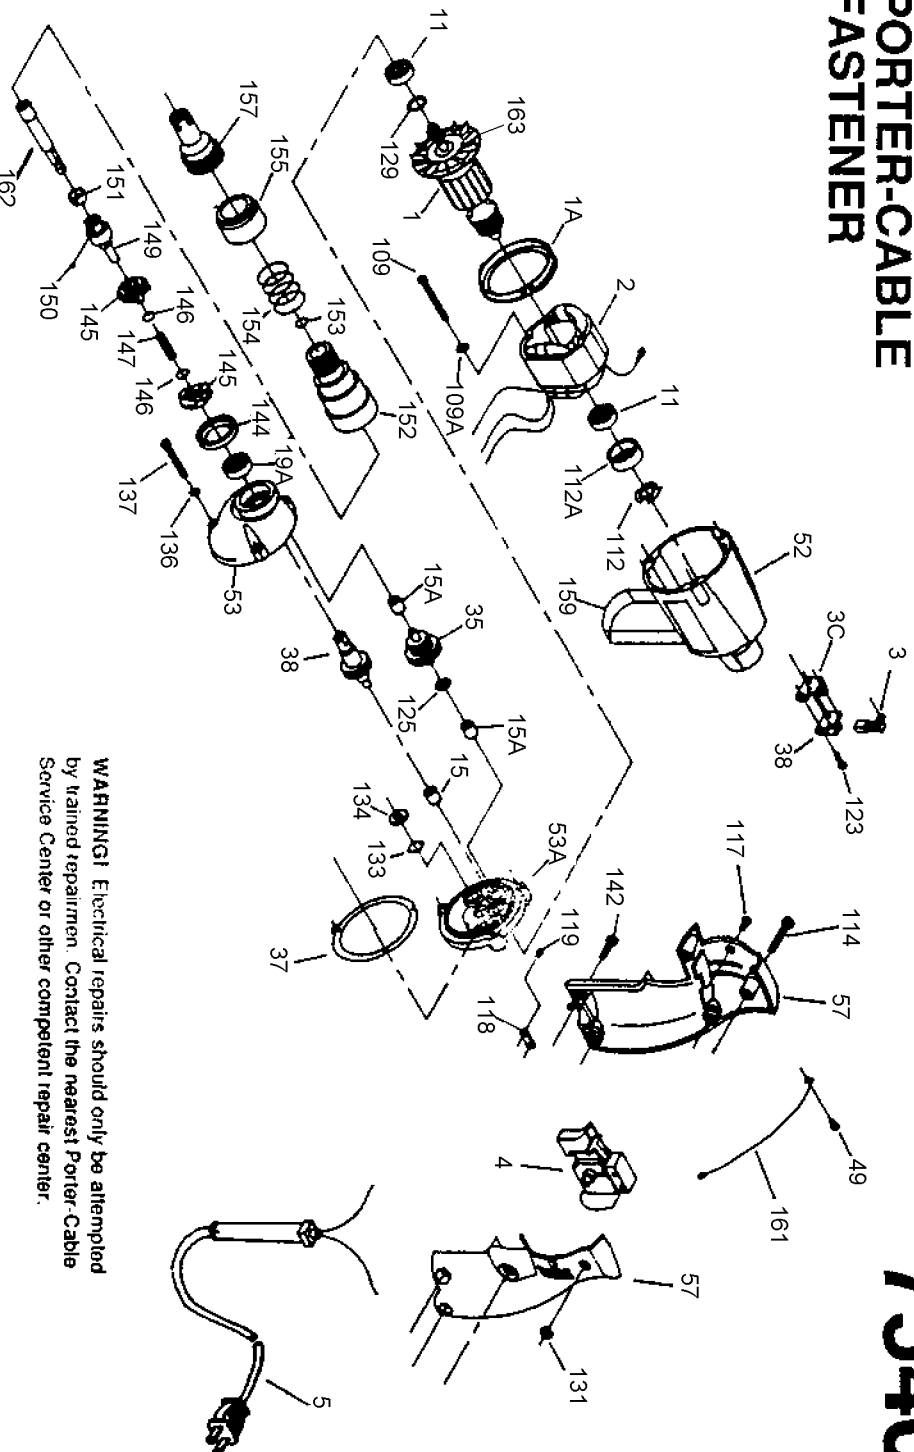

PORTER-CABLE FASTENER

7540

WARNING! Electrical repairs should only be attempted by trained repairmen. Contact the nearest Porter-Cable Service Center or other competent repair center.

Parts List for 7540 Type 2

COPYRIGHT© 2005. All Rights Reserved.

Parts list, pricing, and availability subject to change. Please visit www.dewaltservicenet.com for current parts information.

Parts List for 7540 Type 2

Item Number	Part Number	Description	Qty Required
118	861434	CORD CLAMP	1
119	859227	SCREW	1
123	864136	SCREW	1
125	848741	WASHER	1
129	847564	SNAP RING	1
131	828841	LOCKNUT	1
133	802851	O RING	1
134	852714	SLINGER	1
136	802648	WASHER	1
137	000000-00	No Longer Available	1
142	841644	SCREW	1
144	000000-00	No Longer Available	1
145	000000-00	No Longer Available	1
146	853644	RING	1
147	853731	SPRING	1
149	853446	SPINDLE	1
150	844318	BALL	1
151	854346	RETAINER	1
152	853705	HSGN	1
153	854080	RING	1
154	853730	SPRING	1
155	853481	ADJ COLLAR	1
155	853688	PIN	1
157	862937	NOSE	1
159	000000-00	No Longer Available	1
161	000000-00	No Longer Available	1
162	861801	BIT HOLDER	1

COPYRIGHT© 2005. All Rights Reserved.

Parts list, pricing, and availability subject to change. Please visit www.dewaltservicenet.com for current parts information.

Parts List for 7540 Type 2

Item Number	Part Number	Description	Qty Required
163	811531	FAN	1
800	801945	TUBE GREASE	1
800	874809	LUBRICANT-4LBS	1
800	801946	LUBE	1