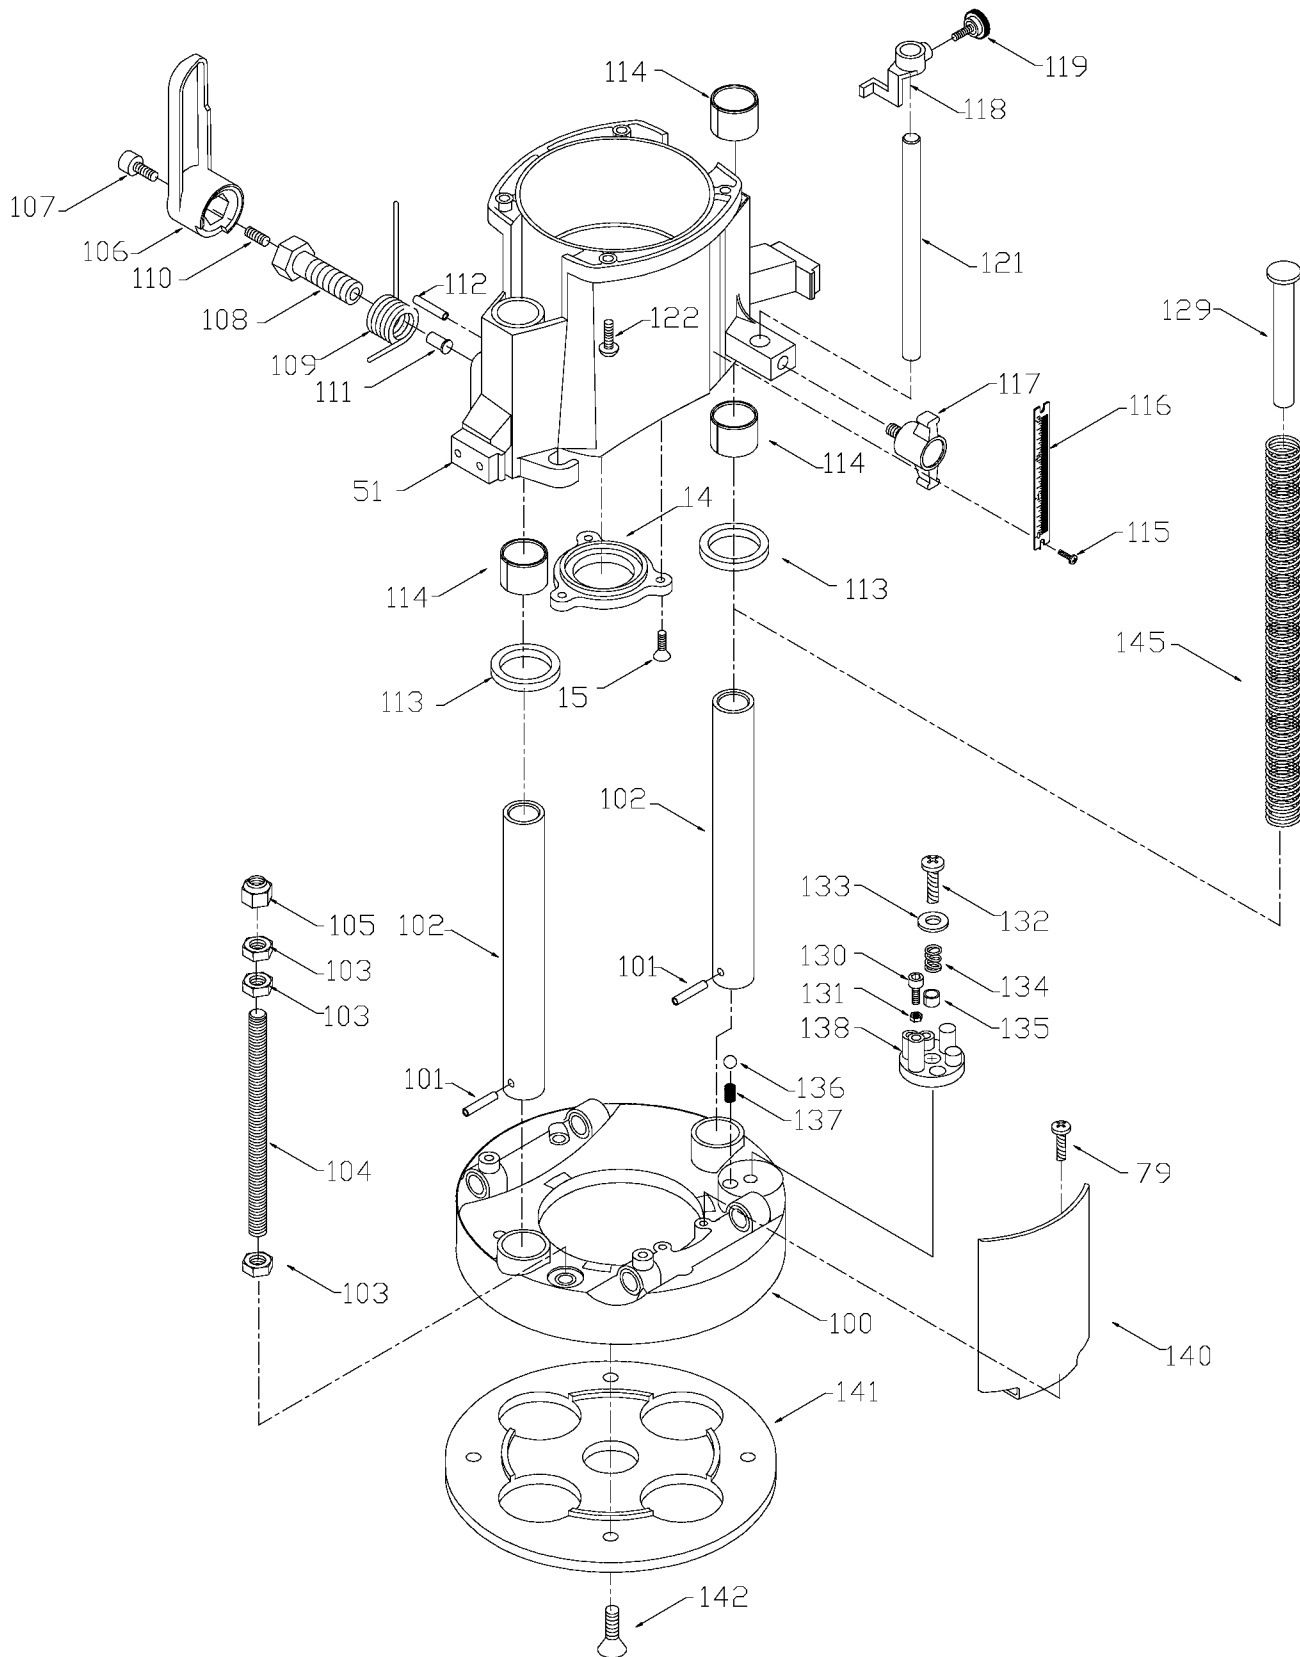

PORTER-CABLE

PLUNGE ROUTER

WARNING: Electrical repairs should only be attempted by trained repairmen. Contact the nearest Porter-Cable Service Center or other competent repair center.

7539

Parts List for 7539 Type 2

Item Number	Part Number	Description	Qty Required
1	874586	ARMATURE-220	1
1	873638	ARMATURE	1
1	875931	FAN	1
2	874587	FIELD-220	1
2	873637	FIELD	1
3	N031634	BRUSH	2
3	698844	BRUSH HOLDER	2
4	876774	SWITCH	1
5	825713	115V CORD	1
5	879758	CORD-EURO	1
6	698874	BRUSH INSULATOR	1
7	698872	SPRING	1
9	881098	SPEED CONTROL (220)	1
9	875087	SPEED CONTROL	1
9	877288	INSULATOR	1
10	852310	SCREW	10
11	330003-75	BEARING, BALL	1
11	146555-01	BEARING, BALL	1
12	874160	CONTROL LEVER	1
14	698811	BRG RETAINER	1
15	849819	SCREW	10
51	877480	MOTOR FRAME	1
52	A22557	HOUSING	1
52	884854	MOTOR HSG/BEARING	1
52	A15259	COVER	1
56	5140071-52	HANDLE MOUNT	2
57	885318	HANDLE SET R.H.	1