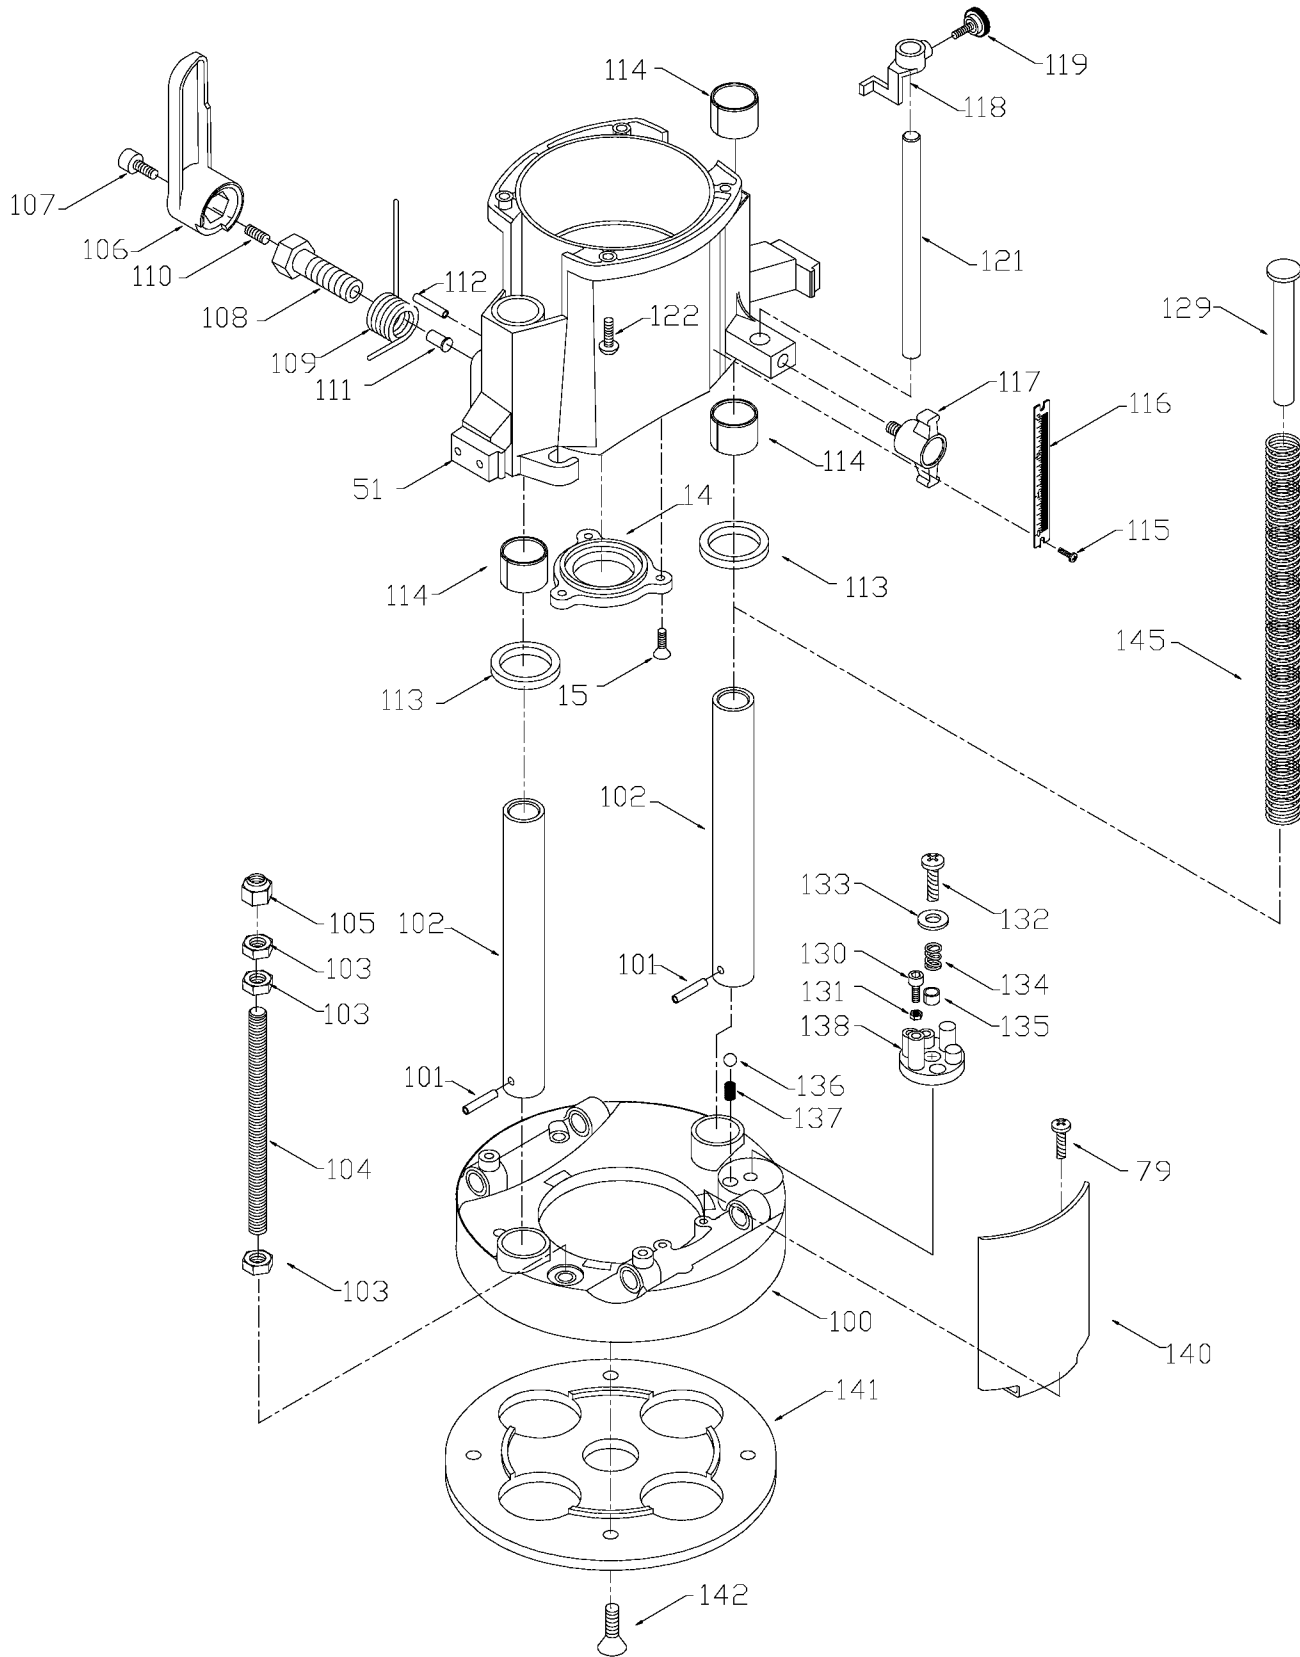

PORTER-CABLE

PLUNGE ROUTER

WARNING: Electrical repairs should only be attempted by trained repairmen. Contact the nearest Porter-Cable Service Center or other competent repair center.

7539