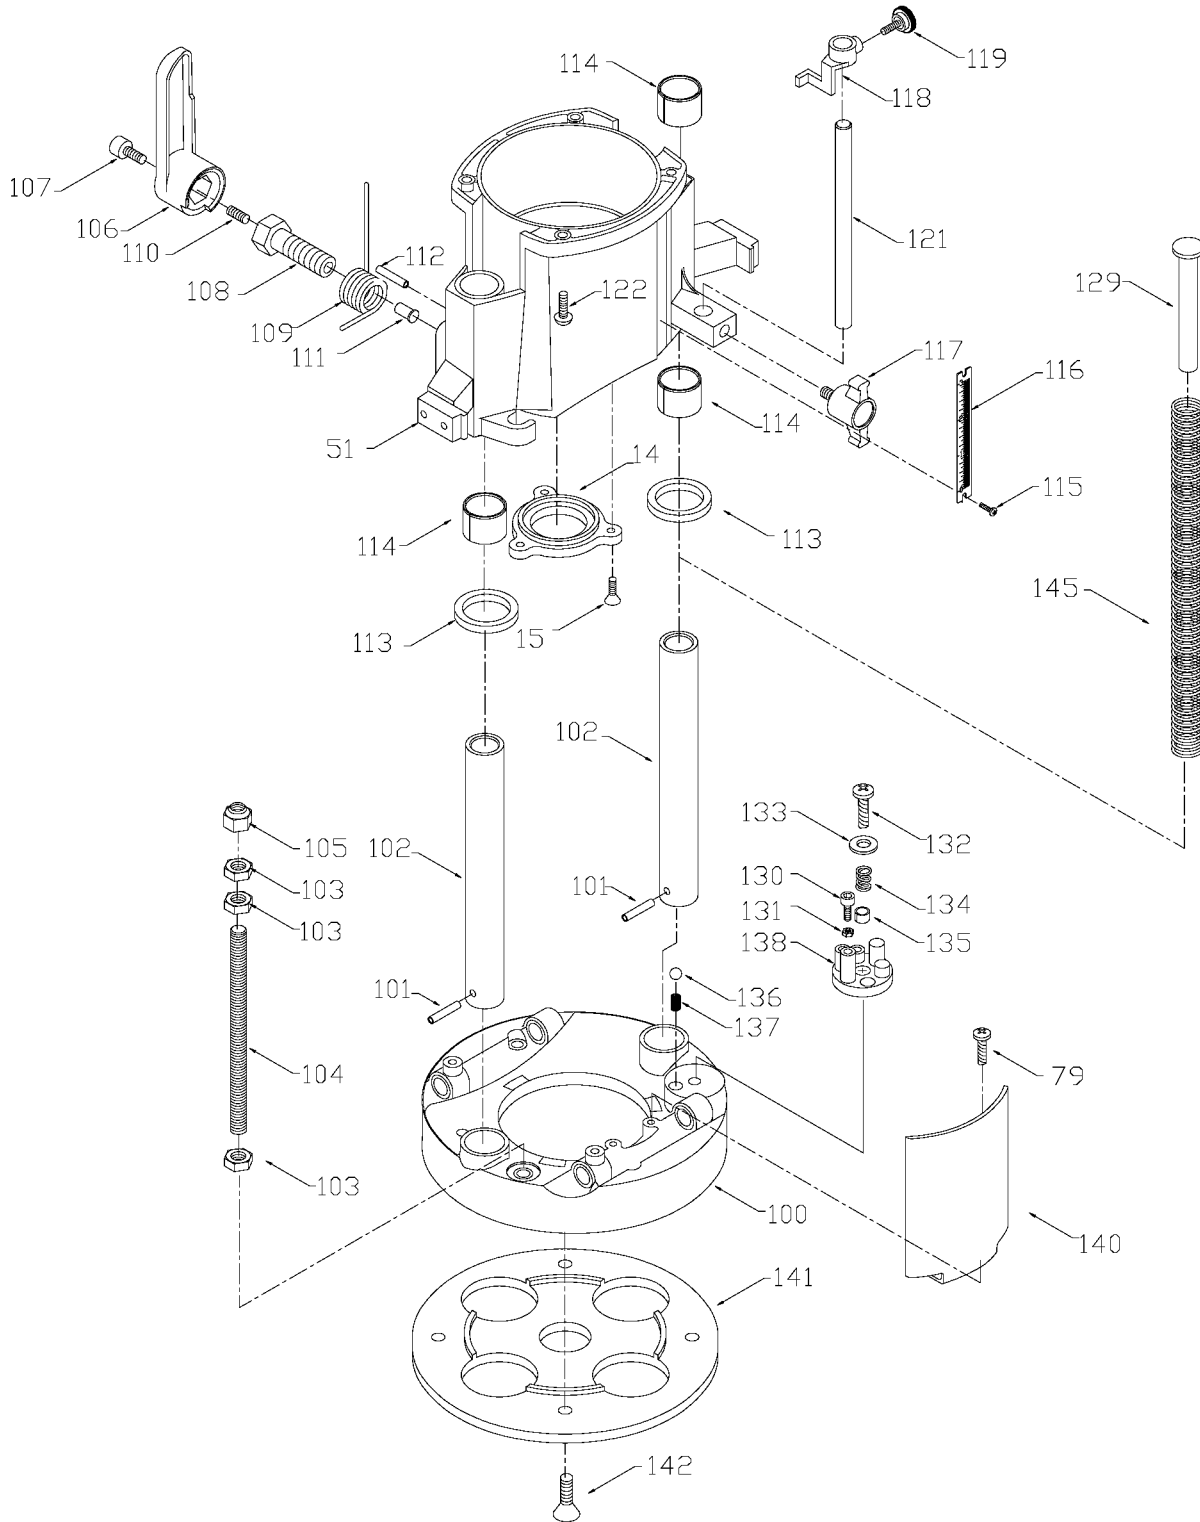

PORTER-CABLE

PLUNGE ROUTER

WARNING: Electrical repairs should only be attempted by trained repairmen. Contact the nearest Porter-Cable Service Center or other competent repair center.

7538

Parts List for 7538 Type 2

Item Number	Part Number	Description	Qty Required
1	875931	FAN	1
1	873638	ARMATURE	1
2	873637	FIELD	1
3	N031634	BRUSH	2
3	698844	BRUSH HOLDER	2
4	876774	SWITCH	1
5	825713	115V CORD	1
6	698874	BRUSH INSULATOR	2
7	698872	SPRING	2
8	882703	SCREW	10
9	5140102-22	SOFT START MODULE	1
10	852310	SCREW	10
11	146555-01	BEARING, BALL	1
11	330003-75	BEARING, BALL	1
12	A22811	SWITCH	1
14	698811	BRG RETAINER	1
15	849819	SCREW	10
51	877480	MOTOR FRAME	1
52	A22557	HOUSING	1
52	891036	COVER T3	1
56	5140071-52	HANDLE MOUNT	2
57	885318	HANDLE SET R.H.	1
57	698847	HANDLE SET-LH	1
78	879678	SCREW	10
79	850596	SCREW	10
80	872766	SPRING-STRAIN RELVR	1
81	859069	PLUG	1