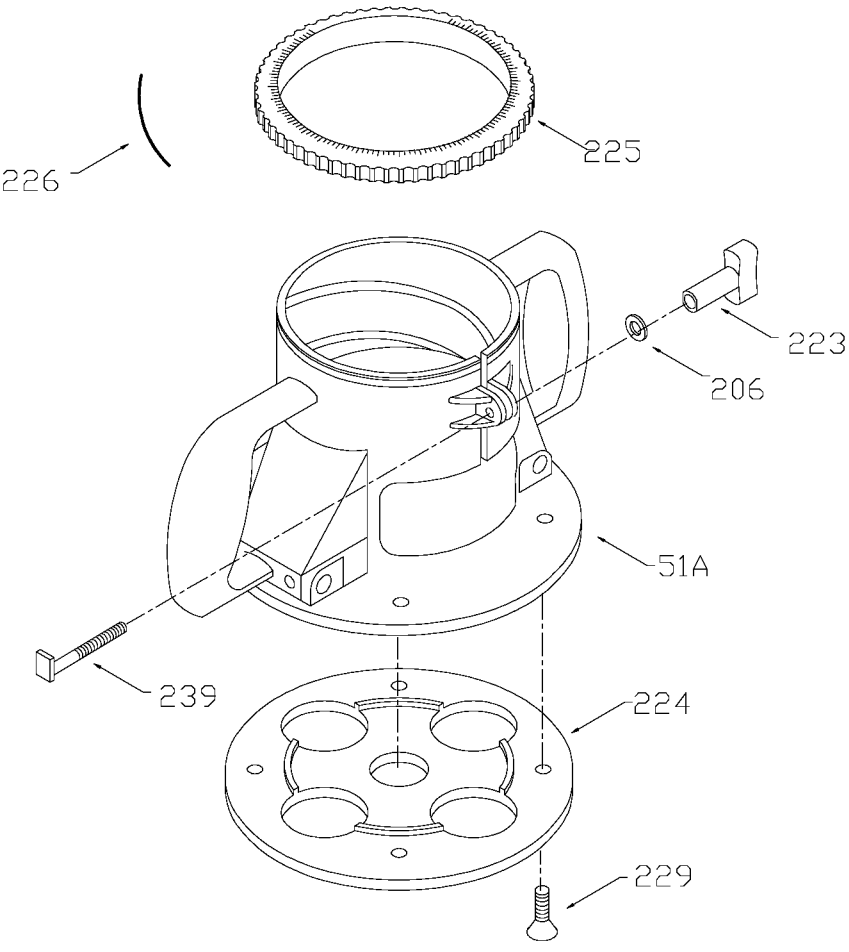

120V OR 220V
WIRING DIAGRAM

Parts List for J-7536 Type 1

Item Number	Part Number	Description	Qty Required
1	000000-00	No Longer Available	1
1	874474	ARMATURE	1
1	875931	FAN	1
2	000000-00	No Longer Available	1
2	000000-00	No Longer Available	1
3	N031634	BRUSH	2
3	698844	BRUSH HOLDER	2
4	873227	ROCKER SWITCH	1
4	873222	PLATE	1
4	876774	SWITCH	1
4	694010	SCREW	10
5	879884	CORD	1
5	698855	CORD	1
5	875691	CORDSET	1
5	683784	TERMINAL	2
5	330079-98	CORD/10FT/14-2SJ	1
6	698874	BRUSH INSULATOR	2
7	698872	SPRING	10
8	882703	SCREW	10
10	852310	SCREW	10
11	330003-75	BEARING, BALL	3
11	146555-01	BEARING, BALL	3
15	698811	BRG RETAINER	3
23	810716	RELIEVER	1
51	N404406	BASE ASSEMBLY	1
51	000000-00	No Longer Available	1
52	000000-00	No Longer Available	1

Parts List for J-7536 Type 1

Item Number	Part Number	Description	Qty Required
52	A23246	LOWER HOUSING ASSY	1
52	A22442	TOP CAP	1
57	876335	HANDLE SET	1
81	859069	PLUG	1
83	698807	CHUCK	1
83	5140103-66	COLLET ASSY.	1
83	42950	1/2 INCH COLLET ASSY	1
83	876671	COLLET 1/2 INCH	1
83	875893	COLLET NUT	1
83	823030	SNAP-RING	1
84	875050	KNOB	1
88	892778	SCREW	10
94	899411	SCREW	10
122	872520	SCREW	10
206	823374	WASHER	10
206	823374	WASHER	10
210	800980	PIN	4
217	853214	SCREW	10
219	874845	BUSHING KIT	1
219	874514	SCREW	10
220	872766	SPRING-STRAIN RELVR	1
221	A22709	OPEN-END WRENCH	1
221	A22709	OPEN-END WRENCH	1
222	689032	CONNECTOR	1
223	874582	CLAMP KNOB	1
224	695870	BASE-SUB	1
225	698867	DEPTH ADJUST RING	1

Parts List for J-7536 Type 1

Item Number	Part Number	Description	Qty Required
226	800941	SPRING	10
227	698826	RECEPTACLE	1
228	802425	WASHER	10
229	800539	SCREW	10
232	861434	CORD CLAMP	1
233	685526	SCREW	2
236	882703	SCREW	10
238	859384	SCREW	10
239	685526	SCREW	2
239	694126	SCREW	10
241	878262	SCREW	10
242	694681	COVER	1
243	882183	SCREW	10
243	698883	INSERT	2
245	000000-00	No Longer Available	1