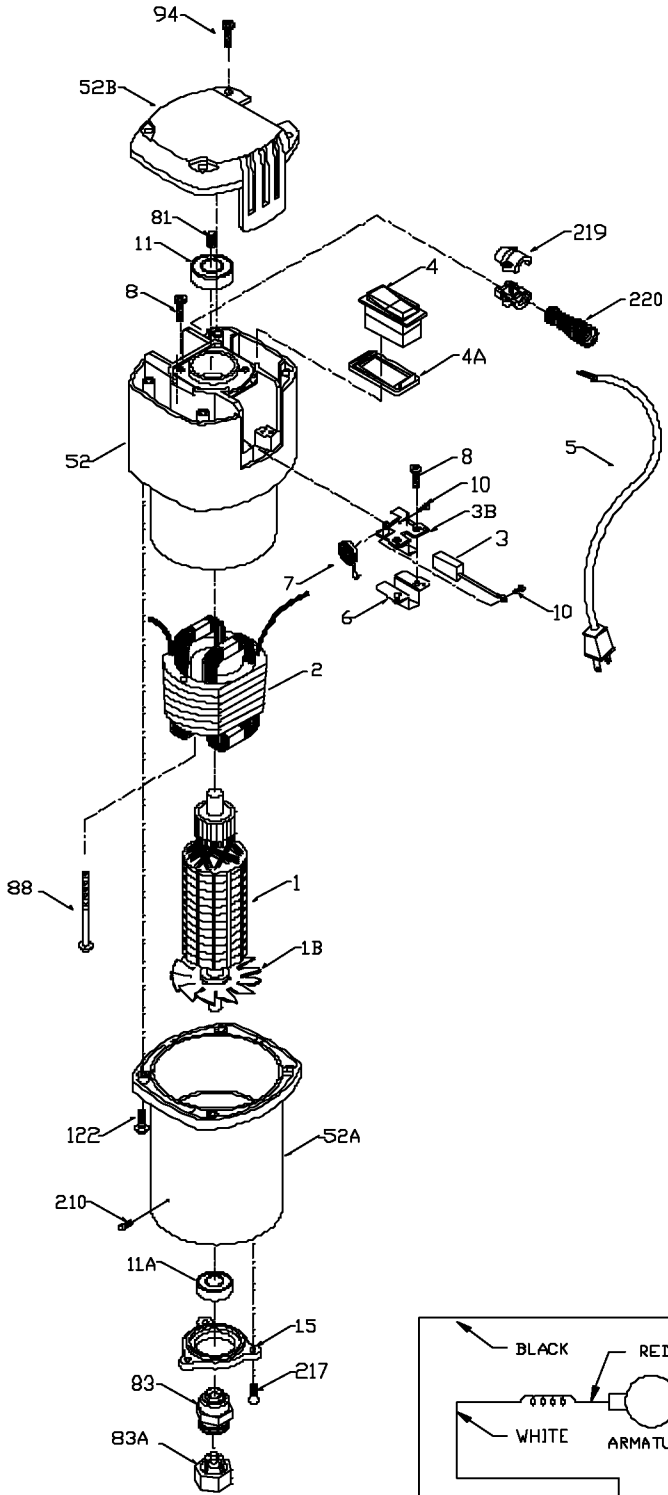

120V OR 220V
WIRING DIAGRAM

Parts List for J-7536 Type 1

Item Number	Part Number	Description	Qty Required
1	000000-00	No Longer Available	1
1	874474	ARMATURE	1
1	875931	FAN	1
2	000000-00	No Longer Available	1
2	000000-00	No Longer Available	1
3	N031634	BRUSH	2
3	698844	BRUSH HOLDER	2
4	873227	ROCKER SWITCH	1
4	873222	PLATE	1
4	876774	SWITCH	1
4	694010	SCREW	10
5	879884	CORD	1
5	698855	CORD	1
5	875691	CORDSET	1
5	683784	TERMINAL	2
5	330079-98	CORD/10FT/14-2SJ	1
6	698874	BRUSH INSULATOR	2
7	698872	SPRING	10
8	882703	SCREW	10
10	852310	SCREW	10
11	330003-75	BEARING, BALL	3
11	146555-01	BEARING, BALL	3
15	698811	BRG RETAINER	3
23	810716	RELIEVER	1
51	N404406	BASE ASSEMBLY	1
51	000000-00	No Longer Available	1
52	000000-00	No Longer Available	1

Parts List for J-7536 Type 1

Item Number	Part Number	Description	Qty Required
52	A23246	LOWER HOUSING ASSY	1
52	A22442	TOP CAP	1
57	876335	HANDLE SET	1
81	859069	PLUG	1
83	698807	CHUCK	1
83	5140103-66	COLLET ASSY.	1
83	42950	1/2 INCH COLLET ASSY	1
83	876671	COLLET 1/2 INCH	1
83	875893	COLLET NUT	1
83	823030	SNAP-RING	1
84	875050	KNOB	1
88	892778	SCREW	10
94	899411	SCREW	10
122	872520	SCREW	10
206	823374	WASHER	10
206	823374	WASHER	10
210	800980	PIN	4
217	853214	SCREW	10
219	874845	BUSHING KIT	1
219	874514	SCREW	10
220	872766	SPRING-STRAIN RELVR	1
221	A22709	OPEN-END WRENCH	1
221	A22709	OPEN-END WRENCH	1
222	689032	CONNECTOR	1
223	874582	CLAMP KNOB	1
224	695870	BASE-SUB	1
225	698867	DEPTH ADJUST RING	1

Parts List for J-7536 Type 1

Item Number	Part Number	Description	Qty Required
226	800941	SPRING	10
227	698826	RECEPTACLE	1
228	802425	WASHER	10
229	800539	SCREW	10
232	861434	CORD CLAMP	1
233	685526	SCREW	2
236	882703	SCREW	10
238	859384	SCREW	10
239	685526	SCREW	2
239	694126	SCREW	10
241	878262	SCREW	10
242	694681	COVER	1
243	882183	SCREW	10
243	698883	INSERT	2
245	000000-00	No Longer Available	1