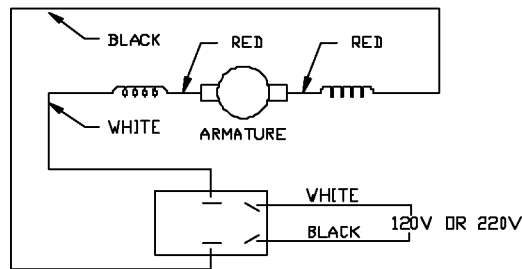

120V OR 220V
WIRING DIAGRAM

Parts List for J-7536 Type 1

Item Number	Part Number	Description	Qty Required
1	000000-00	No Longer Available	1
1	874474	ARMATURE	1
1	875931	FAN	1
2	000000-00	No Longer Available	1
2	000000-00	No Longer Available	1
3	N031634	BRUSH	2
3	698844	BRUSH HOLDER	2
4	873227	ROCKER SWITCH	1
4	873222	PLATE	1
4	876774	SWITCH	1
4	694010	SCREW	10
5	879884	CORD	1
5	698855	CORD	1
5	875691	CORDSET	1
5	683784	TERMINAL	2
5	330079-98	CORD/10FT/14-2SJ	1
6	698874	BRUSH INSULATOR	2
7	698872	SPRING	10
8	882703	SCREW	10
10	852310	SCREW	10
11	330003-75	BEARING, BALL	3
11	146555-01	BEARING, BALL	3
15	698811	BRG RETAINER	3
23	810716	RELIEVER	1
51	N404406	BASE ASSEMBLY	1
51	000000-00	No Longer Available	1
52	000000-00	No Longer Available	1

Parts List for J-7536 Type 1

Item Number	Part Number	Description	Qty Required
52	A23246	LOWER HOUSING ASSY	1
52	A22442	TOP CAP	1
57	876335	HANDLE SET	1
81	859069	PLUG	1
83	698807	CHUCK	1
83	5140103-66	COLLET ASSY.	1
83	42950	1/2 INCH COLLET ASSY	1
83	876671	COLLET 1/2 INCH	1
83	875893	COLLET NUT	1
83	823030	SNAP-RING	1
84	875050	KNOB	1
88	892778	SCREW	10
94	899411	SCREW	10
122	872520	SCREW	10
206	823374	WASHER	10
206	823374	WASHER	10
210	800980	PIN	4
217	853214	SCREW	10
219	874845	BUSHING KIT	1
219	874514	SCREW	10
220	872766	SPRING-STRAIN RELVR	1
221	A22709	OPEN-END WRENCH	1
221	A22709	OPEN-END WRENCH	1
222	689032	CONNECTOR	1
223	874582	CLAMP KNOB	1
224	695870	BASE-SUB	1
225	698867	DEPTH ADJUST RING	1