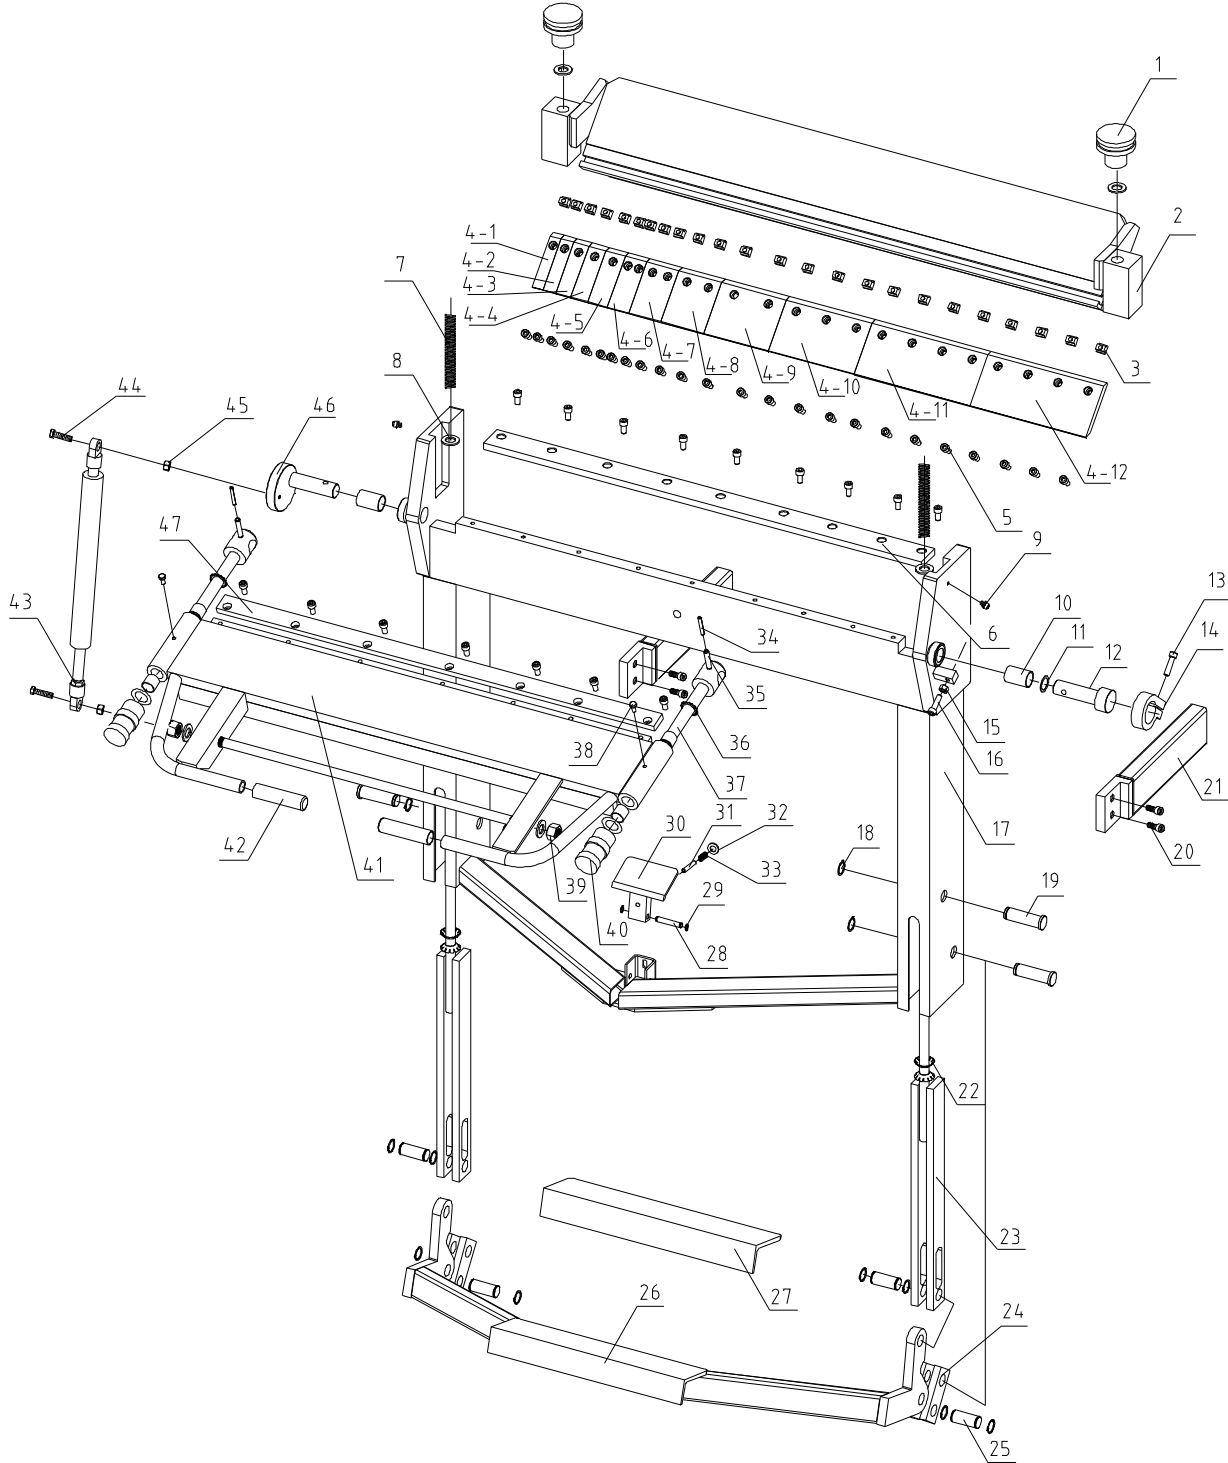

11.2.1 Box and Pan Brake (50" model) – Exploded View

11.2.2 Box and Pan Brake (50" model) – Parts List

Index No.	Part No.	Description	Size	Qty
1	H40-210	Adjusting Nut		2
2	H50-215	Clamping Leaf		1
3	H40-224	T-Nut		24
4-1	H40-201-1	Upper Finger	1"	1
4-2	H40-201-2	Upper Finger	1-1/8"	1
4-3	H40-201-3	Upper Finger	1-3/8"	1
4-4	H40-201-4	Upper Finger	1-1/2"	1
4-5	H40-201-5	Upper Finger	1-3/4"	1
4-6	H40-201-6	Upper Finger	2"	1
4-7	H40-201-7	Upper Finger	3"	1
4-8	H40-201-8	Upper Finger	4"	1
4-9	H40-201-9	Upper Finger	6"	1
4-10	H40-201-10	Upper Finger	7-3/4"	1
4-11	H50-201-11	Upper Finger	10"	1
4-12	H40-201-11	Upper Finger	10-5/8"	1
5	TS-1505021	Socket Head Cap Screw	M10x20	40
6	H50-202	Clamping Block		1
7	H50-223	Adjusting Nut Spring		2
8	TS-155011	Flat Washer	20mm	6
9	BPF1240-9	Grease Fitting	M8x1	2
10	H40-227	Bushing		2
11	H40-226	Flat Washer		2
12	H40-209	Bending Leaf Pin		1
13	TS-1505051	Socket Head Cap Screw	M10x35	1
14	H40-204	Stop Collar		1
15	TS-1540071	Hex Nut	M10	1
16	TS-1505061	Socket Head Cap Screw	M10x40	1
17	H50-1020-04	Leg		1
18	BPF1240-18	Ext. Retaining Ring	25mm	13
19	H40-208	Leg Pin		3
20	TS-1505041	Socket Head Cap Screw	M10x30	4
21	H40-217-3	Extension Bracket		2
22	BPF1240-22	Disc Spring	Ø40xø20x1mm	4
23	H40-205	Rod		2
24	H40-206	Foot Pedal Lever		4
25	H40-207	Lever Pin		4
26	H50-216	Foot Pedal		1
27	H40-402	Tread Plate Rubber		1
28	H40-211	Roll Pin		1
29	BPF1240-29	Ext. Retaining Ring	10mm	2
30	H40-213	Foot Pedal Lock		1
31	BPF1240-31	Spring Pin	8x50mm	1
32	TS-1550061	Flat Washer	8mm	1
33	H40-212	Pedal Lock Spring		1
34	BPF1240-34	Spring Pin	6x50mm	2
35	BPF1240-35	Spring Pin	10x50mm	2
36	BPF1240-36	O-Ring	25x3.55mm	2
37	H40-222	Setback Knob		2
38	TS-1490021	Hex Cap Screw	M8x16	2
39	TS-1540061	Hex Nut	M8	2
40	H40-221	Setback Knob		2
41	H50-218	Bending Leaf		1
42	H40-401	Operating Handle		2
43	H50-1020-05	Air Spring	1800N	1
44	TS-2211451	Hex Cap Screw	M12x45	2
45	TS-1540081	Hex Nut	M12	2
46	H40-1020-00	Crank		1
47	H50-219	Bending Leaf Blade		1
48	BPF1240-WL	Warning Label		1
49	JETLOGO-1	JET Logo Plate		1
50	BPF1450-ID	I. D. Plate		1