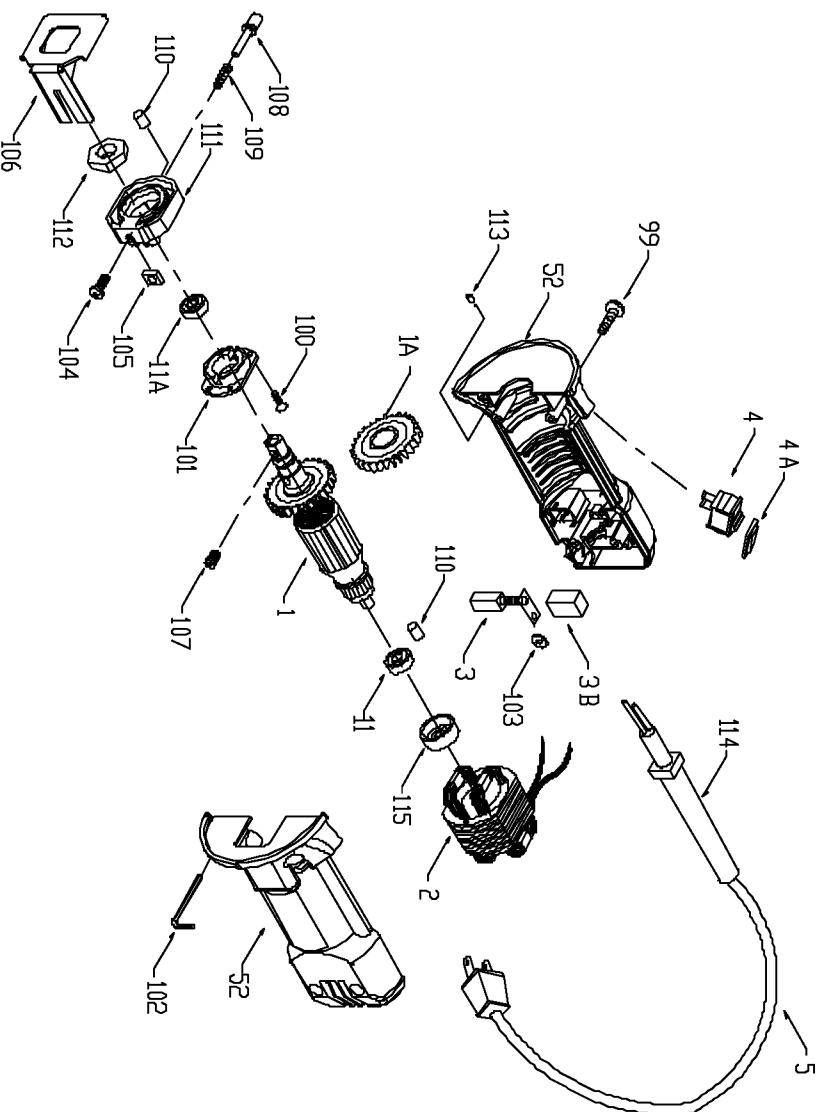

# PORTER-CABLE CUTOUT TOOL

**WARNING:** Electrical repairs should only be attempted by trained repairmen. Contact the nearest Porter-Cable Service Center or other competent repair center.

## Parts List for 7499 Type 1

Item Number	Part Number	Description	Qty Required
1	882903	ARMATURE	1
1	882218	FAN	1
2	882902	FIELD	1
3	884942	BRUSH	2
3	852874	BRUSH-HOLDER	2
4	887453	SWITCH	1
4	887452	DUST SHIELD	1
5	882237	CORDSET	1
11	855284	BEARING	1
11	874538SV	BALL BEARING	1
52	884187	HOUSING PKG	1
99	879678	SCREW	10
100	882474	SCREW	10
101	874537	GUIDE RETAINER	1
102	698110	ALLEN WRENCH T2	1
103	904256	FOAM WASHER	1
104	882473	SCREW	10
105	841983	NUT	1
106	882216	DEPTH GUIDE	1
107	872761	SET-SCREW	1
108	698708	SPINDLE LOCK	1
109	698709	SPRING	1
110	810425	PLUG	1
111	882215	BEARING PLATE	1
112	877659	JAM-NUT	1
113	878053	RUBBER PLUG	1
114	810716	RELIEVER	1