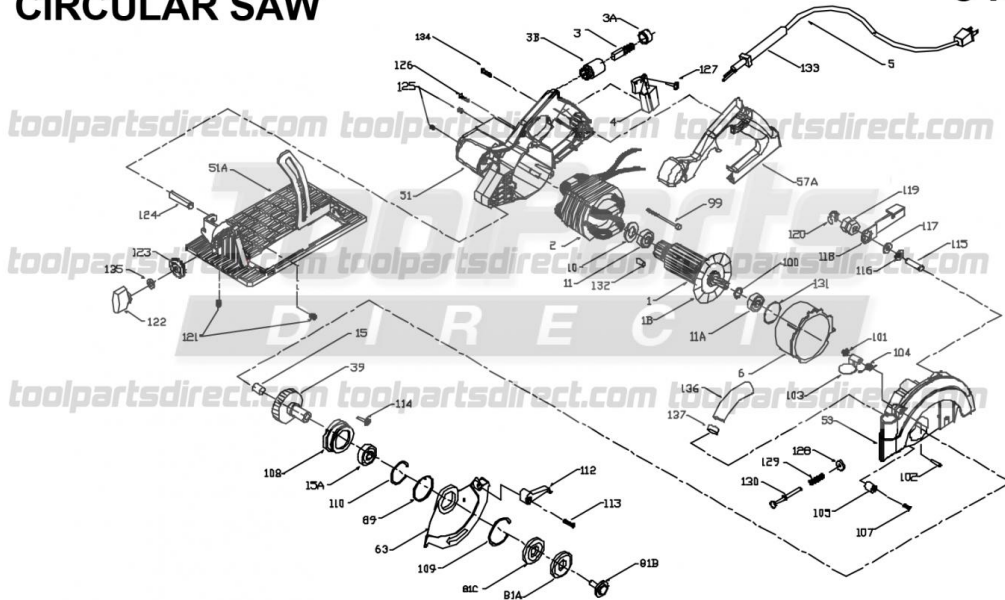

Porter-Cable Circular Saw

Part #: 743

PORTER-CABLE

CIRCULAR SAW

WARNING: Electrical repairs should only be attempted by trained repairmen. Contact the nearest Porter-Cable Service Center or other competent repair center.

743
843

7820 L St., Omaha, NE 68127

Toll-Free: 888.358.0332

Fax: 402.408.2352

Email: sales@toolbarn.com

Web: www.toolbarn.com

Porter-Cable Circular Saw

Part #: 743

Ref	Model	Product Name	Qty
1B	879535	FAN	0
1	881869	ARMATURE	0
2	881870	FIELD	0
3	878266	BRUSH	0
3B	876058	BRUSH HOLDER	0
3A	876059	BRUSH CAP	0
4	384127-01	SCREW (Replaces: 876958)	0
4	879013	SWITCH***OBSOLETE NO REPLACEMENT***	0
5	330079-98	CORD/10'/14-2SJ (Replaces: 875692)	0
6	879511	BAFFLE	0
10	683981	SPRNG WASHER *** Obsolete, No Replacement ***	0
11	886333SV	BALL BEARING (Replaces: 879009)	0
11A	879010	BEARING	0
15	879012	BEARING *** Obsolete, No Replacement ***	0
15A	865119SV	BEARING (Replaces: 855214)	0
39	881872	GEAR & SHAFT	0
51	879510	MOTOR HOUSING *** Obsolete, No Replacement ***	0
51A	879539	BASE ASSEMBLY *** Obsolete, No Replacement ***	0
53	900532	HOUSING (Replaces: 879541)	0
57A	879527	HANDLE COVER	0
63	656293-00	*** Obsolete, no replacement *** (Replaces: 879530)	0
81B	879523	*** Obsolete, no replacement ***	0
81C	880253	INNER BLADE FLANGE	0
81A	876031	BLADE FLANGE	0
89	A03692	SPRING (Replaces: 879522)	0