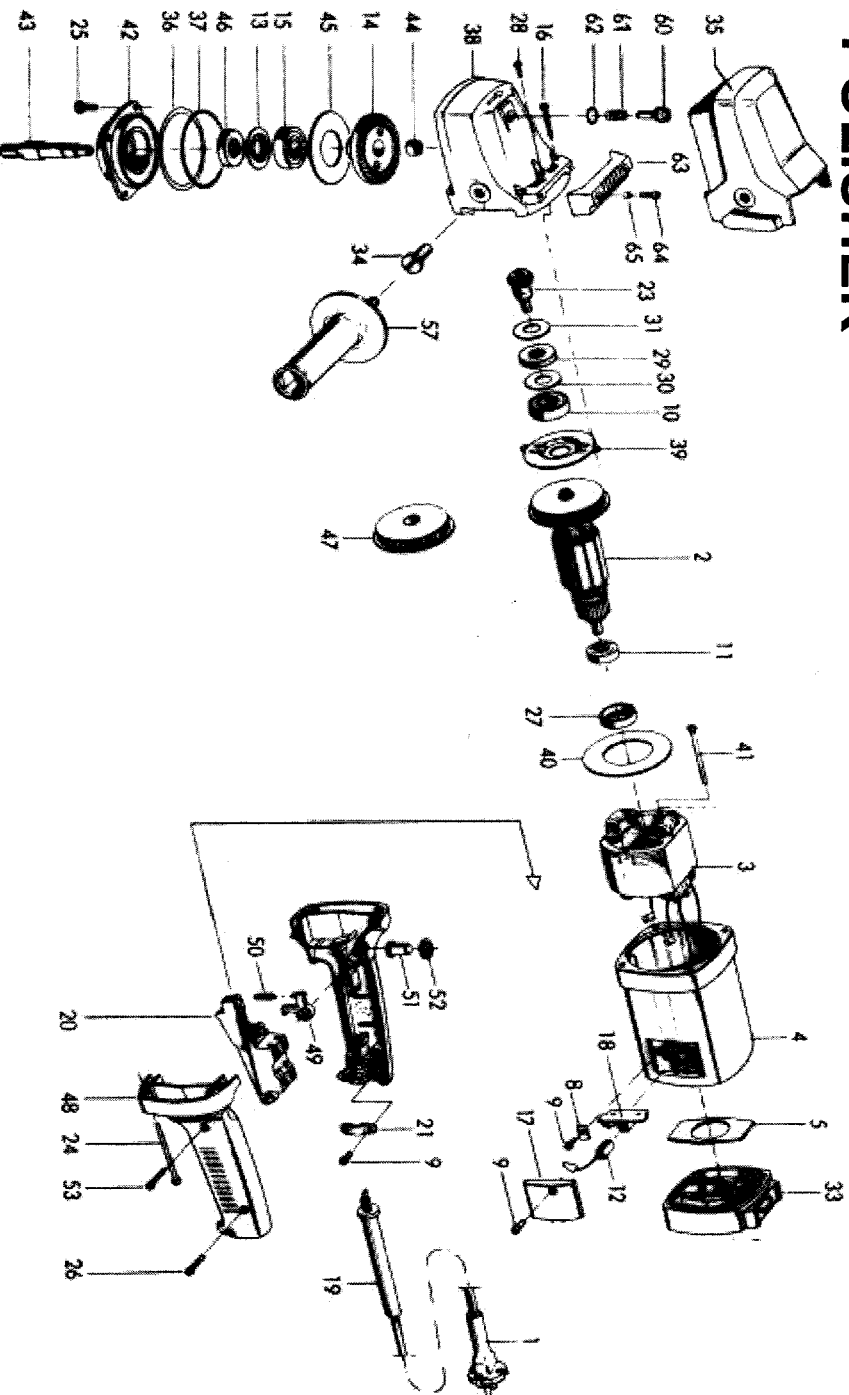

PORTER-CABLE POLISHER

WARNING: Electrical repairs should only be attempted by trained repairmen. Contact the nearest Porter-Cable Service Center or other competent repair center

7420

Parts List for 7420 Type 2

Item Number	Part Number	Description	Qty Required
1	876731	CORD	1
2	211125	ARMATURE	1
3	261254	FIELD	1
4	205826	MOTOR HOUSING	1
5	206903	SEAL	1
8	194816	RETAINING CLIP	2
9	206245	SCREW	2
9	195715	SCREW	2
10	254442	BEARING	1
11	254443	BEARING	1
12	211710	BRUSH	2
13	102830	SEAL	1
14	320730	REPAIR KIT	1
15	214892	BEARING	1
16	205990	SCREW	4
17	205834	BRUSH COVER	2
18	205931	BRUSH HOLDER	2
19	103519	STRAIN RELIEVER	1
20	190012	BUFFER SWITCH	1
21	259982	CLAMP	1
21	116815	CORD CLAMP	1
23	320730	REPAIR KIT	1
24	209783	SCREW	4
25	105872	SCREW	4
26	203858	SCREW	4
27	257354	BEARING MOUNT	1
28	258573	SCREW	10

Parts List for 7420 Type 2

Item Number	Part Number	Description	Qty Required
29	256157	SEAL	1
33	213438	CONTROL MODULE	1
33	206784	COVER	1
33	201596	SCREW	4
34	211796	SCREW	10
35	259094	GEAR HOUSING COVER	1
36	176524	SPACER	1
36	176532	SHIM	1
37	176559	SEAL	1
38	259666	GEAR HOUSING	1
39	253460	BEARING RETAINER	1
40	176648	BAFFLE	1
41	196169	SCREW	10
42	176788	GEAR HSG COVER	1
43	213276	SPINDLE SHAFT	1
44	199141	BUSHING	1
45	176826	WASHER	1
46	176834	SEAL	1
47	207144	FAN	1
48	259100	HANDLE SET	1
49	189979	SWITCH LOCK	1
50	190004	LOCK SPRING	1
51	189987	PUSH BUTTON	1
52	189995	FELT RING	1
53	195693	SCREW	4
57	253433	AUX HANDLE	1
60	250329	LOCK BUTTON	1

Parts List for 7420 Type 2

Item Number	Part Number	Description	Qty Required
61	250589	SPRING	1
62	250266	SEAL	1
63	250694	TOOL REST	1
64	110140	SCREW	10
65	250708	SPACER	1
800	255691	GREASE	1
856	229733	BUSHING	1
856	825571	SPACER	1
856	889194	NUT	1
856	889195	BACKUP PAD	1