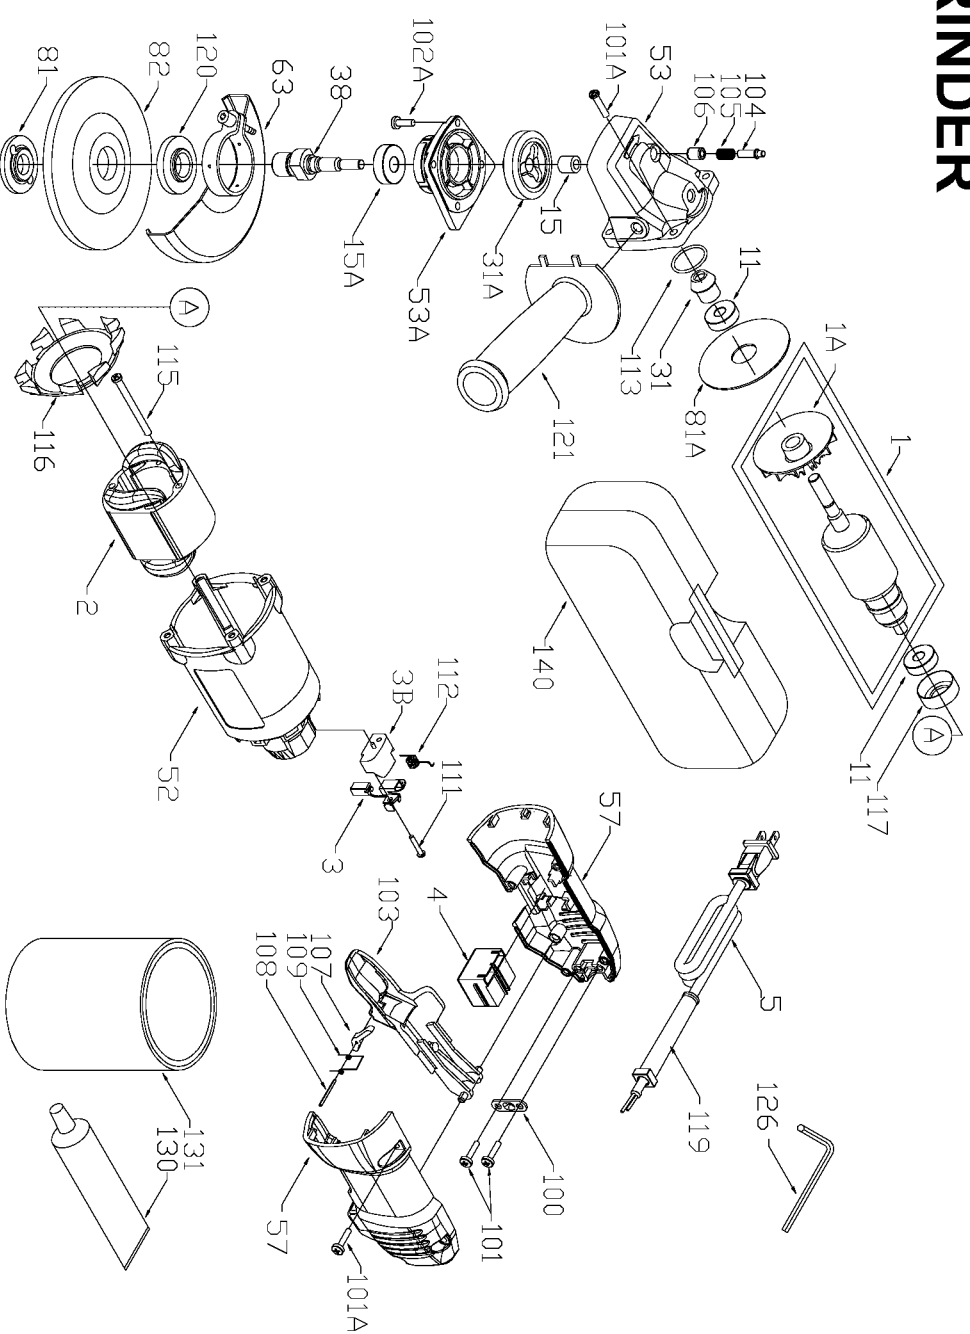

# PORTER-CABLE 4 1/2" RIGHT ANGLE GRINDER

**WARNING:** Electrical repairs should only be attempted by trained repairmen. Contact the nearest Porter-Cable Service Center or other competent repair center.

## 7416

## Parts List for 7416 Type 1

Item Number	Part Number	Description	Qty Required
1	913187	ARMATURE	1
1	884248	ARMATURE FAN	1
2	000000-00	No Longer Available	1
3	884257	BRUSH HLDR/BRUSH ASY	2
3	690740	BRUSH HOLDER BASE	2
4	899787	SWITCH	1
5	330072-97	CORD/10 FT/18-2	1
11	855216	BEARING	2
15	000000-00	No Longer Available	1
15	883096	BEARING	1
31	888241	PINION	1
31	000000-00	No Longer Available	1
38	000000-00	No Longer Available	1
52	911242	MOTOR HOUSING	1
53	910484	GEAR HOUSING	1
53	910486	GEAR HOUSING	1
57	908626	HANDLE SET	1
63	000000-00	No Longer Available	1
63	884261	GUARD (115MM)	1
81	884263	RETAINING NUT	1
81	886154	BRG RETAINER	1
82	884244	DISK(ABRASIVE)	1
100	861434	CORD CLAMP	1
101	882185	SCREW MACHINE STEEL	10
101	900826	SCREW	10
102	878262	SCREW	10
103	884242	SWITCH ACTUATOR	1

## Parts List for 7416 Type 1

Item Number	Part Number	Description	Qty Required
104	892913	SPINDLE LOCK SHAFT	1
105	884259	SPRING	1
106	892914	CUP RETAINER	1
107	884265	LEVER	1
108	884266	PIN	1
109	884267	SPRING	1
111	879298	SCREW	10
112	868775	BRUSH SPRING	2
113	697029	O-RING	1
115	891012	SCREW	10
116	883145	BAFFLE	1
117	694432	BEARING MOUNT	1
119	810716	RELIEVER	1
120	887029	INNER FLANGE	1
121	000000-00	No Longer Available	1
126	884298	HEX WRENCH (4MM)	1
130	875914	TUBE GREASE	1
131	875667	LUBRICANT-4LBS	1
140	000000-00	No Longer Available	1