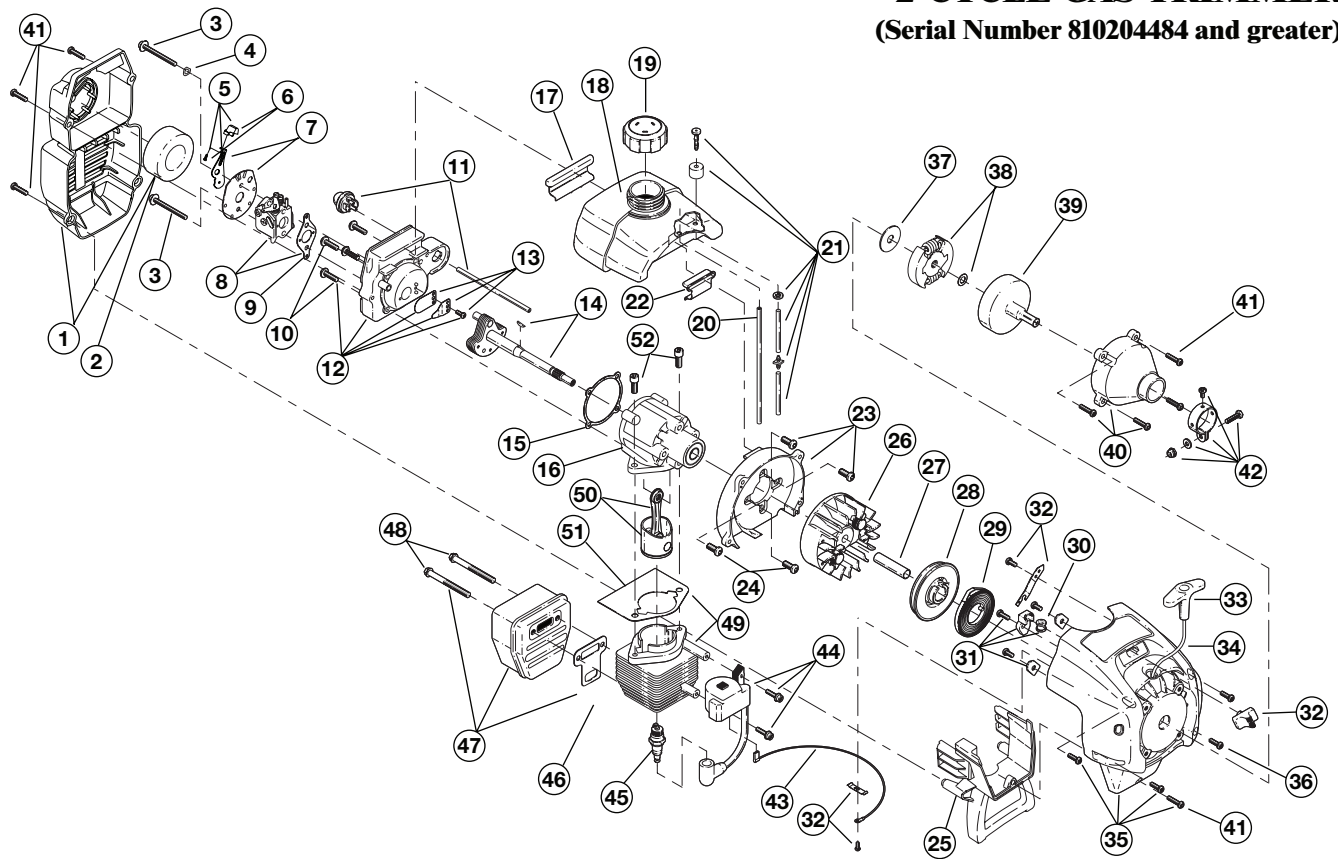

ENGINE PARTS - MODEL 740r

2-CYCLE GAS TRIMMER

(Serial Number 810204484 and greater)

Item	Part No.	Description	Item	Part No.	Description
1	182059	Air Cleaner/Muffler Cover Assembly (includes 2 & 41)	34	613103	Rope
2	180350	Air Cleaner Filter	35	181443	Starter Housing Assembly (includes 28-34 & 43)
3	180351	Carburetor Mounting Screw Assembly	36	181862	Housing Screw
4	180352	Wavey Washer	37	181074	Clutch Washer
5	182061	Choke Lever Assembly (includes 6)	38	181445	Clutch Rotor Assembly
6	182070	Choke Knob and Screw	39	153592	Clutch Drum Assembly
7	182060	Choke Lever and Plate (includes 5)	40	180098	Clutch Cover Assembly
8	182062	Carburetor Assembly W/Limiter Caps (includes 9 & 21)	41	181345	Cover Screw
9	610675	Carburetor Gasket	42	153597	Upper Clamp Assembly
10	181860	Carb Mount Screw	43	180036	Wire Lead
11	181558	Primer and Hose Assembly	44	181937	Module Assembly
12	182063	Carb Mount Assembly (includes 10)	45	610311	Spark Plug
13	684451	Reed Assembly	46	182065	Exhaust Gasket
14	181498	Power Shaft Assembly	47	182066	Muffler Assembly (includes 48)
15	612115	Carburetor Mount Gasket	48	147575	Muffler Mounting Bolt Assembly
16	180026	Crank Case Service Assembly (includes 10, 14 & 24)	49	181622	Cylinder Assembly (includes 52)
17	612134	Rear Mounting Pad	50	684449	Piston and Rod Assembly
18	181438	Fuel Tank Assembly (includes 19-21)	51	610674	Cylinder Gasket
19	181559	Fuel Cap Assembly	52	181870	Cylinder Bolt
20	181168	Fuel Return Line	*	180011	Engine Gasket Kit
21	682039	Fuel Line Assembly	*	180602	O.E.M. Carburetor Repair Kit (Walbro)
22	145308	Front Mounting Pad	*	180090	O.E.M. Carburetor Repair Kit (Zama)
23	153520	Shroud Assembly	*	181873	Gasket Diaphragm Repair Kit (Walbro)
24	181861	Shroud Screw	*	180091	Gasket Diaphragm Repair Kit (Zama)
25	182064	Shroud Extension and Stand	*	180530	Piston Ring
26	180929	Flywheel Assembly	*	181623	Short Block Assembly (includes 10, 14, 16, 24, 45, 49-52)
27	181065	Spacer	*	610676	Flywheel Key
28	181597	Recoil Pulley Assembly	*	181501	Starter Housing Screw Set
29	613102	Recoil Spring	*	610309	Crankcase Seal
30	611061	Rope Guide	*	181599	Clutch Springs (Qty. 2)
31	181441	Pulley Retainer Assembly	*		Items Not Shown
32	181442	Switch Assembly (includes 43)			
33	181079	Pull Handle