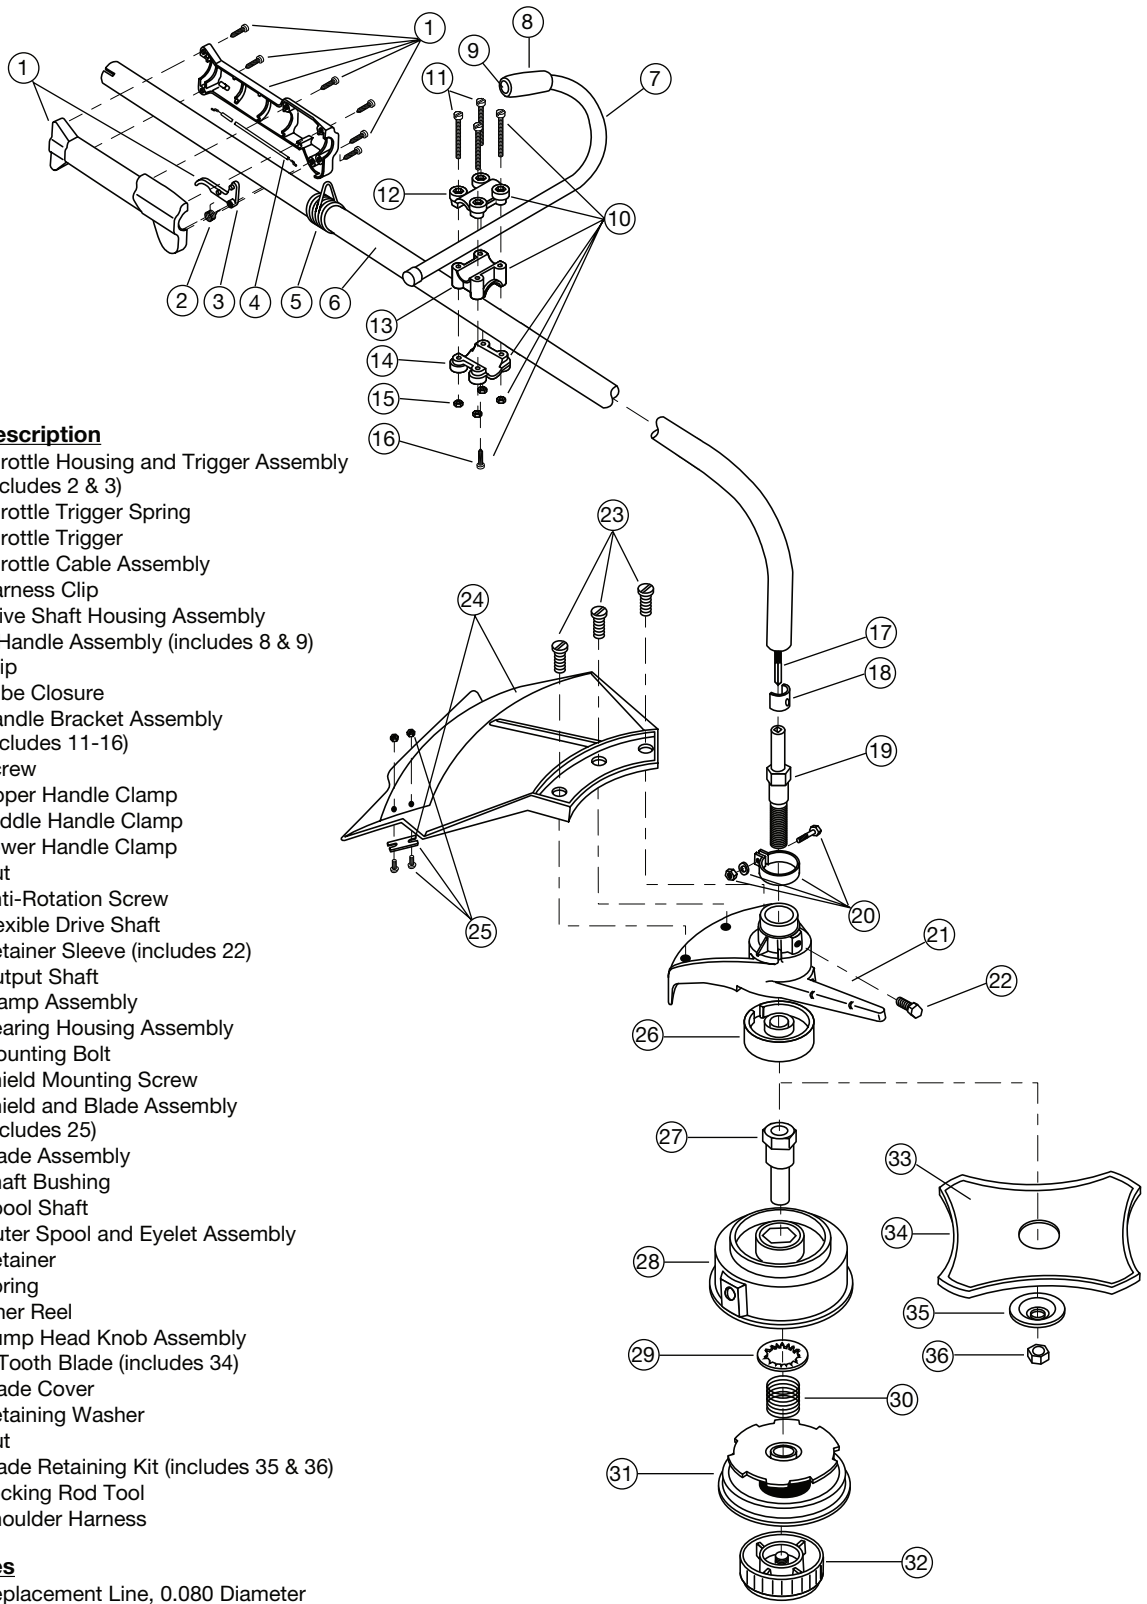

BOOM AND TRIMMER PARTS - MODEL 740r

2-CYCLE GAS TRIMMER

(Serial Number 810204484 and greater)

Item	Part No.	Description
1	182079	Throttle Housing and Trigger Assembly (includes 2 & 3)
2	610314	Throttle Trigger Spring
3	181556	Throttle Trigger
4	182068	Throttle Cable Assembly
5	610327	Harness Clip
6	180723	Drive Shaft Housing Assembly
7	180286	J-Handle Assembly (includes 8 & 9)
8	612831	Grip
9	612021	Tube Closure
10	683295	Handle Bracket Assembly (includes 11-16)
11	181811	Screw
12	181812	Upper Handle Clamp
13	181813	Middle Handle Clamp
14	181814	Lower Handle Clamp
15	181815	Nut
16	145569	Anti-Rotation Screw
17	682064	Flexible Drive Shaft
18	181578	Retainer Sleeve (includes 22)
19	180724	Output Shaft
20	153597	Clamp Assembly
21	153598	Bearing Housing Assembly
22	180288	Mounting Bolt
23	683304	Shield Mounting Screw
24	683299	Shield and Blade Assembly (includes 25)
25	682061	Blade Assembly
26	147006	Shaft Bushing
27	145896	Spool Shaft
28	153599	Outer Spool and Eyelet Assembly
29	612026	Retainer
30	610317	Spring
31	610318	Inner Reel
32	153066	Bump Head Knob Assembly
33	145873	4-Tooth Blade (includes 34)
34	613231	Blade Cover
35	612023	Retaining Washer
36	145895	Nut
*	180015	Blade Retaining Kit (includes 35 & 36)
*	613226	Locking Rod Tool
*	682075	Shoulder Harness