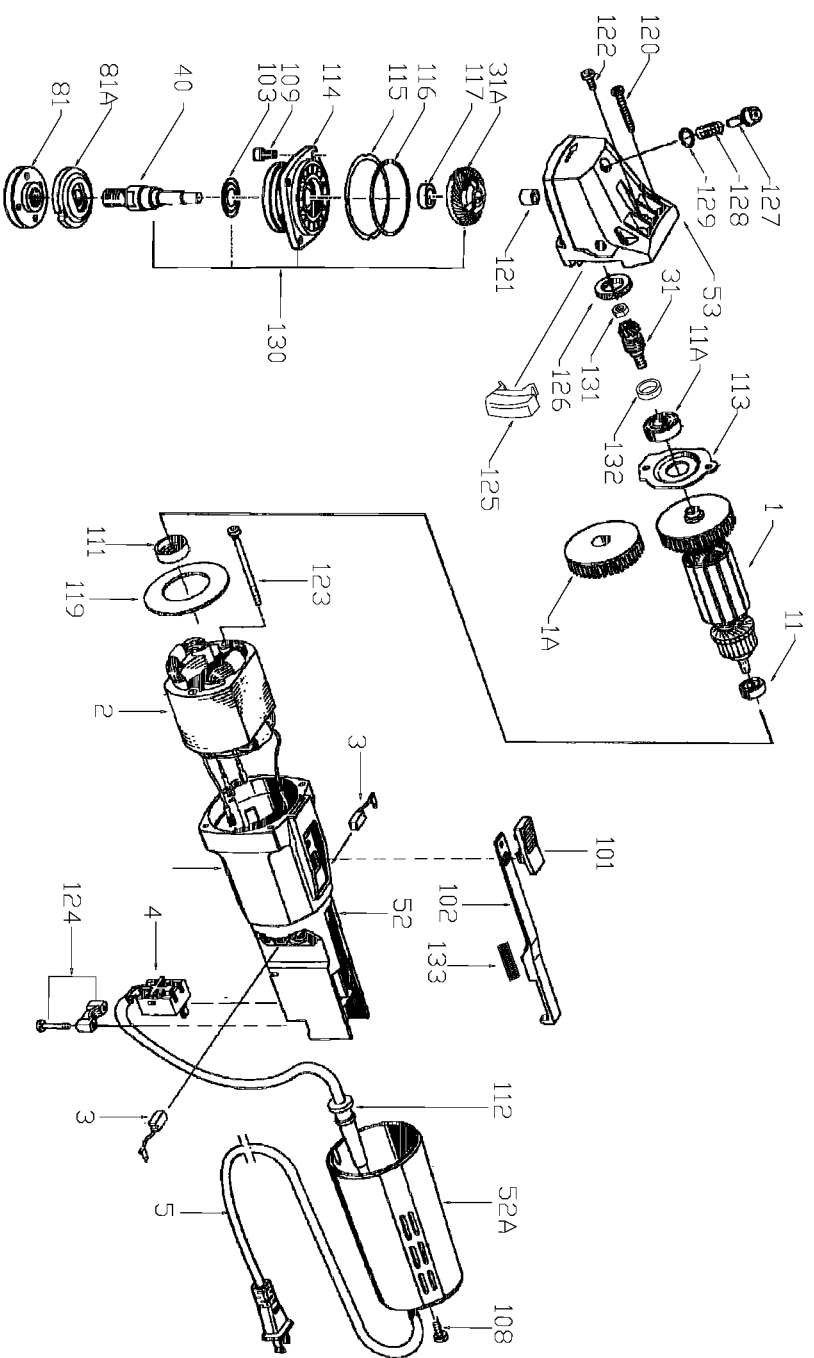

PORTER-CABLE RIGHT ANGLE GRINDER

WARNING: Electrical repairs should only be attempted by trained repairmen. Contact the nearest Porter-Cable Service Center or other competent repair center.

7408

Parts List for 7408 Type 2

Item Number	Part Number	Description	Qty Required
1	288756	ARMATURE ASSY	1
1	901088	FAN	1
2	293075	FIELD ASSY	1
3	264571	BRUSH	2
4	195782	SWITCH	1
5	A10193	CORDSET	1
11	254443	BEARING	3
11	254442	BEARING	3
31	283088	PINION	1
31	283096	GEAR	1
40	265306	GEAR SHAFT	1
52	203068	MTR HSG W/BRSR HOLDR	1
52	000000-00	No Longer Available	1
53	283126	GEAR HOUSING	1
81	132330	CLAMPING NUT	1
81	132322	CLAMPING FLANGE	1
101	200506	SWITCH BUTTON	1
102	195812	CONTROL ROD	1
103	268011	SEALING RING	1
108	195715	SCREW	10
109	257782	SCREW	10
111	257354	BEARING MOUNT	3
112	215848	STRAIN RELIEF	1
113	257750	COVER	1
114	263451	GEAR CAP	1
115	257571	SPACER	10
116	159204	SEAL	1

Parts List for 7408 Type 2

Item Number	Part Number	Description	Qty Required
117	285137	SPACER	10
119	299332	BAFFLE	1
120	195693	SCREW	10
121	159271	BEARING	3
122	258573	SCREW	10
123	196169	SCREW	10
124	215074	CORD CLAMP	1
125	258856	AIR GUIDE	1
126	256157	SEAL	1
127	283150	LOCK BUTTON	1
128	250589	SPRING	10
129	250266	SEAL	1
130	288721	GEAR ASSY	1
131	284289	NUT	10
132	285242	BUSHING	10
133	195820	SPRING	10
134	219266	HANDLE	1
135	100110	PIN SPANNER	1
136	000000-00	No Longer Available	1
138	115460	WRENCH HEX OTHER	1
139	233943	WRENCH HOLDER	1
800	255691	GREASE	1
856	000000-00	No Longer Available	1
856	000000-00	No Longer Available	1