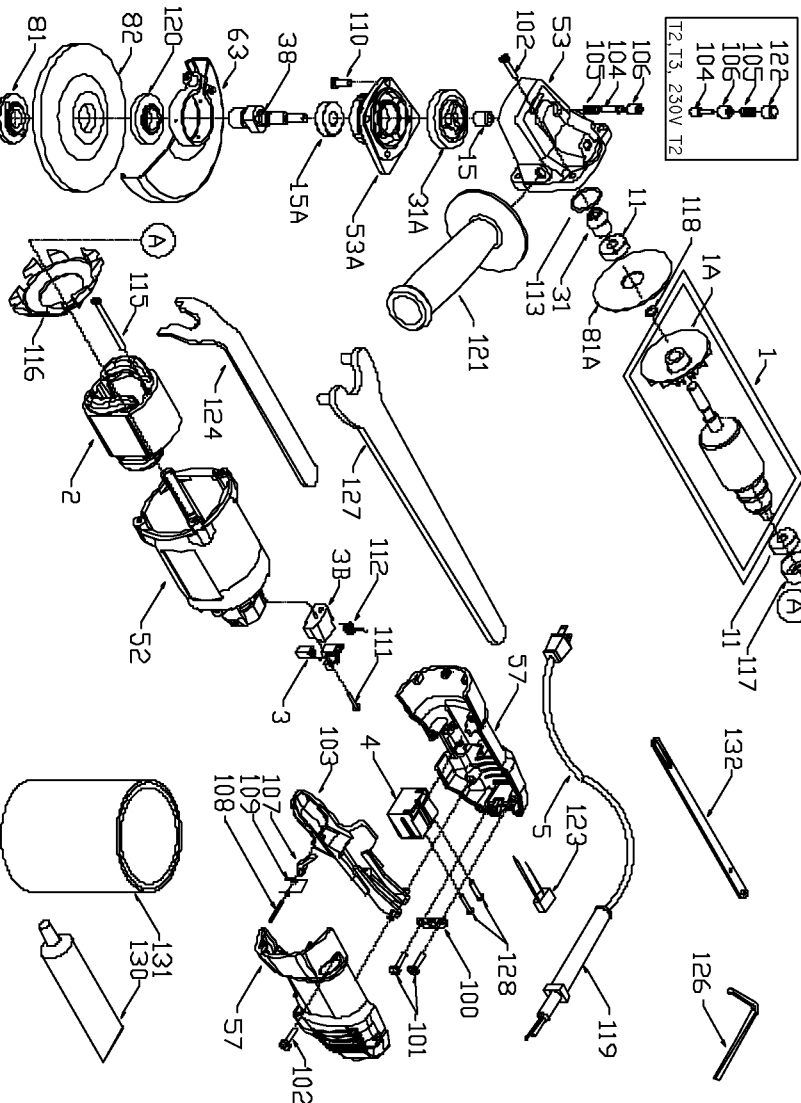

PORTER-CABLE RIGHT ANGLE GRINDER

WARNING: Electrical repairs should only be attempted by trained repairmen. Contact the nearest Porter-Cable Service Center or other competent repair center.

7406

1. 122 9
   - 105 9
   - 106 9
   - 104 9
   - 104 9
2. T2, T3, 230V T2

Parts List for 7406 Type 1

Item Number	Part Number	Description	Qty Required
1	885547	ARMATURE (230V)	1
1	885334	ARMATURE	1
1	884248	ARMATURE FAN	1
2	885549	FIELD (230V)	1
2	885335	FIELD	1
3	886297	BRUSH HLDR/BRUSH ASY	2
3	884257	BRUSH HLDR/BRUSH ASY	2
3	690740	BRUSH HOLDER BASE	2
4	884241	SWITCH	1
5	149144	CORD	1
5	330072-97	CORD/10 FT/18-2	1
11	330003-85	BEARING	3
15	841767	BEARING	3
15	330003-17	BEARING,BALL	3
31	D882740	BEVEL PINION	1
31	882742	GEAR	1
38	000000-00	No Longer Available	1
38	000000-00	No Longer Available	1
52	883144	MOTOR HSG	1
53	892911	GEAR HOUSING	1
53	892911	GEAR HOUSING	1
53	884250	GEAR HSG COVER	1
57	884279	HANDLE	1
63	000000-00	No Longer Available	1
63	000000-00	No Longer Available	1
81	100080	RETAINER NUT	10
81	884263	RETAINING NUT	10