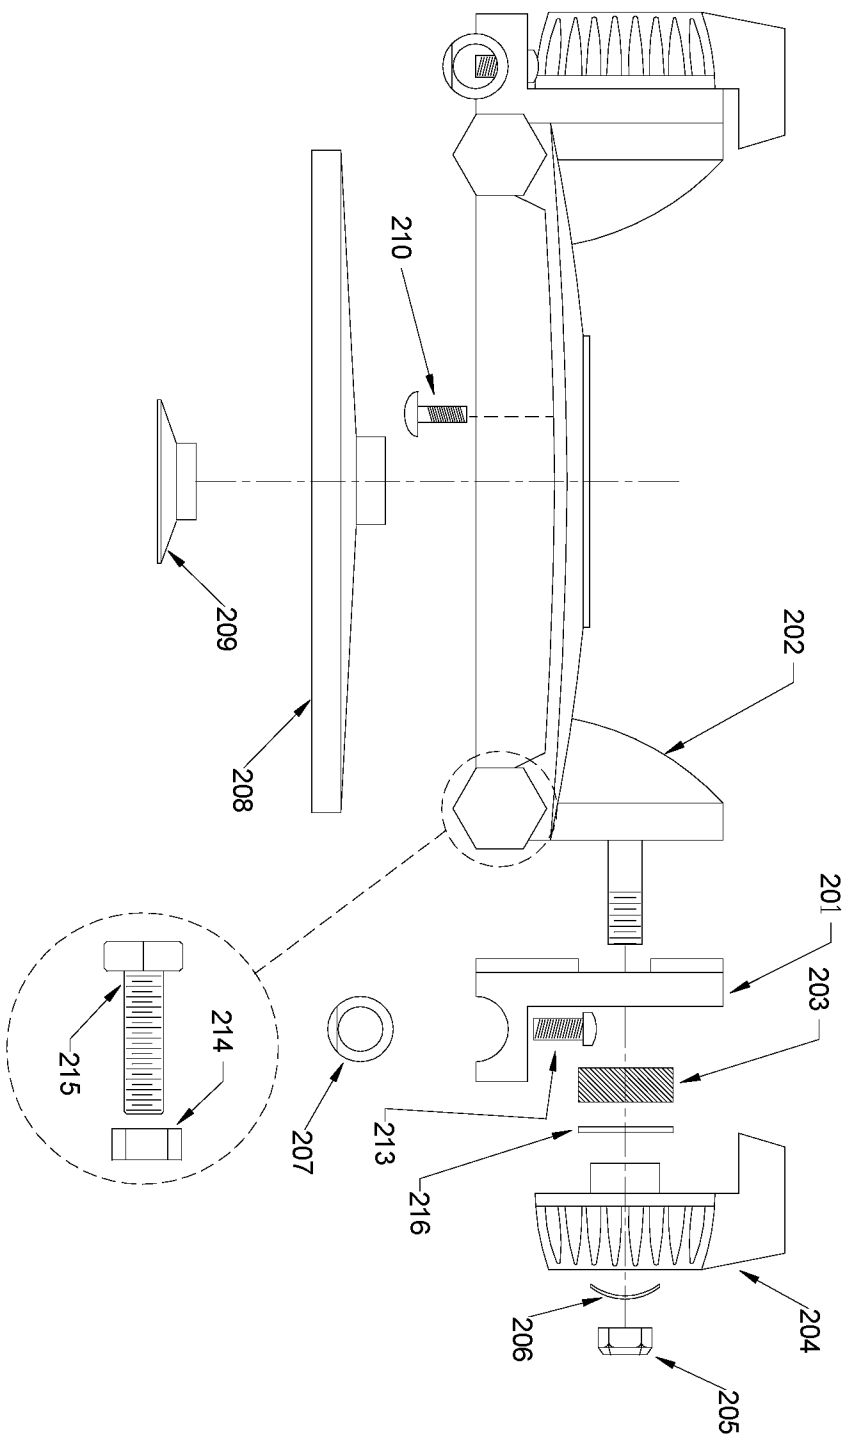

PORTER-CABLE PAINT REMOVER ATTACHMENT

5041

Parts List for 7403 Type 1

Item Number	Part Number	Description	Qty Required
1	878904	FAN	1
1	878904	FAN	1
1	875124	ARMATURE	1
1	879730	ARMATURE	1
2	000000-00	No Longer Available	1
2	875122	FIELD	1
3	874289	BRUSH & RETAINER ASY	2
3	865323	BRUSH HOLDER	2
4	5140066-97	SWITCH	1
4	690673	WIRE TIE	1
4	000000-00	No Longer Available	1
4	682063	CONNECTOR VS	1
4	695077	MOUNTING BRKET TRIAC	1
4	874816	SWITCH//SCR ASSY	1
5	A10193	CORDSET	1
5	876246	CORD	1
11	855284	BEARING	1
11	330003-64	BALL BEARING	1
15	855284	BEARING	1
15	838028SV	BEARING	1
31	874324	JACKSHAFT	1
50	A22952	SPEC PLATE	1
52	874228	MOTOR HOUSING	1
52	A21905	TOP CAP	1
53	874229	GEAR HOUSING	1
53	874253	GEAR HOUSING COVER	1
57	688333	HANDLE ASSY	1

Parts List for 7403 Type 1

Item Number	Part Number	Description	Qty Required
100	864721	SCREW	10
101	882703	SCREW	1
102	865321	BRUSH INSULATOR	1
103	862641	NUT	10
105	862640	SCREW	10
106	882185	SCREW MACHINE STEEL	10
107	901266	STRAIN RELIEVER	1
108	694432	BEARING MOUNT	1
109	684179	RETAINING RING	1
110	875082	BEARING RETAINER	1
112	904035	SCREW-BUTTON HD	10
113	802207	SCREW	10
114	046934-00	RING	1
115	802223	WASHER	10
118	698709	SPRING	1
119	698708	SPINDLE LOCK	1
120	874628	LOCK RETAINER	1
121	892672	SCREW KIT SS/A	1
121	892672	SCREW KIT SS/A	1
122	874955	HEX SPACER	1
123	874236	COLLAR	1
124	892672	SCREW KIT SS/A	1
125	862155	NUT	1
126	875042	AUX HANDLE	1
127	882704	SCREW	10
128	892767	WASHER	2
201	823521	SLIDE RAIL HOLD	1

Parts List for 7403 Type 1

Item Number	Part Number	Description	Qty Required
202	683209	BASE & STUD	1
203	803417	BLOCK	1
204	823522	KNOB	1
205	802315	NUT	1
206	800887	WASHER	1
207	823531	SIDE RAIL	1
208	18018	304 SPONGE PAD	1
209	688608	NUT	1
210	802944	SCREW	1
213	802764	SCREW	1
214	802418	NUT	1
215	823193	SCREW	1
216	684931	WASHER	1
800	875914	TUBE GREASE	1
800	875667	LUBRICANT-4LBS	1
856	000000-00	No Longer Available	1
856	886041	SPANNER WRENCH	1
856	843076	WRENCH HEX 9/64X23/8	1