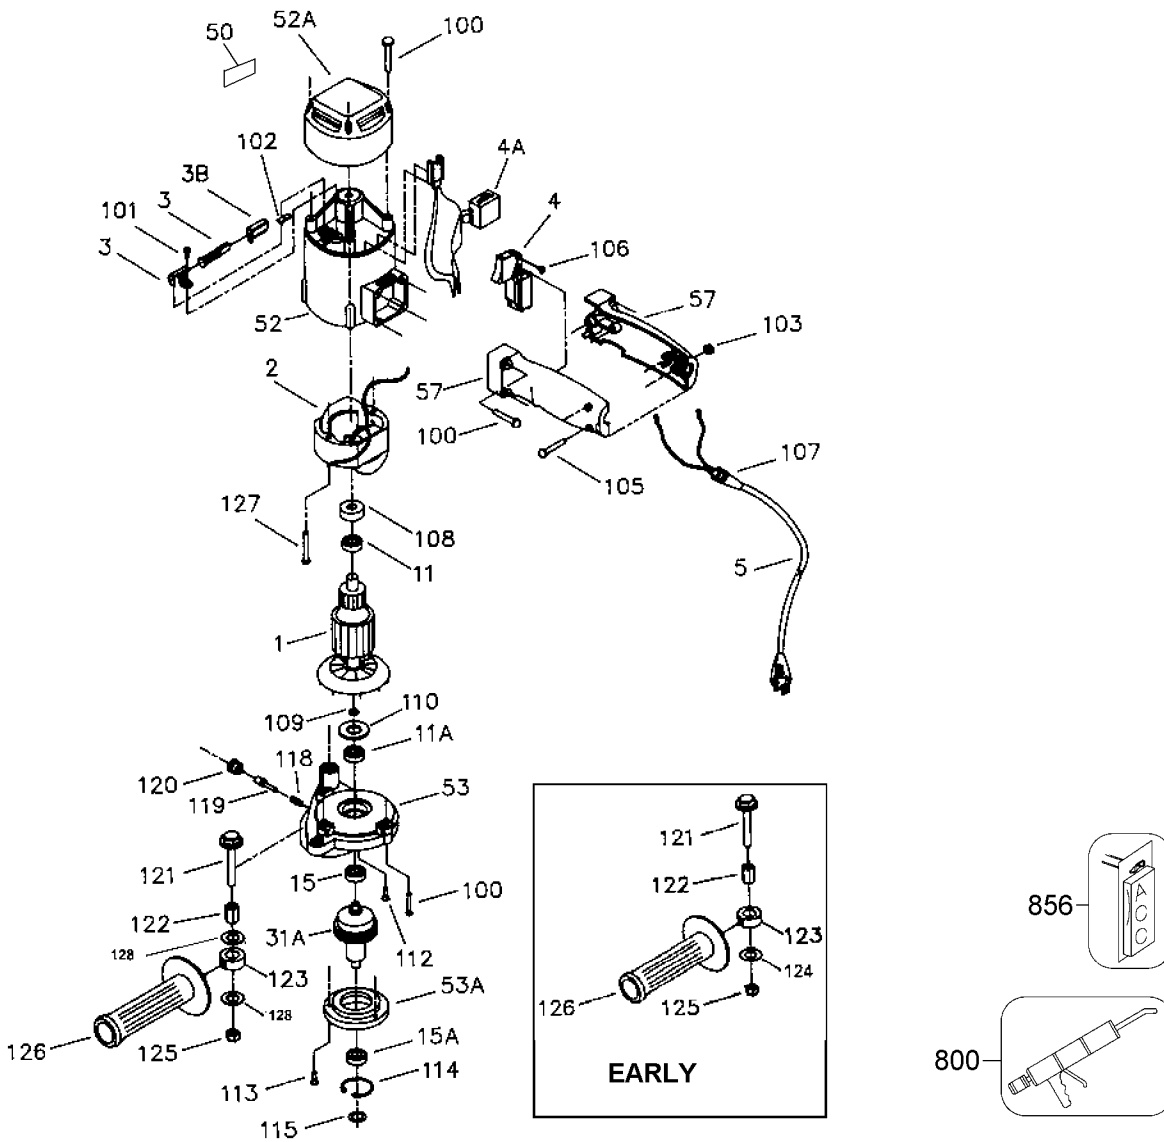

# PORTER-CABLE

## Parts List for 7402 Type 1

Item Number	Part Number	Description	Qty Required
1	878904SV	FAN	1
1	878904SV	FAN	1
1	879730	ARMATURE	1
1	875124	ARMATURE	1
2	000000-00	No Longer Available	1
2	875122	FIELD	1
3	874289	BRUSH & RETAINER ASY	2
3	865323	BRUSH HOLDER	2
4	5140066-97	SWITCH	1
4	000000-00	No Longer Available	1
4	682063	CONNECTOR VS	1
4	690673	WIRE TIE	1
4	695077	MOUNTING BRKET TRIAC	1
4	874816	SWITCH//SCR ASSY	1
5	A10193	CORDSET	1
5	876246	CORD	1
11	855284	BEARING	1
11	330003-64	BALL BEARING	1
15	855284	BEARING	1
15	838028SV	BEARING	1
31	874324	JACKSHAFT	1
50	000000-00	No Longer Available	1
52	874228	MOTOR HOUSING	1
52	875041	TOP CAP	1
53	874229	GEAR HOUSING	1
53	874253	GEAR HOUSING COVER	1
57	688333	HANDLE ASSY	1

## Parts List for 7402 Type 1

Item Number	Part Number	Description	Qty Required
100	864721	SCREW	10
101	882703	SCREW	1
102	865321	BRUSH INSULATOR	1
103	862641	NUT	10
105	802589	SCREW	10
106	882185	SCREW MACHINE STEEL	10
107	901266	STRAIN RELIEVER	1
108	694432	BEARING MOUNT	1
109	684179	RETAINING RING	1
110	875082	BEARING RETAINER	1
112	904035	SCREW-BUTTON HD	10
113	802207	SCREW	10
114	046934-00	RING	1
115	802223	WASHER	10
118	698709	SPRING	1
119	698708	SPINDLE LOCK	1
120	874628	LOCK RETAINER	1
121	892672	SCREW KIT SS/A	1
121	892672	SCREW KIT SS/A	1
122	874955	HEX SPACER	1
123	874236	COLLAR	1
124	892672	SCREW KIT SS/A	1
125	862155	NUT	1
126	875042	AUX HANDLE	1
127	882704	SCREW	10
128	892767	WASHER	2
800	875914	TUBE GREASE	1

## Parts List for 7402 Type 1

Item Number	Part Number	Description	Qty Required
800	875667	LUBRICANT-4LBS	1
856	55747	ARBOR RETAINING NUT	1
856	55741	ABR BACK UP KIT 7IN	1