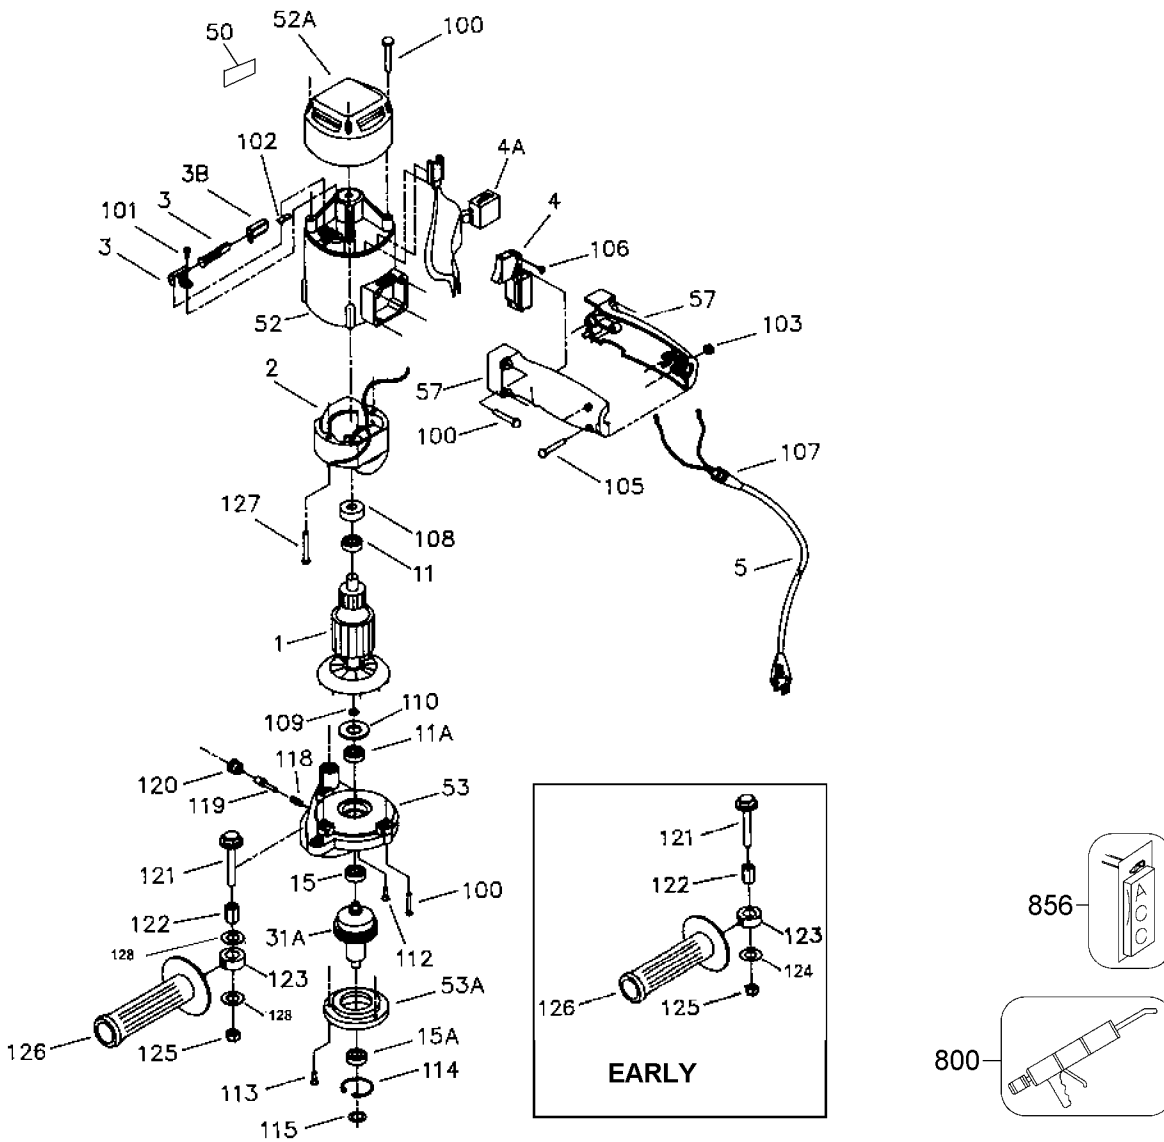

# PORTER-CABLE

## Parts List for 7401 Type 1

Item Number	Part Number	Description	Qty Required
1	878904SV	FAN	1
1	878904SV	FAN	1
1	879730	ARMATURE	1
1	000000-00	No Longer Available	1
2	000000-00	No Longer Available	1
2	875661	FIELD	1
3	874289	BRUSH & RETAINER ASY	2
3	865323	BRUSH HOLDER	2
4	5140066-97	SWITCH	1
4	682063	CONNECTOR VS	1
4	000000-00	No Longer Available	1
4	874816	SWITCH//SCR ASSY	1
4	695077	MOUNTING BRKET TRIAC	1
4	690673	WIRE TIE	1
5	A10193	CORDSET	1
5	876246	CORD	1
11	855284	BEARING	1
11	330003-64	BALL BEARING	1
15	855284	BEARING	1
15	838028SV	BEARING	1
31	D874243	JACKSHAFT	1
50	000000-00	No Longer Available	1
52	874228	MOTOR HOUSING	1
52	875041	TOP CAP	1
53	874229	GEAR HOUSING	1
53	874253	GEAR HOUSING COVER	1
57	688333	HANDLE ASSY	1

## Parts List for 7401 Type 1

Item Number	Part Number	Description	Qty Required
100	864721	SCREW	10
101	882703	SCREW	1
102	865321	BRUSH INSULATOR	1
103	862641	NUT	10
105	802589	SCREW	10
106	882185	SCREW MACHINE STEEL	10
107	901266	STRAIN RELIEVER	1
108	694432	BEARING MOUNT	1
109	684179	RETAINING RING	1
110	875082	BEARING RETAINER	1
112	904035	SCREW-BUTTON HD	10
113	802207	SCREW	10
114	046934-00	RING	1
115	802223	WASHER	10
118	698709	SPRING	1
119	698708	SPINDLE LOCK	1
120	874628	LOCK RETAINER	1
121	892672	SCREW KIT SS/A	1
121	892672	SCREW KIT SS/A	1
122	874955	HEX SPACER	1
123	874236	COLLAR	1
124	892672	SCREW KIT SS/A	1
125	862155	NUT	1
126	875042	AUX HANDLE	1
127	868884	SCREW	1
128	892767	WASHER	2
800	875667	LUBRICANT-4LBS	1

## Parts List for 7401 Type 1

Item Number	Part Number	Description	Qty Required
800	875914	TUBE GREASE	1
856	54742	COMPOUND BONNET	1
856	54740	BACK UP PAD	1
856	54740	BACK UP PAD	1
856	54741	POLISH BONNET	1