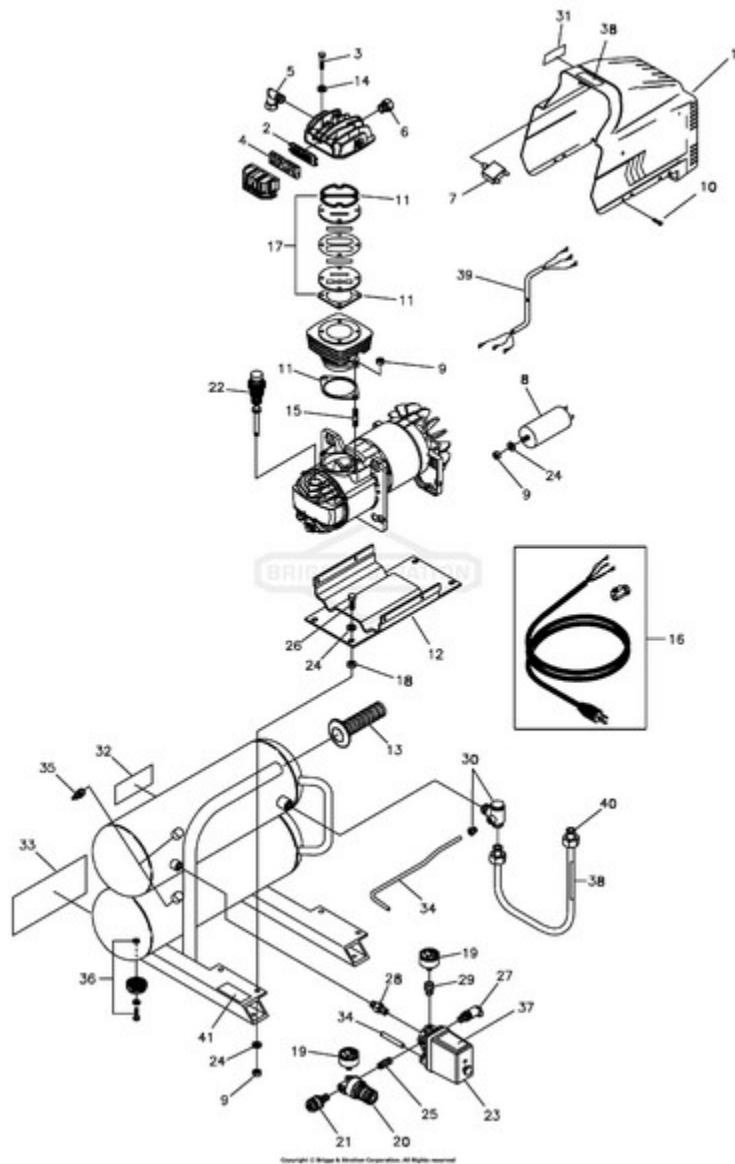

074007-0 - 3.0 CFM Twintank - Main Unit

Ref #	Part #	Description	Qty	Context Note	Foot Note
1	205352GS	Kit, Shroud, Plastic		(Includes #31 & 38)	
2	205353GS	Plate, Filter			
3	200684GS	Screw, M6 x 40			
4	200697GS	Filtering Element			
5	205367GS	Connector, Elbow			
6	205373GS	Valve, Start			
7	205363GS	Breaker,Circuit			
8	201059GS	Capacitor			
9		Nut,M8		(Purchase locally)	
10		Screw, Taptite M5 x 20		(Purchase locally)	
11	205356GS	Kit, Gaskets			
12	200984GS	Base			
13	201413GS	Handle			
14		Washer, M6		(Purchase locally)	
15		Stud Bolt		(Purchase locally)	
16	200720GS	Assy, Cable, Power			
	204262GS	Decal, Attention			
17	205361GS	Kit, Valve Plate			
18	205364GS	Washer, Rubber			
19	200686GS	Gauge, Pressure			
20	205359GS	Pressure Reducer			
21	205365GS	Coupler, Quick Connect			
22	205360GS	Dipstick, Oil w/O-Ring			
23	205371GS	Pressure Switch		(Includes #37)	
24		Washer, M8		(Purchase locally)	
25	205372GS	Adapter			
26		HHCS, M8 x 25		(Purchase locally)	
27	205370GS	Valve, Safety			
28	200690GS	Adapter			
29	200692GS	Adapter			
30	200674GS	Valve, Non Return			
31	201731GS	Decal, Reset			
32	199739GS	Decal, Warning, Tank Drain			
33	199172GS	Decal, Warning			
34	199961GS	Hose, Rilsan			
35	200675GS	Valve, Drain			
36	192310GS	Kit, Vib Mount			
37	199176GS	Decal, Electric Shock			
38	199174GS	Decal, Hot Surface			
39	205362GS	Wire Harness			
40	200699GS	Kit, Infeed Tube			

Ref #	Part #	Description	Qty	Context Note	Foot Note
41	201732GS	Decal, Important, Level Surface			
--	203718GS	Manual, Operator's		Parts Not Illustrated	
--	201765GS	Oil, Compressor		Parts Not Illustrated	
--	203881GS	Decal, Logo		Parts Not Illustrated	
--	203883GS	Decal, Shroud		Parts Not Illustrated	