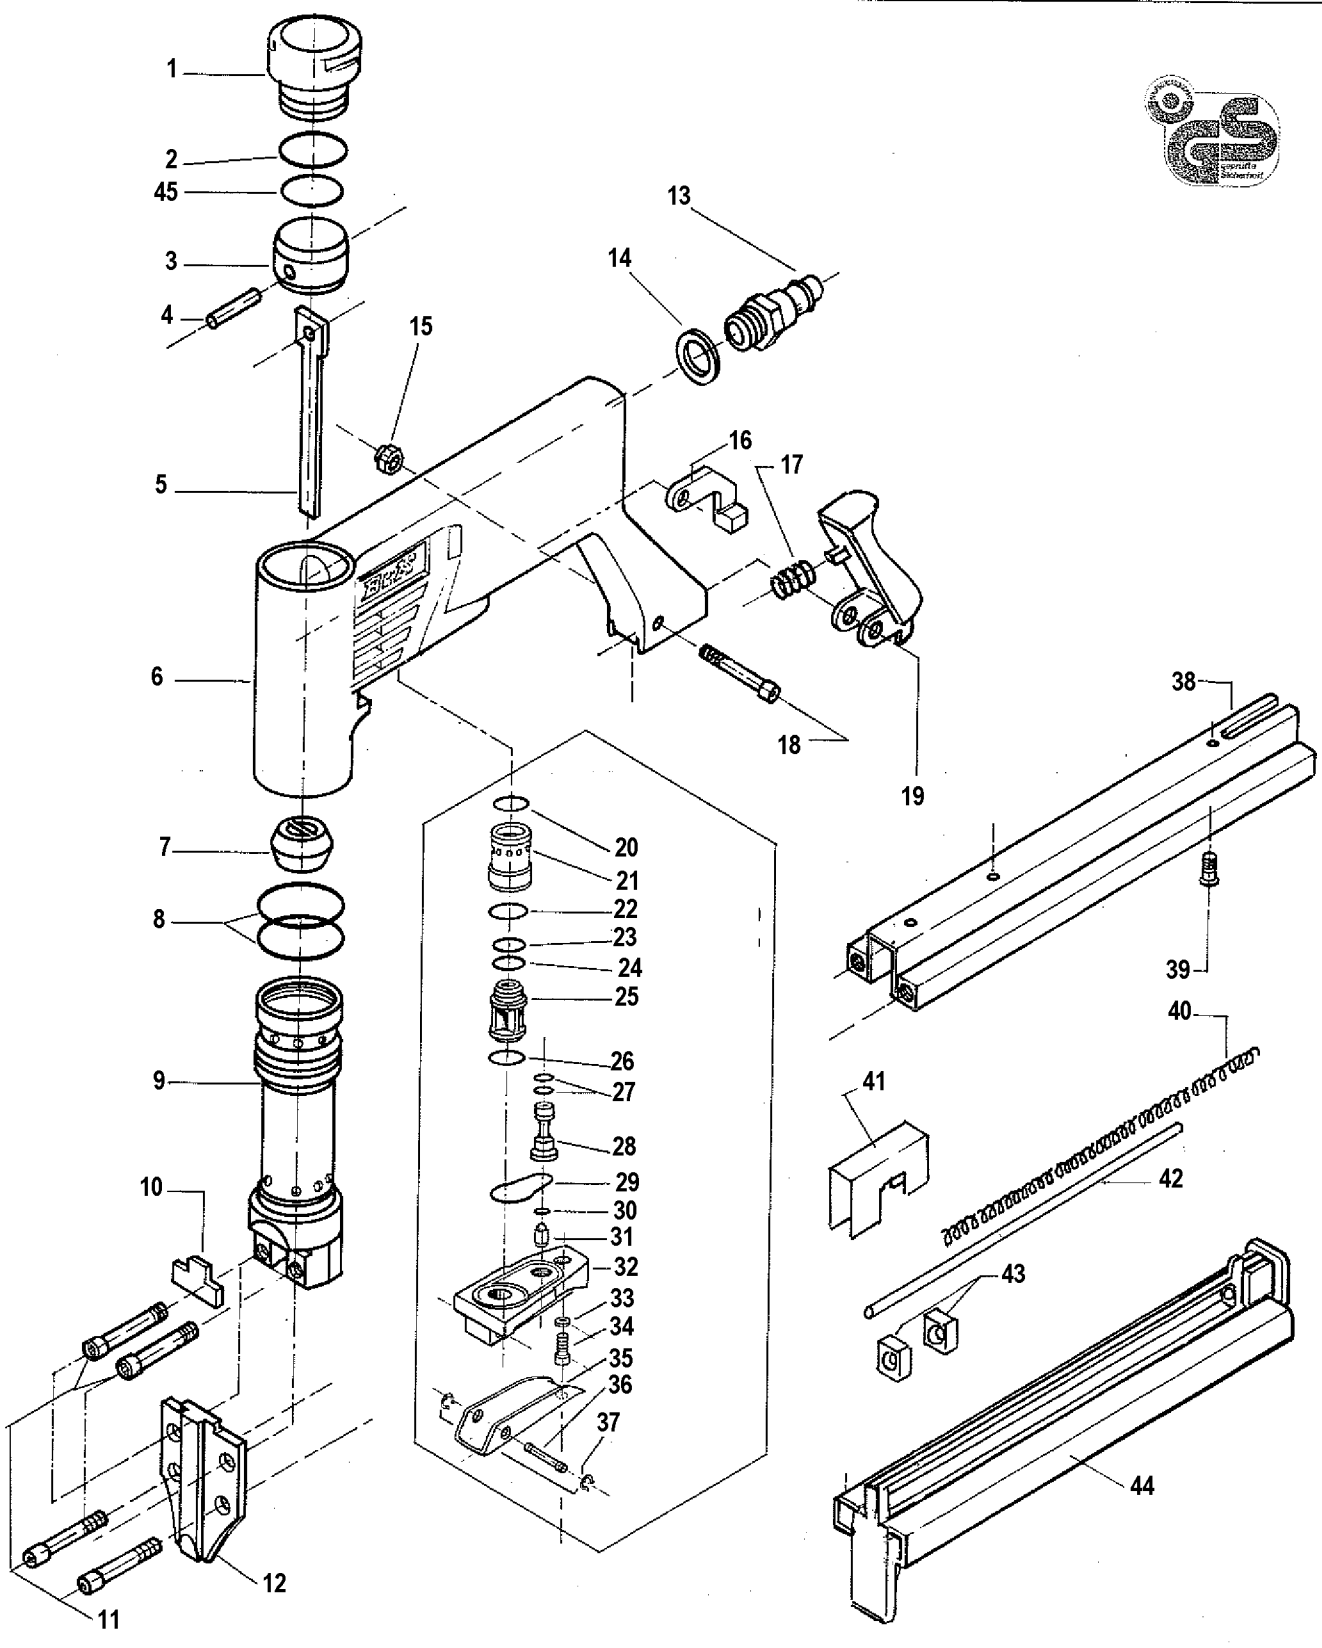

Typ
Type
Tipo

74/16-404 (Art.-Nr. 21 4041100 0, Standardgerät/Basic model)
397/16-407 (Art.-Nr. 21 4071100 0, Standardgerät/Basic model)

N/A
- BA-T407

Parts List for 74-16-404 Type 0

Item Number	Part Number	Description	Qty Required
1	000000-00	No Longer Available	1
2	BA-601230	O-RING	1
3	000000-00	No Longer Available	1
4	BA-610460	LOCK PIN	1
5	BA-2040701820	DRIVER	1
6	BA-2040010022	HOUSING	1
7	000000-00	No Longer Available	1
8	BA-600240	O-RING	1
9	BA-2040010260	CYLINDER	1
10	000000-00	No Longer Available	1
11	BA-753420	ALLEN BOLT FRONT NOS	4
12	000000-00	No Longer Available	1
13	000000-00	No Longer Available	1
14	000000-00	No Longer Available	1
15	000000-00	No Longer Available	1
16	000000-00	No Longer Available	1
17	000000-00	No Longer Available	1
18	000000-00	No Longer Available	1
19	000000-00	No Longer Available	1
20	000000-00	No Longer Available	1
21	BA-2040010451	VALVE CYLINDER	1
22	BA-600860	O-RING	1
23	BA-601570	O-RING	1
24	BA-601090	O-RING	1
25	BA-2040010460	VALVE SHAFT	1
26	BA-600140	O-RING	1
27	BA-600820	O-RING	1

Parts List for 74-16-404 Type 0

Item Number	Part Number	Description	Qty Required
28	000000-00	No Longer Available	1
29	BA-601020	O-RING	1
30	BA-600050	O-RING	1
31	000000-00	No Longer Available	1
32	BA-2040010422	VALVE CAP	1
33	000000-00	No Longer Available	1
34	BA-753410	ALLEN BOLT	1
35	000000-00	No Longer Available	1
36	BA-2000020470	VALVE TRIGGER PIN	1
37	000000-00	No Longer Available	1
38	000000-00	No Longer Available	1
39	000000-00	No Longer Available	1
40	000000-00	No Longer Available	1
41	000000-00	No Longer Available	1
42	000000-00	No Longer Available	1
43	000000-00	No Longer Available	2
44	000000-00	No Longer Available	1
45	BA-601150	O-RING	1