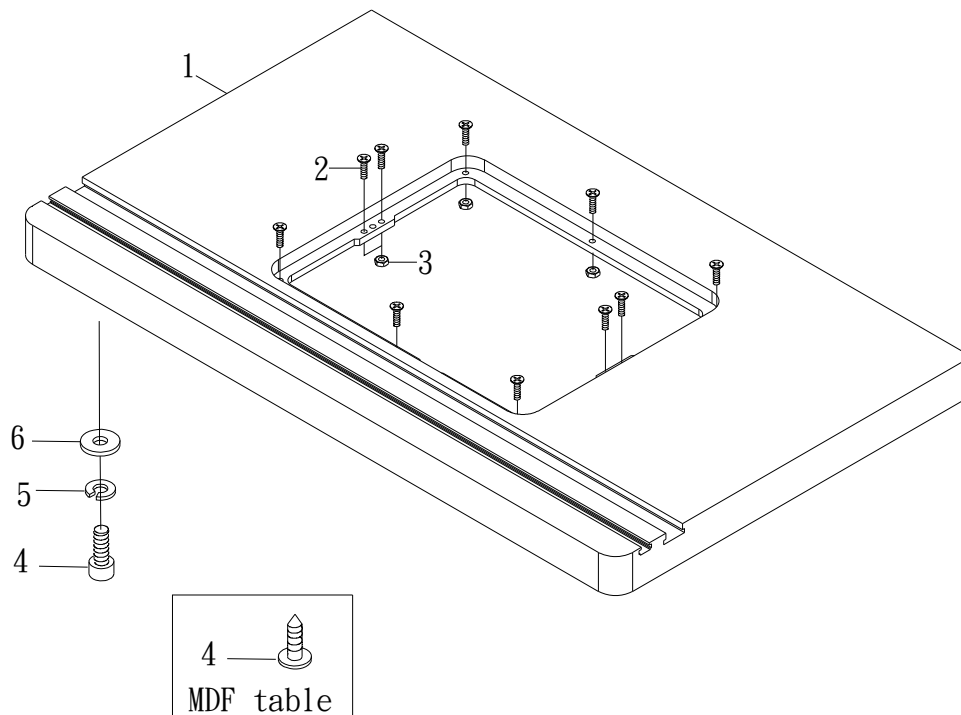

Operating Instructions and Parts Manual Router Lift and accessories

Model JRL-912

JET
427 New Sanford Road
LaVergne, Tennessee 37086
Ph.: 800-274-6848
www.jettools.com

Part No. M-737000
Edition 2 10/2017
Copyright © 2017 JET

11.5.1 Table Assembly – Exploded View

11.5.2 Cast Iron Table Assembly (737002) – Parts List

Index No	Part No	Description	Size	Qty
1	JRL912-501	Router Table Cast Iron	32"x24"	1
2	TS-2286201	Phillips Flat Head Machine Screw	M6-1.0x20	10
3	TS-2311061	Hex Nut	M6-1.0	10
4	TS-1503041	Socket Head Cap Screw	M6-1.0x16	6
5	TS-2361061	Lock Washer	M6	6
6	TS-1550041	Flat Washer	M6	6

11.5.3 MDF Table Assembly (737003) – Parts List

Index No	Part No	Description	Size	Qty
1	JRL912-601	Router Table MDF	32"x24"	1
2	JRLS-602	Phillips Flat Hd Wood Screw	M7x40	10
4	JRLS-603	Pan Head Wood Screw	3/16" x 5/8"	28
12	F010966	Socket Head Flat Screw BO (not shown)	M6-1.0x30	2