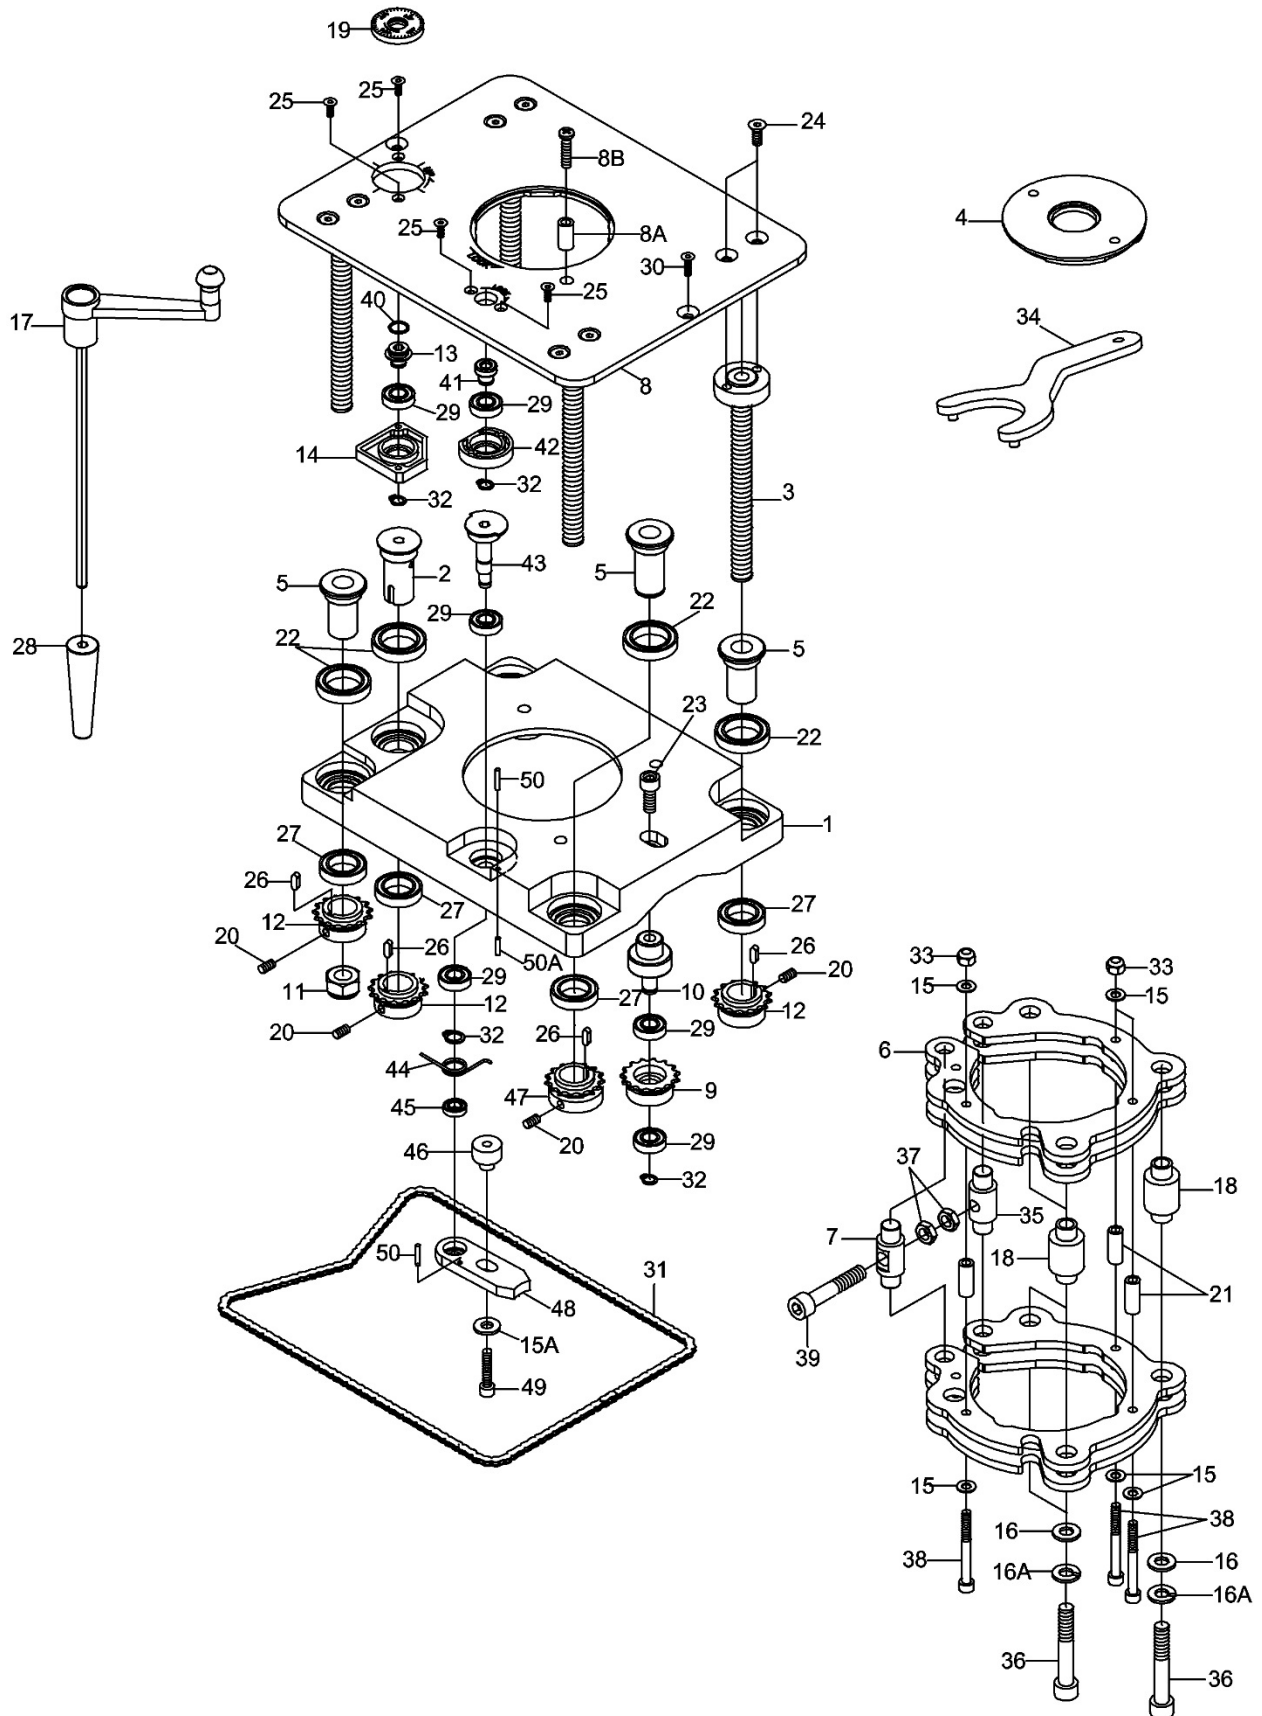

11.1.1 Router Lift Assembly (737000) – Exploded View

11.1.2 Router Lift Assembly (737000) – Parts List

Index No	Part No	Description	Size	Qty
1	JRL912-101	Aluminum Carriage Bracket		1
2	JRL912-102	Main Gear Shaft		1
3	JRL912-103	Lead Screw Assembly		4
4	JRL912-104	Insert Ring		1
5	JRL912-105	Gear Shaft		4
6	JRL912-106	Carriage Plate		4
7	JRL912-107	Clamp Post		1
8	JRL912-108	Top Table		1
8A	JRL912-108A	Starter Pin		1
8B	TS-2286252	Phillips Pan Hd Machine Screw	M6-1.0x25	1
9	JRL912-109	Cam Gear		1
10	JRL912-110	Eccentric Wheel		1
11	TS-2342141	Nylon Lock Hex Nut	M14-2.0	1
12	JRL912-112	Sprocket		4
13	JRL912-113	Upper Guide Nut		1
14	JRL912-114	Upper Guide Nut Base		1
15	TS-1550041	Flat Washer	M6	12
15A	JRL912-15A	Flat Washer	M6(D16)	1
16	TS-1550071	Flat Washer	M10	3
16A	TS-2361101	Lock Washer	M10	3
17	JRL912-117	Crank Handle		1
18	JRL912-118	Sleeve		3
19	JRL912-119	Scale Plate		1
20	TS-1523011	Socket Set Screw	M6-1.0x6	10
21	JRL912-121	Bushing		4
22	BB-6805ZZ	Ball Bearing	6805ZZ	5
23	TS-1504041	Socket Head Cap Screw	M8-1.25x20	1
24	F010986	Socket Head Flat Screw BO	M6-1.0x18	8
25	TS-1512021	Socket Head Flat Screw	M4-0.7x12	4
26	5FK-B05	Key, Double Rd Hd	4x4x12mm	5
27	BB-6804ZZ	Ball Bearing	6804ZZ	5
28	JRL912-128	Crank Handle Sleeve		1
29	BB-6900ZZ	Ball Bearing	6900ZZ	6
30	F010966	Socket Head Flat Screw BO	M6-1.0x30	2
31	JRL912-131	Chain		1
32	F006040	C-Retaining Ring, Ext	10mm	4
33	TS-1541021	Nylon Lock Hex Nut	M6-1.0	4
34	JRL912-134	Pin Wrench		1
35	JRL912-135	Anti-Backlash Pin		1
36	TS-1505111	Socket Head Cap Screw	M10-1.5x70	3
37	TS-1540071	Hex Nut	M10 -1.5	2
38	TS-1503131	Socket Head Cap Screw	M6-1.0x60	4
39	TS-2239551	Socket Head Cap Screw	M10-1.5x55	1
40	JRL912-140	O-Ring	Ø12.42x1.78	1
41	JRL912-141	Lock Guide Nut		1
42	JRL912-142	Upper Guide Nut Base		1
43	JRL912-143	Eccentric Shaft		1
44	JRL912-144	Torsion Spring		1
45	BB-688ZZ	Ball Bearing	688ZZ	1
46	JRL912-146	Lock Arm Spacer		1
47	JRL912-147	Brake Gear		1
48	JRL912-148	Lock Arm		1
49	TS-1503071	Socket Head Cap Screw	M6-1.0x30	1
50	F012092	Roll Pin	3x18 mm	2
50A	F012096	Roll Pin	3x12 mm	1
51	JRL912-RA1	Router Adaptor 3.5 in ID (not shown)		1
52	JRL912-RA2	Router Adaptor 3.25 in ID (not shown)		1
	TS-152704	Hex Wrench (not shown)	3mm	1
	TS-152705	Hex Wrench (not shown)	4mm	1
	TS-152706	Hex Wrench (not shown)	5mm	1
	TS-152707	Hex Wrench (not shown)	6mm	1