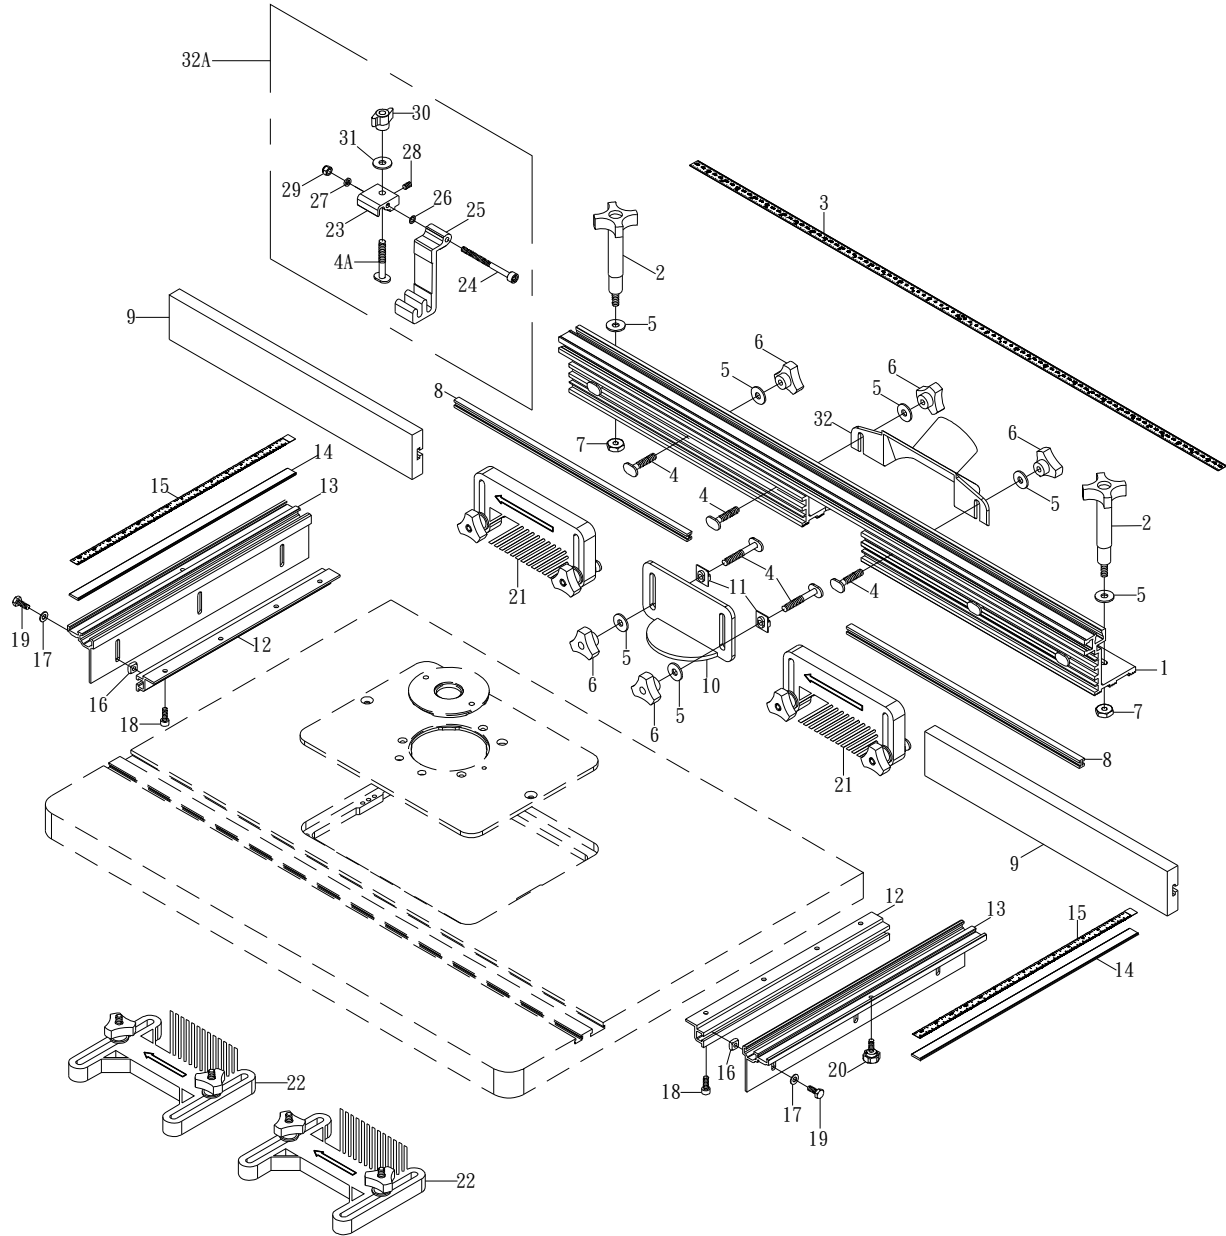

11.4.1 Fence Assembly (737001) – Exploded View

11.4.2 Fence Assembly (737001) – Parts List

Index No	Part No	Description	Size	Qty
1	JRL912-400	Router Table Fence	910mm	1
2	JRL912-401	Lock Handle	M8	2
3	JRL912-402	Scale	905mm	1
4	JRL912-403	T-Bolt		8
5	TS-1550061	Flat Washer	M8	10
6	JRL912-406	Lock Knob	M8	8
7	JRL912-407	Lock Nut	M8	2
9	JRL912-409	Sub-Fence	451mm	2
10	JRL912-410	Router Bit Guard		1
11	JRL912-411	Fence Spacer		2
12	JRL912-412	Side Rail Base	320mm	2
13	JRL912-413	Side Rail	375mm	2
14	JRL912-414	Rule Plate	300mm	2
15	JRL912-415	Scale	300mm	2
16	JRL912-416	Square Nut	1/4"	6
17	TS-1550041	Flat Washer	M6	6
18	TS-1503031	Socket Head Cap Screw	M6-1.0x12	8
19	TS-0050021	Hex Cap Screw	1/4-20x5/8	6
20	JRL912-420	Lock Knob	M6x12	2
32	JRL912-432	Dust Port		1

Optional Accessories:

8	JRL912-408	Shims for Sub-Fence (set of 2)	401mm	1
21	737010	Vertical Feather Board Assembly (set of 2)		1
22	737011	Horizontal Feather Board Assembly (set of 2)		1
32A	737008	Flip Stop Assembly (includes #23 thru 31)		1
23		Clamp Bracket		1
24		Socket Head Cap Screw	M6-1.0x75	1
25		Flip Stop		1
26		Flat Washer (Optional)		1
27		Flat Washer (Optional)		1
28		Socket Set Screw (Optional)	M6-1.0x16	1
29		Hex Nylon Lock Nut (Optional)	M6-1.0	1
30		Lock Knob (Optional)	M8	1
31		Flat Washer (Optional)	M8	1