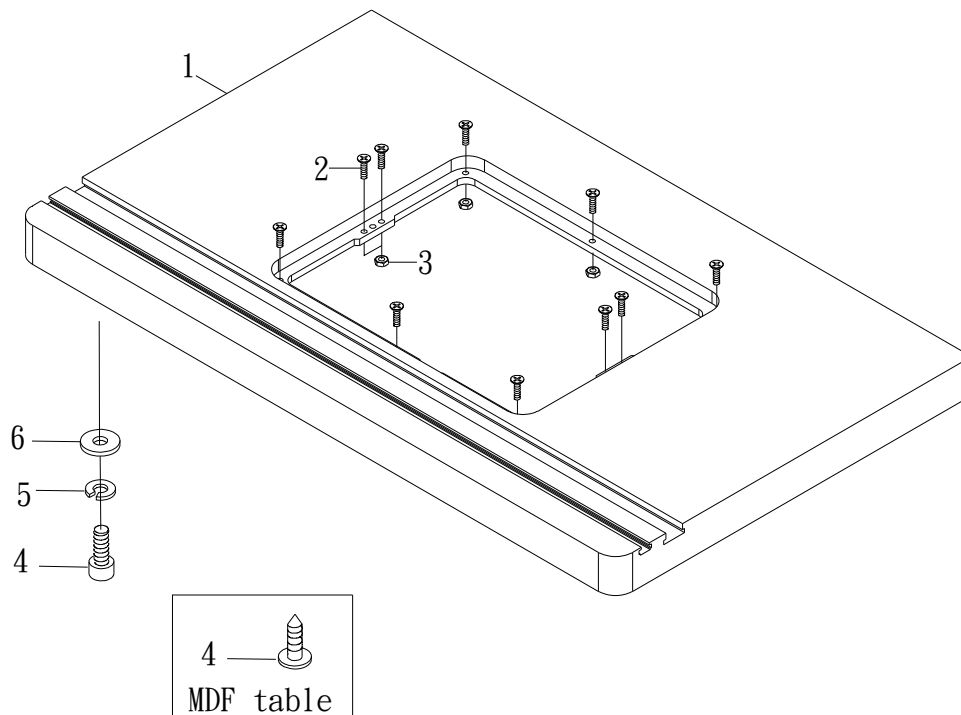

11.4.1 Fence Assembly (737001) – Exploded View

11.4.2 Fence Assembly (737001) – Parts List

Index No	Part No	Description	Size	Qty
1	JRL912-400	Router Table Fence	910mm	1
2	JRL912-401	Lock Handle	M8	2
3	JRL912-402	Scale	905mm	1
4	JRL912-403	T-Bolt		8
5	TS-1550061	Flat Washer	M8	10
6	JRL912-406	Lock Knob	M8	8
7	JRL912-407	Lock Nut	M8	2
9	JRL912-409	Sub-Fence	451mm	2
10	JRL912-410	Router Bit Guard		1
11	JRL912-411	Fence Spacer		2
12	JRL912-412	Side Rail Base	320mm	2
13	JRL912-413	Side Rail	375mm	2
14	JRL912-414	Rule Plate	300mm	2
15	JRL912-415	Scale	300mm	2
16	JRL912-416	Square Nut	1/4"	6
17	TS-1550041	Flat Washer	M6	6
18	TS-1503031	Socket Head Cap Screw	M6-1.0x12	8
19	TS-0050021	Hex Cap Screw	1/4-20x5/8	6
20	JRL912-420	Lock Knob	M6x12	2
32	JRL912-432	Dust Port		1

Optional Accessories:

8	JRL912-408	Shims for Sub-Fence (set of 2)	401mm	1
21	737010	Vertical Feather Board Assembly (set of 2)		1
22	737011	Horizontal Feather Board Assembly (set of 2)		1
32A	737008	Flip Stop Assembly (includes #23 thru 31)		1
23		Clamp Bracket		1
24		Socket Head Cap Screw	M6-1.0x75	1
25		Flip Stop		1
26		Flat Washer (Optional)		1
27		Flat Washer (Optional)		1
28		Socket Set Screw (Optional)	M6-1.0x16	1
29		Hex Nylon Lock Nut (Optional)	M6-1.0	1
30		Lock Knob (Optional)	M8	1
31		Flat Washer (Optional)	M8	1

11.5.1 Table Assembly – Exploded View

11.5.2 Cast Iron Table Assembly (737002) – Parts List

Index No	Part No	Description	Size	Qty
1	JRL912-501	Router Table Cast Iron	32"x24"	1
2	TS-2286201	Phillips Flat Head Machine Screw	M6-1.0x20	10
3	TS-2311061	Hex Nut	M6-1.0	10
4	TS-1503041	Socket Head Cap Screw	M6-1.0x16	6
5	TS-2361061	Lock Washer	M6	6
6	TS-1550041	Flat Washer	M6	6