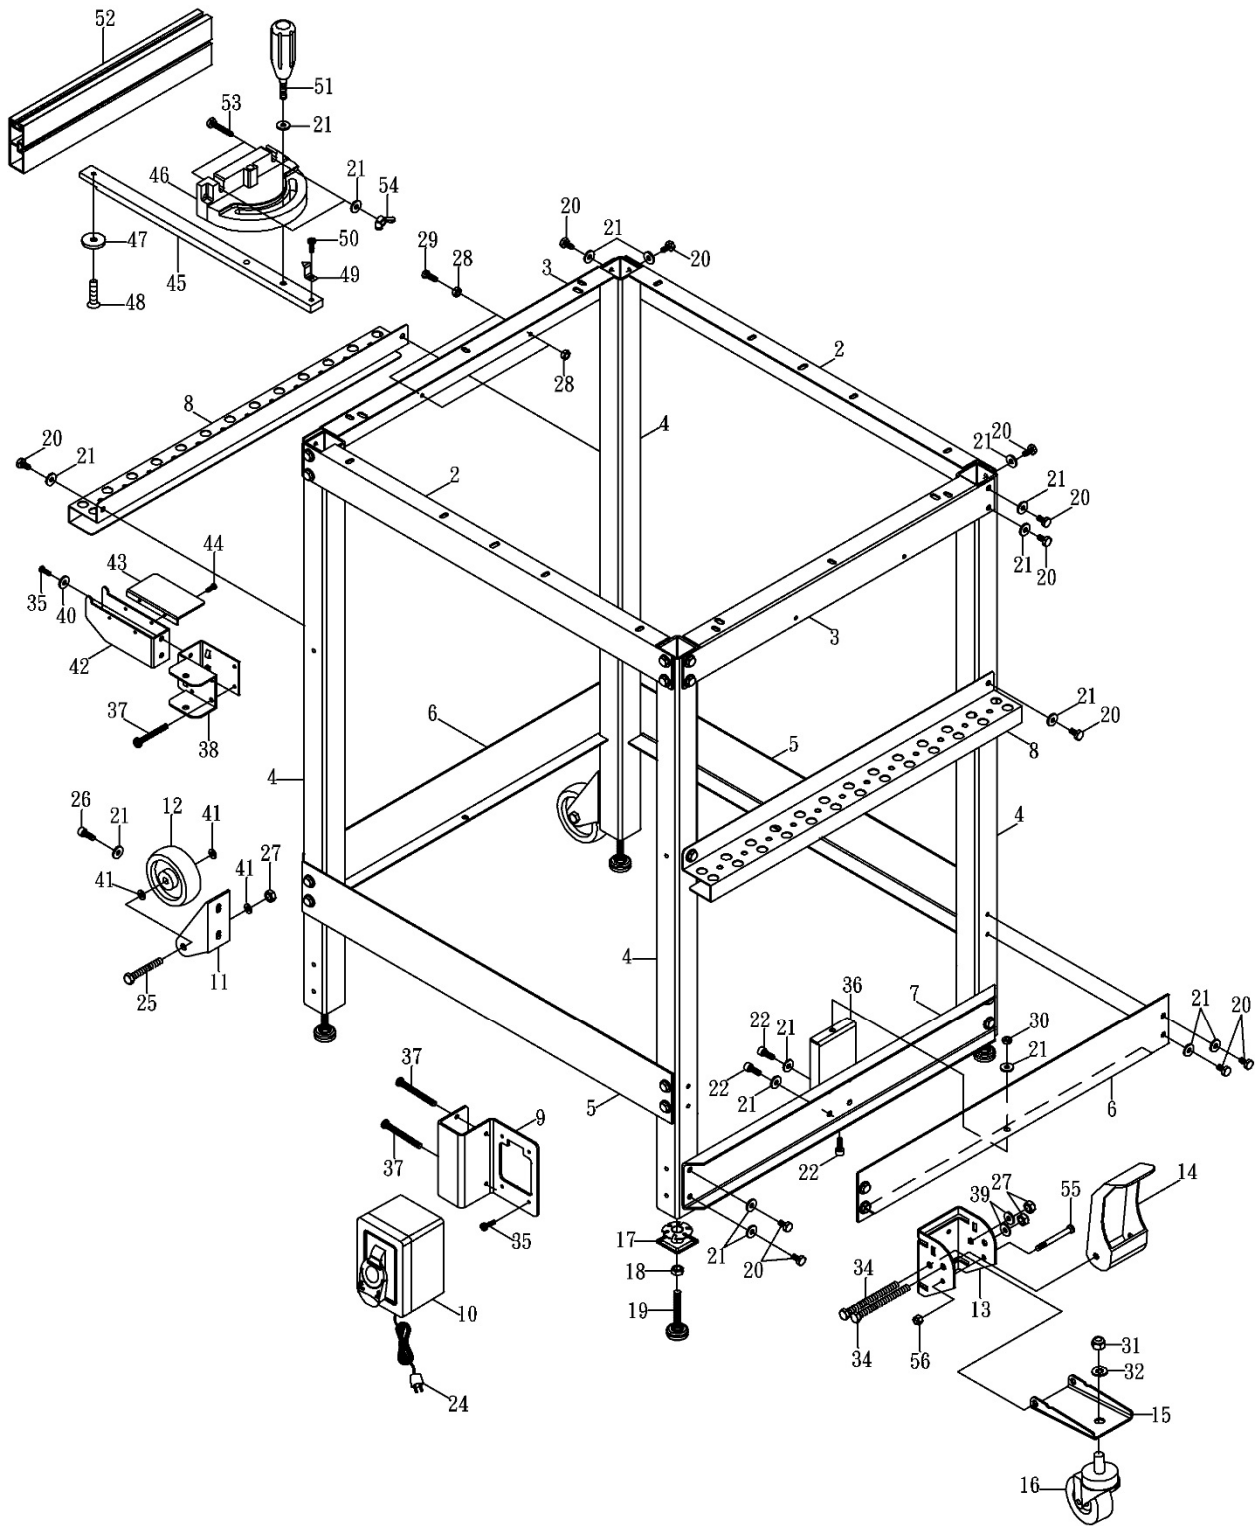

11.2.1 Stand Assembly (737004) – Exploded View

11.2.2 Stand Assembly (737004) – Parts List

Index No	Part No	Description	Size	Qty
2	JRL912-202	Long Support Bar		2
3	JRL912-203	Short Support Bar		2
4	JRL912-204	Stand Leg		4
5	JRL912-205	Long Lower Brace		2
6	JRL912-206	Short Lower Brace		2
7	JRL912-207	Wheel Frame Bracket		1
8	JRL912-208	Router Bit Rack		2
9	JRL912-209	Switch Base		1
10	737006	On/Off Switch (includes #24)	15A 125V	1
11	JRL912-211	Wheel Bracket		2
12	JRL912-212	Plastic Wheel	76mm	2
13	JRL912-213	Caster Frame		1
14	JRL912-214	Pedal		1
15	JRL912-215	Caster Base		1
16	JRL912-216	Swivel Caster		1
17	JRL912-217	Square Nut	M1-1.5	4
18	TS-1540071	Hex Nut	M10-1.5	4
19	JRL912-219	Leveling Pad		4
20	TS-1482021	Hex Cap Screw	M6-1.0x12	40
21	TS-1550041	Flat Washer	M6	52
22	TS-1503041	Socket Head Cap Screw	M6-1.0x16	5
24	JRL912-224	Power Cord	15 mm²x3C	1
25	TS-2208501	Hex Cap Screw	M8-1.25x50	2
26	TS-1503031	Socket Head Cap Screw	M6-1.0x12	4
27	TS-1541031	Nylon Lock Hex Nut	M8-1.25	4
28	TS-1540021	Hex Nut Full	M4-0.7	4
29	TS-2284202	Phillips Pan Hd Machine Screw	M4-0.7x20	2
30	TS-2311061	Hex Nut Full	M6-1.0	1
31	TS-0640091	Nylon Lock Hex Nut	3/8-16	1
32	TS-1550071	Flat Washer	M10	1
34	SBR30M-53	Hex Cap Screw	M8x90	2
35	5AD-D04A	Phillips Pan Hd Machine Screw	M5-0.8x8	6
36	JRL912-236	Support Plate		1
37	JRL912-237	Phillips Pan Hd Machine Screw	M5-0.8x45	4
38	JRL912-238	Tool Bracket		1
39	TS-1550061	Flat Washer	M8	2
40	TS-1550031	Flat Washer	M5	2
41	TS-1550061	Flat Washer	M8	6
42	JRL912-242	Storage Hook		a1
43	JRL912-243	Hook Extension Plate		1
44	LT00-B10	Phillips Pan Hd Machine Screw	M4-0.7x5	2
45	JRL912-245	Guide Bar		1
46	JRL912-246	Miter Gauge Body		1
47	JRL912-247	Guide Washer		1
48	LT04-B13	Phillips Pan Hd Machine Screw	M6-1.0x8	1
49	JRL912-249	Pointer		1
50	41002-93	Phillips Pan Hd Machine Screw	#10-24x1/4"	1
51	JRL912-251	Lock Knob	1/4" x25	1
52	JRL912-252	Miter Fence		1
53	TS-1482061	Hex Cap Screw	M6-1.0x30	2
54	TS-2321061	Wing Nut	M6-1.0	2
55	F001219	Phillips Pan Hd Machine Screw	M5-0.8x85	1
56	TS-1541011	Nylon Lock Hex Nut	M5-0.8	1
	JRL912-246A	Miter Gauge Assembly		1
	JRL912-242A	Storage Hook Assembly		1
	JRL912-216A	Swivel Caster Assembly		1
	TS-2284202	Phillips Pan Hd Machine Screw (not shown)	M4x20	2
	TS-1541001	Hex Nut (not shown)	M4	4