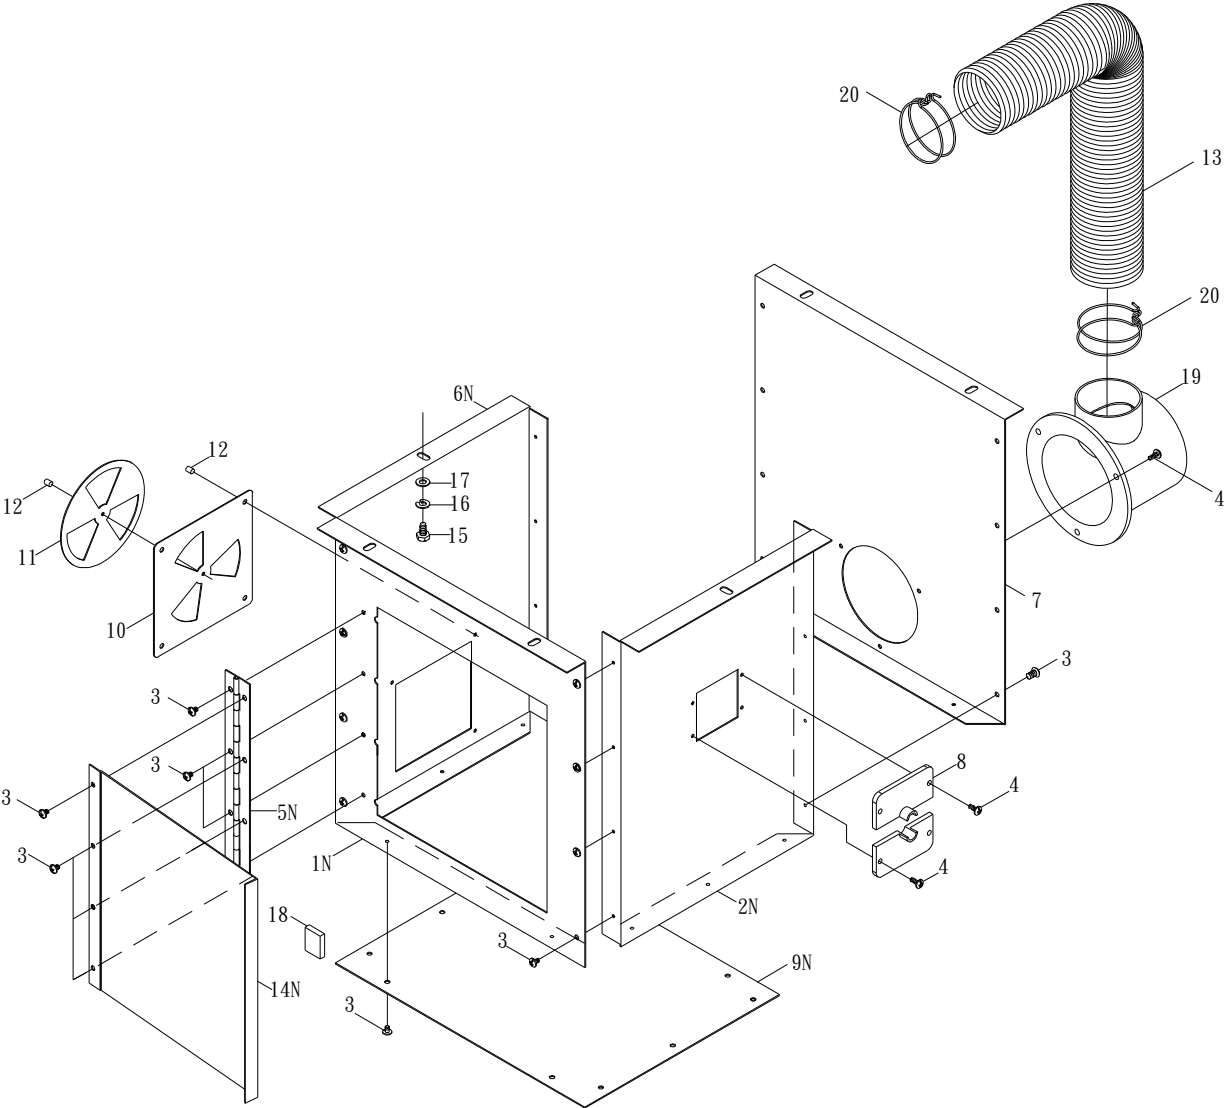

11.3.1 Dust Collection Box Assembly (737005) – Exploded View

11.3.2 Dust Collection Box Assembly (737005) – Parts List

Index No	Part No	Description	Size	Qty
1N	JRL912-301N	Front Panel		1
2N	JRL912-302N	Right Panel		1
3	TS-2171012	Phillips Pan Hd Machine Screw	M4-0.7x6	34
4	TS-1532032	Phillips Pan Hd Machine Screw	M4-0.7x10	7
5N	JRL912-305N	Continuous Hinge		1
6N	JRL912-306N	Left Panel		1
7	JRL912-307	Rear Panel		1
8	JRL912-308	Power Cord Clamp (2pcs)		2
9N	JRL912-309N	Bottom Panel		1
10	JRL912-310	Adjustable Vent Base		1
11	JRL912-311	Adjustable Vent Plate		1
12	JRL912-312	Rivet	M32	5
13	JRL912-313	Dust Hose	M63x80cm	1
14N	JRL912-314N	Door Panel		1
15	TS-1482021	Hex Cap Screw	M6-1.0x12	6
16	TS-2361061	Lock Washer	M6	6
17	TS-1550041	Flat Washer	M6	6
18	JRL912-318	Magnet		1
19	JRL912-319	Dust Chute		1a
20	JRL912-320	Hose Clamp	M63	2