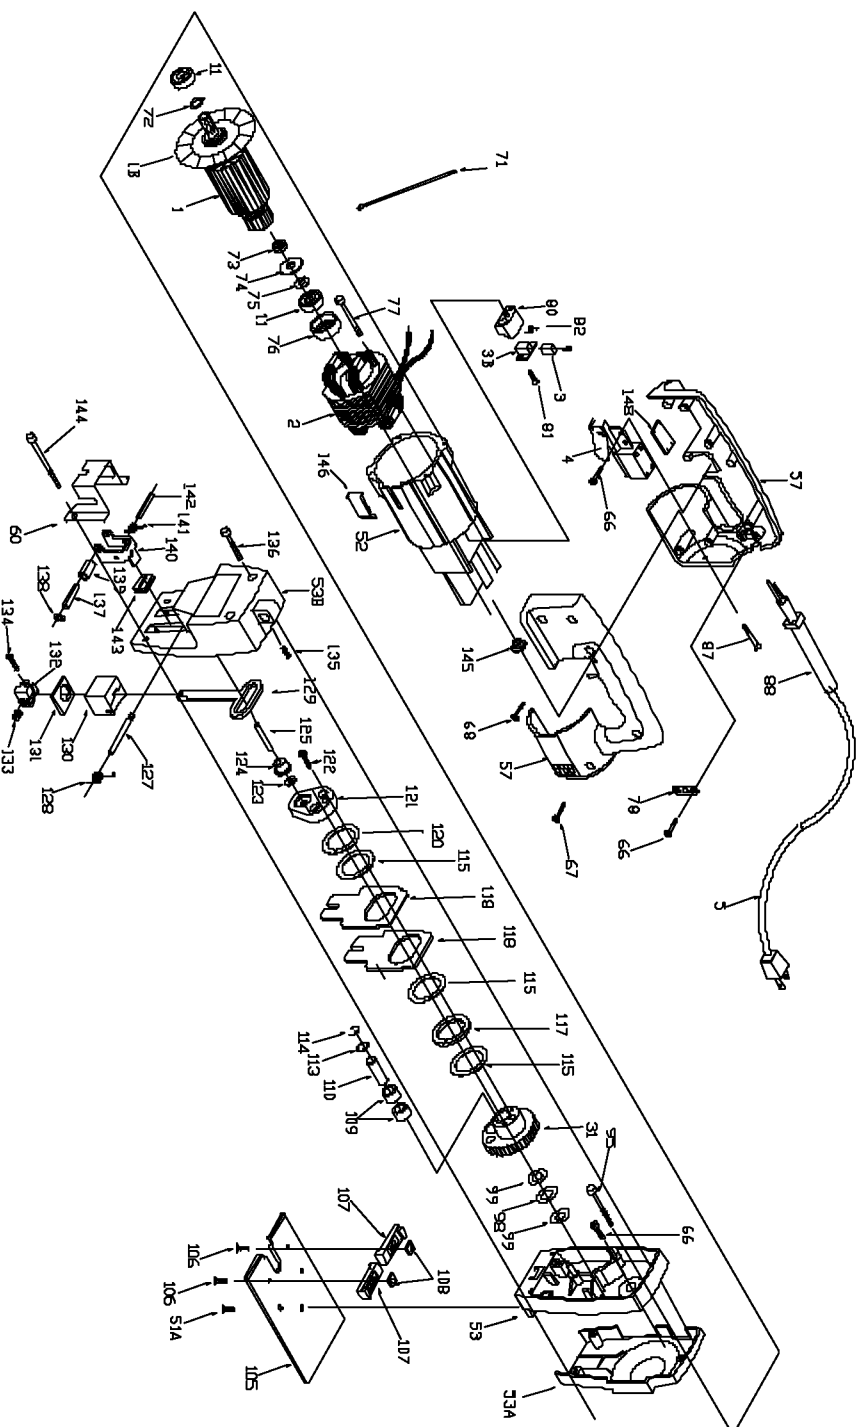

PORTER-CABLE BAYONET SAW

WARNING: Electrical repairs should only be attempted by trained repairmen. Contact the nearest Porter-Cable Service Center or other competent repair center

7349

Parts List for 7349 Type 2

Item Number	Part Number	Description	Qty Required
1	000000-00	No Longer Available	1
1	811531	FAN	1
2	696057	FIELD	1
3	690741	BRUSH	2
3	690742	BRUSH HOLDER	2
4	696059SV	SWITCH SNAP ACTION	1
5	330072-97	CORD/10 FT/18-2	1
11	855284	BEARING	2
11	330003-85	BEARING	2
31	874930	GEAR	1
51	883486	SCREW	10
52	888001	MOTOR HSG	1
53	000000-00	No Longer Available	1
53	000000-00	No Longer Available	1
53	000000-00	No Longer Available	1
57	000000-00	No Longer Available	1
60	873403	CHIP DEFLECTOR	1
66	882185	SCREW MACHINE STEEL	1
67	859384	SCREW	5
68	694015	SCREW	10
71	000000-00	No Longer Available	1
72	802203	RING	1
73	698394	INSULATING TUBE	1
74	695893	WASHER	10
75	849328	SPACER	1
76	694432	BEARING MOUNT	1
77	860902	SCREW	10