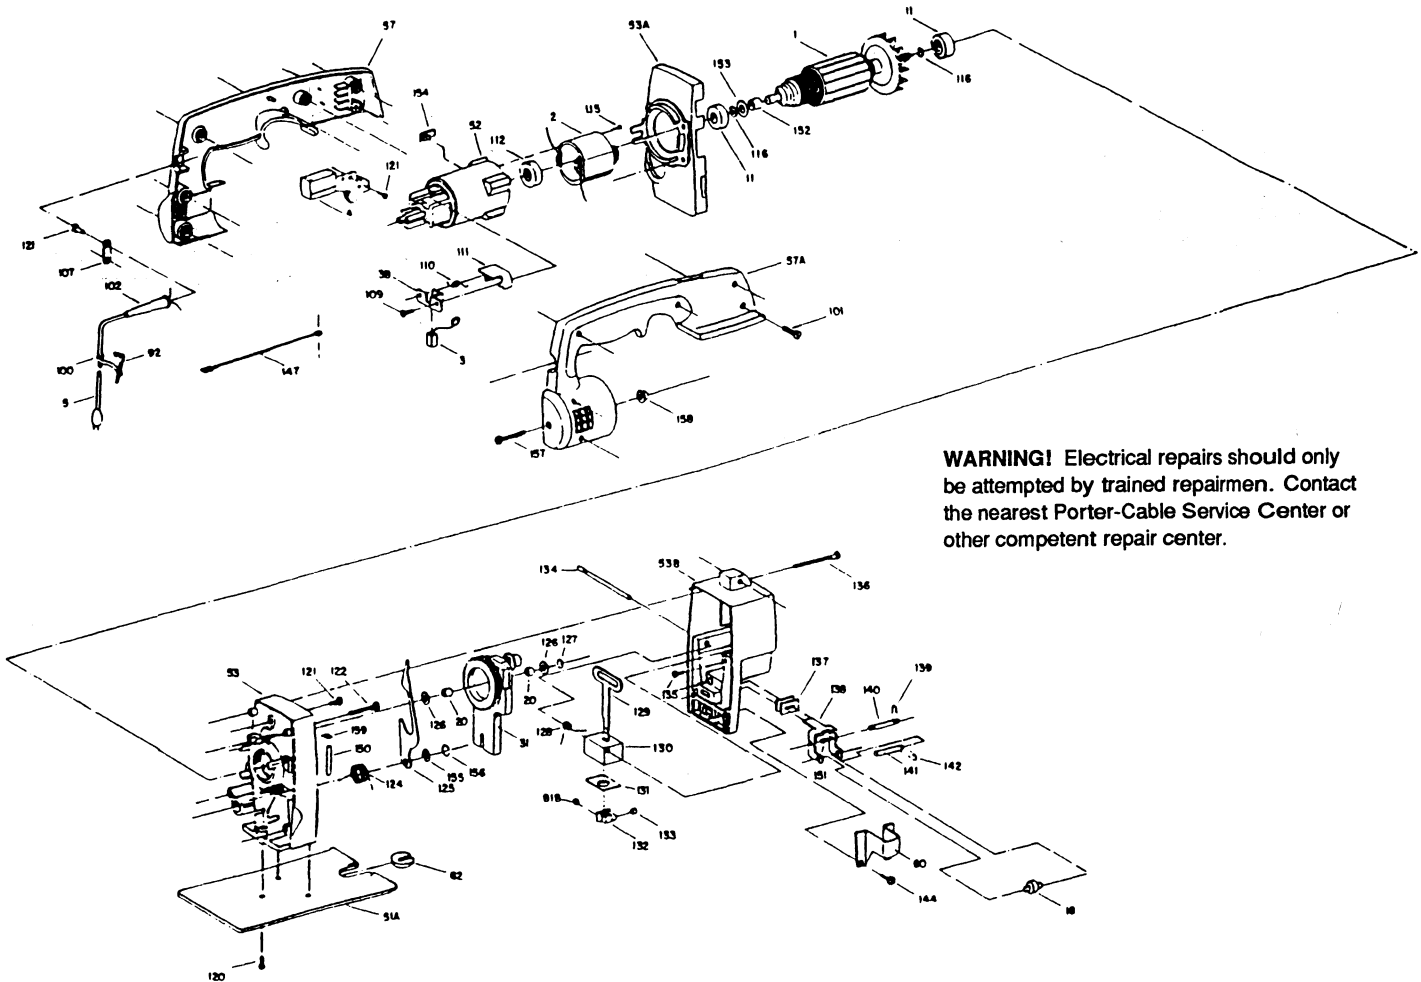

# 7348

**WARNING!** Electrical repairs should only be attempted by trained repairmen. Contact the nearest Porter-Cable Service Center or other competent repair center.

Ref. No.	Part No.	Description	Ref. No.	Part No.	Description	
1	696056	Armature	128	693963	Spring	
2	696057	Field	129	693954	Blade Holder	
3	690741	Brush	130	693959	Bearing	
3B	690742	Brush Holder	131	693960	Seal	
4	696059	Switch	132	693986	Clamp	
5	848679	Cord	133	693962	Screw	
11	855284	Bearing, Armature	134	693961	Pivot Shaft	
18	695634	Roller	135	693957	Screw	
20	859293	Bearing, Needle	136	694003	Screw	
31	695757	Gear/Counterweight Assy. Incl: Ref. 20	137	693964	Seal	
51A	693996	Base	138	695629	Arm, Blade Support	
52	695761	Motor Housing	139	694025**	Retainer (Early)	
53	696058	Gear Housing	140	693966**	Shaft	
53A	695621	Intermediate Housing	141	695778	Shaft, Roller	
53B	695765	Gear Box Cover	142	695630	Snap Ring	
57	695765	Handle, L. H.	144	694009	Screw	
57A	695618	Handle, R. H.	145	693968	Spacer	
60	693993	Dust Deflector	147	695054	Lead (Black)	
62	48367	Base Insert	150	695841	Guide Pin	
81B	693958	Blade Screw	151	695892	Spring	
92	48245	Wrench	152	695894	Insulating Tube	
100	842323	Wrench Holder	153	695893	Fiber Washer	
101	859384	Screw	154	695016	Decorative Button	
102	810882	Strain Relief	155	858847	Washer	
107	861434	Cord Clamp	156	696025	Retaining Ring	
109	854805	Screw	157	693995	Screw	
110	868775	Brush Spring	158	694001	Spacer	
111	690740	Brush Holder Base	159	852004	Foam Tape (As required)	
112	694432	Bearing Mount	*	811292	Fan, Armature (Current Version with fan pressed onto Insulating Tube)	
113	802289	Screw		811246	Fan, Armature (Early Version with fan pressed onto Armature Shaft)	
114	693992	Knob		*	801750	Lubricant (5 1/2 oz.)
115	695185	Field Screw		801751	Lubricant (5 lbs.)	
116	802203	Snap Ring				
120	845619	Screw				
121	694438	Screw				
122	694925	Screw, Hex Head				
123	862534	Slinger				
124	693990	Spring				
125	693979	Orbit/Lever				
126	866021	Washer				
127	802203	Snap Ring				