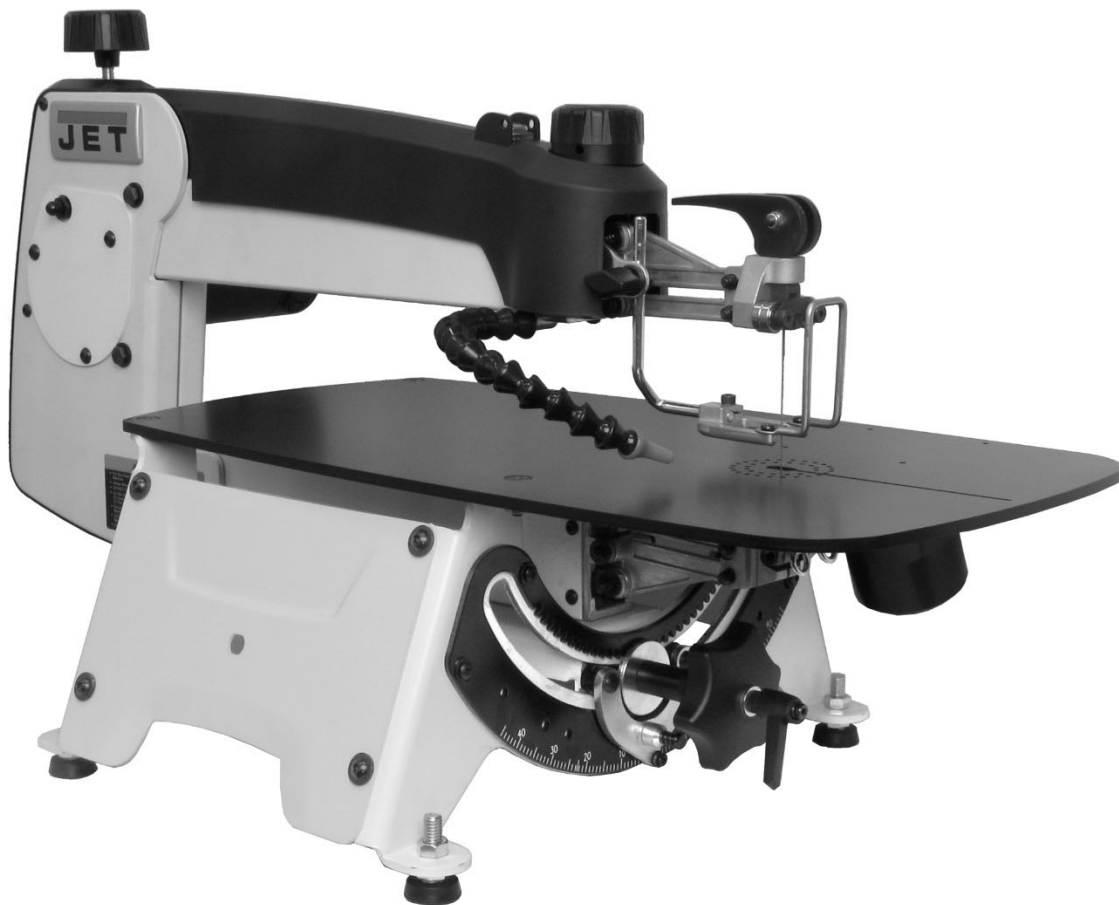

# Operating Instructions and Parts Manual 18-inch Woodworking Scroll Saw

Model JWSS-18B

**JET**  
427 New Sanford Road  
LaVergne, Tennessee 37086  
Ph.: 800-274-6848  
[www.jettools.com](http://www.jettools.com)

**Part No. M-727300B**  
Edition 3 09/2019  
Copyright © 2018 JET

15.1.1 JWSS-18B Upper & Lower Arm Assembly – Exploded View