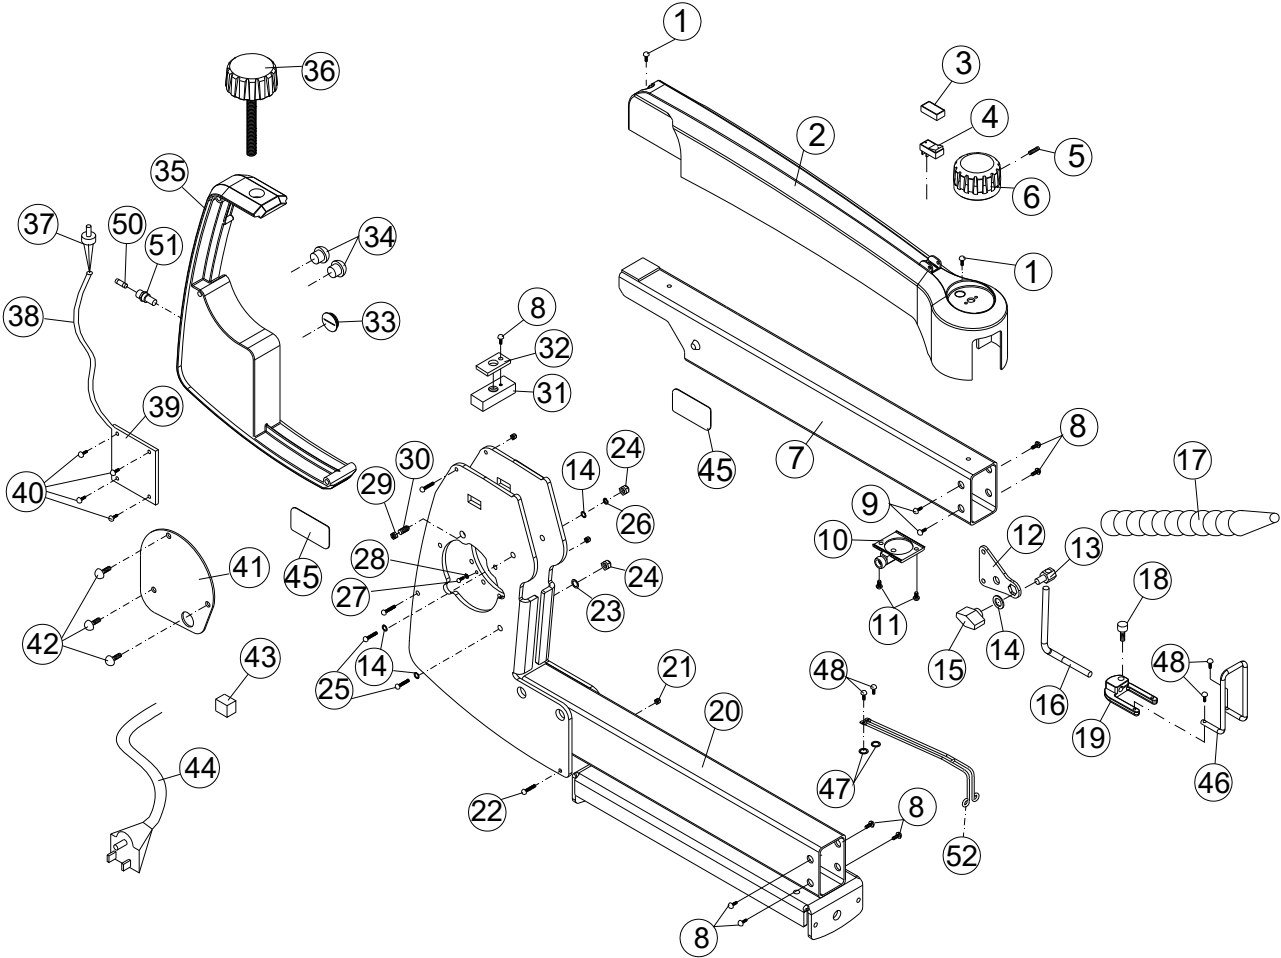

## 15.1.2 JWSS-18B Upper & Lower Arm Assembly – Parts List

Index No	Part No	Description	Size	Qty
1	F009668	Button Head Socket Screw	#10-32x1/4	2
2	JWSS18B-202	Top Cover		1
3	JWSS22B-203	Switch Rubber Cover		1
4	JWSS22B-204	Switch		1
5	TS-1521031	Socket Set Screw	M4x8	1
6	JWSS22B-206	VR Knob with Speed Label		1
7	JWSS18-207	Upper Arm		1
8	F009916	Button Head Socket Screw	#10-32x5/16	7
9	F009670	Button Head Socket Screw	#10-32x3/8	2
10	JWSS22B-210	Dust Blower		1
11	TS-081B022	Pan Head Screw	#8-32x3/8	2
12	JWSS22B-212	Hold Down Mount Plate		1
13	JWSS22B-213	Hold Down Clamp Screw		1
14	TS-0680021	Flat Washer	1/4"	4
15	JWSS22B-215	Hold Down Clamp Knob		1
16	JWSS22B-216	Hold Down Bar		1
17	JWSS22B-217	Air Nozzle		1
18	TS-0206022	Socket Head Cap Screw	#10-32x1/2	1
19	JWSS22B-219	Hold Down Fork		1
20	JWSS18B-220	Main Body		1
21	5508073	Hex Nylon Lock Nut	#10-32	3
22	F009917	Button Head Socket Screw	#10-32x2-1/4	3
23	TS-0680021	Flat Washer	1/4	1
24	TS-0640071	Hex Nylon Lock Nut	1/4-20	2
25	F009918	Button Head Socket Screw	1/4-20x2-1/2	2
26	TS-130205	Lock Washer	1/4	1
27	TS-081B012	Phillips Pan Head Machine Screw	#8-32x1/4	2
28	TS-0720041	External Tooth Lock Washer	#8	2
29	TS-0561031	Hex Nut	3/8-16	1
30	JWSS22B-230	Ball Set Screw	3/8-16x5/8	1
31	JWSS22B-231	Housing Cross Block		1
32	JWSS22B-232	Cross Block Retainer		1
33	JWSS22B-233	Cap		1
34	JWSS22B-234	Strain Relief		2
35	JWSS22B-235	Control Box		1
36	JWSS22B-236	Arm Adjustment Knob		1
	JWSS22B-237A	PC Board with VR (#37,38,39)		1
37		Variable Resistor		1
38		Control Cable		1
39	JWSS22B-239	PC Board		1
40	JWSS22B-240	Machine Screw	M4x8	4
41	JWSS22B-241	Cover Plate		1
42	TS-0254021	Button Head Socket Screw	1/4-20x1/2	3
43	JWSS22B-243	Sponge Block		1
44	JWSS22B-244	Power Cord	3x18AWG	1
45	JET-92	JET Logo	92x38mm	2
46	JWSS22B-246	Upper Blade Guard		1
47	TS-2361041	Lock Washer	M4	2
48	TS-081B012	Phillips Pan Head Machine Screw	#8-32x1/4	2
50	JWSS22B-250	Fuse	3.15A	1
51	JWSS22B-251	Fuse Holder		1
52	JWSS22B-252	Lower Blade Guard		1
54	LM000187	Warning Label (not shown)	30x102mm	1
55	LM000188	Warning Label (not shown)	49x100mm	1
56	LM000337	ID Label, JWSS-18B (not shown)		1
56	JWSS18B-256	Cable, Main Switch to PCB (not shown)		1
	JWSS22B-253	Foot Switch Assembly (Option, not shown)		1