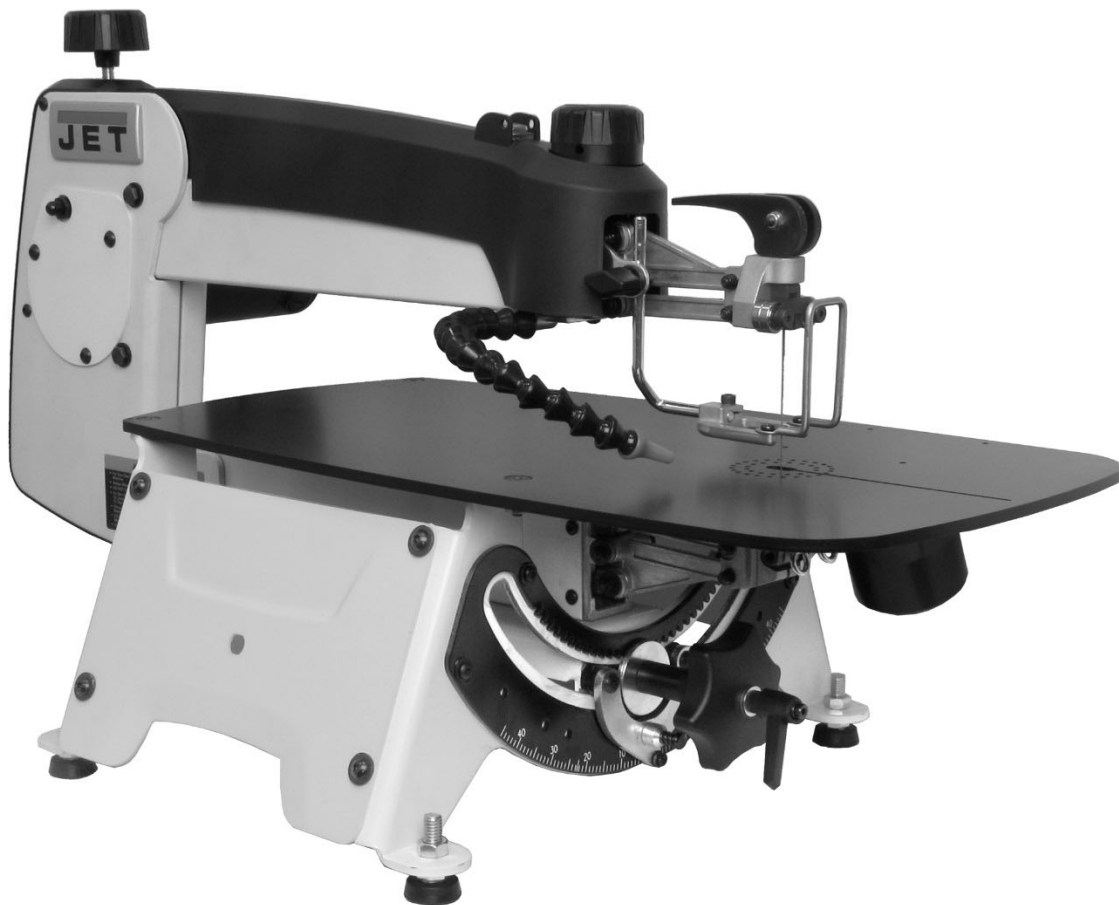

Operating Instructions and Parts Manual 18-inch Woodworking Scroll Saw

Model JWSS-18B

JET
427 New Sanford Road
LaVergne, Tennessee 37086
Ph.: 800-274-6848
www.jettools.com

Part No. M-727300B
Edition 3 09/2019
Copyright © 2018 JET