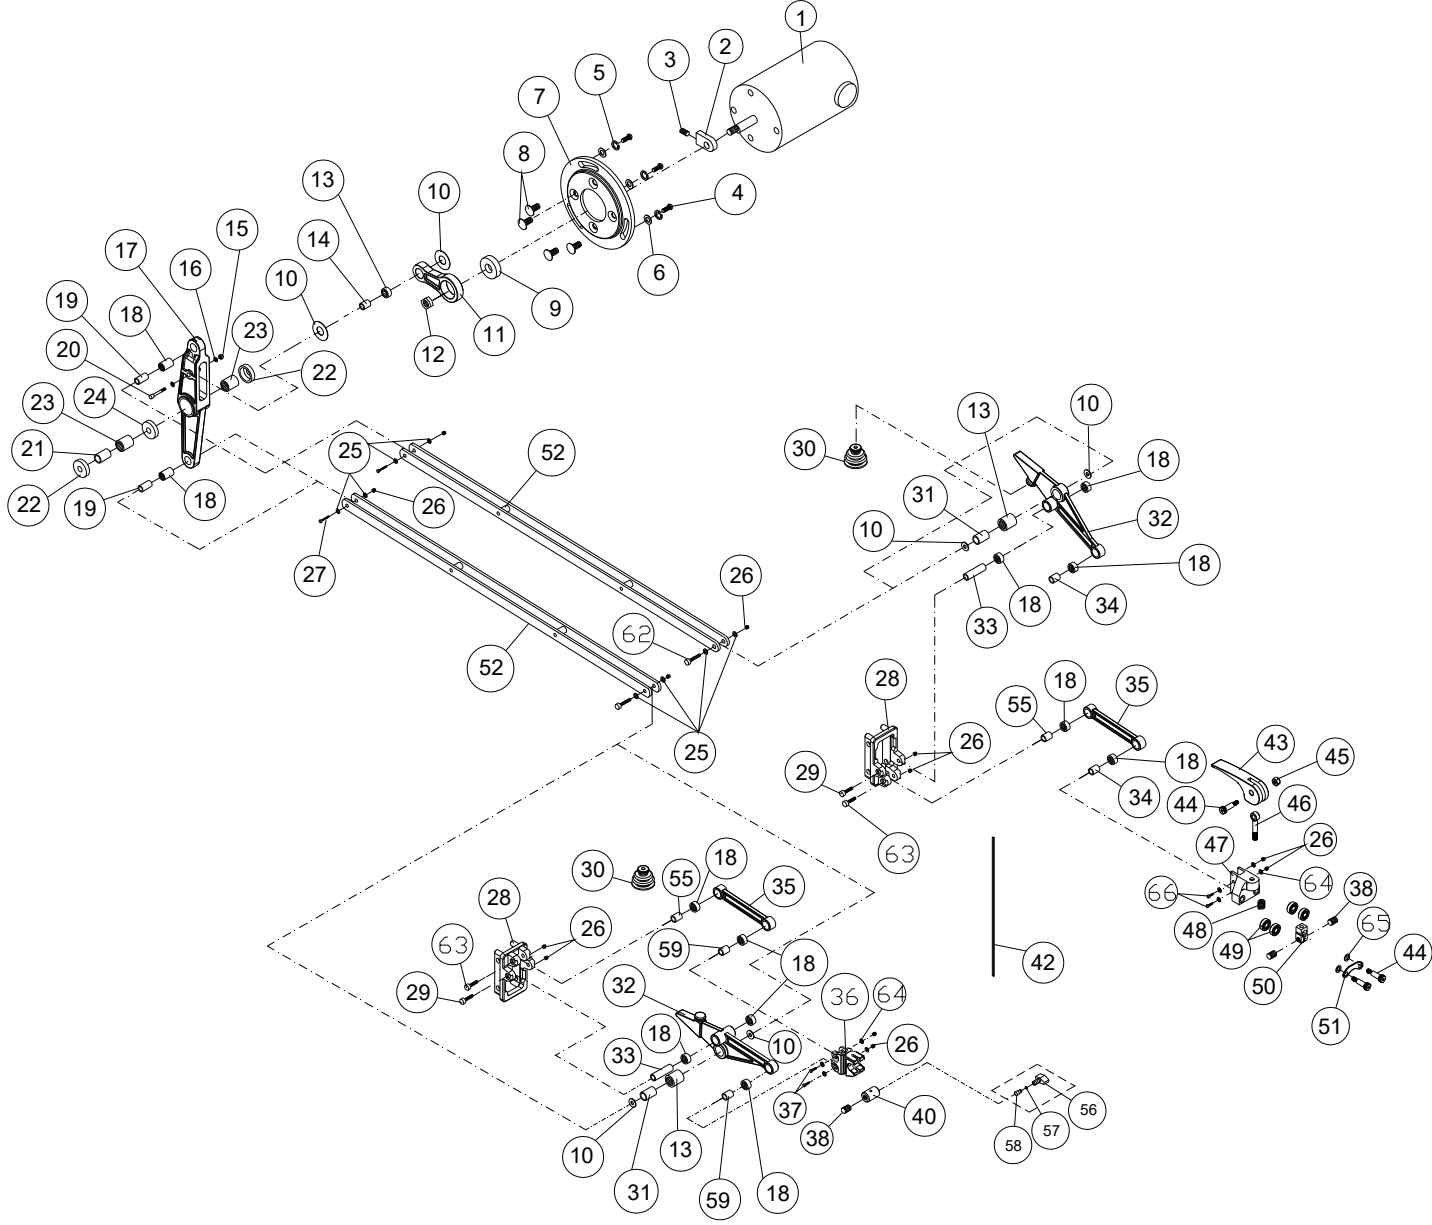

15.3.1 JWSS-18B Drive Link Assembly – Exploded View

15.3.2 JWSS-18B Drive Link Assembly – Parts List

Index No	Part No	Description	Size	Qty
1	JWSS22B-401	Motor		1
	JWSS22B-MCB	Motor Carbon Brush (not shown)		2
	JWSS22B-MCBC	Motor Carbon Brush Cap (not shown)		2
	LM000190	Motor Label (not shown)		1
2	JWSS22B-402	Balance Block		1
3	TS-1523011	Socket Set Screw	M6x6	1
4	TS-0254021	Button Head Socket Screw	1/4-20x1/2	3
5	TS-0720071	Lock Washer	1/4	3
6	TS-0680021	Flat Washer	1/4	3
7	JWSS22B-407	Motor Cover Plate		1
8	TS-1514021	Socket Head Flat Screw	M6x16	4
	JWSS18B-CDLA	Complete Drive Link Assembly (#9 thru 27, #52)		1
9	BB-608ZZ	Ball Bearing	608ZZ	1
10	TS-1550061	Flat Washer	M8	6
11	JWSS22B-411	Motor Cam		1
12	JWSS22B-412	Nut	M8xP1.25LH	1
13	JWSS22B-413	Bearing	810	3
14	JWSS22B-414	Inner Bearing Sleeve	Ø8.046x21.5mm	1
15	TS-1541011	Hex Nylon Lock Nut	M5	1
16	TS-1550031	Flat Washer	M5	2
17	JWSS22B-417	Rocker Cam		1
18	JWSS22B-418	Bearing	0609	12
19	JWSS22B-419	Inner Bearing Sleeve (Long)	Ø6.03x16.5mm	2
20	F005667	Socket Head Cap Screw	M5x28	1
21	JWSS22B-421	Main Rocker Pivot	Ø14.04x35.50mm	1
22	JWSS22B-422	Bearing Cover		2
23	JWSS22B-423	Bearing	1412	2
24	JWSS22B-424	Bushing		1
25	TS-1550021	Flat Washer	M4	8
26	TS-1541001	Hex Nylon Lock Nut	M4	12
27	TS-1501071	Socket Head Cap Screw	M4x25	2
28	JWSS22B-428	Rocker Mount		2
29	F005359	Socket Head Cap Screw	M4x45	2
30	JWSS22B-430	Air Pump Bellows		2
31	JWSS22B-431	Inner Bearing Sleeve – Front Rocker	Ø8.03x18.40mm	2
32	JWSS22B-432	Front Rocker		2
33	JWSS22B-433	Inner Bearing Sleeve (Long)	Ø6.03x37mm	2
34	JWSS22B-434	Inner Bearing Sleeve	Ø6.03x16mm	2
35	JWSS22B-435	Strut		2
	JWSS22B-NLBCK	New Lower Blade Chuck Kit (#26,36,37,59,64)		1
36	JWSS22B-436A	Lower Blade Chuck with Magnet		1
37	F005668	Socket Head Cap Screw	M4x22	4
38	JWSS22B-438	Set Screw	M6x5	5
	727201	Lower Blade Holder Assembly (#38, 40, 56 thru 58), set of 3		1
40	JWSS22B-440	Lower Blade Holder		2
42	JWSS22B-442	Scroll Blade	0.36mm (t) x 1.1mm (W) x 130mm (L) x 11 TPI	5
43	JWSS22B-443	Tension Lever		1
44	JWSS22B-444	Screw		3
45	TS-1541011	Hex Nylon Lock Nut	M5	1
46	JWSS22B-446	Bolt		1
47	JWSS22B-447	Upper Blade Chuck		1
48	JWSS22B-448	Spring		1
49	JWSS22B-449	Bearing	R4ZZ	4
50	JWSS22B-450	Blade Clamp Assembly (includes #38)		1
51	JWSS22B-451	Plate		1
52	JWSS18B-452	Drive Link Assembly		2
55	JWSS22B-455	Inner Bearing Sleeve (Short)	Ø6.03x21mm	2
	JWSS22B-TSA	Thumb Screw Assembly (#56 thru 58)		1
56	JWSS22B-456	Thumb Screw		1
57	JWSS22B-457	O-Ring		1