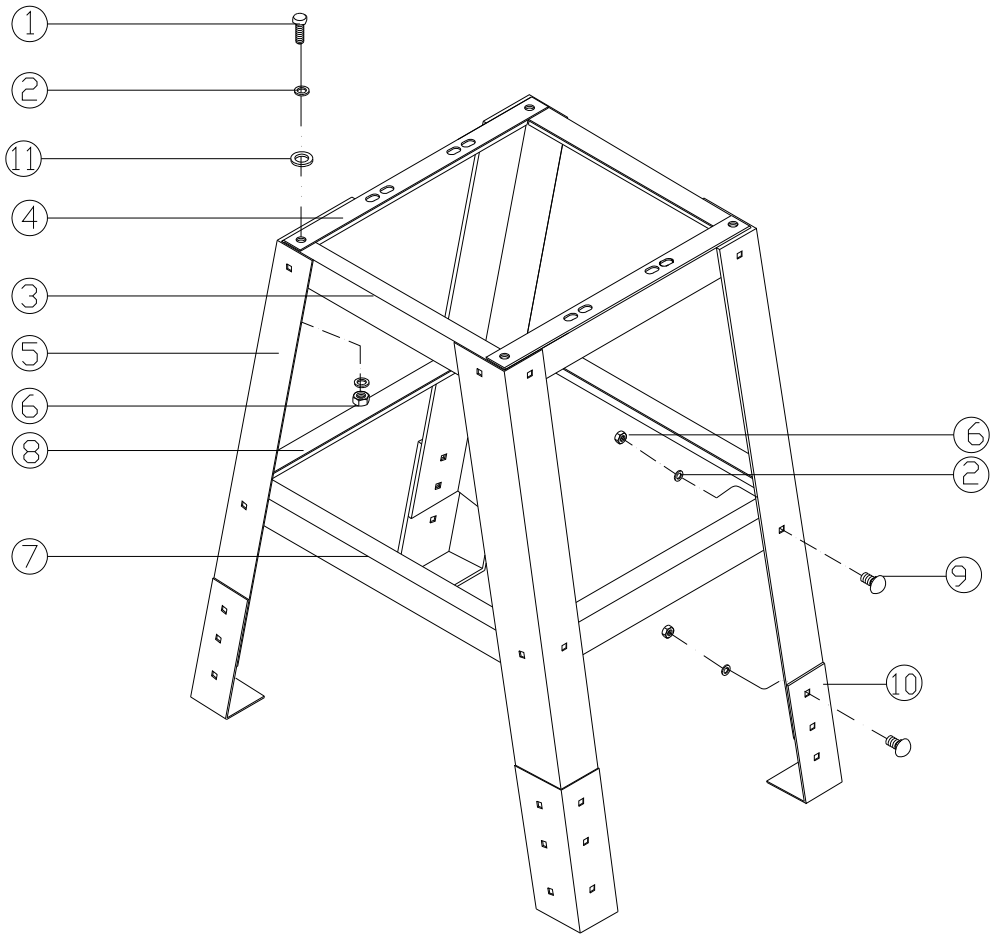

15.4.1 Stand (OPTIONAL) for JWSS-18B Scroll Saw – Exploded View

15.4.2 Stand (OPTIONAL) for JWSS-18B Scroll Saw – Parts List

Index No	Part No	Description	Size	Qty
	727300S	Stand for Scroll Saw (#1 thru 10)		
1	TS-0051051	Hex Cap Screw	5/16"-18 x 1"	4
2	TS-0680031	Flat Washer	5/16"	32
3	JWSS22B-103	Top Short Brace	14-1/2"L	2
4	JWSS18B-104	Top Long Brace	16-5/8"L	2
5	JWSS22B-105	Leg		4
6	TS-0570021	Hex Nut	5/16"-18	28
7	JWSS22B-107	Bottom Short Brace	19-3/8"L	2
8	JWSS22B-108	Bottom Long Brace	21-1/2"L	2
9	JWSS22B-109	Round Hd. Carriage Bolt, b.oxide	5/16"-18 x 1/2"	24
10	JWSS22B-110	Leg Extension		4
11	JWSS22B-111	Rubber washer (included with saw hardware)		4
	JWSS22B-SHK	Stand Hardware Kit (#1,2,6,9)