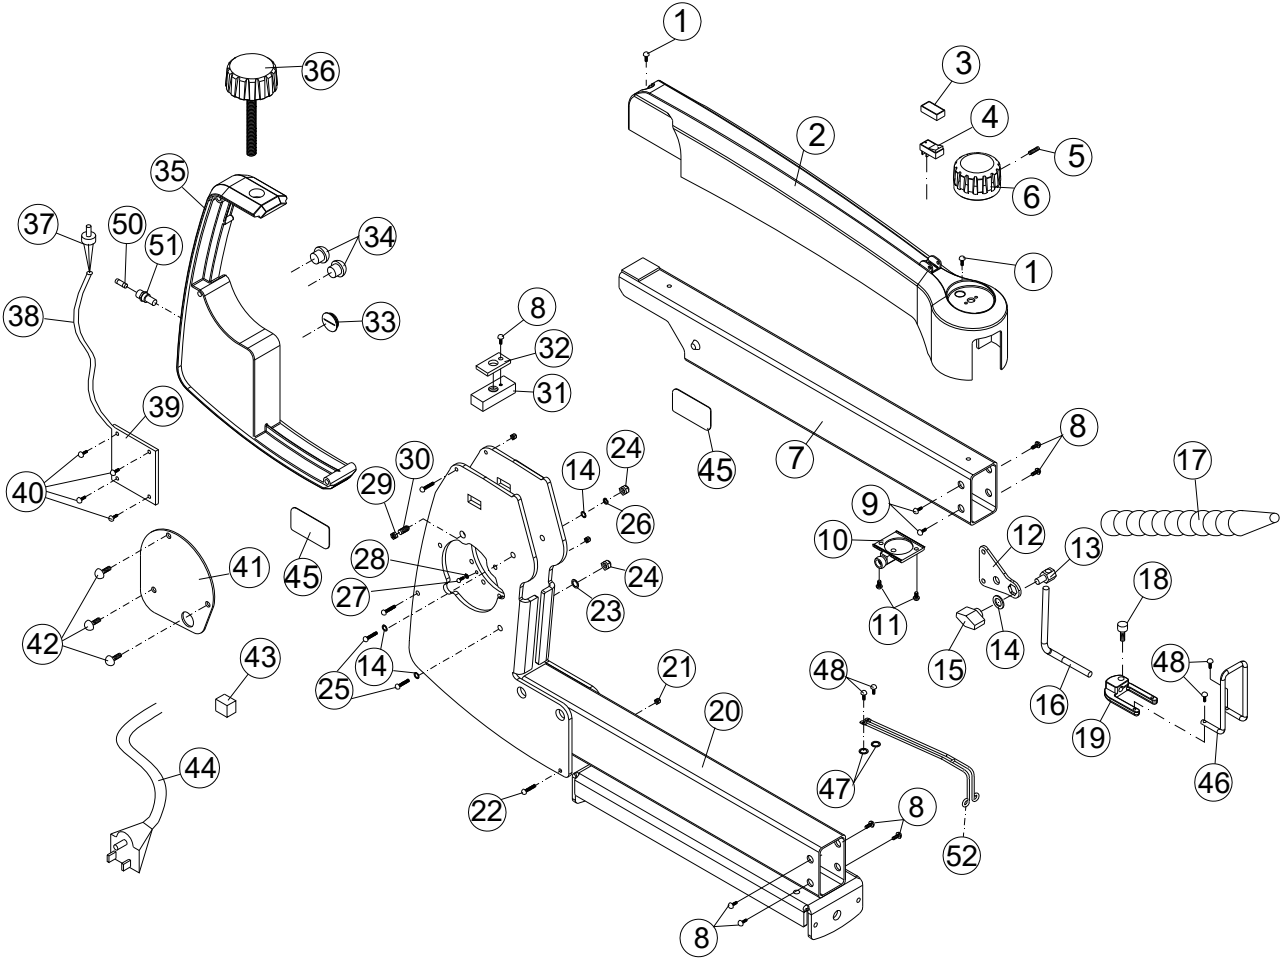

15.1.1 JWSS-18B Upper & Lower Arm Assembly – Exploded View

15.1.2 JWSS-18B Upper & Lower Arm Assembly – Parts List

Index No	Part No	Description	Size	Qty
1	F009668	Button Head Socket Screw	#10-32x1/4	2
2	JWSS18B-202	Top Cover		1
3	JWSS22B-203	Switch Rubber Cover		1
4	JWSS22B-204	Switch		1
5	TS-1521031	Socket Set Screw	M4x8	1
6	JWSS22B-206	VR Knob with Speed Label		1
7	JWSS18-207	Upper Arm		1
8	F009916	Button Head Socket Screw	#10-32x5/16	7
9	F009670	Button Head Socket Screw	#10-32x3/8	2
10	JWSS22B-210	Dust Blower		1
11	TS-081B022	Pan Head Screw	#8-32x3/8	2
12	JWSS22B-212	Hold Down Mount Plate		1
13	JWSS22B-213	Hold Down Clamp Screw		1
14	TS-0680021	Flat Washer	1/4"	4
15	JWSS22B-215	Hold Down Clamp Knob		1
16	JWSS22B-216	Hold Down Bar		1
17	JWSS22B-217	Air Nozzle		1
18	TS-0206022	Socket Head Cap Screw	#10-32x1/2	1
19	JWSS22B-219	Hold Down Fork		1
20	JWSS18B-220	Main Body		1
21	5508073	Hex Nylon Lock Nut	#10-32	3
22	F009917	Button Head Socket Screw	#10-32x2-1/4	3
23	TS-0680021	Flat Washer	1/4	1
24	TS-0640071	Hex Nylon Lock Nut	1/4-20	2
25	F009918	Button Head Socket Screw	1/4-20x2-1/2	2
26	TS-130205	Lock Washer	1/4	1
27	TS-081B012	Phillips Pan Head Machine Screw	#8-32x1/4	2
28	TS-0720041	External Tooth Lock Washer	#8	2
29	TS-0561031	Hex Nut	3/8-16	1
30	JWSS22B-230	Ball Set Screw	3/8-16x5/8	1
31	JWSS22B-231	Housing Cross Block		1
32	JWSS22B-232	Cross Block Retainer		1
33	JWSS22B-233	Cap		1
34	JWSS22B-234	Strain Relief		2
35	JWSS22B-235	Control Box		1
36	JWSS22B-236	Arm Adjustment Knob		1
	JWSS22B-237A	PC Board with VR (#37,38,39)		1
37		Variable Resistor		1
38		Control Cable		1
39	JWSS22B-239	PC Board		1
40	JWSS22B-240	Machine Screw	M4x8	4
41	JWSS22B-241	Cover Plate		1
42	TS-0254021	Button Head Socket Screw	1/4-20x1/2	3
43	JWSS22B-243	Sponge Block		1
44	JWSS22B-244	Power Cord	3x18AWG	1
45	JET-92	JET Logo	92x38mm	2
46	JWSS22B-246	Upper Blade Guard		1
47	TS-2361041	Lock Washer	M4	2
48	TS-081B012	Phillips Pan Head Machine Screw	#8-32x1/4	2
50	JWSS22B-250	Fuse	3.15A	1
51	JWSS22B-251	Fuse Holder		1
52	JWSS22B-252	Lower Blade Guard		1
54	LM000187	Warning Label (not shown)	30x102mm	1
55	LM000188	Warning Label (not shown)	49x100mm	1
56	LM000337	ID Label, JWSS-18B (not shown)		1
56	JWSS18B-256	Cable, Main Switch to PCB (not shown)		1
	JWSS22B-253	Foot Switch Assembly (Option, not shown)		1