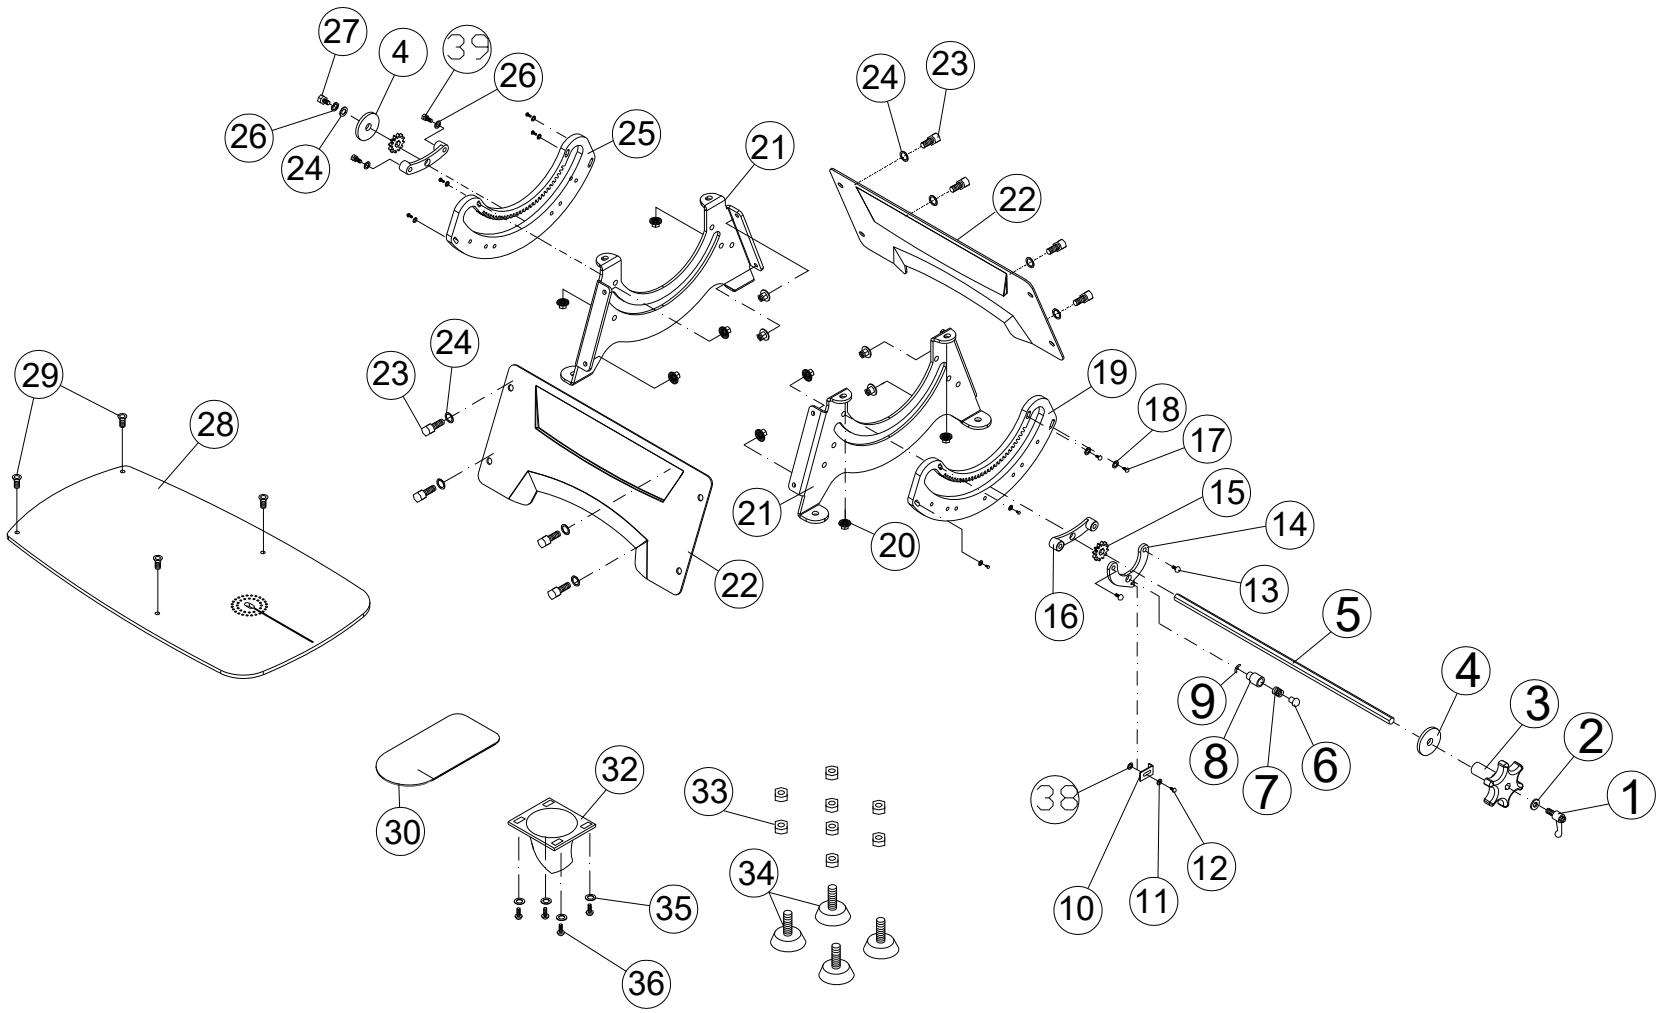

15.2.1 JWSS-18B Table & Cabinet Assembly – Exploded View

15.2.2 JWSS-18B Table & Cabinet Assembly – Parts List

Index No	Part No	Description	Size	Qty
1	JWSS22B-301	Blade Tilt Locking Lever		1
2	TS-0680021	Flat Washer	1/4	1
3	JWSS22B-303	Tilt Adjust Knob		1
4	JWSS22B-304	Blade Tilt Washer		2
5	JWSS18B-305	Tilt Lock Draw Rod		1
6	JWSS22B-306	Detent Plunger		1
7	JWSS22B-307	Spring		1
8	JWSS22B-308	Tilt Detent Barrel		1
9	JWSS22B-309	E-Ring	ETW-3	1
10	JWSS22B-310	Pointer		1
11	TS-1550021	Flat Washer	M4	1
12	TS-2284061	Phillips Pan Head Machine Screw	M4x6	1
13	TS-0254061	Button Head Socket Screw	1/4-20x1	2
14	JWSS22B-314	Angle Indicator Bracket		1
15	JWSS22B-315	Blade Tilt Drive Gear		2
16	JWSS22B-316	Angle Follower		2
17	F009916	Button Head Socket Screw	#10-32x5/16	8
18	TS-069204	Flat Washer	#10x12x1	8
19	JWSS22B-319	Front Trunnion Plate		1
20	JWSS22B-320	Hex Flange Nut	1/4-20UNC	12
21	JWSS22B-321	Trunnion		2
22	JWSS18B-322	Side Panel		2
23	TS-0254041	Button Head Socket Screw	1/4-20x3/4	8
24	TS-0680021	Flat Washer	1/4	9
25	JWSS22B-325	Rear Trunnion Plate		1
26	TS-0720071	Lock Washer	1/4	3
27	TS-0050011	Hex Cap Screw	1/4-20x1/2	1
28	JWSS18B-328	Table		1
29	TS-0245041	Socket Head Flat Screw	1/4-20x3/4	4
30	JWSS18B-330	Dust Collect Plate		1
32	JWSS18B-332	Dust Port	1-1/2 OD	1
33	TS-0561082	Hex Nut	3/8-16	8
34	JWSS22B-334	Leveling Foot	3/8-16x1-1/4	4
35	TS-0692031	Flat Washer	#8	4
36	F009924	Button Head Socket Screw	#8-32x5/16	4
38	TS-0720051	External Tooth Washer	M4	1
39	TS-0050031	Hex Cap Screw	1/4-20x3/4	2