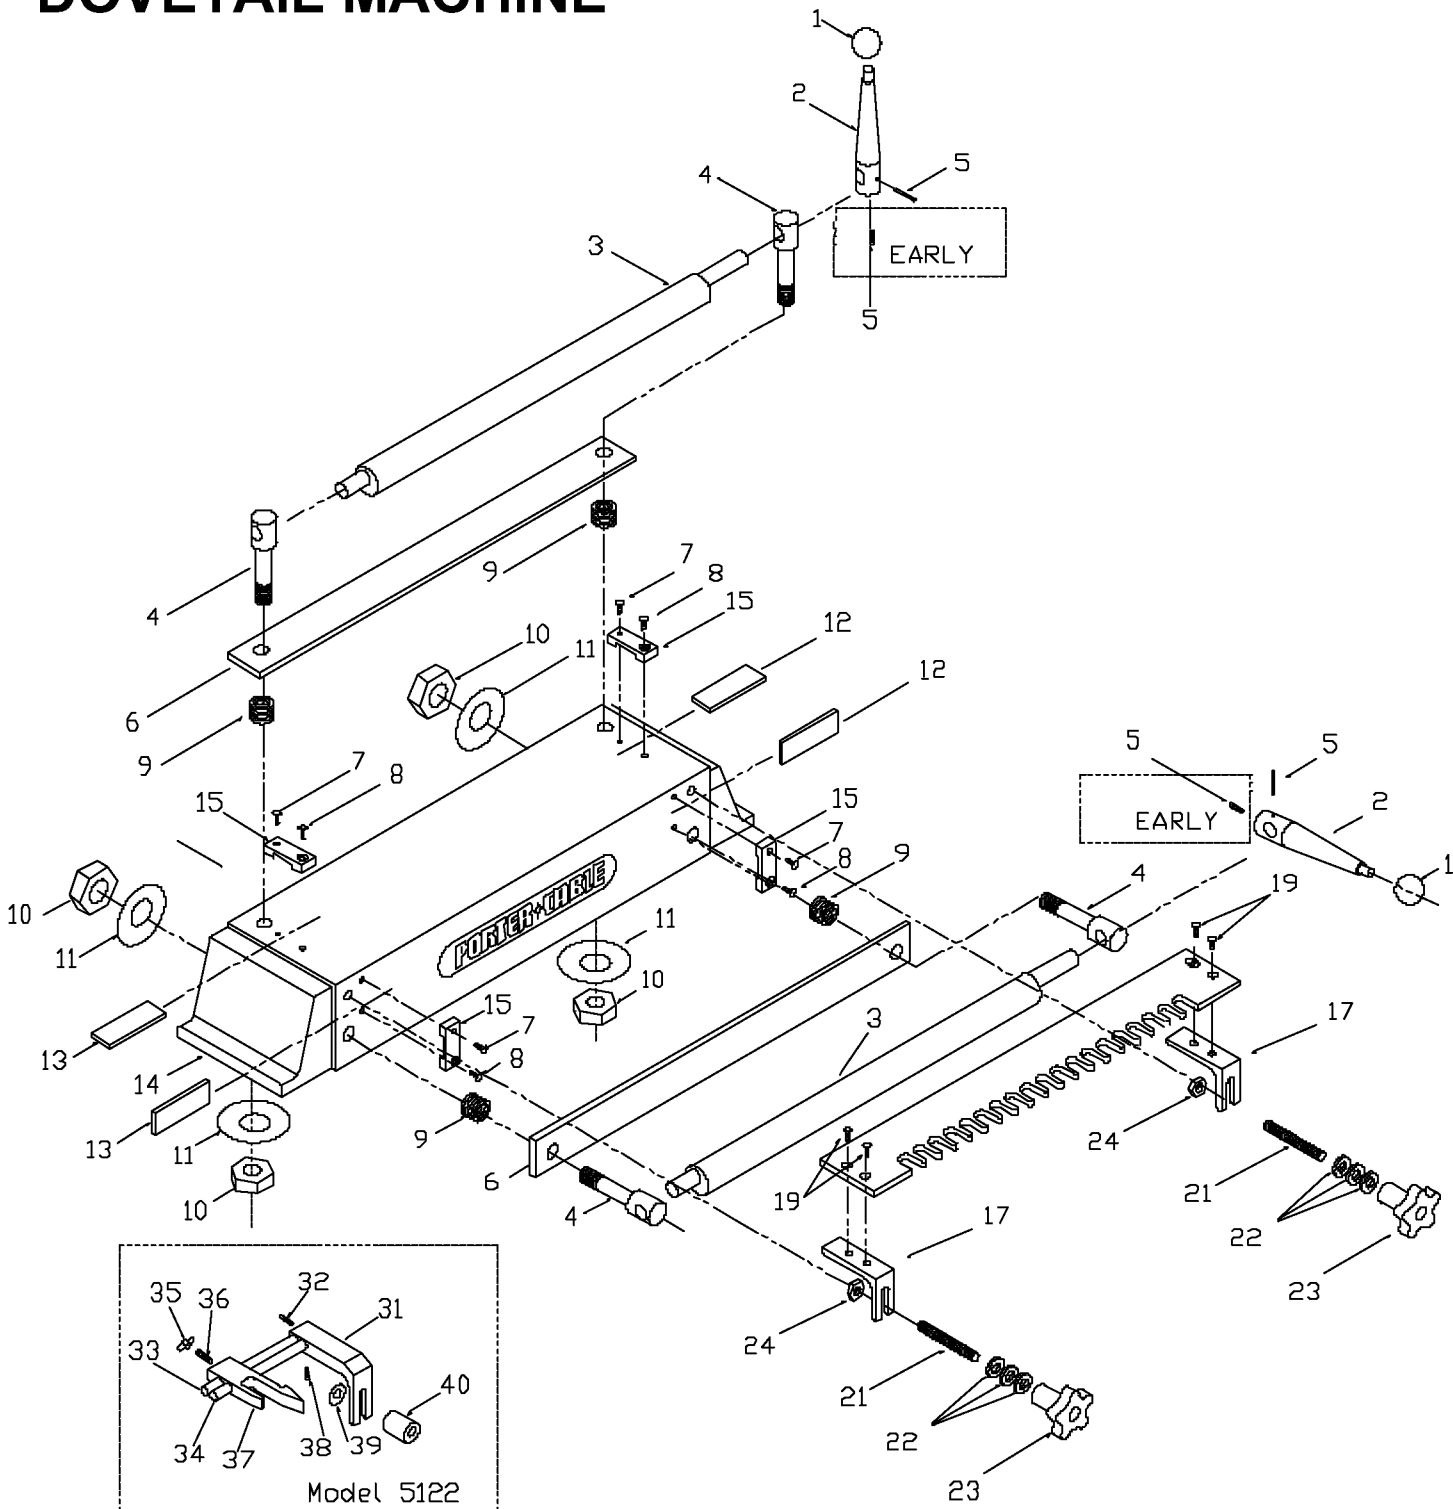

PORTER-CABLE

OMNIJIG™

DOVETAIL MACHINE

5116
7116

Parts List for 7216-BDK Type 1

Item Number	Part Number	Description	Qty Required
1	699409	KNOB	1
2	000000-00	No Longer Available	1
3	000000-00	No Longer Available	1
4	000000-00	No Longer Available	1
5	000000-00	No Longer Available	1
6	000000-00	No Longer Available	1
7	699411	SCREW	10
8	000000-00	No Longer Available	10
9	000000-00	No Longer Available	10
10	000000-00	No Longer Available	10
11	848508	WASHER	10
12	000000-00	No Longer Available	1
13	000000-00	No Longer Available	1
14	000000-00	No Longer Available	1
15	000000-00	No Longer Available	4
17	000000-00	No Longer Available	1
17	000000-00	No Longer Available	1
17	000000-00	No Longer Available	1
19	000000-00	No Longer Available	1
19	000000-00	No Longer Available	1
21	000000-00	No Longer Available	10
22	000000-00	No Longer Available	10
23	699402	KNOB	1
24	000000-00	No Longer Available	10
25	698110	ALLEN WRENCH T2	1
27	000000-00	No Longer Available	10
31	000000-00	No Longer Available	1

Parts List for 7216-BDK Type 1

Item Number	Part Number	Description	Qty Required
32	000000-00	No Longer Available	10
33	000000-00	No Longer Available	1
34	000000-00	No Longer Available	1
35	000000-00	No Longer Available	1
36	000000-00	No Longer Available	10
37	000000-00	No Longer Available	1
37	000000-00	No Longer Available	1
38	802388	SCREW	10
39	000000-00	No Longer Available	10
40	000000-00	No Longer Available	10
50	000000-00	No Longer Available	1
52	000000-00	No Longer Available	1
53	000000-00	No Longer Available	1
54	42046	TEMPLATE GUIDE	1
55	42237	LOCK NUT	1
60	000000-00	No Longer Available	1
62	000000-00	No Longer Available	1
63	000000-00	No Longer Available	1
64	42237	LOCK NUT	1
70	000000-00	No Longer Available	1
72	000000-00	No Longer Available	1
73	000000-00	No Longer Available	1
74	42046	TEMPLATE GUIDE	1
75	42237	LOCK NUT	1
80	000000-00	No Longer Available	1
82	000000-00	No Longer Available	1
84	000000-00	No Longer Available	1