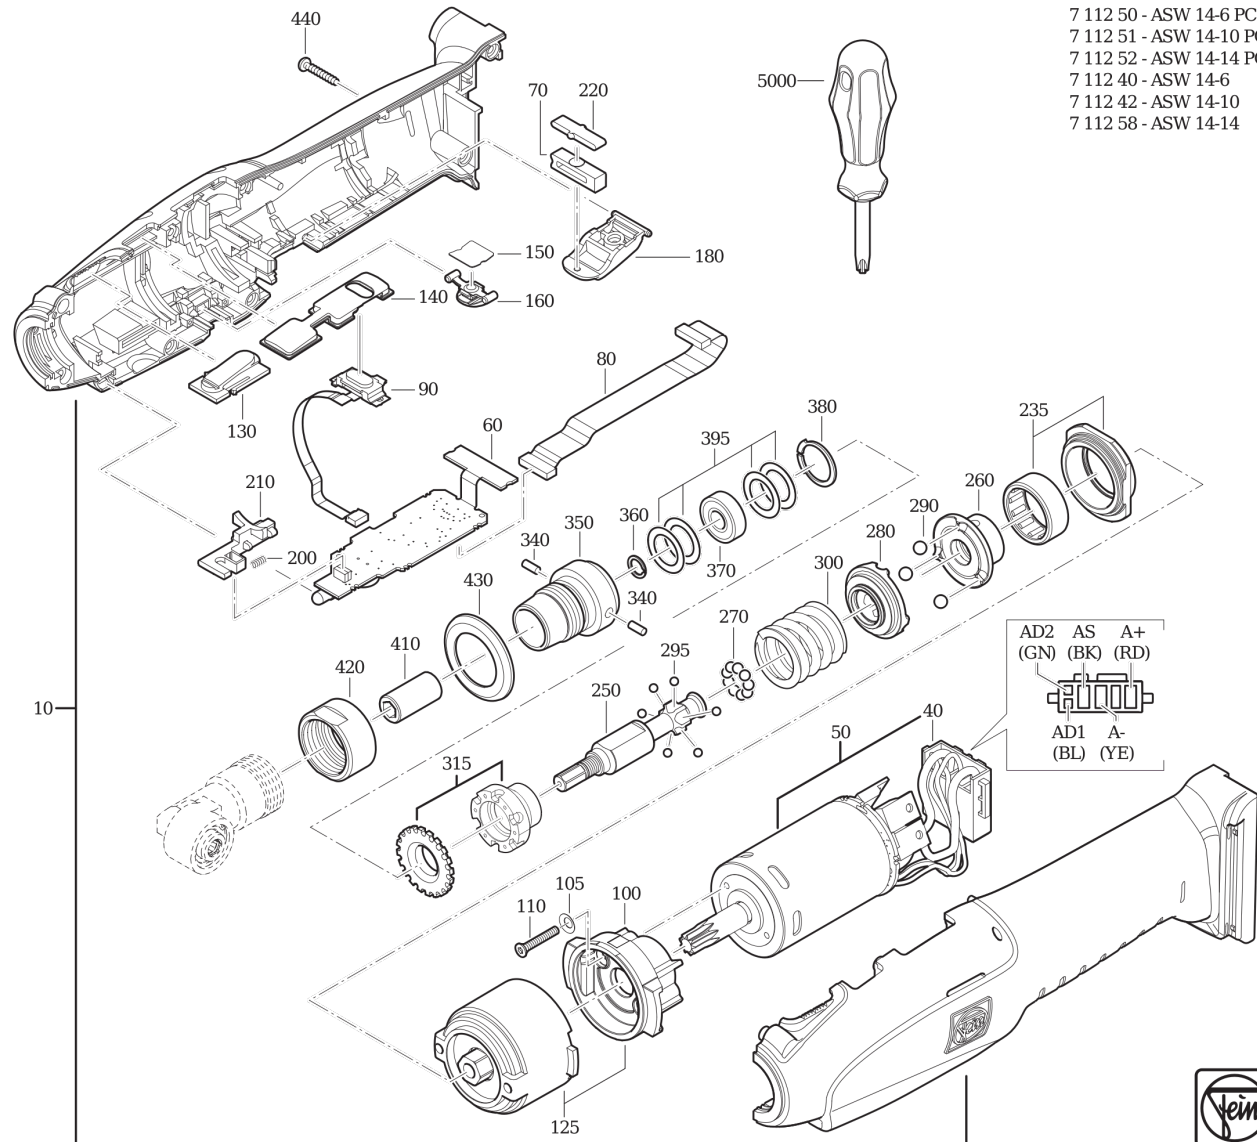

Type:
Part no.:

ASW 14-14 (14.4V)
71125809950