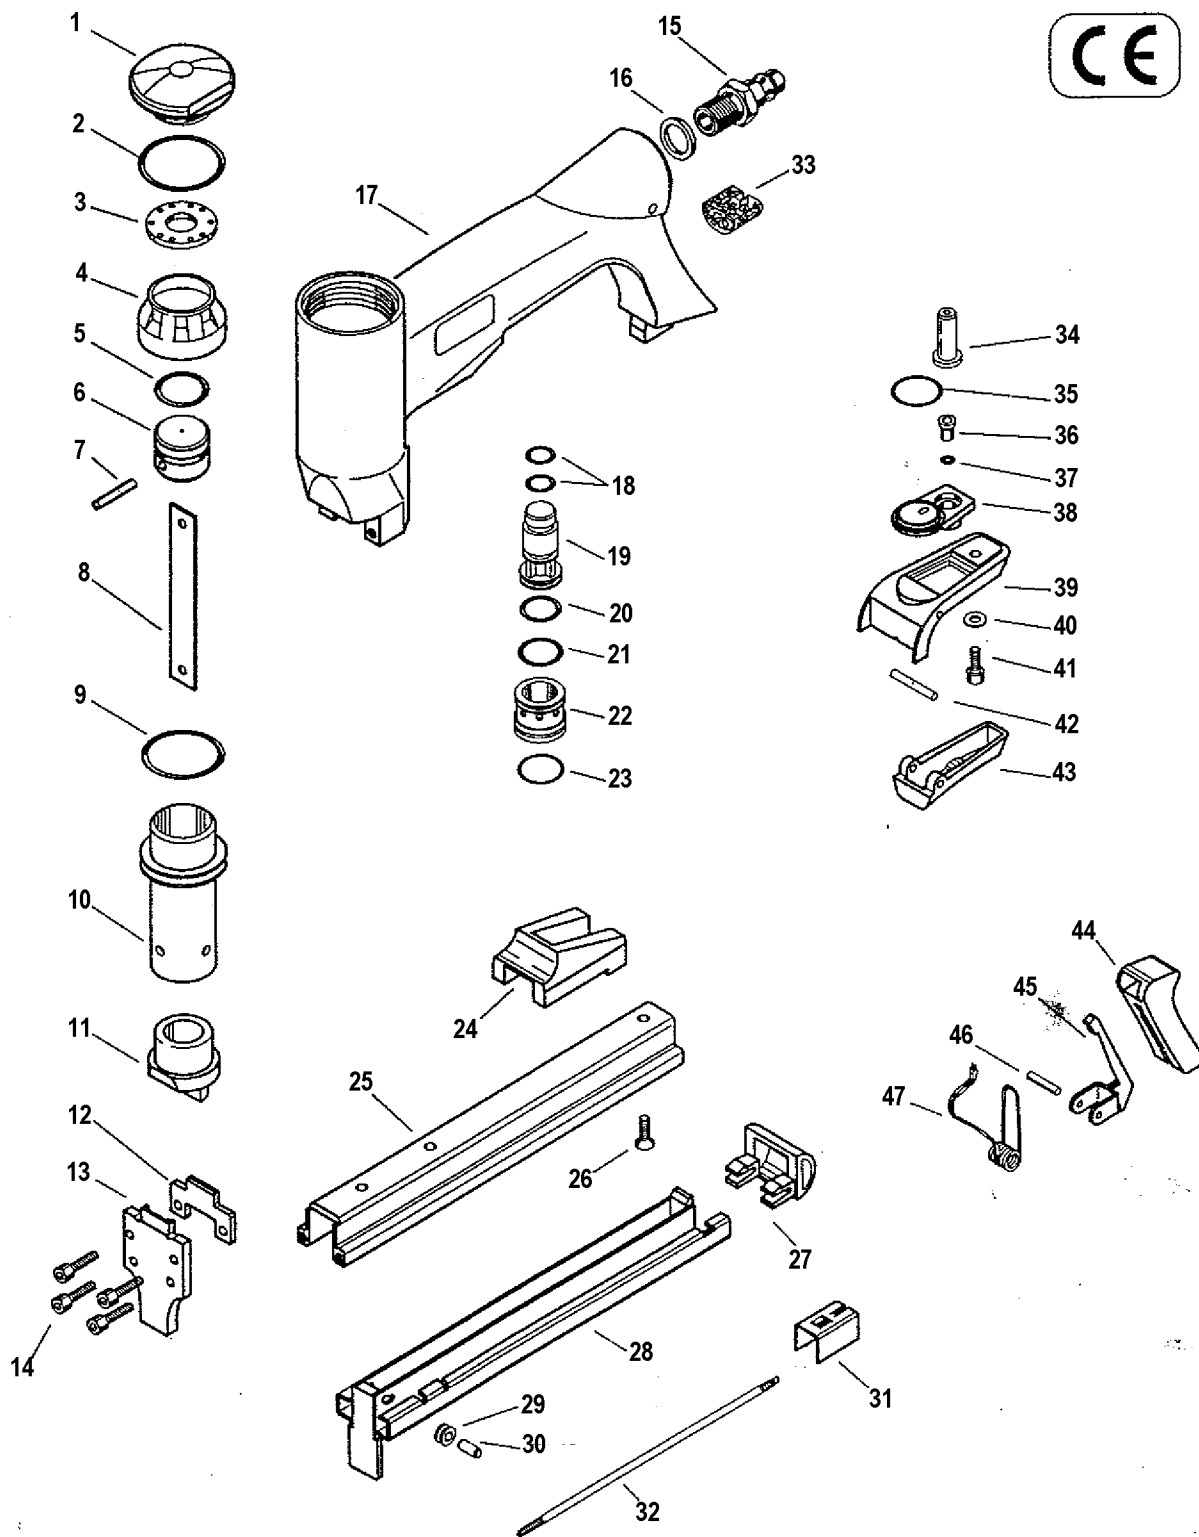

BA-T421

## Parts List for 71/16-421 Type 0

Item Number	Part Number	Description	Qty Required
1	000000-00	No Longer Available	1
2	BA-601240	O-RING	1
3	BA-2042010201	DAMPER	1
4	000000-00	No Longer Available	1
5	BA-603150	O-RING	1
6	BA-2040001814	PISTON	1
7	BA-610460	LOCK PIN	1
8	000000-00	No Longer Available	1
9	BA-601210	O-RING	1
10	000000-00	No Longer Available	1
11	BA-2042001861	BUMPER	1
12	000000-00	No Longer Available	1
13	000000-00	No Longer Available	1
14	BA-753420	ALLEN BOLT FRONT NOS	4
15	000000-00	No Longer Available	1
16	000000-00	No Longer Available	1
17	000000-00	No Longer Available	1
18	BA-601090	O-RING	2
19	000000-00	No Longer Available	1
20	BA-600140	O-RING	1
21	BA-600160	O-RING	1
22	000000-00	No Longer Available	1
23	BA-600860	O-RING	1
24	000000-00	No Longer Available	1
25	000000-00	No Longer Available	1
26	000000-00	No Longer Available	1
27	000000-00	No Longer Available	1

## Parts List for 71/16-421 Type 0

Item Number	Part Number	Description	Qty Required
28	000000-00	No Longer Available	1
29	BA-2045001520	PUSHER SPRING PULLEY	1
30	000000-00	No Longer Available	1
31	BA-2040101511	FEEDER BAR, 401	1
32	BA-2042001280	FEEDER BAR SPRING	1
33	BA-601090	O-RING	1
34	BA-2042010470	INTERMEDIATE VALVE C	1
35	BA-600170	O-RING	1
36	BA-2040010481	VALVE PIN	1
37	BA-600050	O-RING	1
38	000000-00	No Longer Available	1
39	000000-00	No Longer Available	1
40	000000-00	No Longer Available	1
41	BA-753400	ALLEN BOLT	1
42	000000-00	No Longer Available	1
43	BA-2042010430	TRIGGER	1
44	BA-2042010430	TRIGGER	1
45	000000-00	No Longer Available	1
46	000000-00	No Longer Available	1
47	BA-2042001540	LOCKING PAWL SPRING	1