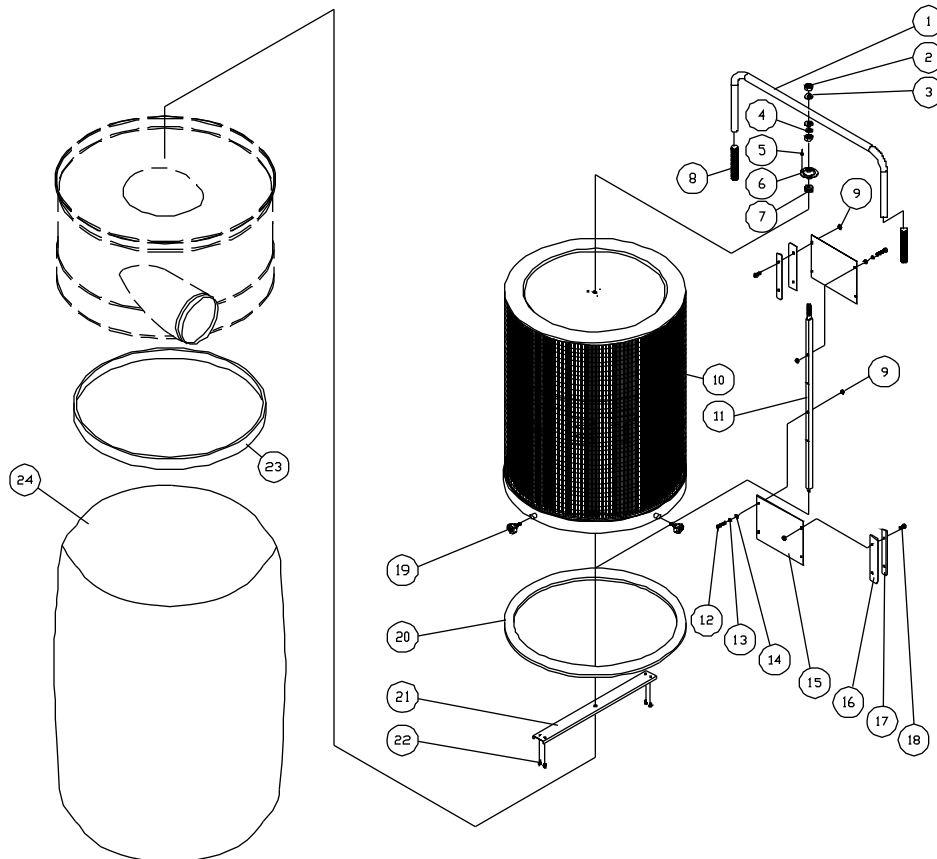

Canister Filter Kit (708639B)

Index No.	Part No.	Description	Size	Qty
.....	708639B	Canister Filter Kit (<i>index # 1-24</i>)	.....	.....
1.....	331050	Handle		1
2.....	TS-1540071	Hex Nut	M10	2
3.....	TS-1550071	Flat Washer	M10	2
4.....	TS-2361101	Lock Washer	M10	1
5.....	BR000052	Rivet	5-2	3
6.....	331014	Bracket		1
7.....	150623	Pad		1
8.....	331051	Soft Grip Handle		2
9.....	TS-1540041	Hex Nut	M6	8
10.....	708739	Filter		1
11.....	331052	Shaft		1
12.....	TS-1482041	Hex Cap Screw	M6X20	4
13.....	TS-2361061	Lock Washer	M6	4
14.....	TS-1550041	Flat Washer	M6	4
15.....	331012	Scraper		2
16.....	331017	Strip		2
17.....	331015	Press Plate		2
18.....	TS-1482021	Hex Cap Screw	M6x12	4
19.....	331037	Knob		4
20.....	331031	Pad		1
21.....	331009	Support		1
22.....	ST049200	Tapping Screw	M4X8	4
23.....	331038	Snap Ring		1
24.....	709563	Plastic Bag (Package of 5)		1
.....	DC1100-CHP	Canister Hardware Package	.....	.....