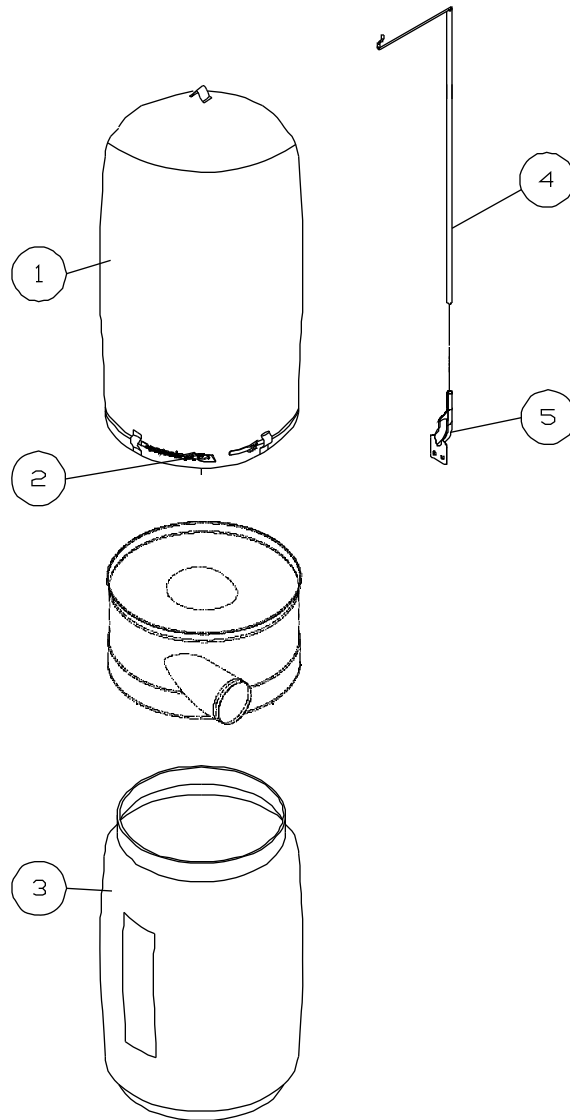

30-Micron Filter Bag Kit (708636F)

Index No.	Part No.	Description	Size	Qty
.....	708636F.....	30-Micron Filter and Collection Bag Kit (<i>index # 1-5</i>).....		
1.....	708698.....	Filter Bag	30 Micron.....	1
2.....	AB410012	Retainer Strap		1
3.....	708699A	Collector Bag		1
4.....	430038.....	Hanger		1
5.....	523011W	Hanger Bracket		1