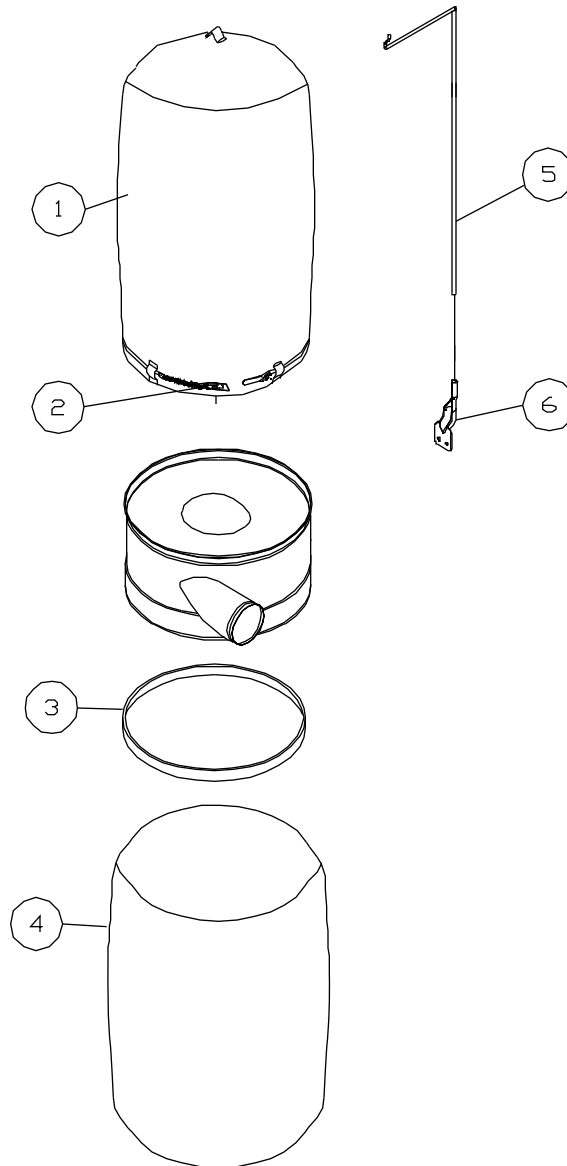

5-Micron Filter Bag Kit (708636F)

Index No.	Part No.	Description	Size	Qty
.....	708636MF	5-Micron Filter and Collection Bag Kit (<i>index # 1-6</i>)		.....
1.....	708706	Filter Bag	5 Micron	1
2.....	AB410012	Retainer Strap		1
3.....	331038	Snap Ring		1
4.....	709563	Plastic Bag (Package of 5)		1
5.....	430038	Hanger		1
6.....	523011W	Hanger Bracket		1