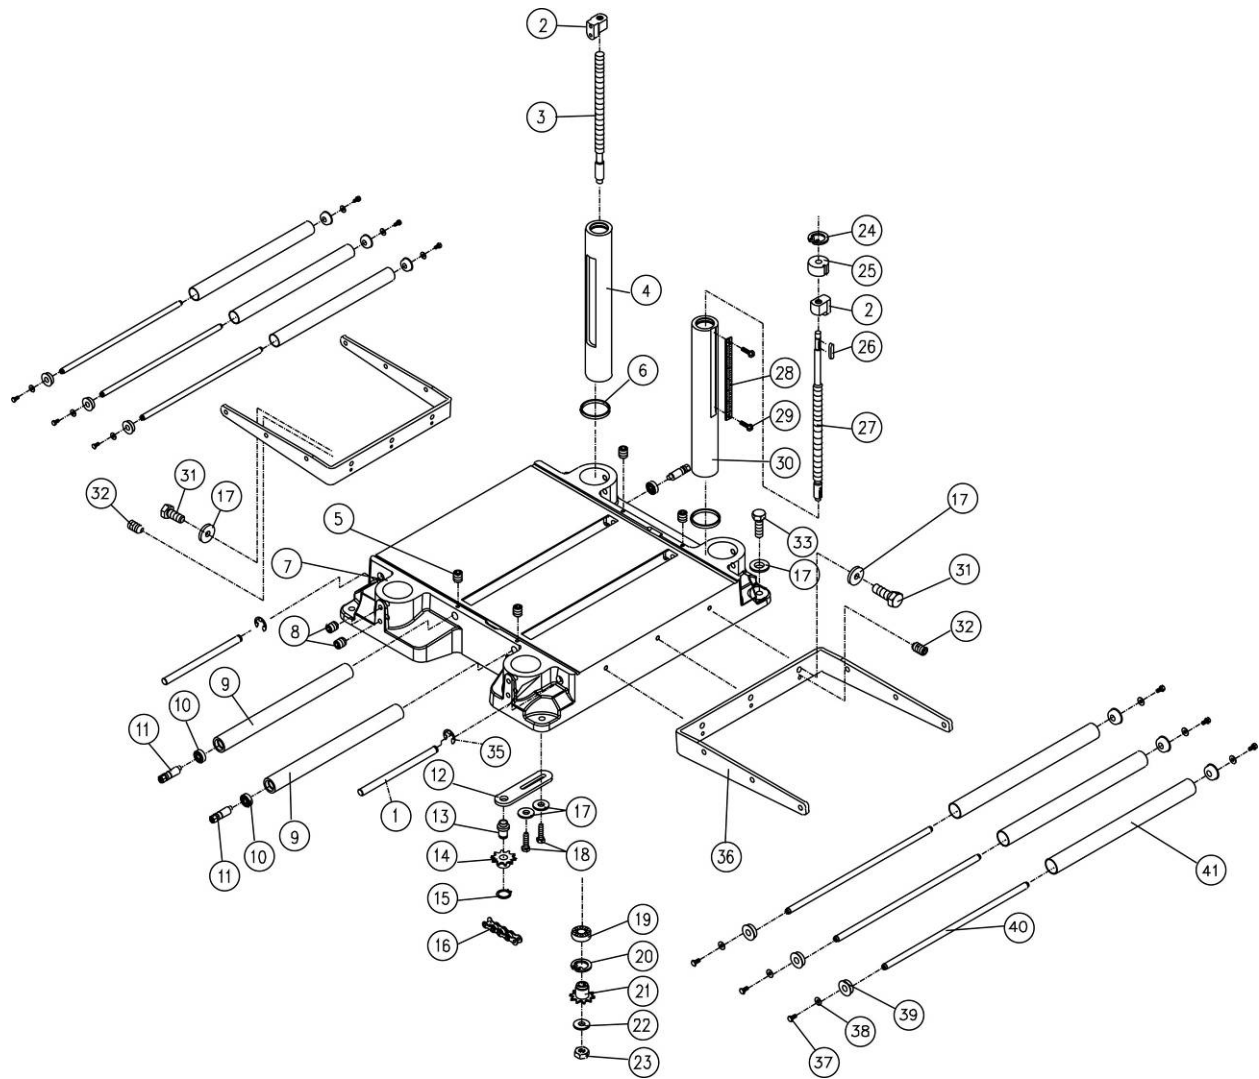

Base Assembly

Base Assembly Parts List

Index No.	Part No.	Description	Size	Quantity
1.....	JWP16OS-201.....	Lifting Handle		4
2.....	JWP15H-207	Nut Fixture		4
3.....	JWP16OS-203.....	Leadscrew.....		3
4.....	JWP16OS-204.....	Column		4
5.....	TS-1523041	Socket Set Screw	M6×12L	4
6.....	JWP15H-203	Column		4
7.....	JWP16OS-207.....	Base		1
8.....	TS-1525021	Socket Set Screw	M10×12L.....	8
9.....	JWP16OS-209.....	Roller		2
10.....	BB-608Z.....	Ball Bearing.....		4
11.....	JWP15H-104	Eccentric Shaft		4
12.....	JWP15H-221	Bracket		1
13.....	JWP15H-222	Shaft.....		1
14.....	JWP15H-223	Sprocket		1
15.....	JWP15H-224	Retaining Ring.....	STW-15	1
16.....	JWP16OS-216.....	Chain.....	41×148P.....	1
17.....	TS-1550061	Flat Washer.....	M8.....	18