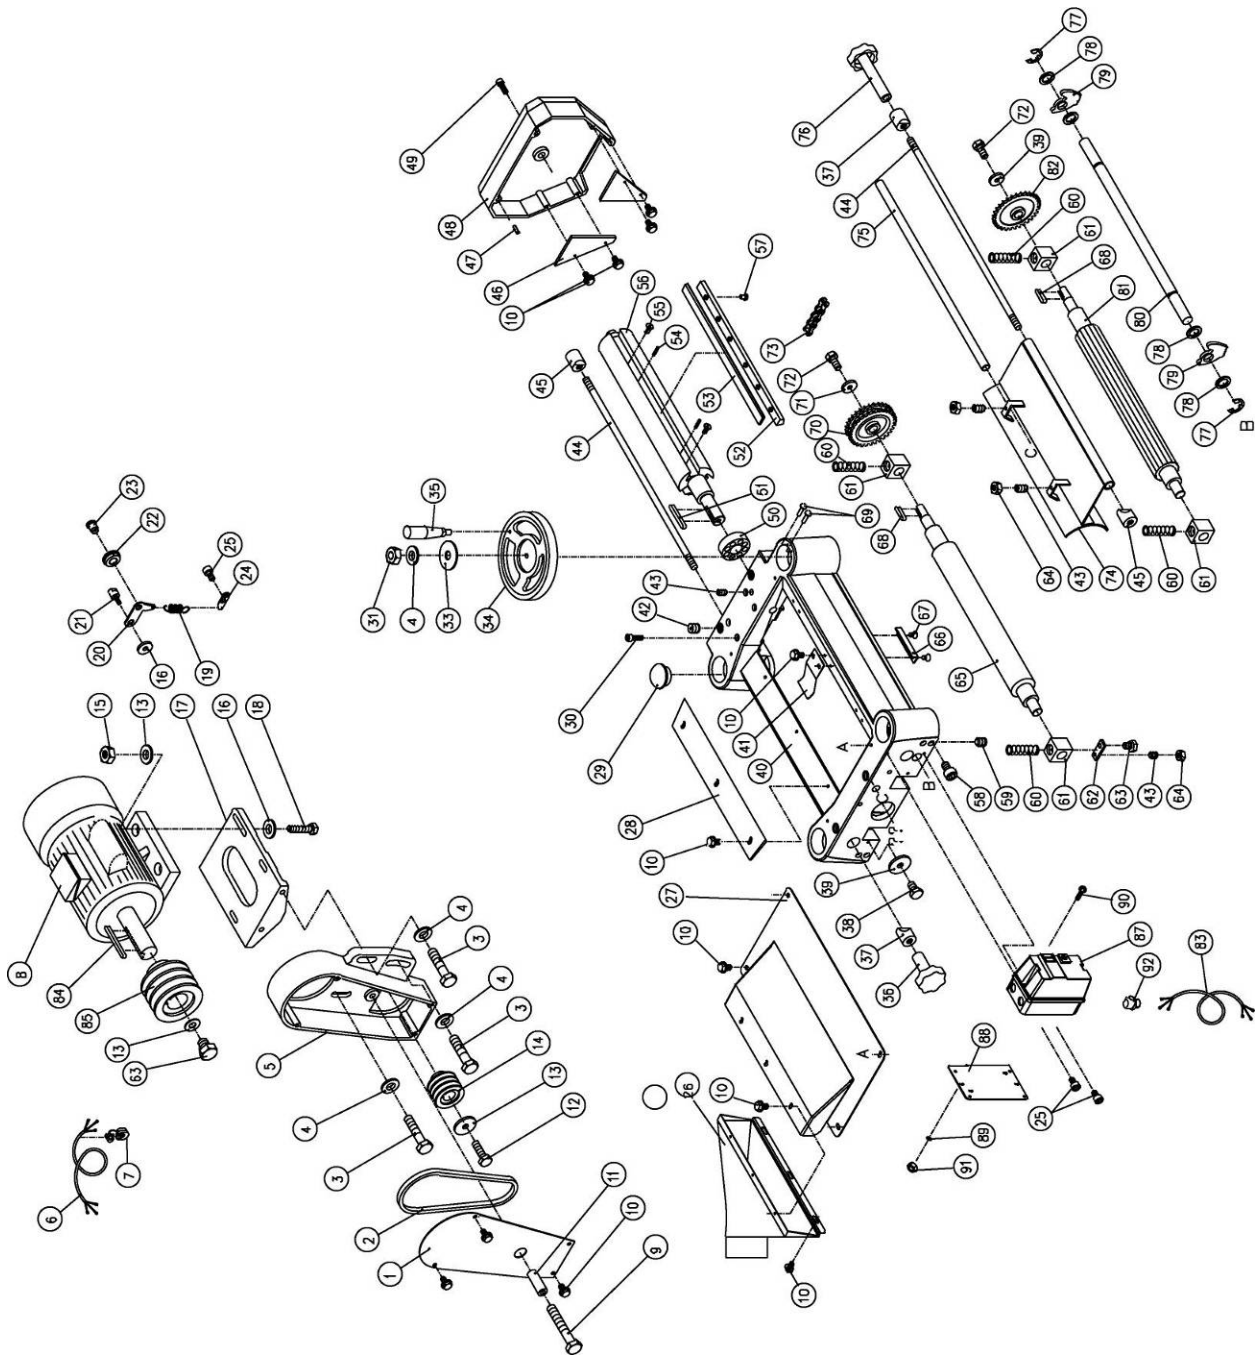

Parts List for the JWP-16OS Planer

Head Assembly

Head Assembly Parts List

Index No.	Part No.	Description	Size	Quantity
1	JWP16OS-101	Pulley Guard		1
2	JWP16OS-102	V-belt	M27	3
3	TS-1491041	Hex Cap Screw	M10×30L	3
4	TS-1550071	Flat Washer	M10	4
5	JWP16OS-105	Pulley Cover		1
6	JWP16OS-106	Motor Cable		1
7	JWP16OS-107	Strain Relief		1
8	JWP16OS-108	Motor		1
9	JWP16OS-109	Hex Cap Screw	M10×80L	1
10	JWP16OS-110	Hex Flange Screw	M6×12L	27
11	JWP16OS-111	Spacer		1
12	TS-1490041	Hex Cap Screw	M8×25L	1
13	TS-1550061	Flat Washer	M8	9
14	JWP15H-014	Machine Pulley		1
15	TS-1540061	Hex Nut	M8	12
17	JWP16OS-117	Motor Mount		1
18	TS-1490081	Hex Cap Screw	M8×45L	4
19	PA-C61	Spring		1
20	PA-C58	Bracket		1
21	PA-C59	Shaft		1
22	PA-C57	Idle Pulley		1
23	PA-C56	Shaft		1
24	PA-C60	Hanger		1
25	TS-1503031	Socket Head Cap Screw	M6×12L	3
26	JWP16OS-126	Collector Hood		1
27	JWP16OS-127	Upper Cover		1
28	JWP15H-040	Deflector Plate		1
29	JWP16OS-129	Cap		3
30	TS-1504101	Socket Head Cap Screw	M8×50L	4
31	TS-1540072	Hex Nut	M10-1.25M	4
33	JWP16OS-133	Label, Direction		1
34	JWP16OS-134	Handwheel		1
35	JWP15H-060	Handle		1
36	JWP15H-109	Knob		1
37	JWP15H-108	Lock Bushing		2
38	TS-1482021	Hex Cap Screw	M6×12L	4
39	TS-1550041	Flat Washer	M6	6
40	JWP16OS-140	Head Casting		1
41	JWP15H-036	Plate Spring		3
42	JWP15H-021	Socket Set Screw	M22-1.5P×20L	4
43	TS-1523051	Socket Set Screw	M6×16L	4
44	JWP16OS-144	Shaft		2
45	JWP15H-106	Lock Bushing		2
46	PF-C22	Plate		2
47	JWP15H-062	Spring Pin		2
48	JWP15H-061	Cover		1
49	TS-1504091	Socket Head Cap Screw	M8×45L	1
50	JWP16OS-150	Ball Bearing	6205-2NSE	1
51	JWP16OS-151	Key	8×8×40	1
52	JWP16OS-152	Knife Bar		3
53	708814	Knives (Set of 3)		1
54	JWP16OS-154	Spring		6
55	TS-1513021	Socket Head Flat Screw	M5×12L	6
56	JWP16OS-156	Cutterhead		1