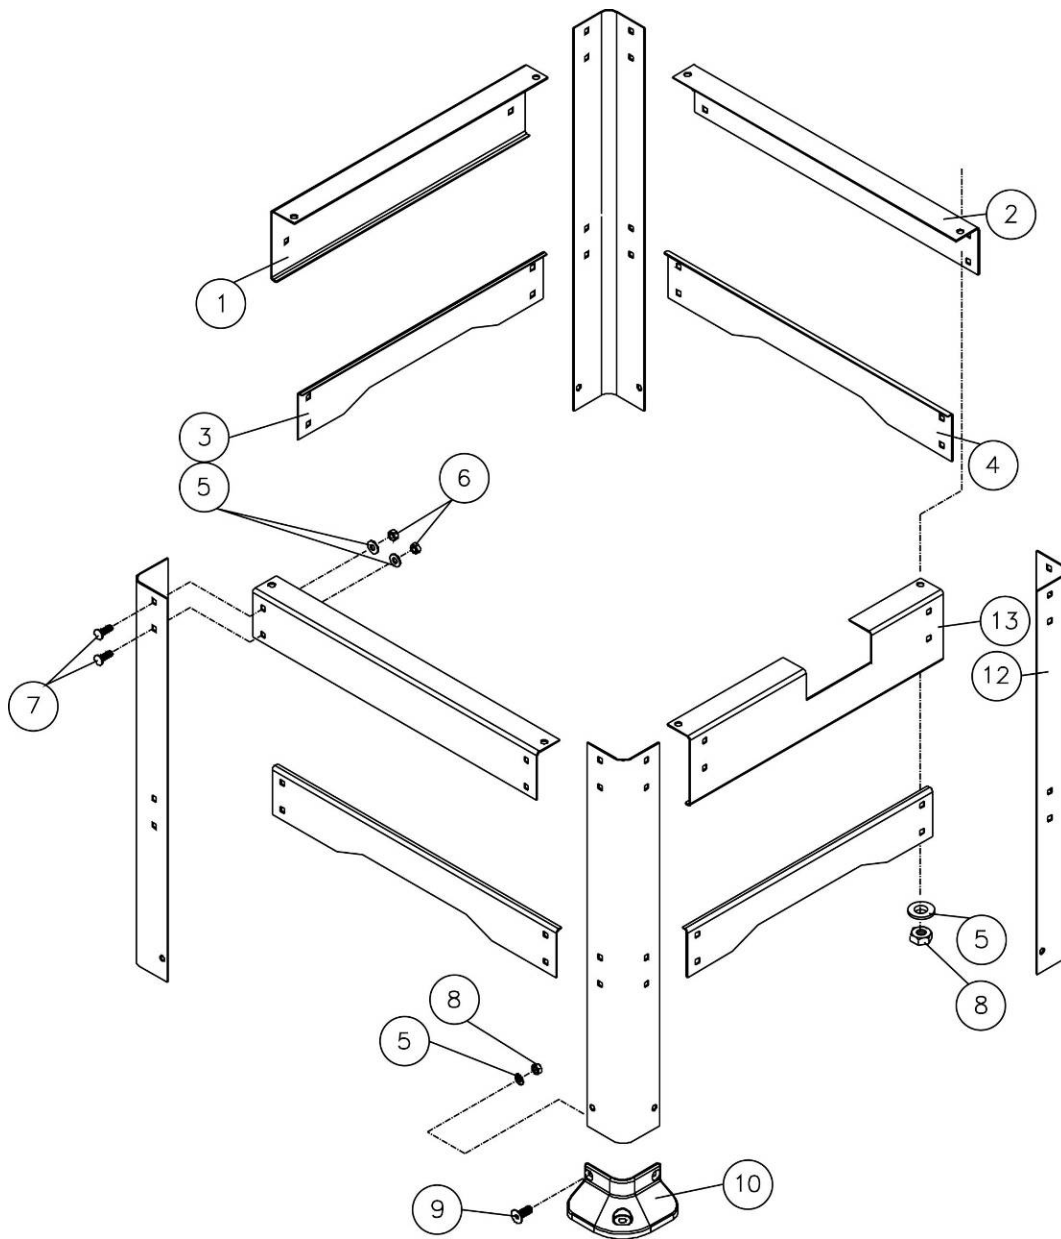

Stand Assembly

Stand Assembly Parts List

Index No.	Part No.	Description	Size	Quantity
1.....	JWP16OS-401.....	Upper Side Brace (L)		1
2.....	JWP16OS-402.....	Upper Front Brace		2
3.....	JWP16OS-403.....	Down Side Brace (R)		2
4.....	JWP16OS-404.....	Down Front Brace.....		2
5.....	TS-1550061	Flat Washer.....	M8.....	48
6.....	TS-0561021	Hex Nut.....	5/16"-18.....	32
7.....	JWP16OS-407.....	Carriage Bolt	5/16"-18x14L.....	32
8.....	TS-1540061	Hex Nut.....	M8.....	12
9.....	TS-1515021	Socket Head Flat Screw.....	M8x20L.....	8
10.....	JWP16OS-410.....	Foot.....		4
12.....	JWP16OS-412.....	Leg.....		4
13.....	JWP16OS-413.....	Upper Side Brace (R).....		1