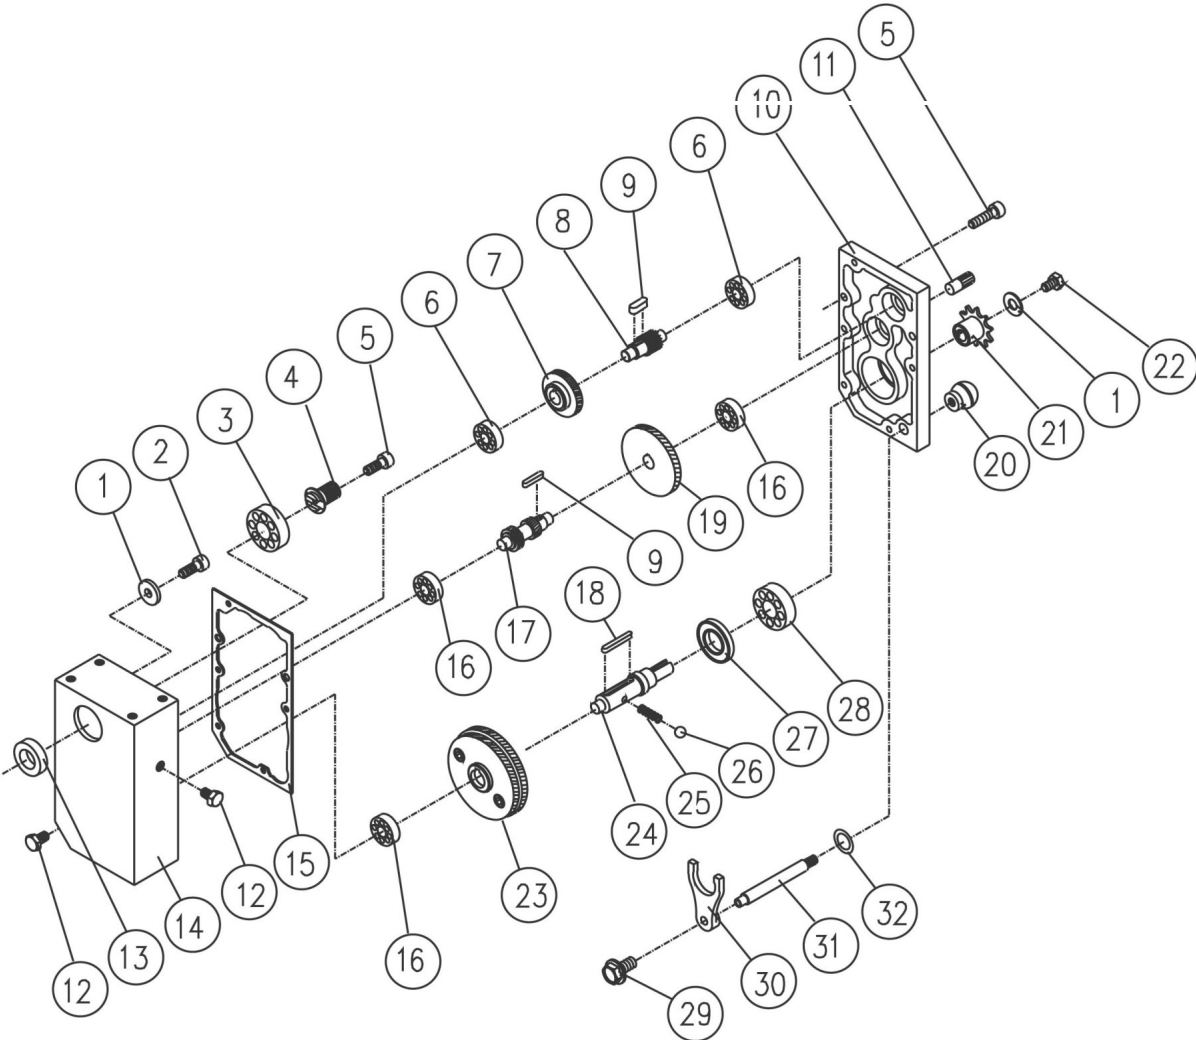

Gear Box Assembly

Gear Box Assembly Parts List

Index No.	Part No.	Description	Size	Quantity
1	TS-1550041	Flat Washer	M6	2
2	TS-1503031	Socket Head Cap Screw	M6x12L	1
3	BB-6204ZZ	Ball Bearing	6204ZZ	1
4	JWP15H-304	Gear		1
5	TS-1503061	Cap Screw	M6x25L	6
6	BB-6201	Ball Bearing	6201	1
7	JWP15H-309	Gear	47T	1
8	JWP15H-310	Gear	18T	1
9	JWP15H-313	Key	5x5x10	2
10	JWP15H-337	Cover		1
11	JWP15H-335	Pin		2
12	JWP15H-339	Oil Plug		2
13	OS-28408	Oil Seal	TC28x40x8	1
14	JWP15H-301	Gear Box		1
15	JWP15H-336	Gasket		1
16	BB-6201Z	Ball Bearing	6201Z	3
17	JWP15H-314	Shaft		1
18	JWP15H-320	Key	6x6x40	1
19	JWP15H-312	Gear	71T	1
20	JWP15H-334	Knob		1
21	JWP15H-325	Sprocket	12T	1
22	TS-1482031	Hex Cap Screw	M6x16L	1
23	JWP15H-318	Gear Assembly	96/92T	1
24	JWP15H-323	Shaft		1
25	JWP15H-322	Spring		1
26	JWP15H-321	Ball		1
27	OS-25476	Oil Seal		1
28	BB-6204Z	Ball Bearing	6204Z	1
29	JWP16OS-329	Hex Flange Screw	M6x12L	1
30	JWP15H-329	Clutch		1
31	JWP15H-330	Handle		1
32	JWP15H-333	Oil Seal		1
33	JWP15H-327	Chain (not shown)		1