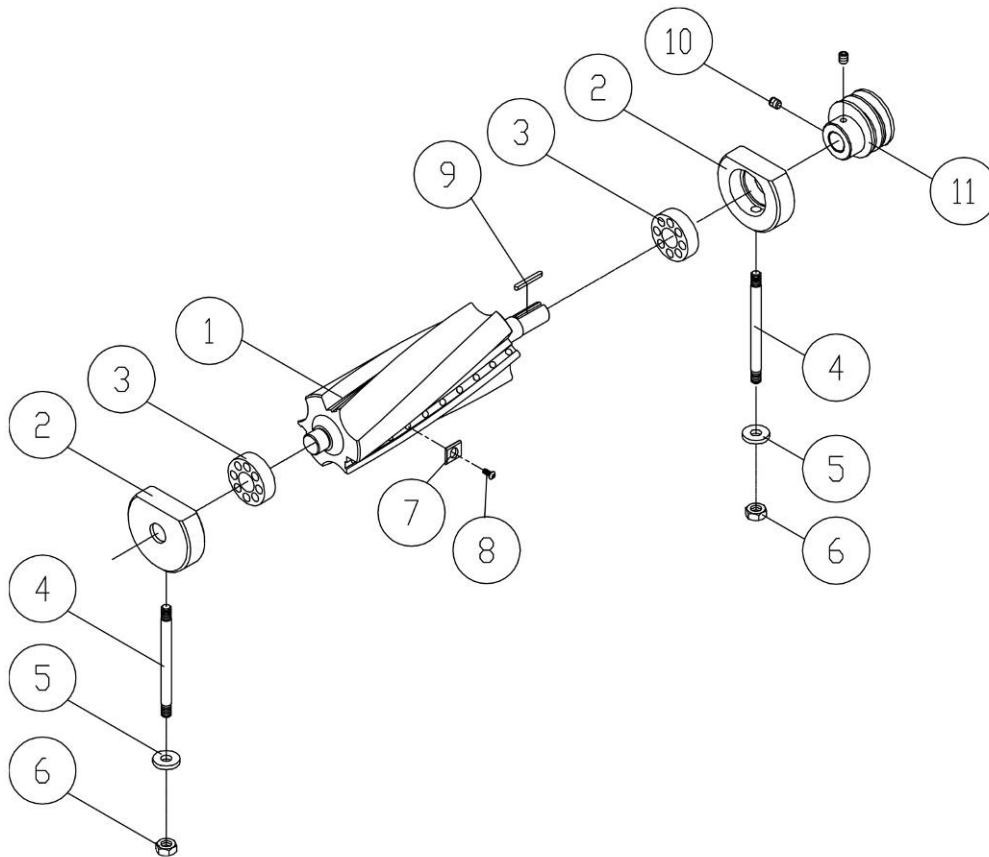

## Parts List – Cutterhead Assembly (JJ-8CS only)

Index No.	Part No.	Description	Size	Qty
1	JC-C01	Cutterhead		1
2	JC-C02	Bearing Housing		2
3	5H-A104	Bearing		2
4	JC-C03	Cutterhead Set Bolt		2
5	TS-0680041	Flat Washer	3/8"	2
6	TS-0561031	Nut	3/8"-16	2
7	PA-C05	Spring		6
8	708802	Knife		3
9	JC-C05	Knife Lock Bar		3
10	JC-C06	Screw		15
11	JC-C07	Knife Gauge Rod		1
12	JC-C08	Knife Gauge		2
13	TS-0680041	Retaining Ring	STW-9"	4
15	JC-C09	Machine Pulley		1
16	5F-G107	Key	5 x 5 x 22	1
17	TS-0270031	Set Screw	5/16"-18NC x 3/8"	2

## Parts List – Cutterhead Assembly (JJ-8HH only)

Index No.	Part No.	Description	Size	Qty
.....	JJ8HH-CA	Cutterhead Assembly (Index # 1 thru 11)		1
.....	1791222-4	Helical Cutterhead Unit (Index # 1, 7, 8)		1
1.....	JJ8HH-101	Helical Cutterhead		1
2.....	JC-C02	Bearing Housing		2
3.....	BB-6204VV	Ball Bearing	6204VV	2
4.....	JC-C03	Bolt		2
5.....	TS-0680041	Flat Washer	3/8"	2
6.....	TS-0561031	Hex Nut	3/8"-16	2
7.....	1791212	Knife Insert (set of 10)		total 36
8.....	JWP208HH-111	Knife Insert Screw	#10-32x1/2	36
9.....	5F-G107	Key	5x5x22	1
10.....	TS-0270031	Socket Set Screw	5/16"-18x3/8"	2
11.....	JC-C09	Cutterhead Pulley		1
12.....	JJ6HH-113	Star Point Screwdriver (not shown)		2