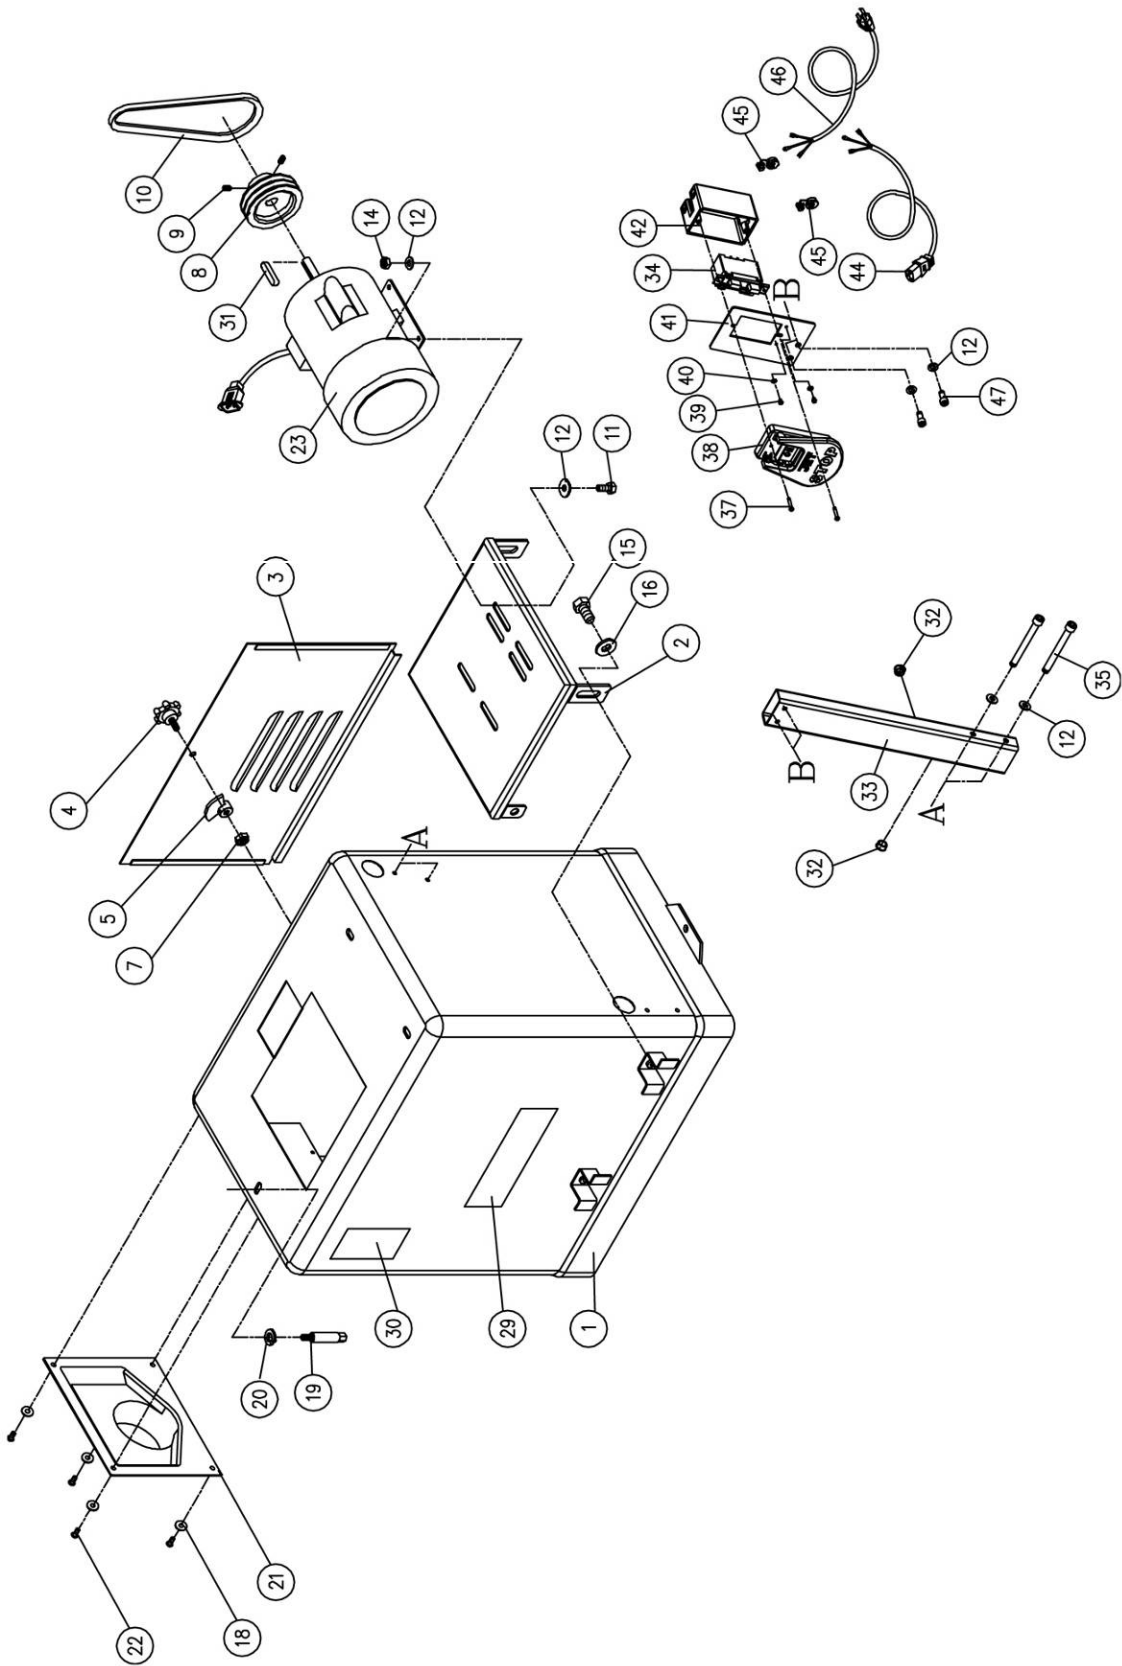

Stand and Motor Assembly (JJ-8HH only)

Parts List – Stand and Motor Assembly (JJ-8HH only)

Index No.	Part No.	Description	Size	Qty
1	JJ8HH-301	Stand		1
2	JC-M02W	Motor Mount		1
3	JC-M03W	Cover		1
4	JC-M04	Knob Screw		1
5	JC-M05	Door Latch		1
7	TS-0561031	Hex Nut	3/8"-16	1
8	JC-M06	Motor Pulley		1
9	TS-0271031	Set Screw	3/8"-16x3/8"	2
10	VB-M52	V- Belt	M-52	2
11	TS-0081031	Hex Cap Screw	5/16"-18x3/4"	4
12	TS-0680031	Flat Washer	5/16"	12
14	TS-0561021	Hex Nut	5/16"-18	4
15	JJ8HH-315	Hex Bolt	1/2"-12x1"	4
16	TS-0680061	Flat Washer	1/2"	4
18	TS-0680021	Flat Washer	1/4"	4
19	JC-M07	Lock Bolt		3
20	TS-0720091	Lock Washer	3/8"	3
21	JC-M03	Dust Chute		1
22	TS-081F032	Screw	1/4"-20x1/2"	4
23	JJ8-917W	Motor	2HP, 1Ph	1
29	PG-M02	JET Label		1
30	JC-T23	Warning Label		1
31	5FK-C13	Key	5x5x35	1
32	JJ6HH-316	Cord Protector		2
33	JJ6HH-315	Switch Arm		1
34	JPS10TS-343	Main Switch		1
35	TS-0208141	Socket Head Cap Screw	5/16"-18x3"	2
37	JJ6HH-348	Screw	M4x25	2
38	JPS10TS-342	Stop Switch Face Plate		1
39	TS-2171012	Screw	M4x6	2
40	JJ6HH-351	Star Washer	M4	2
41	JJ6HH-352	Switch Plate		1
42	JPS10TS-347	Switch Box		1
44	JJ8HH-344	Motor Cord		1
45	JJ8HH-345	Strain Relief		2
46	JJ8HH-346	Power Cord		1
47	TS-0208021	Socket Head Cap Screw	5/16"-18x1/2"	2
	JJ8HH-HK	Hardware Kit (not shown)		1