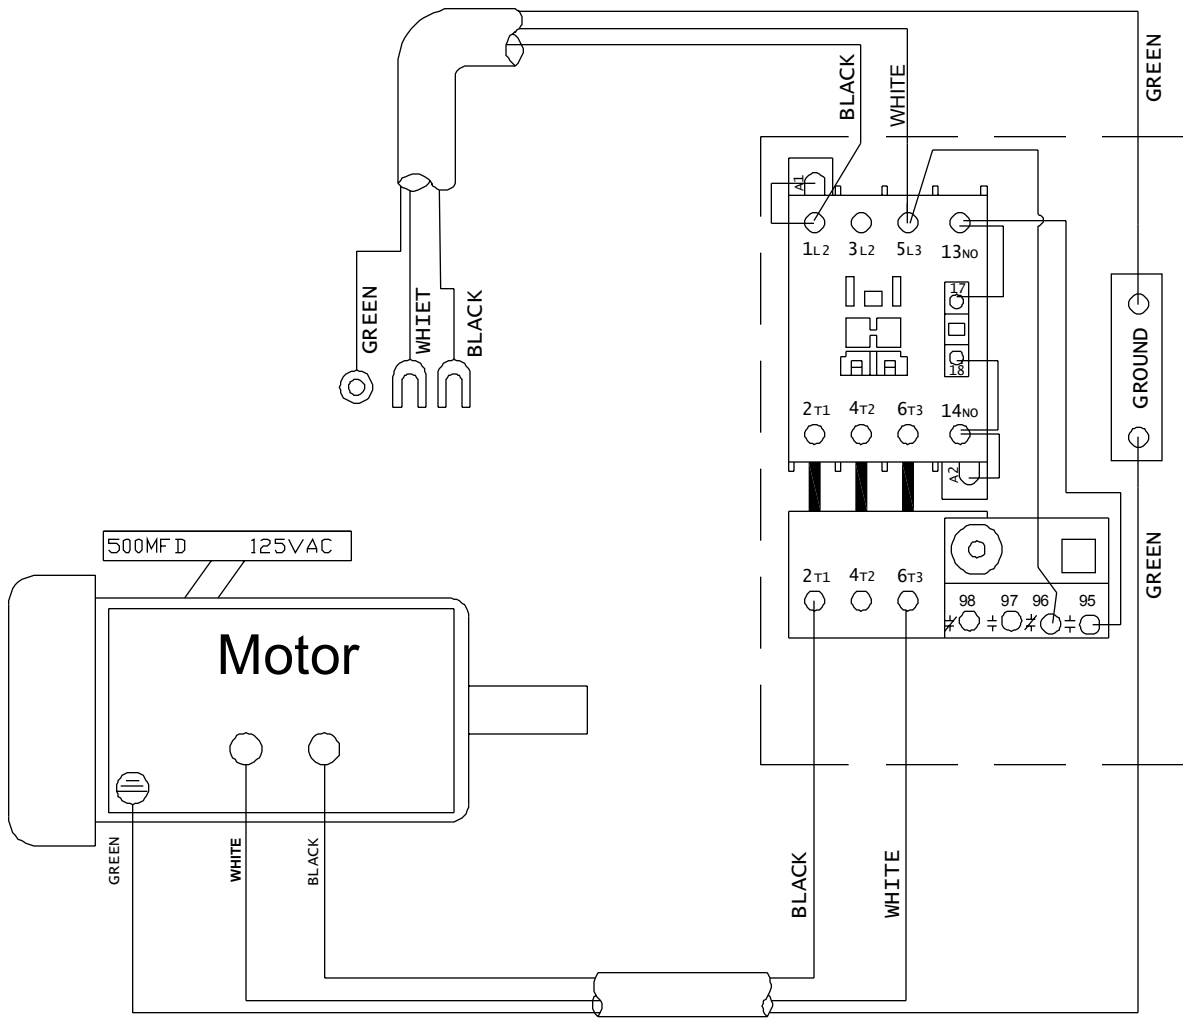

Electrical Connections (JJ-8CS only)