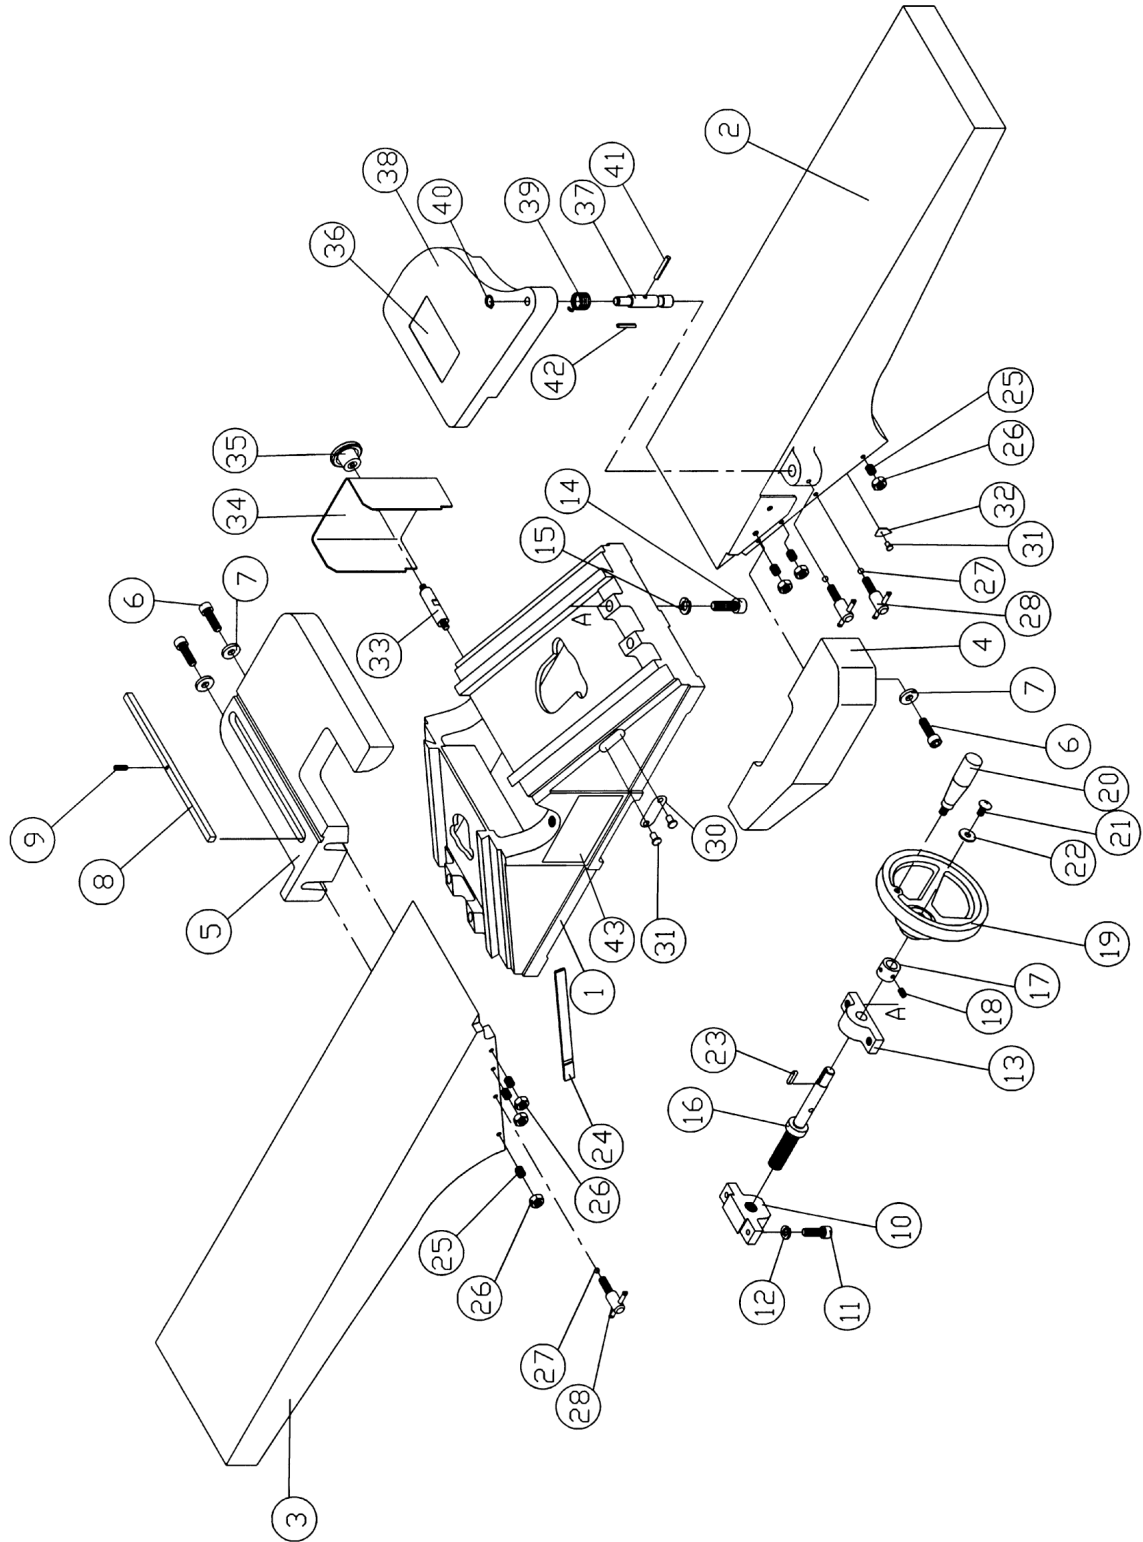

Bed Assembly (all models)

Parts List – Bed Assembly (all models)

Index No.	Part No.	Description	Size	Qty
1	JC-T01	Base		1
2	JC-T02	Front Table		1
3	JC-T03	Rear Table		1
4	JC-T04	Rabbeting Arm		1
5	JC-T05	Table Bracket		1
6	TS-0060071	Cap Screw	3/8"-16 x 1-1/2"	4
7	TS-0720091	Lock Washer	3/8"	4
8	JC-T07	Key	9.5 x 9.5 x 273	1
9	5F-E153	Spring Pin	4 x 16	1
10	JC-T08	Feed Screw Bracket		2
11	TS-0060061	Socket Head Cap Screw	3/8"-16 x 1-1/4"	4
12	TS-0720091	Lock Washer	3/8"	4
13	JC-T09	Bracket		2
14	JJ8HH-214	Cap Screw	1/2"-12 x 1-1/2"	4
15	TS-0720111	Lock Washer	1/2"	4
16	JC-T10	Feed Screw		2
17	JC-T11	Ring		2
18	TS-0267041	Set Screw	1/4"-20 x 3/8"	4
19	JC-T12	Wheel		2
20	PA-C42	Handle		2
21	5C-D003	Pan Head Machine Screw	5/16"-18 x 1/2"	2
22	TS-0680031	Flat Washer	5/16"	2
23	F5-G107	Key	5 x 5 x 22	2
24	JC-T13	Gib		2
25	TS-0270091	Set Screw	5/16"-18 x 1"	6
26	TS-0561021	Hex Nut	5/16"-18	6
27	5I-D003	Ball		2
28	JC-T15	Stop Handle		3
30	JC-T16	Scale		1
31	5F-H051	Rivet		7
32	JC-T17	Depth Pointer		1
33	PA-C49	Guard Bolt		1
34	JC-T18	Pulley Cover		1
35	PA-C53	Nut		1
36	JC-T19	Warning Label		1
37	JC-T20	Guard Shaft		1
38	JC-T21	Cutterhead Guard		1
39	JC-T22	Spring		1
40	5F-A002	Retaining Ring	STW-11	1
41	5F-E208	Spring Pin	5 x 28	1
42	5F-E258	Spring Pin	6 x 36	1
43	JJ8CS-ID	I.D. Label		1
	JJ8HH-ID	I.D. Label		1