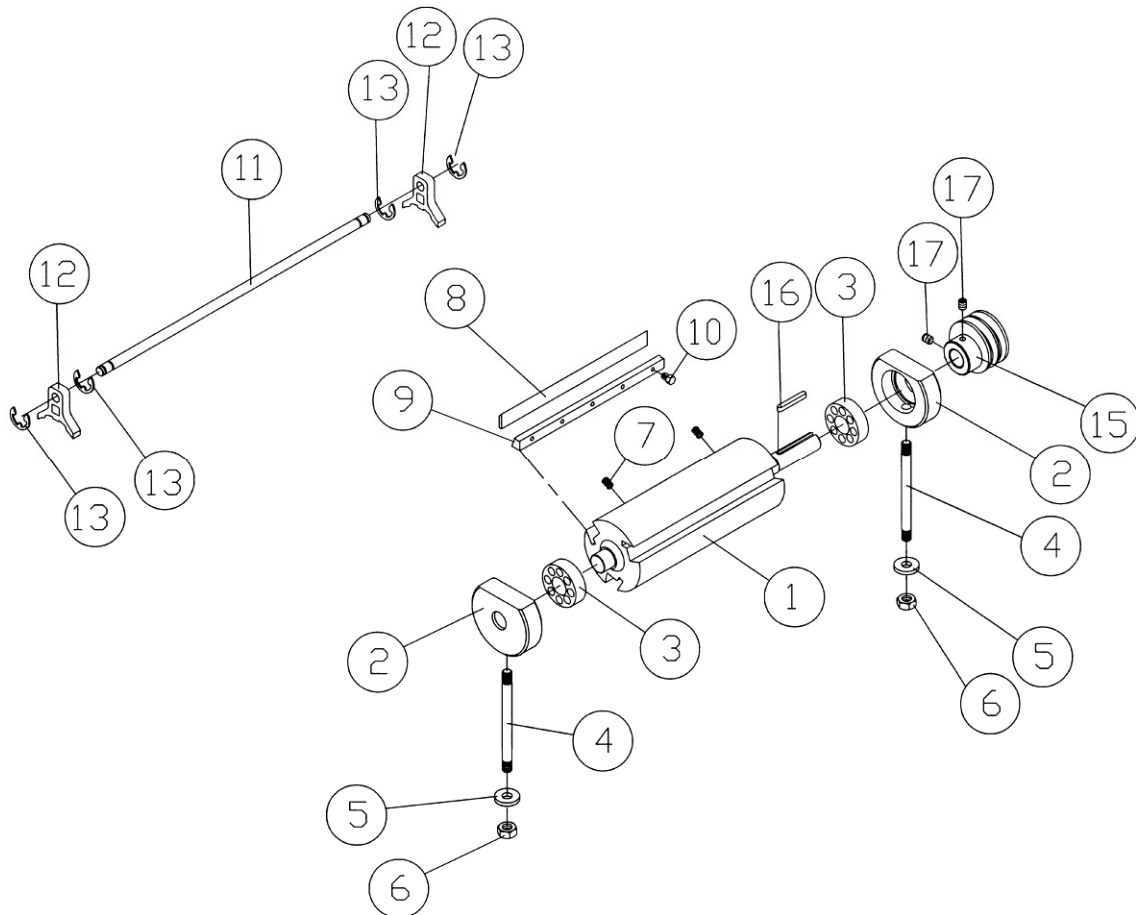

## Parts List – Stand and Motor Assembly (JJ-8HH only)

Index No.	Part No.	Description	Size	Qty
1	JJ8HH-301	Stand		1
2	JC-M02W	Motor Mount		1
3	JC-M03W	Cover		1
4	JC-M04	Knob Screw		1
5	JC-M05	Door Latch		1
7	TS-0561031	Hex Nut	3/8"-16	1
8	JC-M06	Motor Pulley		1
9	TS-0271031	Set Screw	3/8"-16x3/8"	2
10	VB-M52	V- Belt	M-52	2
11	TS-0081031	Hex Cap Screw	5/16"-18x3/4"	4
12	TS-0680031	Flat Washer	5/16"	12
14	TS-0561021	Hex Nut	5/16"-18	4
15	JJ8HH-315	Hex Bolt	1/2"-12x1"	4
16	TS-0680061	Flat Washer	1/2"	4
18	TS-0680021	Flat Washer	1/4"	4
19	JC-M07	Lock Bolt		3
20	TS-0720091	Lock Washer	3/8"	3
21	JC-M03	Dust Chute		1
22	TS-081F032	Screw	1/4"-20x1/2"	4
23	JJ8-917W	Motor	2HP, 1Ph	1
29	PG-M02	JET Label		1
30	JC-T23	Warning Label		1
31	5FK-C13	Key	5x5x35	1
32	JJ6HH-316	Cord Protector		2
33	JJ6HH-315	Switch Arm		1
34	JPS10TS-343	Main Switch		1
35	TS-0208141	Socket Head Cap Screw	5/16"-18x3"	2
37	JJ6HH-348	Screw	M4x25	2
38	JPS10TS-342	Stop Switch Face Plate		1
39	TS-2171012	Screw	M4x6	2
40	JJ6HH-351	Star Washer	M4	2
41	JJ6HH-352	Switch Plate		1
42	JPS10TS-347	Switch Box		1
44	JJ8HH-344	Motor Cord		1
45	JJ8HH-345	Strain Relief		2
46	JJ8HH-346	Power Cord		1
47	TS-0208021	Socket Head Cap Screw	5/16"-18x1/2"	2
	JJ8HH-HK	Hardware Kit (not shown)		1

## Parts List – Cutterhead Assembly (JJ-8CS only)

Index No.	Part No.	Description	Size	Qty
1	JC-C01	Cutterhead		1
2	JC-C02	Bearing Housing		2
3	5H-A104	Bearing		2
4	JC-C03	Cutterhead Set Bolt		2
5	TS-0680041	Flat Washer	3/8"	2
6	TS-0561031	Nut	3/8"-16	2
7	PA-C05	Spring		6
8	708802	Knife		3
9	JC-C05	Knife Lock Bar		3
10	JC-C06	Screw		15
11	JC-C07	Knife Gauge Rod		1
12	JC-C08	Knife Gauge		2
13	TS-0680041	Retaining Ring	STW-9"	4
15	JC-C09	Machine Pulley		1
16	5F-G107	Key	5 x 5 x 22	1
17	TS-0270031	Set Screw	5/16"-18NC x 3/8"	2