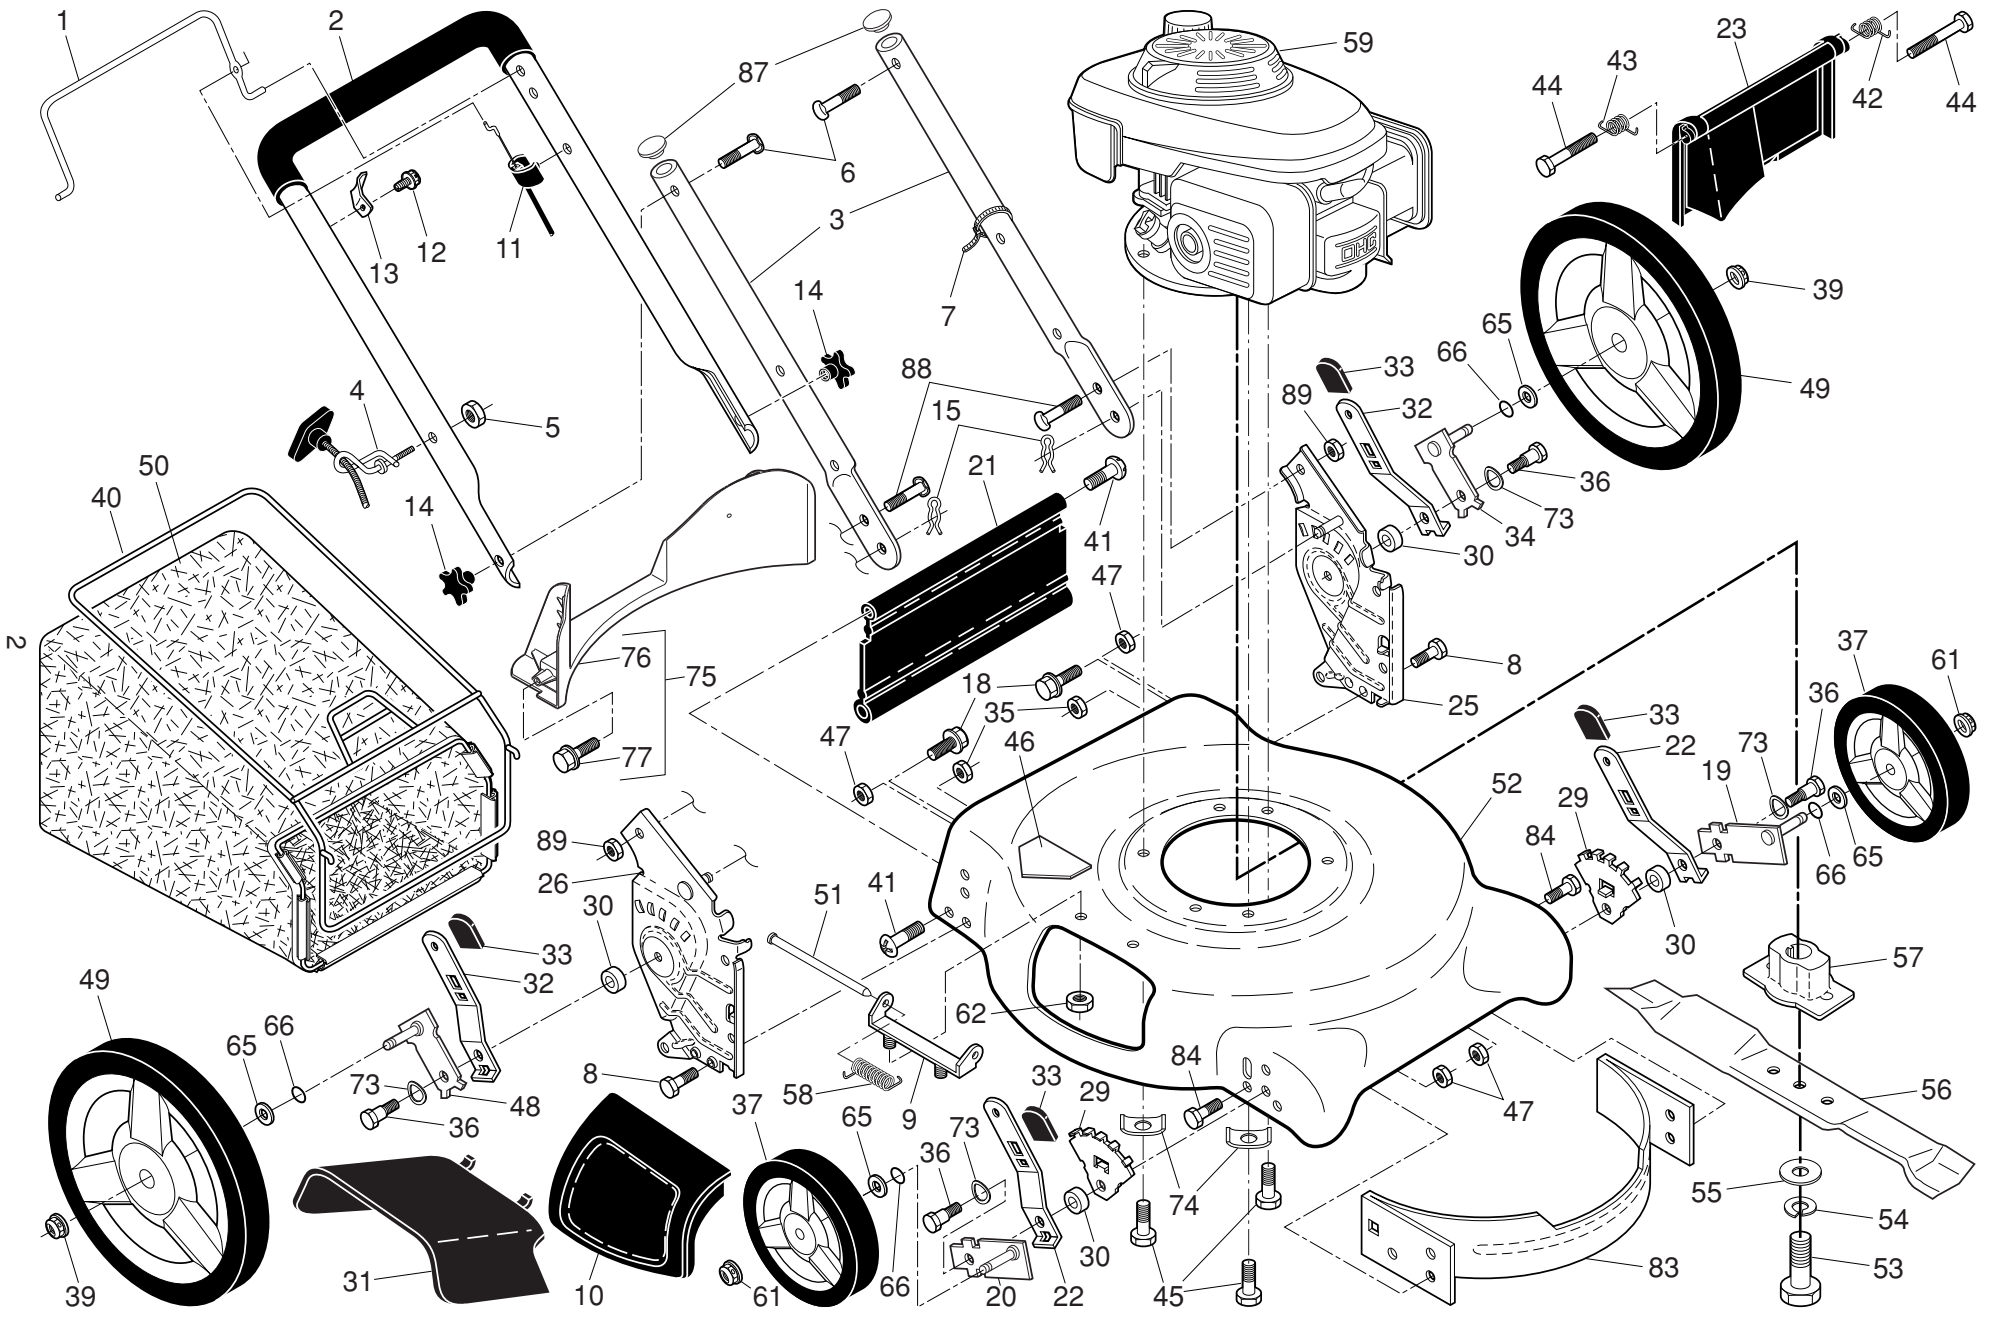

HUSQVARNA ROTARY LAWN MOWER - MODEL NO. 7021P (96133000707) - PRODUCT NO. 961 33 00-07

HUSQVARNA ROTARY LAWN MOWER - MODEL NO. 7021P (96133000707) - PRODUCT NO. 961 33 00-07

KEY NO.	PART NO.	DESCRIPTION	KEY NO.	PART NO.	DESCRIPTION
1	532 19 72-03	Control Bar	42	532 40 54-21	Spring, Rear Door, LH
2	532 44 85-16	Upper Handle (Includes Foam Grip)	43	532 40 54-23	Spring, Rear Door, RH
3	580 63 86-03	Bar, Lower Handle	44	532 18 41-93	Bolt, Rear Door
4	532 19 47-88	Rope Guide	45	532 15 04-06	Hex Head Thread Rolling Screw 3/8-16 x 1
5	532 13 20-04	Locknut, Hex 1/4-20	46	532 40 47-63	Danger Decal
6	532 19 15-74	Handle Bolt	47	532 75 11-53	Locknut, Hex 5/16-18
7	532 06 64-26	Wire Tie	48	532 41 06-01	Axle Arm Assembly, Rear, RH
8	874 78 05-12	Hex Bolt 5/16-18 x 3/4	49	580 33 46-01	Wheel & Tire Assembly, Rear 12 x 1-3/4
9	532 15 41-32	Hinge Bracket Assembly	50	581 00 21-02	Grassbag
10	581 82 58-01	Mulcher Door	51	532 14 72-86	Hinge Rod
11	532 44 09-34	Engine Zone Control Cable	52	532 44 19-50	Kit, Lawn Mower Housing Assembly (Includes Key Number 46)
12	532 17 88-48	Hex Washer Head Screw #10-16 x 5/8	53	532 85 10-84	Hex Head Screw 3/8-24 x 1-3/8 Grade 8
13	532 43 00-34	Up-Stop Bracket	54	532 85 02-63	Helical Lockwasher
14	532 18 23-98	Handle Knob	55	532 85 10-74	Hardened Washer
15	532 05 17-93	Hairpin Cotter	56	532 40 67-12	21" Blade
18	817 60 04-06	Screw 1/4-20 x 3/8	57	532 41 83 73	Blade Adapter
19	532 40 66-89	Axle Arm Assembly, Front, LH	58	532 15 21-24	Spring, Torsion
20	532 40 66-90	Axle Arm Assembly, Front, RH	59	- - -	Engine, Honda, Model Number GCV160- LAOS3A (Order parts from engine manufacturer)
21	532 41 86-55	Kit, Rear Skirt	61	532 40 91-48	Nut, Hex, Flangelock
22	532 40 64-28	Selector Spring, Front	62	873 80 04-00	Nut, Hex, Nylock 1/4-20
23	581 42 56-01	Rear Door Assembly	65	532 08 83-48	Washer, Flat
25	580 91 56-03	Handle Bracket Assembly, LH	66	532 19 74-80	O-Ring
26	580 91 57-03	Handle Bracket Assembly, RH	73	532 40 16-30	Washer, Flat
29	532 41 05-94	Wheel Adjusting Bracket, Front	74	532 12 50-78	Washer, Special, Engine, Zinc-Plated
30	532 40 16-29	Spacer	75	532 41 36-93	Kit, Rear Baffle (Includes 3 Screws)
31	532 18 55-95	Discharge Deflector	76	532 41 05-89	Baffle, Rear
32	532 41 05-95	Selector Spring, Rear	77	817 41 13-12	Screw, Rear Baffle
33	532 08 78-77	Selector Knob	83	532 42 85-01	Baffle, Front
34	532 41 06-00	Axle Arm Assembly, Rear, LH	84	817 00 05-10	Screw, Hex Head 5/16-18
35	532 42 65-89	Locknut, Hex 5/16-18	87	532 43 75-16	Plug, Handle Bar
36	532 40 16-38	Shoulder Bolt 5/16-18	88	872 25 05-05	Bolt, Carriage
37	532 41 08-31	Wheel & Tire Assembly, Front 8 x 1-3/4	89	873 97 05-00	Nut, Hex
39	532 40 91-49	Nut, Hex, Flangelock	--	532 40 47-64	Warning Decal (not shown)
40	532 41 19-49	Frame, Grassbag	--	532 43 08-54	Operator's Manual, English / French
41	532 19 41-86	Hinge Screw			

NOTE: All component dimensions given in U.S. inches. 1 inch = 25.4 mm. **IMPORTANT:** Use only Original Equipment Manufacturer (O.E.M.) replacement parts. Failure to do so could be hazardous, damage your lawn mower and void your warranty.