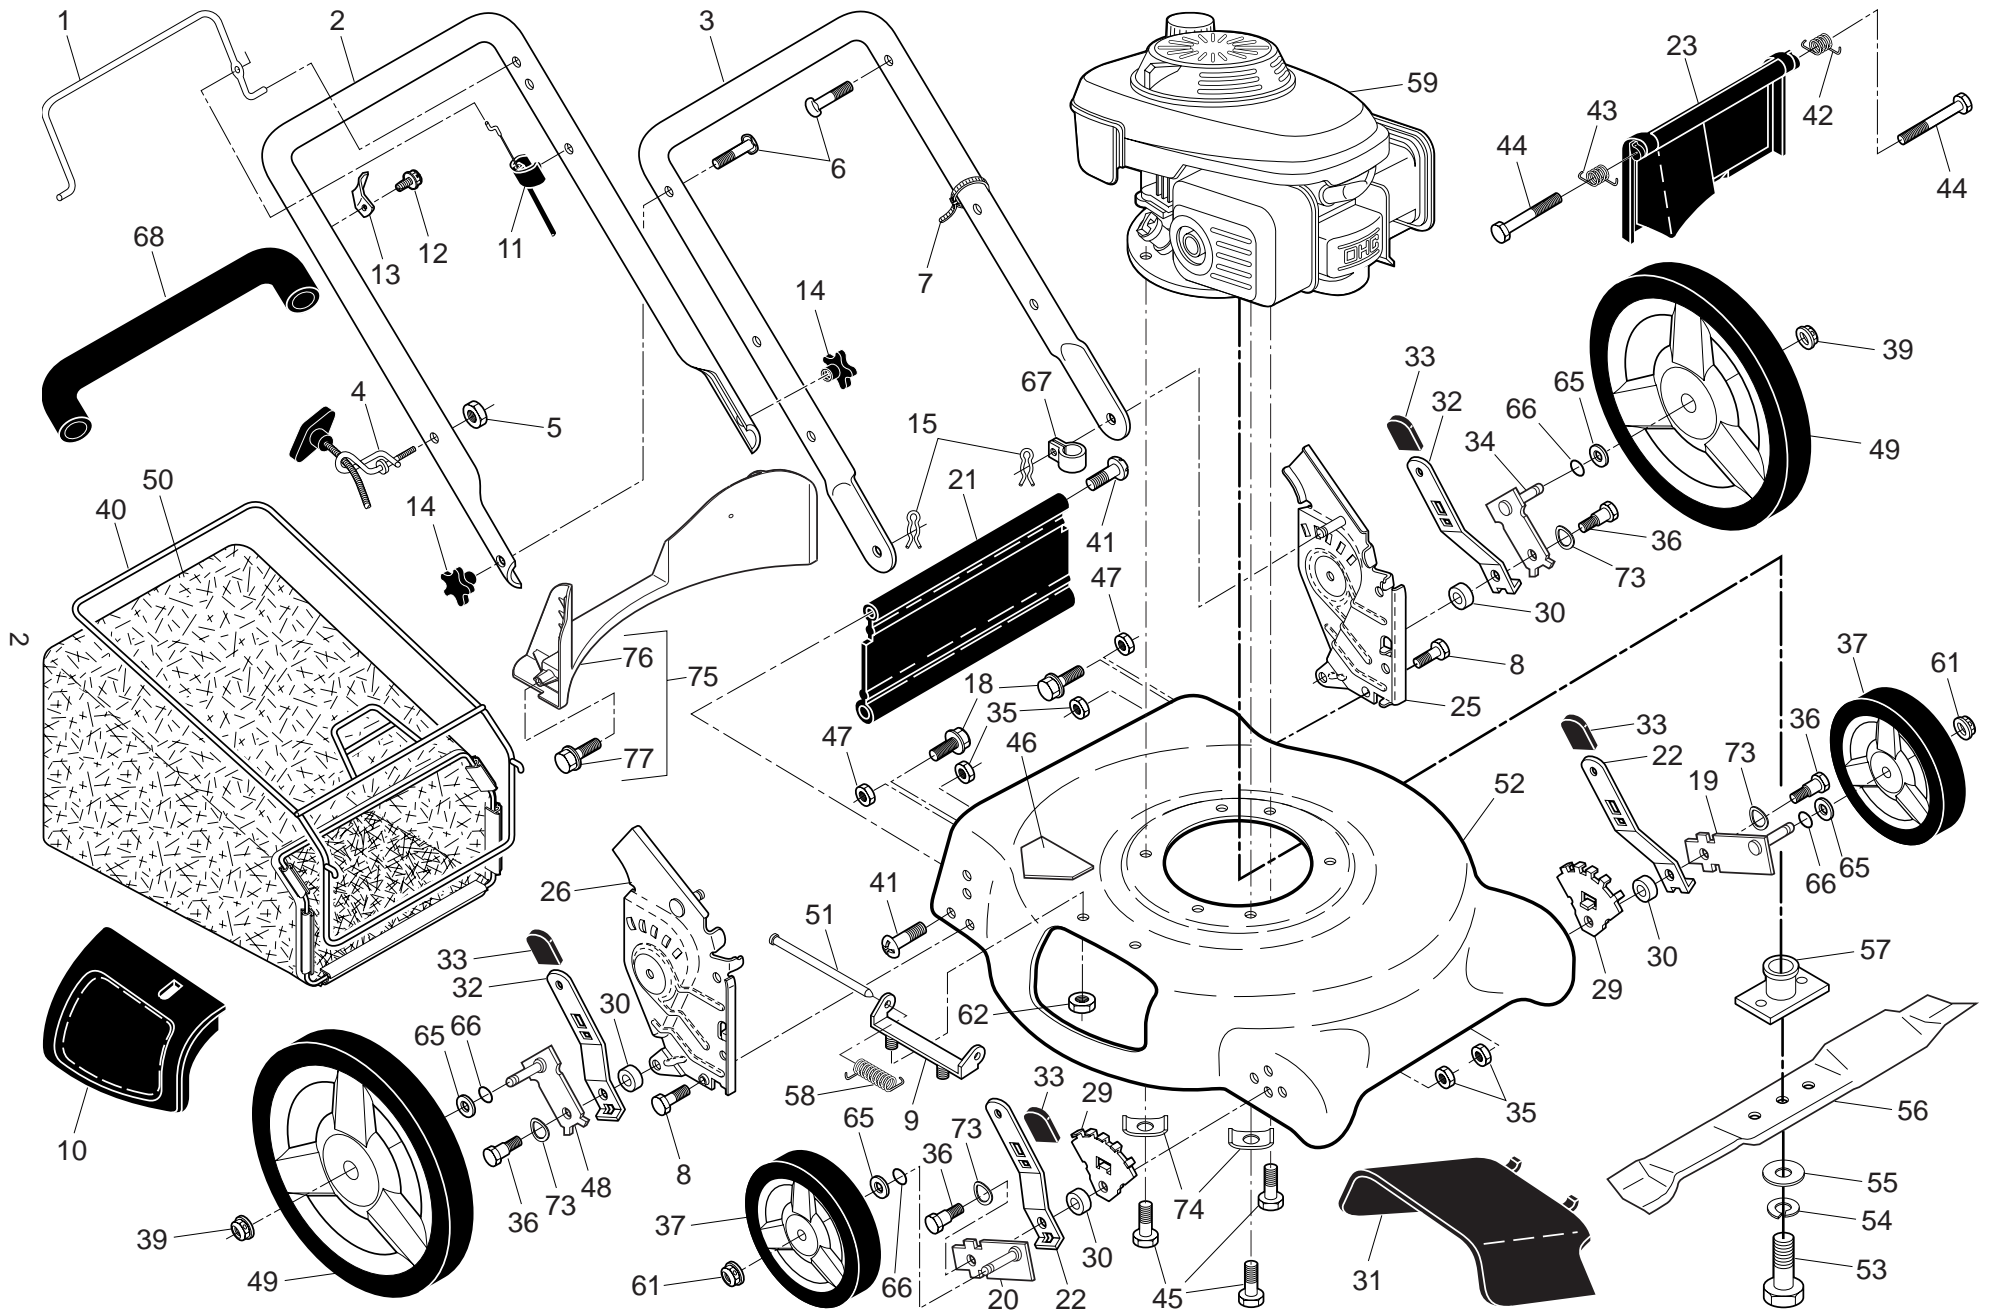

ROTARY LAWN MOWER - - MODEL NUMBER 7021P (96133000701) - PRODUCT NUMBER 961 33 00-07

ROTARY LAWN MOWER - - MODEL NUMBER 7021P (96133000701) - PRODUCT NUMBER 961 33 00-07

KEY NO.	PART NO.	DESCRIPTION	KEY NO.	PART NO.	DESCRIPTION
1	532 40 29-49	Control Bar	41	532 08 86-52	Hinge Screw
2	532 19 78-08	Upper Handle (Includes Foam Grip)	42	532 40 54-21	Spring, Rear Door, LH
3	532 17 41-10	Lower Handle	43	532 40 54-23	Spring, Rear Door, RH
4	532 19 47-88	Rope Guide	44	532 18 41-93	Bolt, Rear Door
5	532 13 20-04	Locknut, Hex 1/4-20	45	532 15 04-06	Hex Head Thread Rolling Screw 3/8-16 x 1
6	532 19 15-74	Handle Bolt	46	532 40 47-63	Danger Decal
7	532 06 64-26	Wire Tie	47	532 75 11-53	Locknut, Hex 5/16-18
8	874 78 05-12	Hex Bolt 5/16-18 x 3/4	48	532 41 06-01	Axle Arm Assembly, Rear, RH
9	532 15 41-32	Hinge Bracket Assembly	49	532 41 08-15	Wheel & Tire Assembly, Rear 12 x 1-3/4
10	532 18 55-89	Mulcher Door	50	532 19 47-15	Grassbag
11	532 42 09-47	Engine Zone Control Cable	51	532 14 72-86	Hinge Rod
12	532 75 06-34	Hex Washer Head Screw #10-24 x 1/2	52	532 41 38-05	Kit, Lawn Mower Housing Assembly (Includes Key Number 46)
13	532 43 00-34	Up-Stop Bracket	53	532 85 10-84	Hex Head Screw 3/8-24 x 1-3/8 Grade 8
14	532 18 23-98	Handle Knob	54	532 85 02-63	Helical Lockwasher
15	532 05 17-93	Hairpin Cotter	55	532 85 10-74	Hardened Washer
18	817 60 04-06	Screw 1/4-20 x 3/8	56	532 40 67-12	21" Blade
19	532 40 66-89	Axle Arm Assembly, Front, LH	57	532 42 00-97	Blade Adapter
20	532 40 66-90	Axle Arm Assembly, Front, RH	58	532 15 21-24	Spring, Torsion
21	532 41 86-55	Kit, Rear Skirt	59	- - -	Engine, Honda, Model Number GCV-160 (Order parts from engine manufacturer)
22	532 40 64-28	Selector Spring, Front	61	532 40 91-48	Nut, Hex, Flangelock
23	532 41 06-03	Rear Door Assembly	62	873 80 04-00	Nut, Hex, Nylock 1/4-20
25	532 41 39-24	Handle Bracket Assembly, LH	65	532 08 83-48	Washer, Flat
26	532 41 39-25	Handle Bracket Assembly, RH	66	532 19 74-80	O-Ring
29	532 41 05-94	Wheel Adjusting Bracket, Front	67	532 19 79-91	Clip, Cable
30	532 40 16-29	Spacer	68	532 16 42-65	Grip, Foam
31	532 18 55-95	Discharge Deflector	73	532 40 16-30	Washer, Flat
32	532 41 05-95	Selector Spring, Rear	74	532 12 50-78	Washer, Special, Engine, Zinc-Plated
33	532 08 78-77	Selector Knob	75	532 41 36-93	Kit, Rear Baffle (Includes 3 Screws)
34	532 41 06-00	Axle Arm Assembly, Rear, LH	76	532 41 05-89	Baffle, Rear
35	532 42 65-89	Locknut, Hex 5/16-18	77	817 41 13-12	Screw, Rear Baffle
36	532 40 16-38	Shoulder Bolt 5/16-18	--	532 40 47-64	Warning Decal (not shown)
37	532 41 08-31	Wheel & Tire Assembly, Front 8 x 1-3/4	--	532 43 10-33	Operator's Manual, English / French
39	532 40 91-49	Nut, Hex, Flangelock			
40	532 41 19-49	Frame, Grassbag			

NOTE: All component dimensions given in U.S. inches. 1 inch = 25.4 mm. **IMPORTANT:** Use only Original Equipment Manufacturer (O.E.M.) replacement parts. Failure to do so could be hazardous, damage your lawn mower and void your warranty.