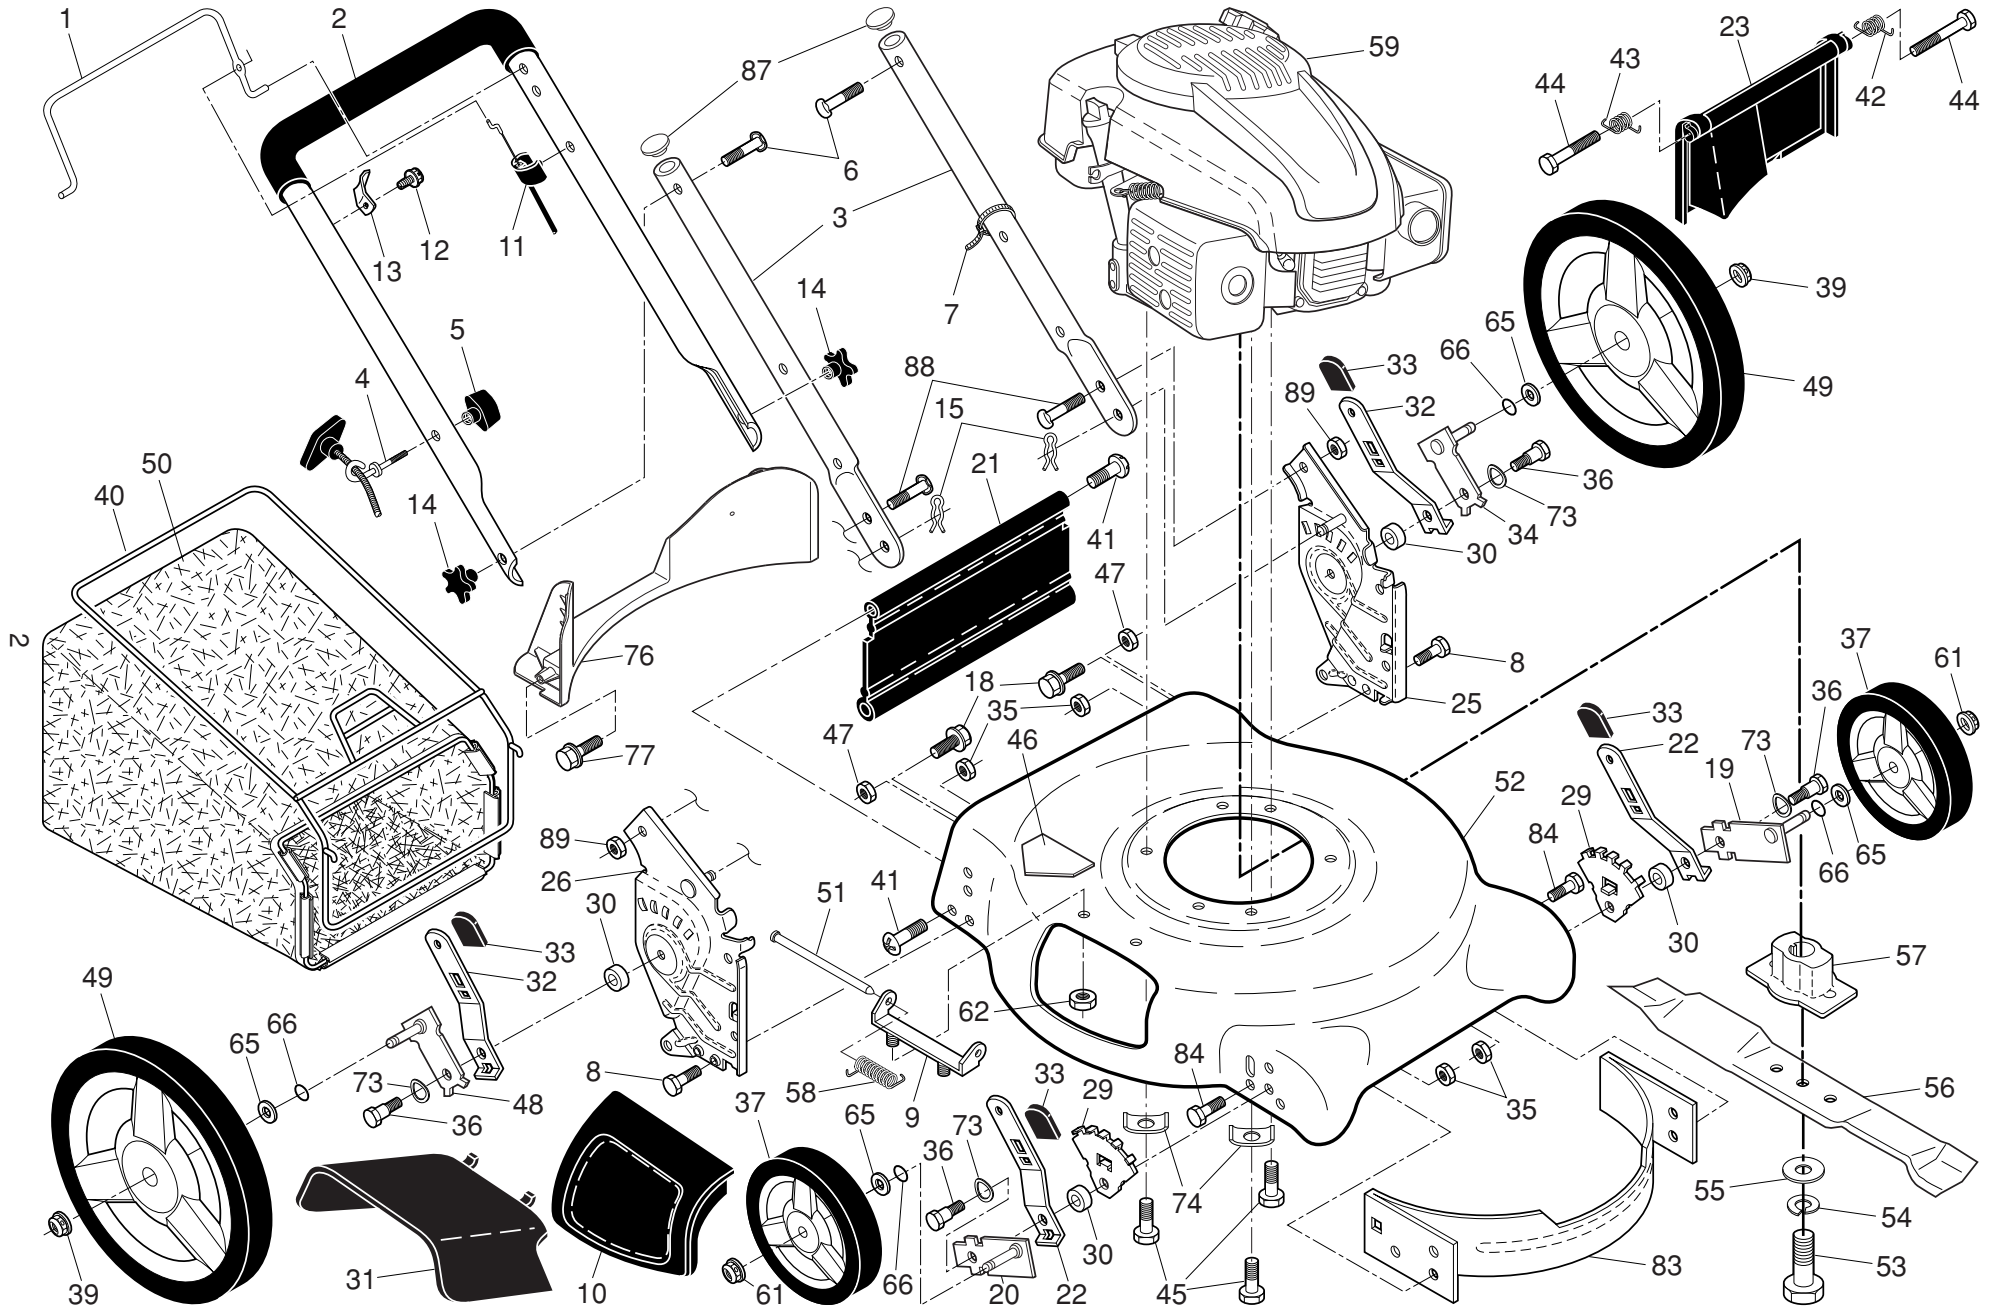

HUSQVARNA ROTARY LAWN MOWER - MODEL NO. 7021KP (96133002002) - PRODUCT NO. 961 33 00-20

HUSQVARNA ROTARY LAWN MOWER - MODEL NO. 7021KP (96133002002) - PRODUCT NO. 961 33 00-20

KEY NO.	PART NO.	DESCRIPTION	KEY NO.	PART NO.	DESCRIPTION
1	532 19 72-03	Control Bar	43	532 40 54-23	Spring, Rear Door, RH
2	532 44 85-16	Upper Handle (Includes Foam Grip)	44	532 18 41-93	Bolt, Rear Door
3	580 63 86-03	Bar, Lower Handle	45	532 15 04-06	Hex Head Thread Rolling Screw 3/8-16 x 1
4	581 90 21-01	Rope Guide	46	532 40 47-63	Danger Decal
5	581 91 26-01	T-Knob	47	532 75 11-53	Locknut, Hex 5/16-18
6	532 19 15-74	Handle Bolt	48	532 41 06-01	Axle Arm Assembly, Rear, RH
7	532 06 64-26	Wire Tie	49	580 33 46-01	Wheel & Tire Assembly, Rear 12 x 1-3/4
8	874 78 05-12	Hex Bolt 5/16-18 x 3/4	50	581 00 21-12	Grassbag
9	532 15 41-32	Hinge Bracket Assembly	51	532 14 72-86	Hinge Rod
10	581 82 58-01	Mulcher Door	52	532 44 19-50	Kit, Lawn Mower Housing Assembly (Includes Key Number 46)
11	532 44 09-34	Engine Zone Control Cable	53	532 85 10-84	Hex Head Screw 3/8-24 x 1-3/8 Grade 8
12	532 17 88-48	Hex Washer Head Screw #10-16 x 5/8	54	532 85 02-63	Helical Lockwasher
13	532 43 00-34	Up-Stop Bracket	55	532 85 10-74	Hardened Washer
14	532 18 23-98	Handle Knob	56	532 40 67-12	21" Blade
15	532 05 17-93	Hairpin Cotter	57	532 41 83 73	Blade Adapter
18	817 60 04-06	Screw 1/4-20 x 3/8	58	532 15 21-24	Spring, Torsion
19	532 40 66-89	Axle Arm Assembly, Front, LH	59	- - -	Engine, Kohler, Model Number XT675-2075 (For engine service and replacement parts, call Kohler at 1-800-544-2444)
20	532 40 66-90	Axle Arm Assembly, Front, RH	61	532 40 91-48	Nut, Hex, Flangelock
21	532 41 86-55	Kit, Rear Skirt	62	873 80 04-00	Nut, Hex, Nylock 1/4-20
22	532 40 64-28	Selector Spring, Front	65	532 08 83-48	Washer, Flat
23	581 42 56-01	Rear Door Assembly	66	532 19 74-80	O-Ring
25	580 91 56-03	Handle Bracket Assembly, LH	73	532 40 16-30	Washer, Flat
26	580 91 57-03	Handle Bracket Assembly, RH	74	532 12 50-78	Washer, Special, Engine, Zinc-Plated
29	532 41 05-94	Wheel Adjusting Bracket, Front	76	532 41 05-89	Baffle, Rear
30	532 40 16-29	Spacer	77	817 41 13-12	Screw, Rear Baffle
31	532 18 55-95	Discharge Deflector	83	532 42 85-01	Baffle, Front
32	532 44 15-59	Selector Spring, Rear	84	817 00 05-10	Screw, Hex Head 5/16-18
33	532 70 10-37	Selector Knob	87	532 43 75-16	Plug, Handle Bar
34	532 41 06-00	Axle Arm Assembly, Rear, LH	88	872 25 05-05	Bolt, Carriage
35	532 42 65-89	Locknut, Hex 5/16-18	89	873 97 05-00	Nut, Hex
36	532 40 16-38	Shoulder Bolt 5/16-18	--	532 40 47-64	Warning Decal (not shown)
37	532 41 08-31	Wheel & Tire Assembly, Front 8 x 1-3/4	--	115 66 49-32	Operator's Manual, English / French
39	532 40 91-49	Nut, Hex, Flangelock	--	115 66 49-46	Operator's Manual, Spanish
40	532 41 19-49	Frame, Grassbag			
41	532 19 41-86	Hinge Screw			
42	532 40 54-21	Spring, Rear Door, LH			

NOTE: All component dimensions given in U.S. inches. 1 inch = 25.4 mm. **IMPORTANT:** Use only Original Equipment Manufacturer (O.E.M.) replacement parts. Failure to do so could be hazardous, damage your lawn mower and void your warranty.