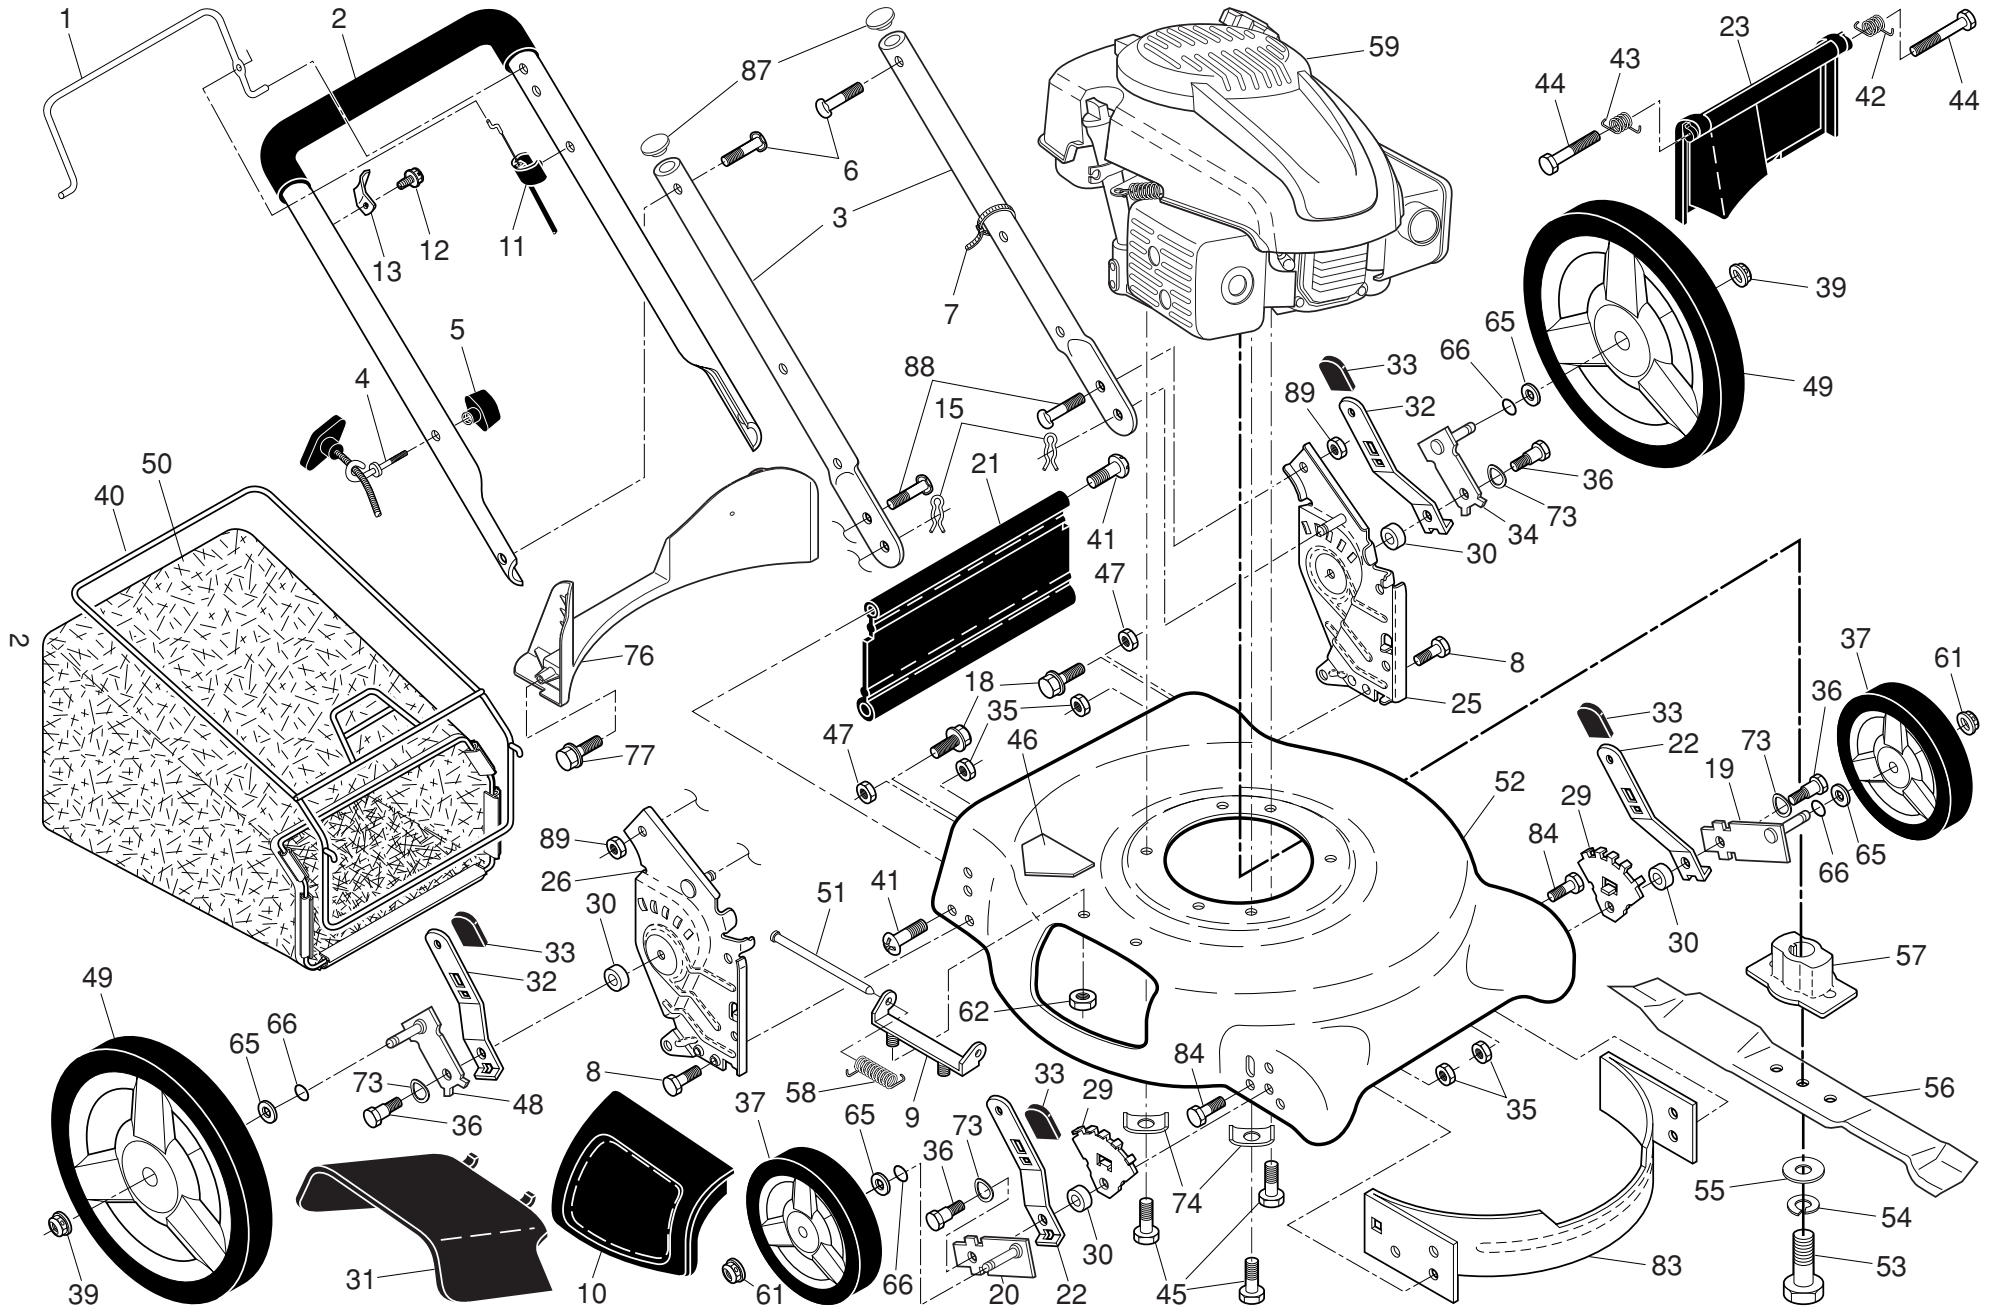

HUSQVARNA ROTARY LAWN MOWER - MODEL NO. 7021KP (96133002001) - PRODUCT NO. 961 33 00-20

HUSQVARNA ROTARY LAWN MOWER - MODEL NO. 7021KP (96133002001) - PRODUCT NO. 961 33 00-20

KEY NO.	PART NO.	DESCRIPTION	KEY NO.	PART NO.	DESCRIPTION
1	532 19 72-03	Control Bar	43	532 40 54-23	Spring, Rear Door, RH
2	532 44 85-16	Upper Handle (Includes Foam Grip)	44	532 18 41-93	Bolt, Rear Door
3	580 63 86-03	Bar, Lower Handle	45	532 15 04-06	Hex Head Thread Rolling Screw 3/8-16 x 1
4	581 90 21-01	Rope Guide	46	532 40 47-63	Danger Decal
5	581 91 26-01	T-Knob	47	532 75 11-53	Locknut, Hex 5/16-18
6	532 19 15-74	Handle Bolt	48	532 41 06-01	Axle Arm Assembly, Rear, RH
7	532 06 64-26	Wire Tie	49	580 33 46-01	Wheel & Tire Assembly, Rear 12 x 1-3/4
8	874 78 05-12	Hex Bolt 5/16-18 x 3/4	50	581 00 21-12	Grassbag
9	532 15 41-32	Hinge Bracket Assembly	51	532 14 72-86	Hinge Rod
10	581 82 58-01	Mulcher Door	52	532 44 19-50	Kit, Lawn Mower Housing Assembly (Includes Key Number 46)
11	532 44 09-34	Engine Zone Control Cable	53	532 85 10-84	Hex Head Screw 3/8-24 x 1-3/8 Grade 8
12	532 17 88-48	Hex Washer Head Screw #10-16 x 5/8	54	532 85 02-63	Helical Lockwasher
13	532 43 00-34	Up-Stop Bracket	55	532 85 10-74	Hardened Washer
14	532 18 23-98	Handle Knob	56	532 40 67-12	21" Blade
15	532 05 17-93	Hairpin Cotter	57	532 41 83 73	Blade Adapter
18	817 60 04-06	Screw 1/4-20 x 3/8	58	532 15 21-24	Spring, Torsion
19	532 40 66-89	Axle Arm Assembly, Front, LH	59	- - -	Engine, Kohler, Model Number XT675-2075 (For engine service and replacement parts, call Kohler at 1-800-544-2444)
20	532 40 66-90	Axle Arm Assembly, Front, RH	61	532 40 91-48	Nut, Hex, Flangelock
21	532 41 86-55	Kit, Rear Skirt	62	873 80 04-00	Nut, Hex, Nylock 1/4-20
22	532 40 64-28	Selector Spring, Front	65	532 08 83-48	Washer, Flat
23	581 42 56-01	Rear Door Assembly	66	532 19 74-80	O-Ring
25	580 91 56-03	Handle Bracket Assembly, LH	73	532 40 16-30	Washer, Flat
26	580 91 57-03	Handle Bracket Assembly, RH	74	532 12 50-78	Washer, Special, Engine, Zinc-Plated
29	532 41 05-94	Wheel Adjusting Bracket, Front	76	532 41 05-89	Baffle, Rear
30	532 40 16-29	Spacer	77	817 41 13-12	Screw, Rear Baffle
31	532 18 55-95	Discharge Deflector	83	532 42 85-01	Baffle, Front
32	532 44 15-59	Selector Spring, Rear	84	817 00 05-10	Screw, Hex Head 5/16-18
33	532 70 10-37	Selector Knob	87	532 43 75-19	Plug, Handle Bar
34	532 41 06-00	Axle Arm Assembly, Rear, LH	88	872 25 05-05	Bolt, Carriage
35	532 42 65-89	Locknut, Hex 5/16-18	89	873 97 05-00	Nut, Hex
36	532 40 16-38	Shoulder Bolt 5/16-18	--	532 40 47-64	Warning Decal (not shown)
37	532 41 08-31	Wheel & Tire Assembly, Front 8 x 1-3/4	--	115 66 49-32	Operator's Manual, English / French
39	532 40 91-49	Nut, Hex, Flangelock	--	115 66 49-46	Operator's Manual, Spanish
40	532 41 19-49	Frame, Grassbag			
41	532 19 41-86	Hinge Screw			
42	532 40 54-21	Spring, Rear Door, LH			

NOTE: All component dimensions given in U.S. inches. 1 inch = 25.4 mm. **IMPORTANT:** Use only Original Equipment Manufacturer (O.E.M.) replacement parts. Failure to do so could be hazardous, damage your lawn mower and void your warranty.